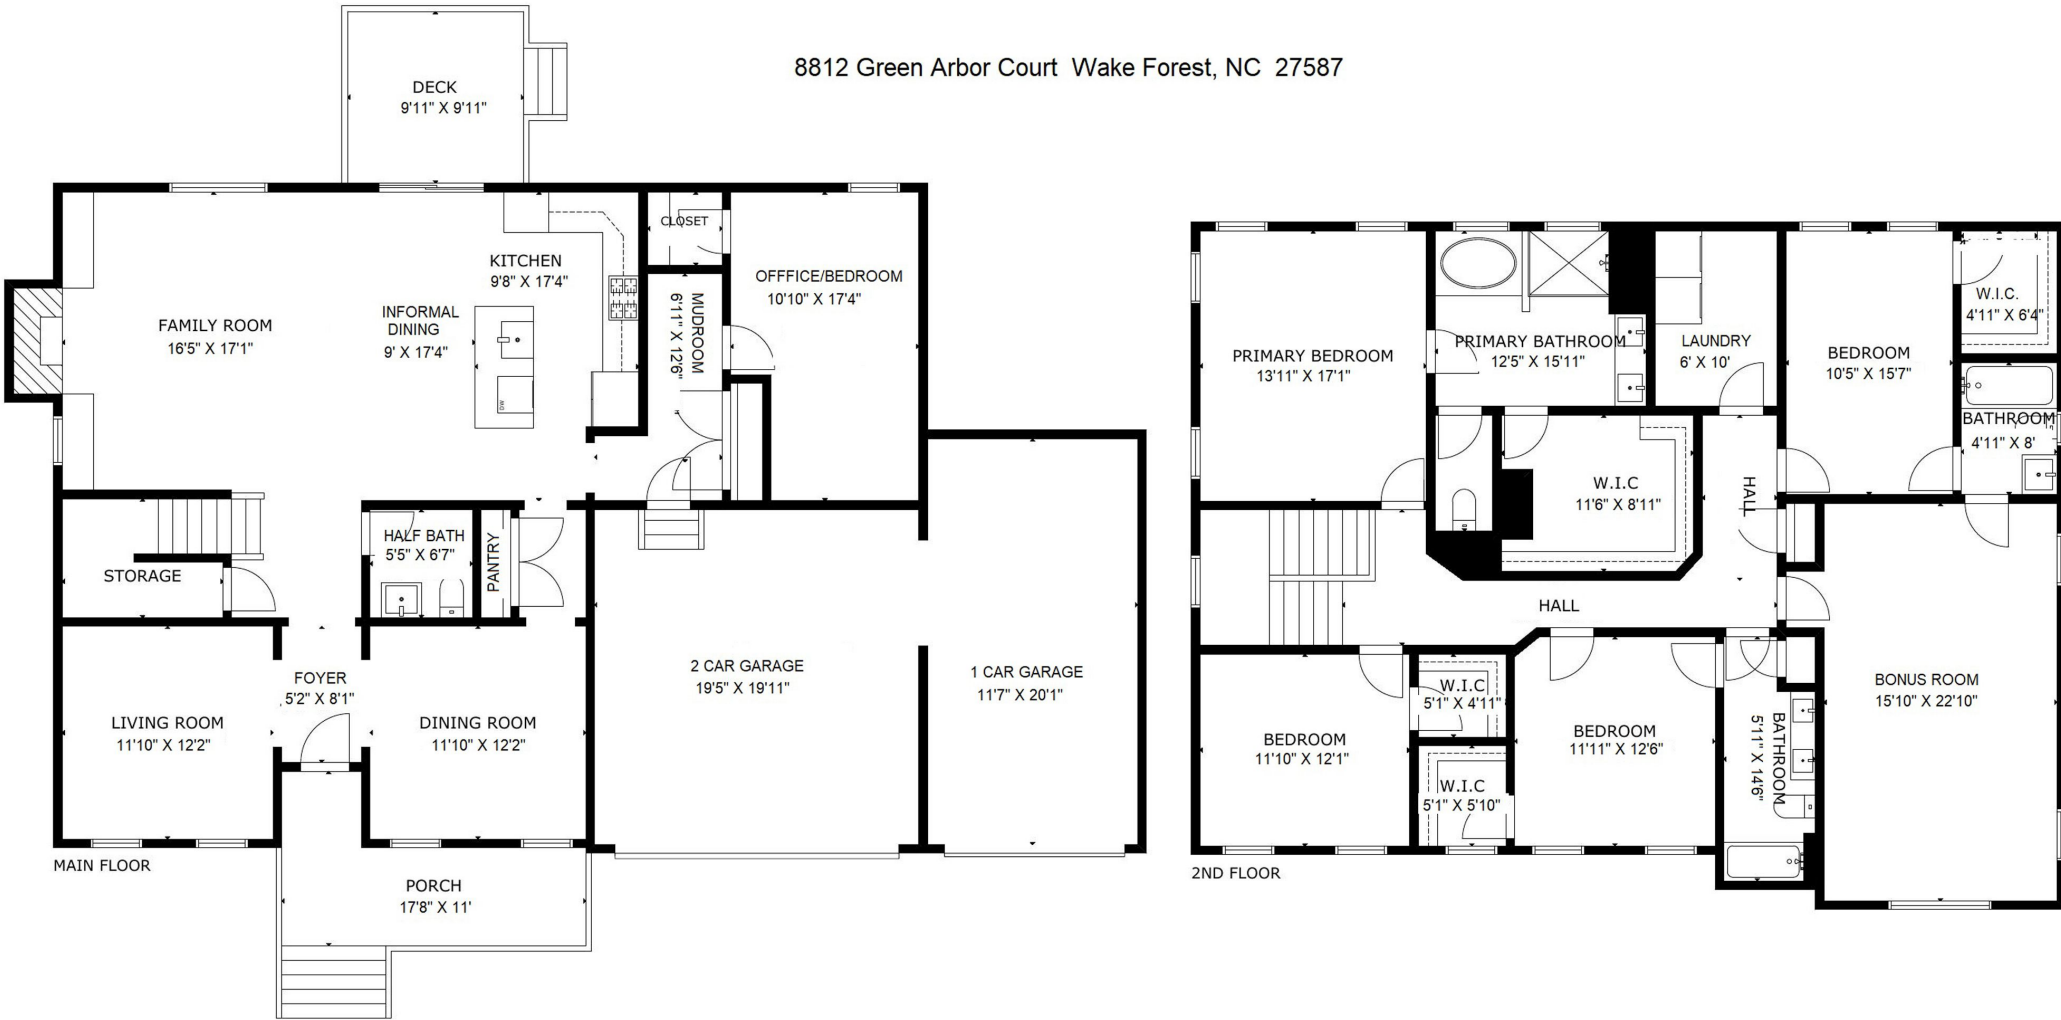

8812 Green Arbor Court Wake Forest, NC 27587

The following dimensions are approximate interior wall to wall dimensions, measured on site, from the widest portion of each room, then calculated to Feet/Inches from Rounded Decimal Feet. Information deemed reliable, but not guaranteed.