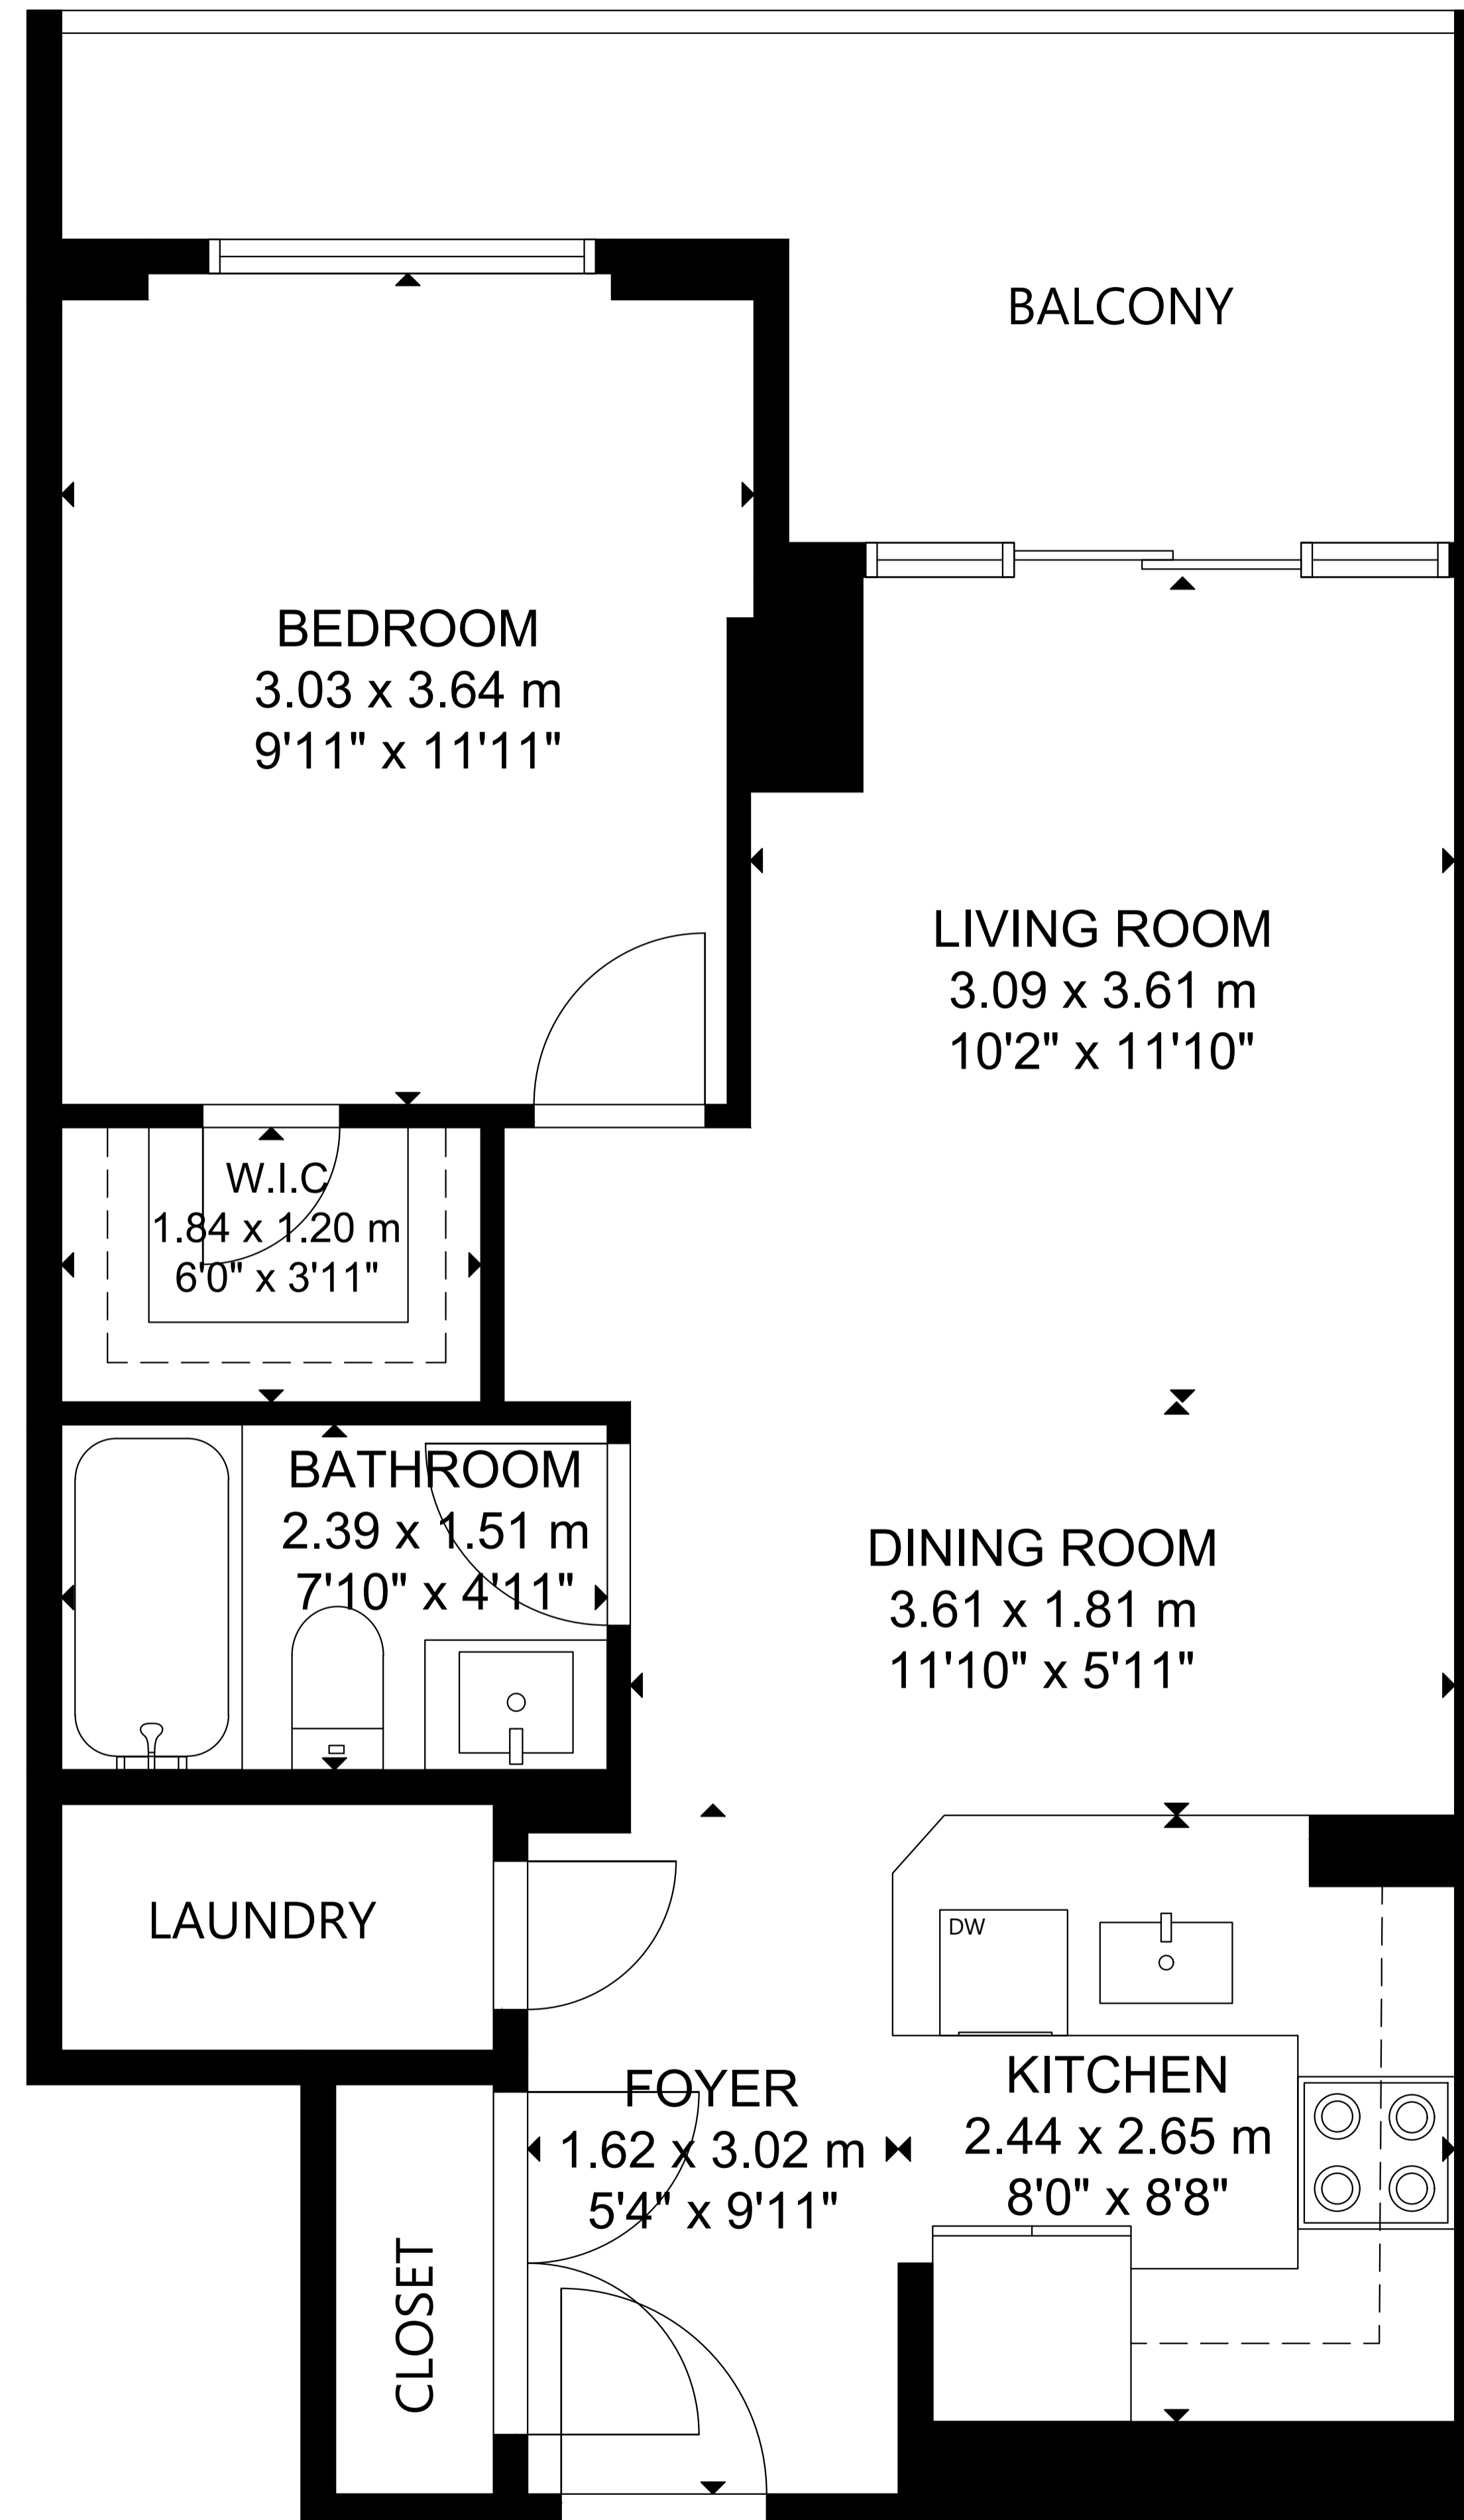

85 East Liberty Street, Suite 1111

MAIN FLOOR

GROSS INTERNAL AREA
MAIN FLOOR: 52 m²/560 sq ft
TOTAL: 52 m²/560 sq ft
SIZE AND DIMENSIONS ARE APPROXIMATE, ACTUAL MAY VARY.