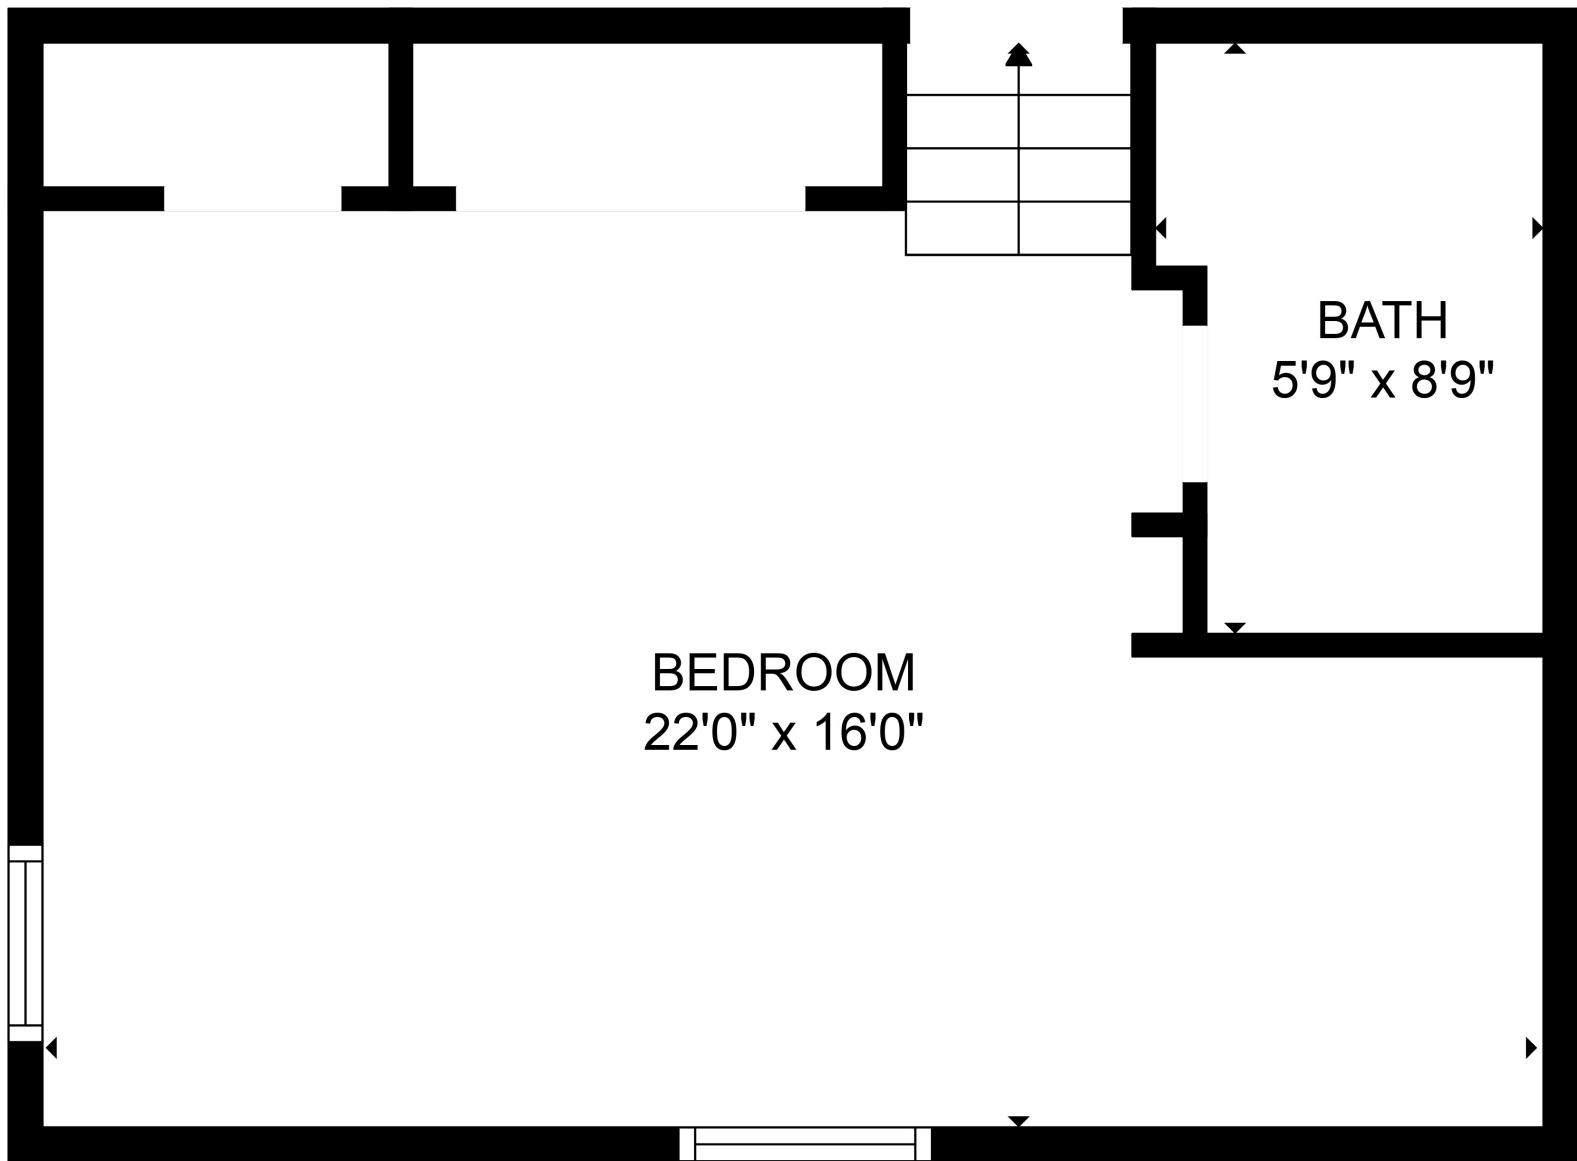

Total scanned area: 3313 sq. ft

SIZES AND DIMENSIONS ARE APPROXIMATE. ACTUAL MAY VARY.

Total scanned area: 3313 sq. ft

SIZES AND DIMENSIONS ARE APPROXIMATE. ACTUAL MAY VARY.

Total scanned area: 3313 sq. ft

SIZES AND DIMENSIONS ARE APPROXIMATE. ACTUAL MAY VARY.

Total scanned area: 3313 sq. ft

SIZES AND DIMENSIONS ARE APPROXIMATE. ACTUAL MAY VARY.