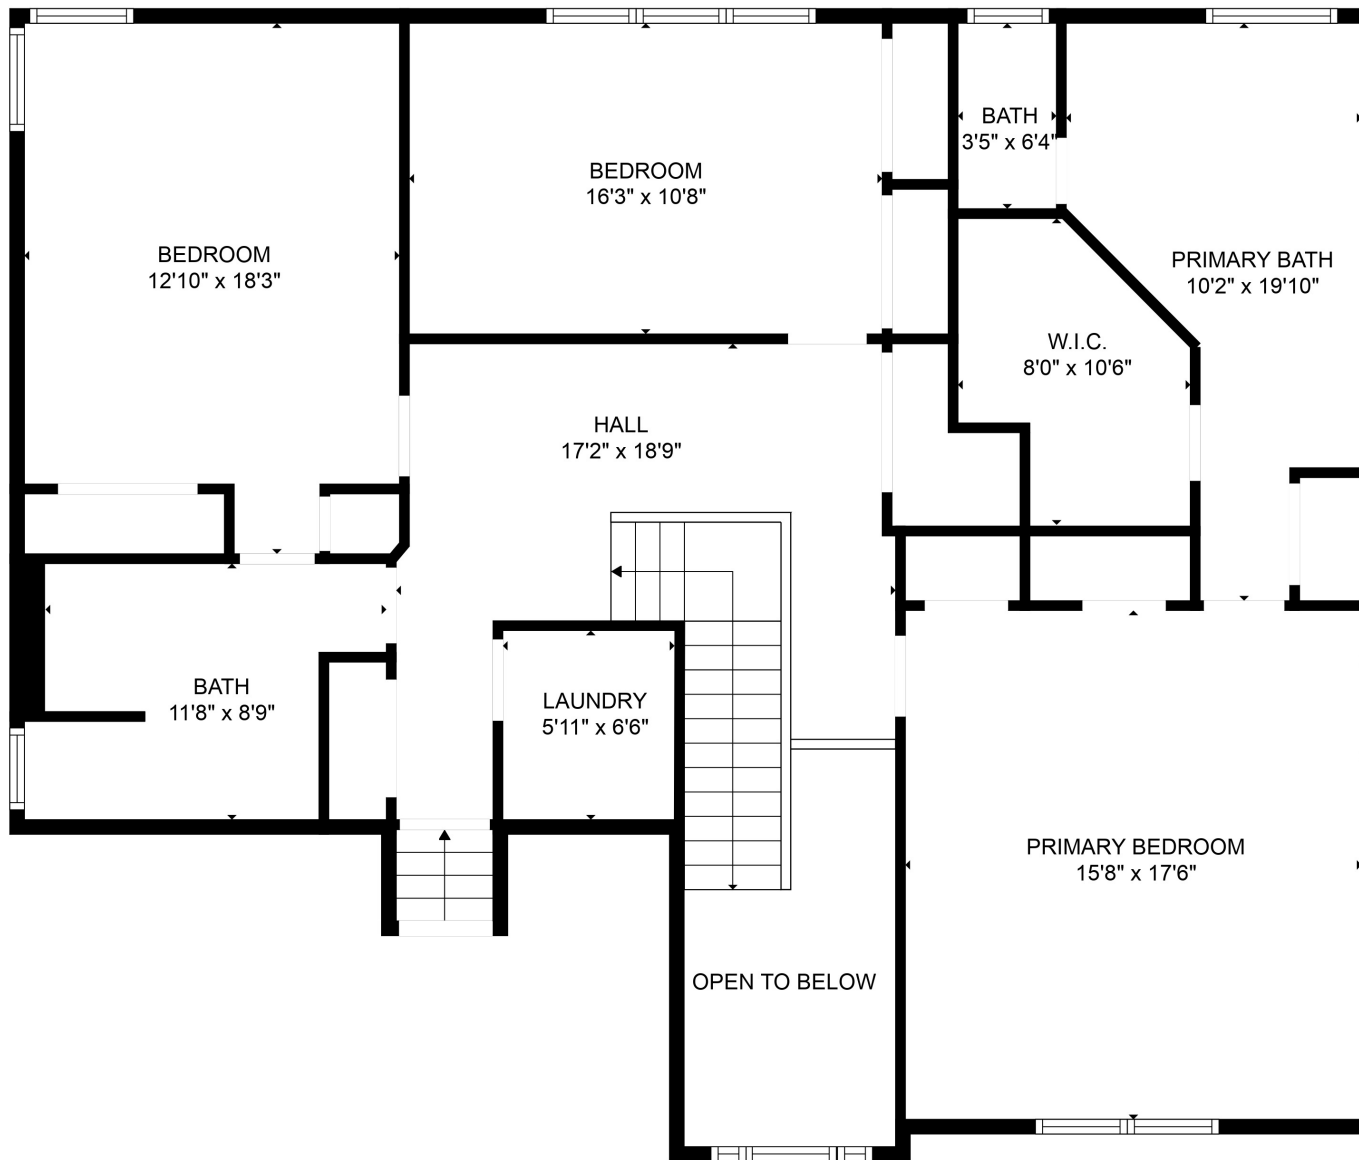

Total scanned area: 3313 sq. ft

SIZES AND DIMENSIONS ARE APPROXIMATE. ACTUAL MAY VARY.

Total scanned area: 3313 sq. ft

SIZES AND DIMENSIONS ARE APPROXIMATE. ACTUAL MAY VARY.

Total scanned area: 3313 sq. ft

SIZES AND DIMENSIONS ARE APPROXIMATE. ACTUAL MAY VARY.

Total scanned area: 3313 sq. ft

SIZES AND DIMENSIONS ARE APPROXIMATE. ACTUAL MAY VARY.