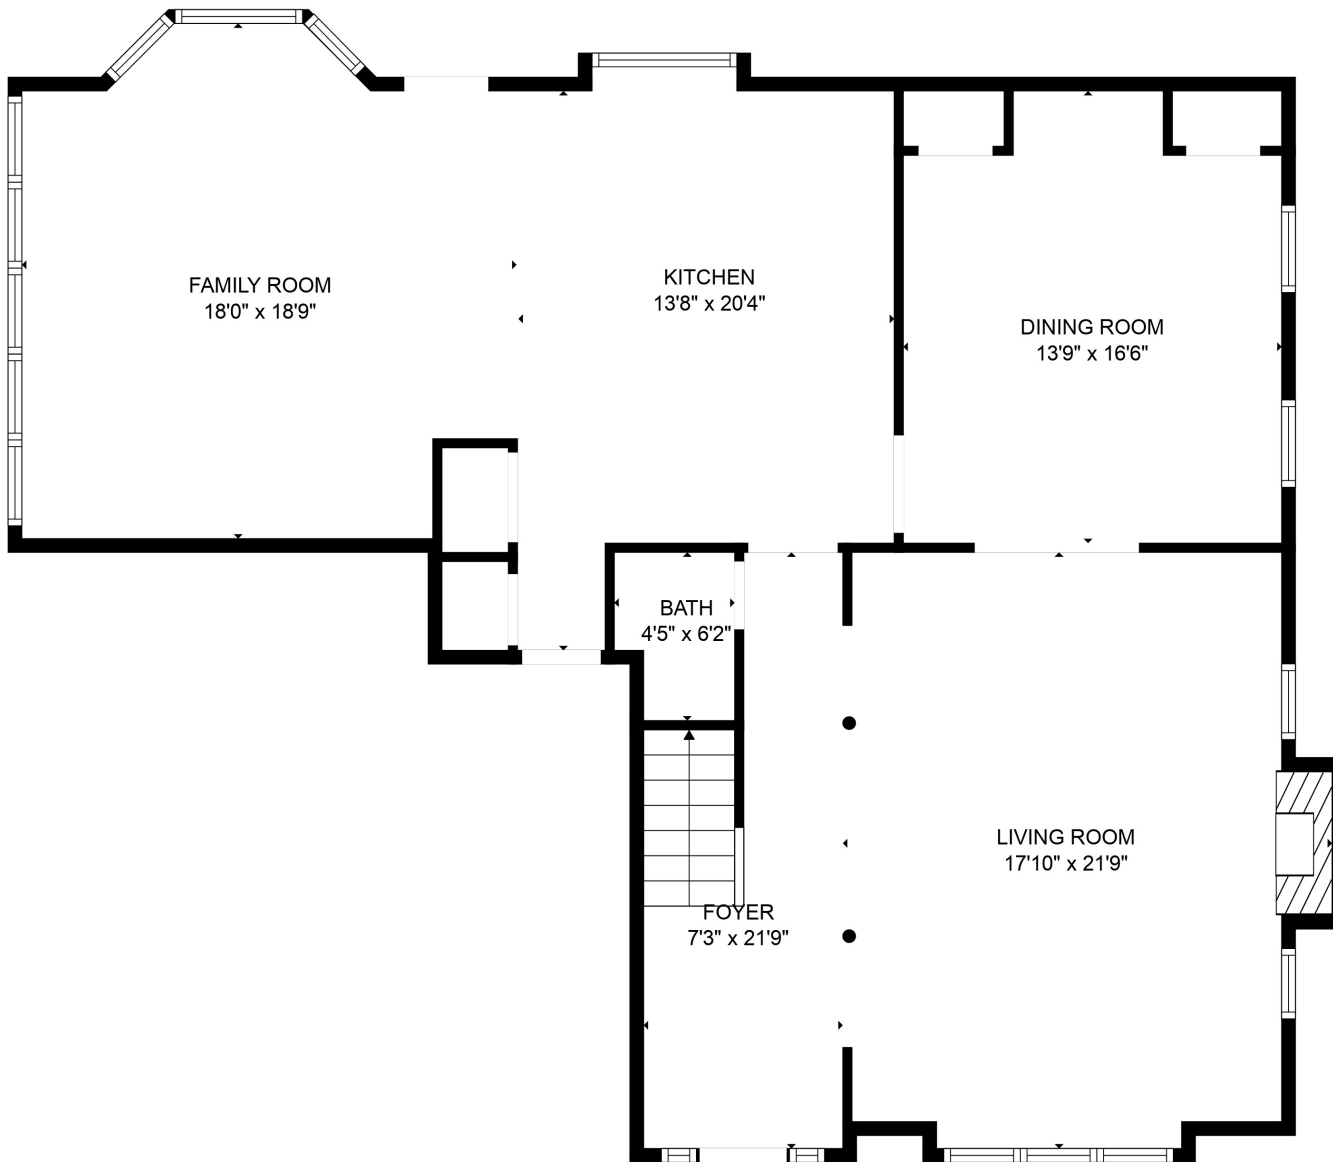

Total scanned area: 3313 sq. ft

SIZES AND DIMENSIONS ARE APPROXIMATE. ACTUAL MAY VARY.

Total scanned area: 3313 sq. ft

SIZES AND DIMENSIONS ARE APPROXIMATE. ACTUAL MAY VARY.

Total scanned area: 3313 sq. ft

SIZES AND DIMENSIONS ARE APPROXIMATE. ACTUAL MAY VARY.

Total scanned area: 3313 sq. ft

SIZES AND DIMENSIONS ARE APPROXIMATE. ACTUAL MAY VARY.