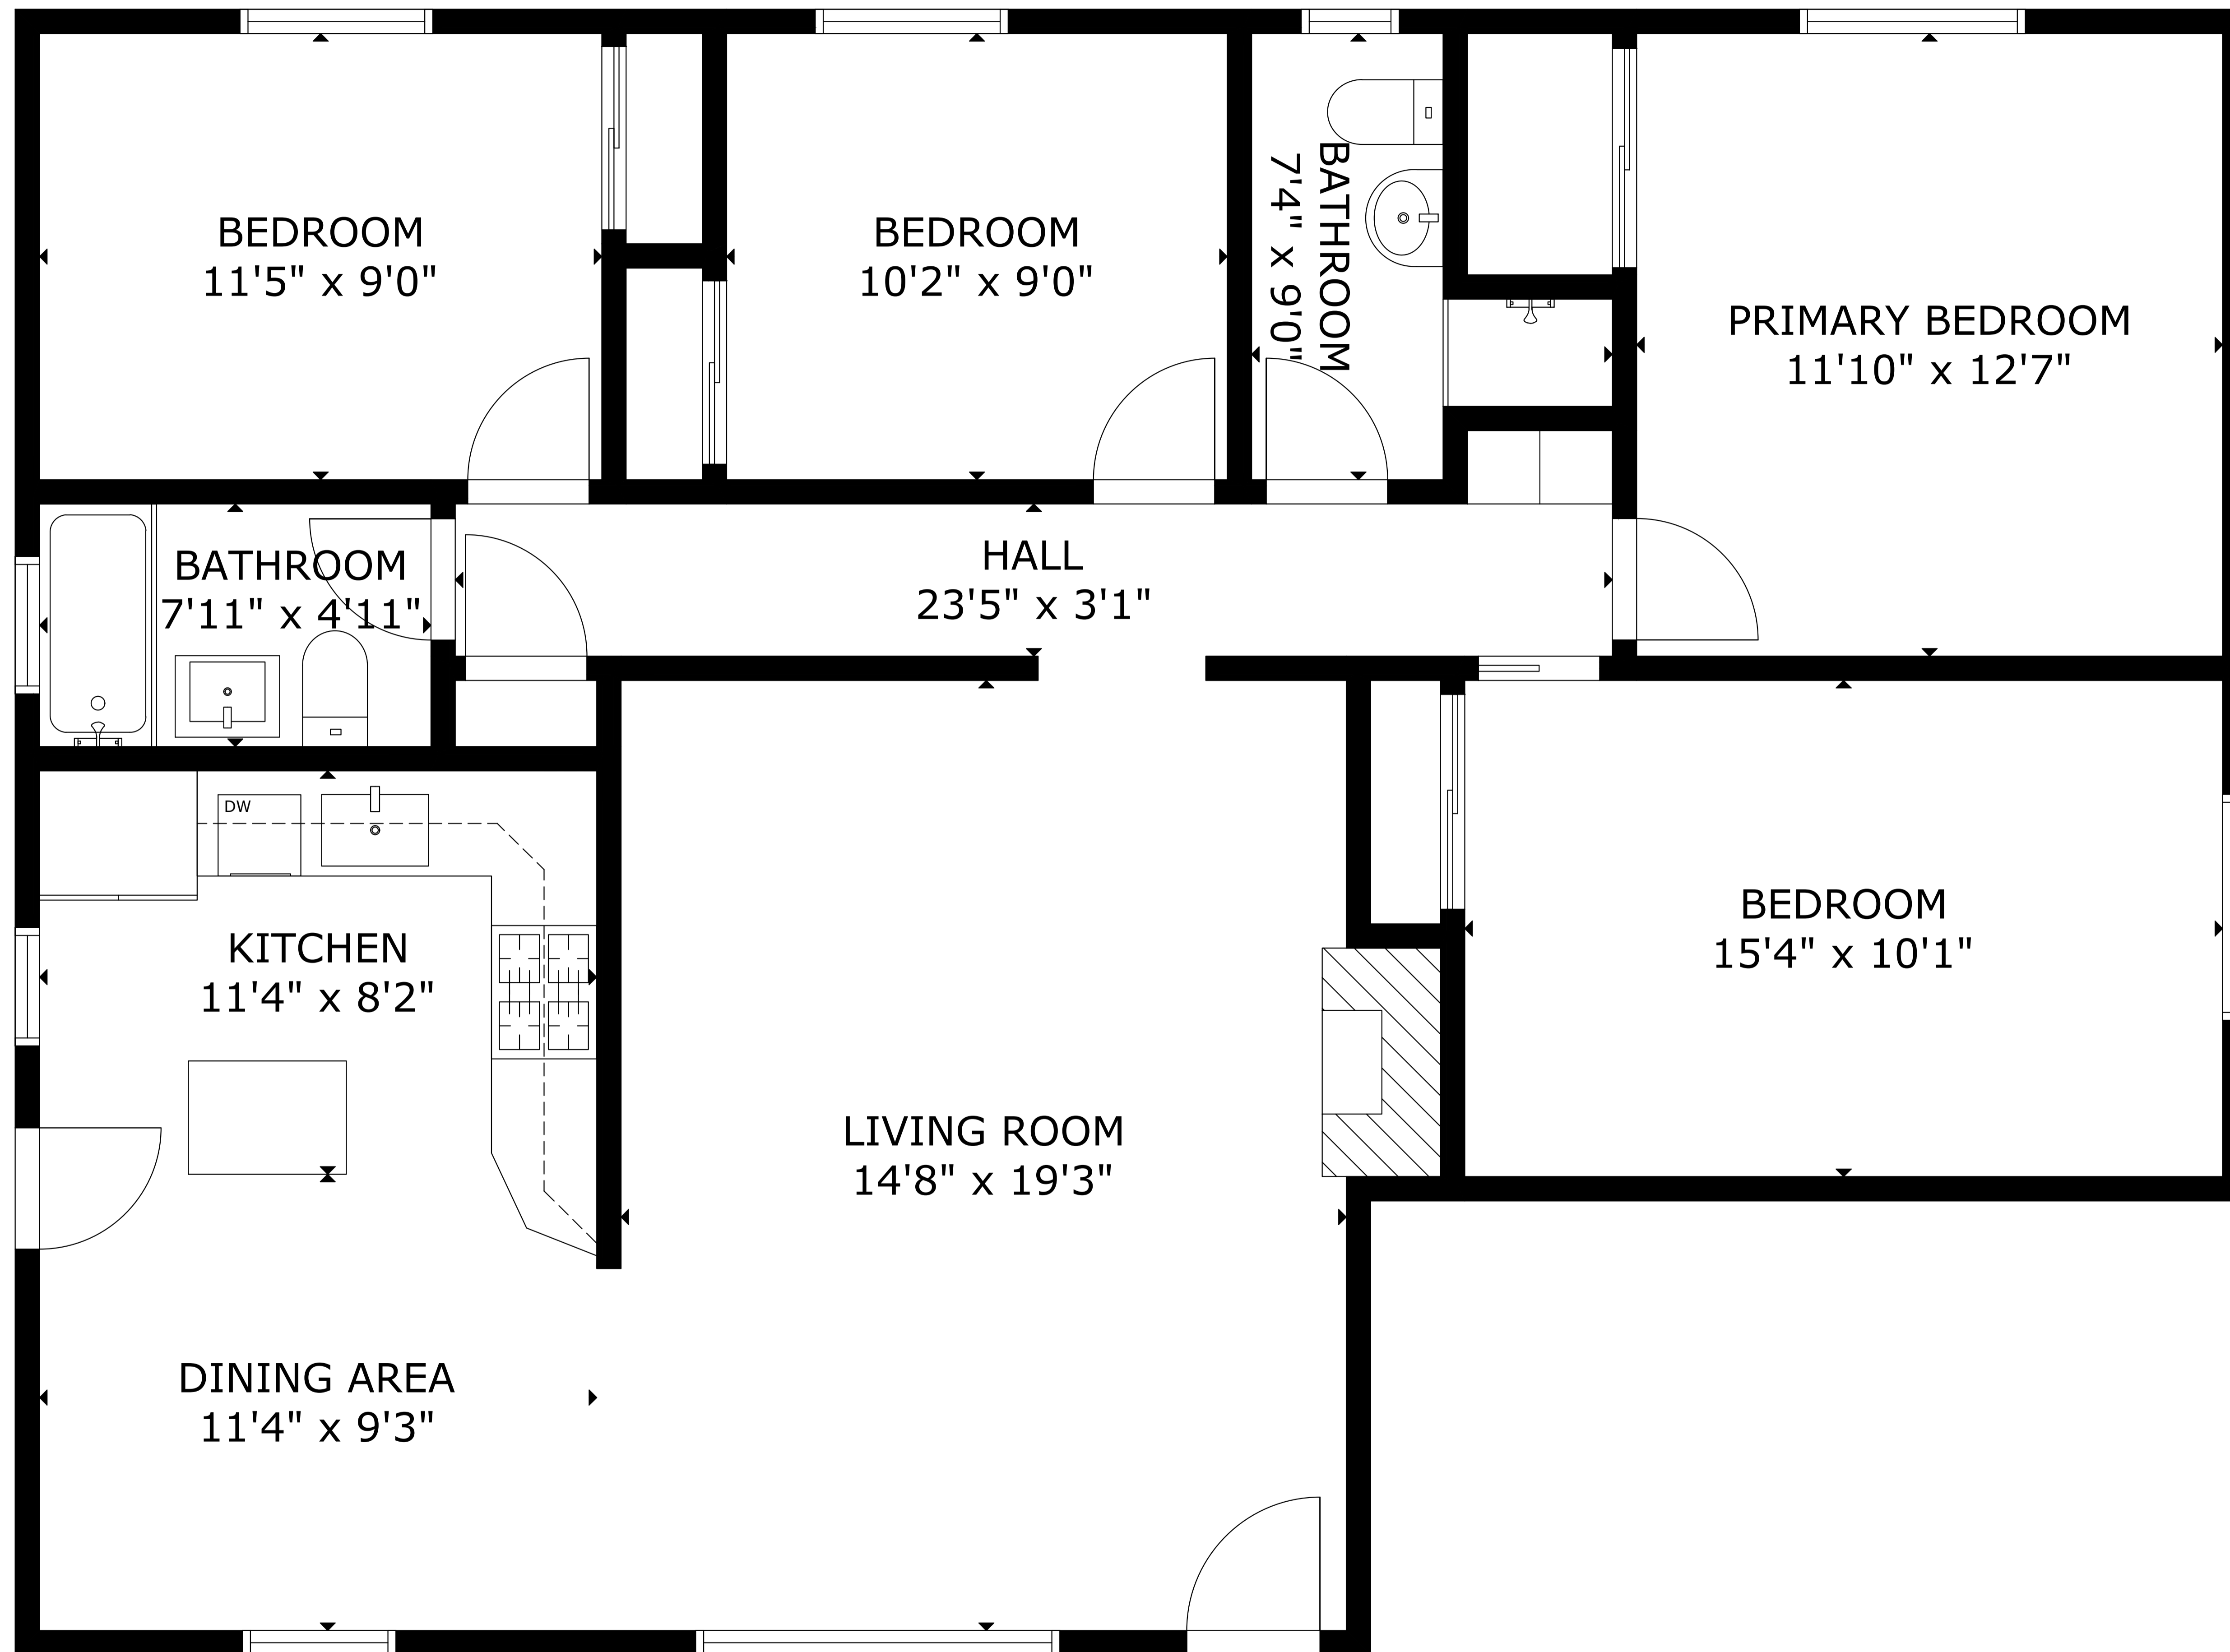

GARAGE

BEDROOM
11'5" x 9'0"

BEDROOM
10'2" x 9'0"

BATHROOM
7'4" x 9'0"

PRIMARY BEDROOM
11'10" x 12'7"

BATHROOM
7'11" x 4'11"

HALL
23'5" x 3'1"

KITCHEN
11'4" x 8'2"

BEDROOM
15'4" x 10'1"

LIVING ROOM
14'8" x 19'3"

DINING AREA
11'4" x 9'3"

GROSS INTERNAL AREA
TOTAL: 1,268 sq ft
FLOOR 1: 1,268 sq ft

SIZE AND DIMENSIONS ARE APPROXIMATE, ACTUAL MAY VARY