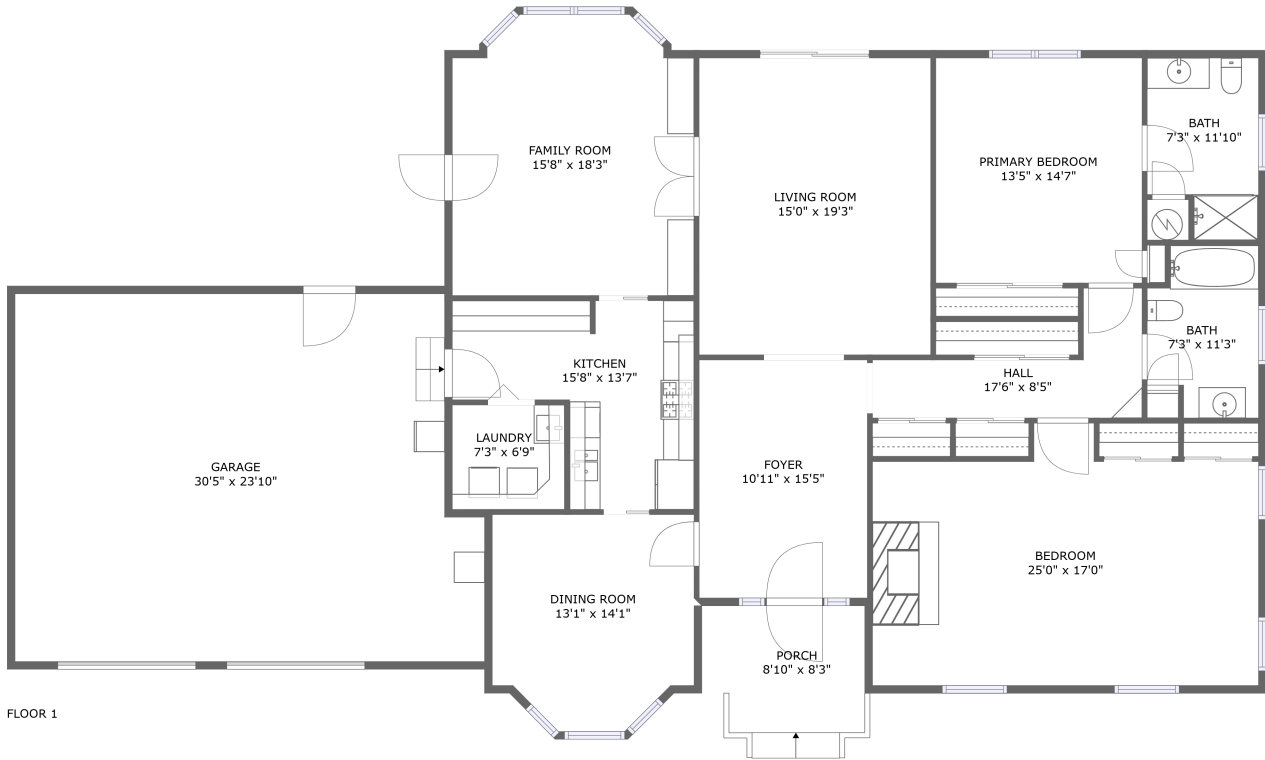

3043 Old Hillsboro Road, Franklin, Williamson County, Tennessee, United States, 37064

Property Summary

1 garages   **2** bedrooms   **2** bathrooms   **0** half baths

1 floors   **2,185** Gross Living Area sqft   **3,012** total sqft