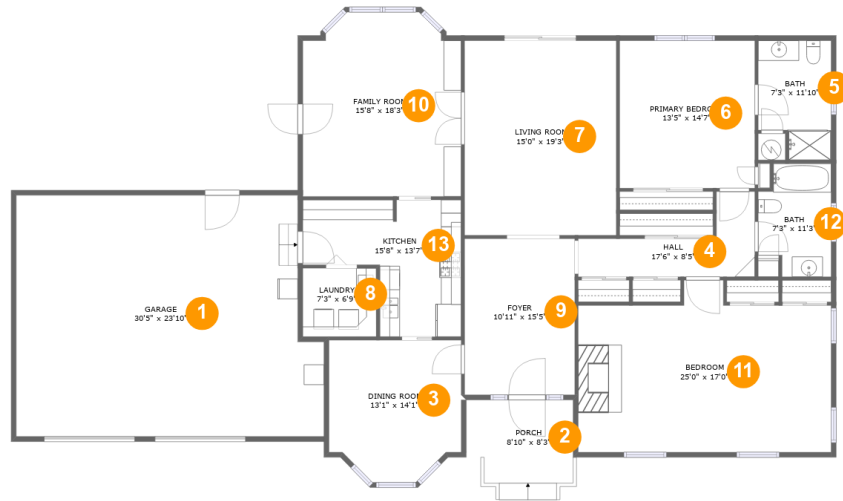

3043 Old Hillsboro Road, Franklin, Williamson County, Tennessee, United States, 37064

Room Dimensions

Floor 1

Total sqft: 3012

Living area: 2185

#	Room name	Dimensions	Area (sqft)	Counted as Living Area
1	Garage	30'5" x 23'10"	689 sq. ft	No
2	Porch	8'10" x 8'3"	96 sq. ft	No
3	Dining Room	13'1" x 14'1"	167 sq. ft	Yes
4	Hall	17'6" x 8'5"	84 sq. ft	Yes
5	Bath	7'3" x 11'10"	76 sq. ft	Yes
6	Primary Bedroom	13'5" x 14'7"	195 sq. ft	Yes
7	Living Room	15'0" x 19'3"	289 sq. ft	Yes
8	Laundry	7'3" x 6'9"	49 sq. ft	Yes
9	Foyer	10'11" x 15'5"	168 sq. ft	Yes
10	Family Room	15'8" x 18'3"	269 sq. ft	Yes
11	Bedroom	25'0" x 17'0"	373 sq. ft	Yes

#	Room name	Dimensions	Area (sqft)	Counted as Living Area
12	Bath	7'3" x 11'3"	72 sq. ft	Yes
13	Kitchen	15'8" x 13'7"	158 sq. ft	Yes

3043 Old Hillsboro Road, Franklin, Williamson County, Tennessee, United States, 37064

3 Floor 1 - Dining Room

Dimensions: 13'1" x 14'1"
Area: 167 sq. ft
Counted as Living Area:
Yes

Heated: Yes
Finished: Yes
Enclosed: Yes
Contiguous:
Yes
Permitted: Yes
Wet Space: No
Addition: No
Conversion: No

3043 Old Hillsboro Road, Franklin, Williamson County, Tennessee, United States, 37064

12 Floor 1 - Bath

Dimensions: 7'3" x 11'3"
Area: 72 sq. ft
Counted as Living Area:
Yes

Heated: Yes
Finished: Yes
Enclosed: Yes
Contiguous:
Yes
Permitted: Yes
Wet Space: Yes
Addition: No
Conversion: No