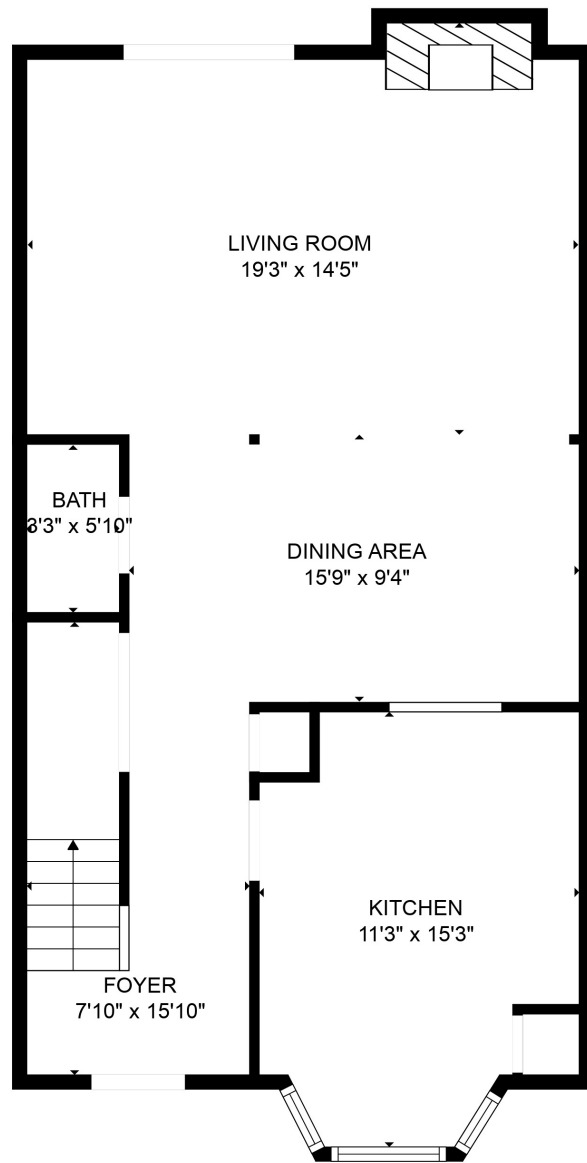

FLOOR 1

FLOOR 2

Total scanned area: 1478 sq. ft

SIZES AND DIMENSIONS ARE APPROXIMATE. ACTUAL MAY VARY.

Total scanned area: 1478 sq. ft

SIZES AND DIMENSIONS ARE APPROXIMATE. ACTUAL MAY VARY.

Total scanned area: 1478 sq. ft

SIZES AND DIMENSIONS ARE APPROXIMATE. ACTUAL MAY VARY.