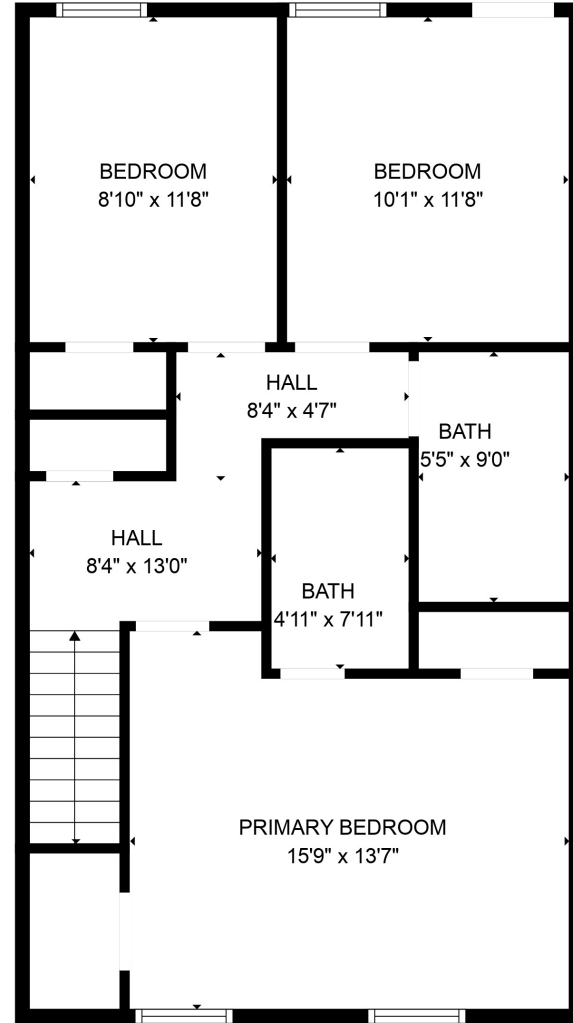

FLOOR 1

FLOOR 2

Total scanned area: 1478 sq. ft

SIZES AND DIMENSIONS ARE APPROXIMATE. ACTUAL MAY VARY.

Total scanned area: 1478 sq. ft

SIZES AND DIMENSIONS ARE APPROXIMATE. ACTUAL MAY VARY.

Total scanned area: 1478 sq. ft

SIZES AND DIMENSIONS ARE APPROXIMATE. ACTUAL MAY VARY.