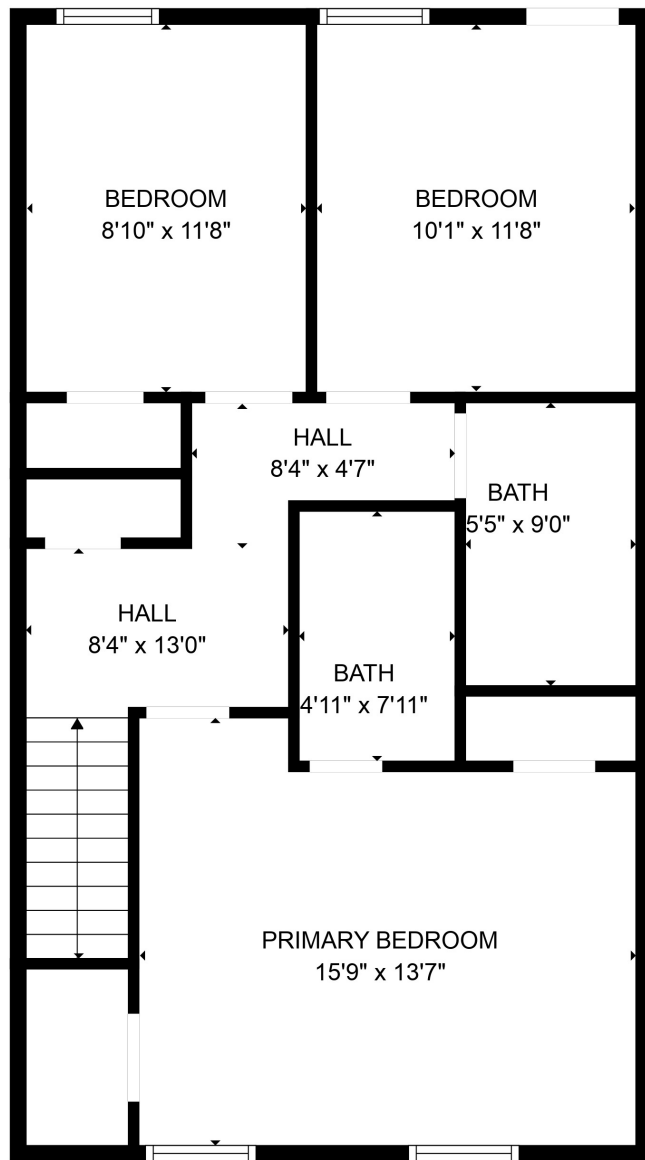

FLOOR 1

FLOOR 2

Total scanned area: 1478 sq. ft

SIZES AND DIMENSIONS ARE APPROXIMATE. ACTUAL MAY VARY.

Total scanned area: 1478 sq. ft

SIZES AND DIMENSIONS ARE APPROXIMATE. ACTUAL MAY VARY.

Total scanned area: 1478 sq. ft

SIZES AND DIMENSIONS ARE APPROXIMATE. ACTUAL MAY VARY.