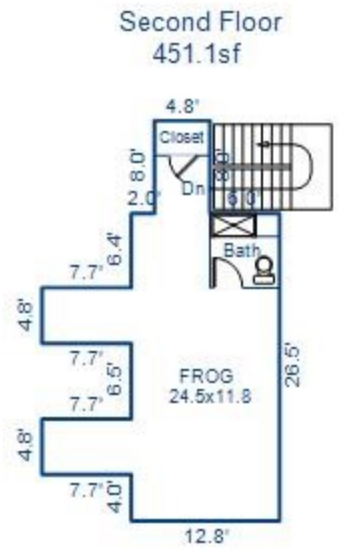

**110 White Swan Way, Swansboro NC**  
**2,410 SF**

Disclosure: Interior walls and room sizes are approximate  
**Floor Plan by Size Matters 910-797-0439**