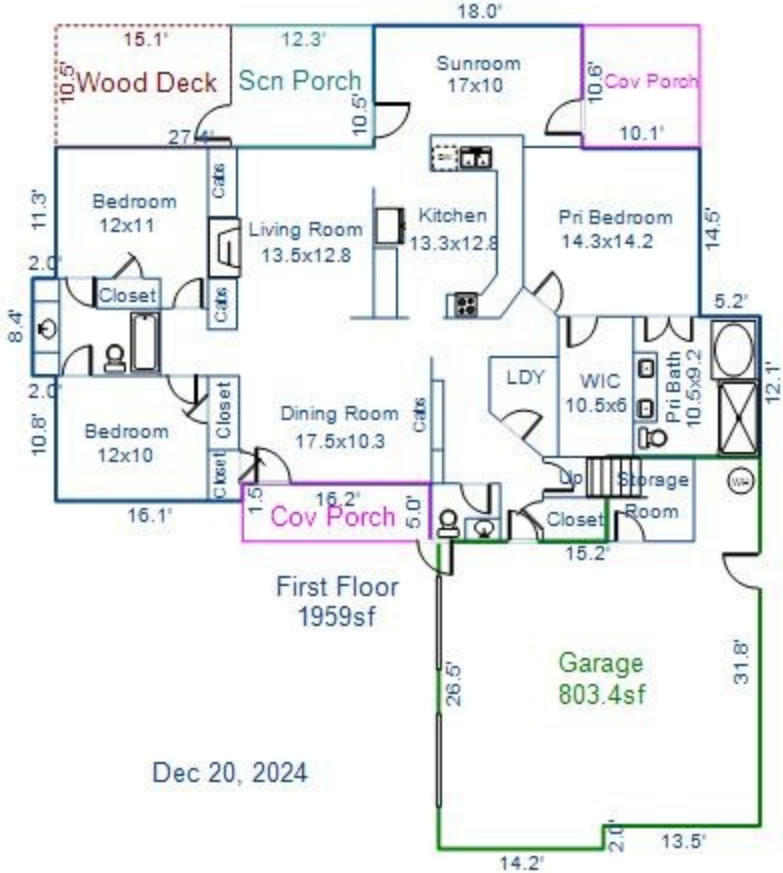

**110 White Swan Way, Swansboro NC**  
**2,410 SF**

Disclosure: Interior walls and room sizes are approximate  
**Floor Plan by Size Matters 910-797-0439**