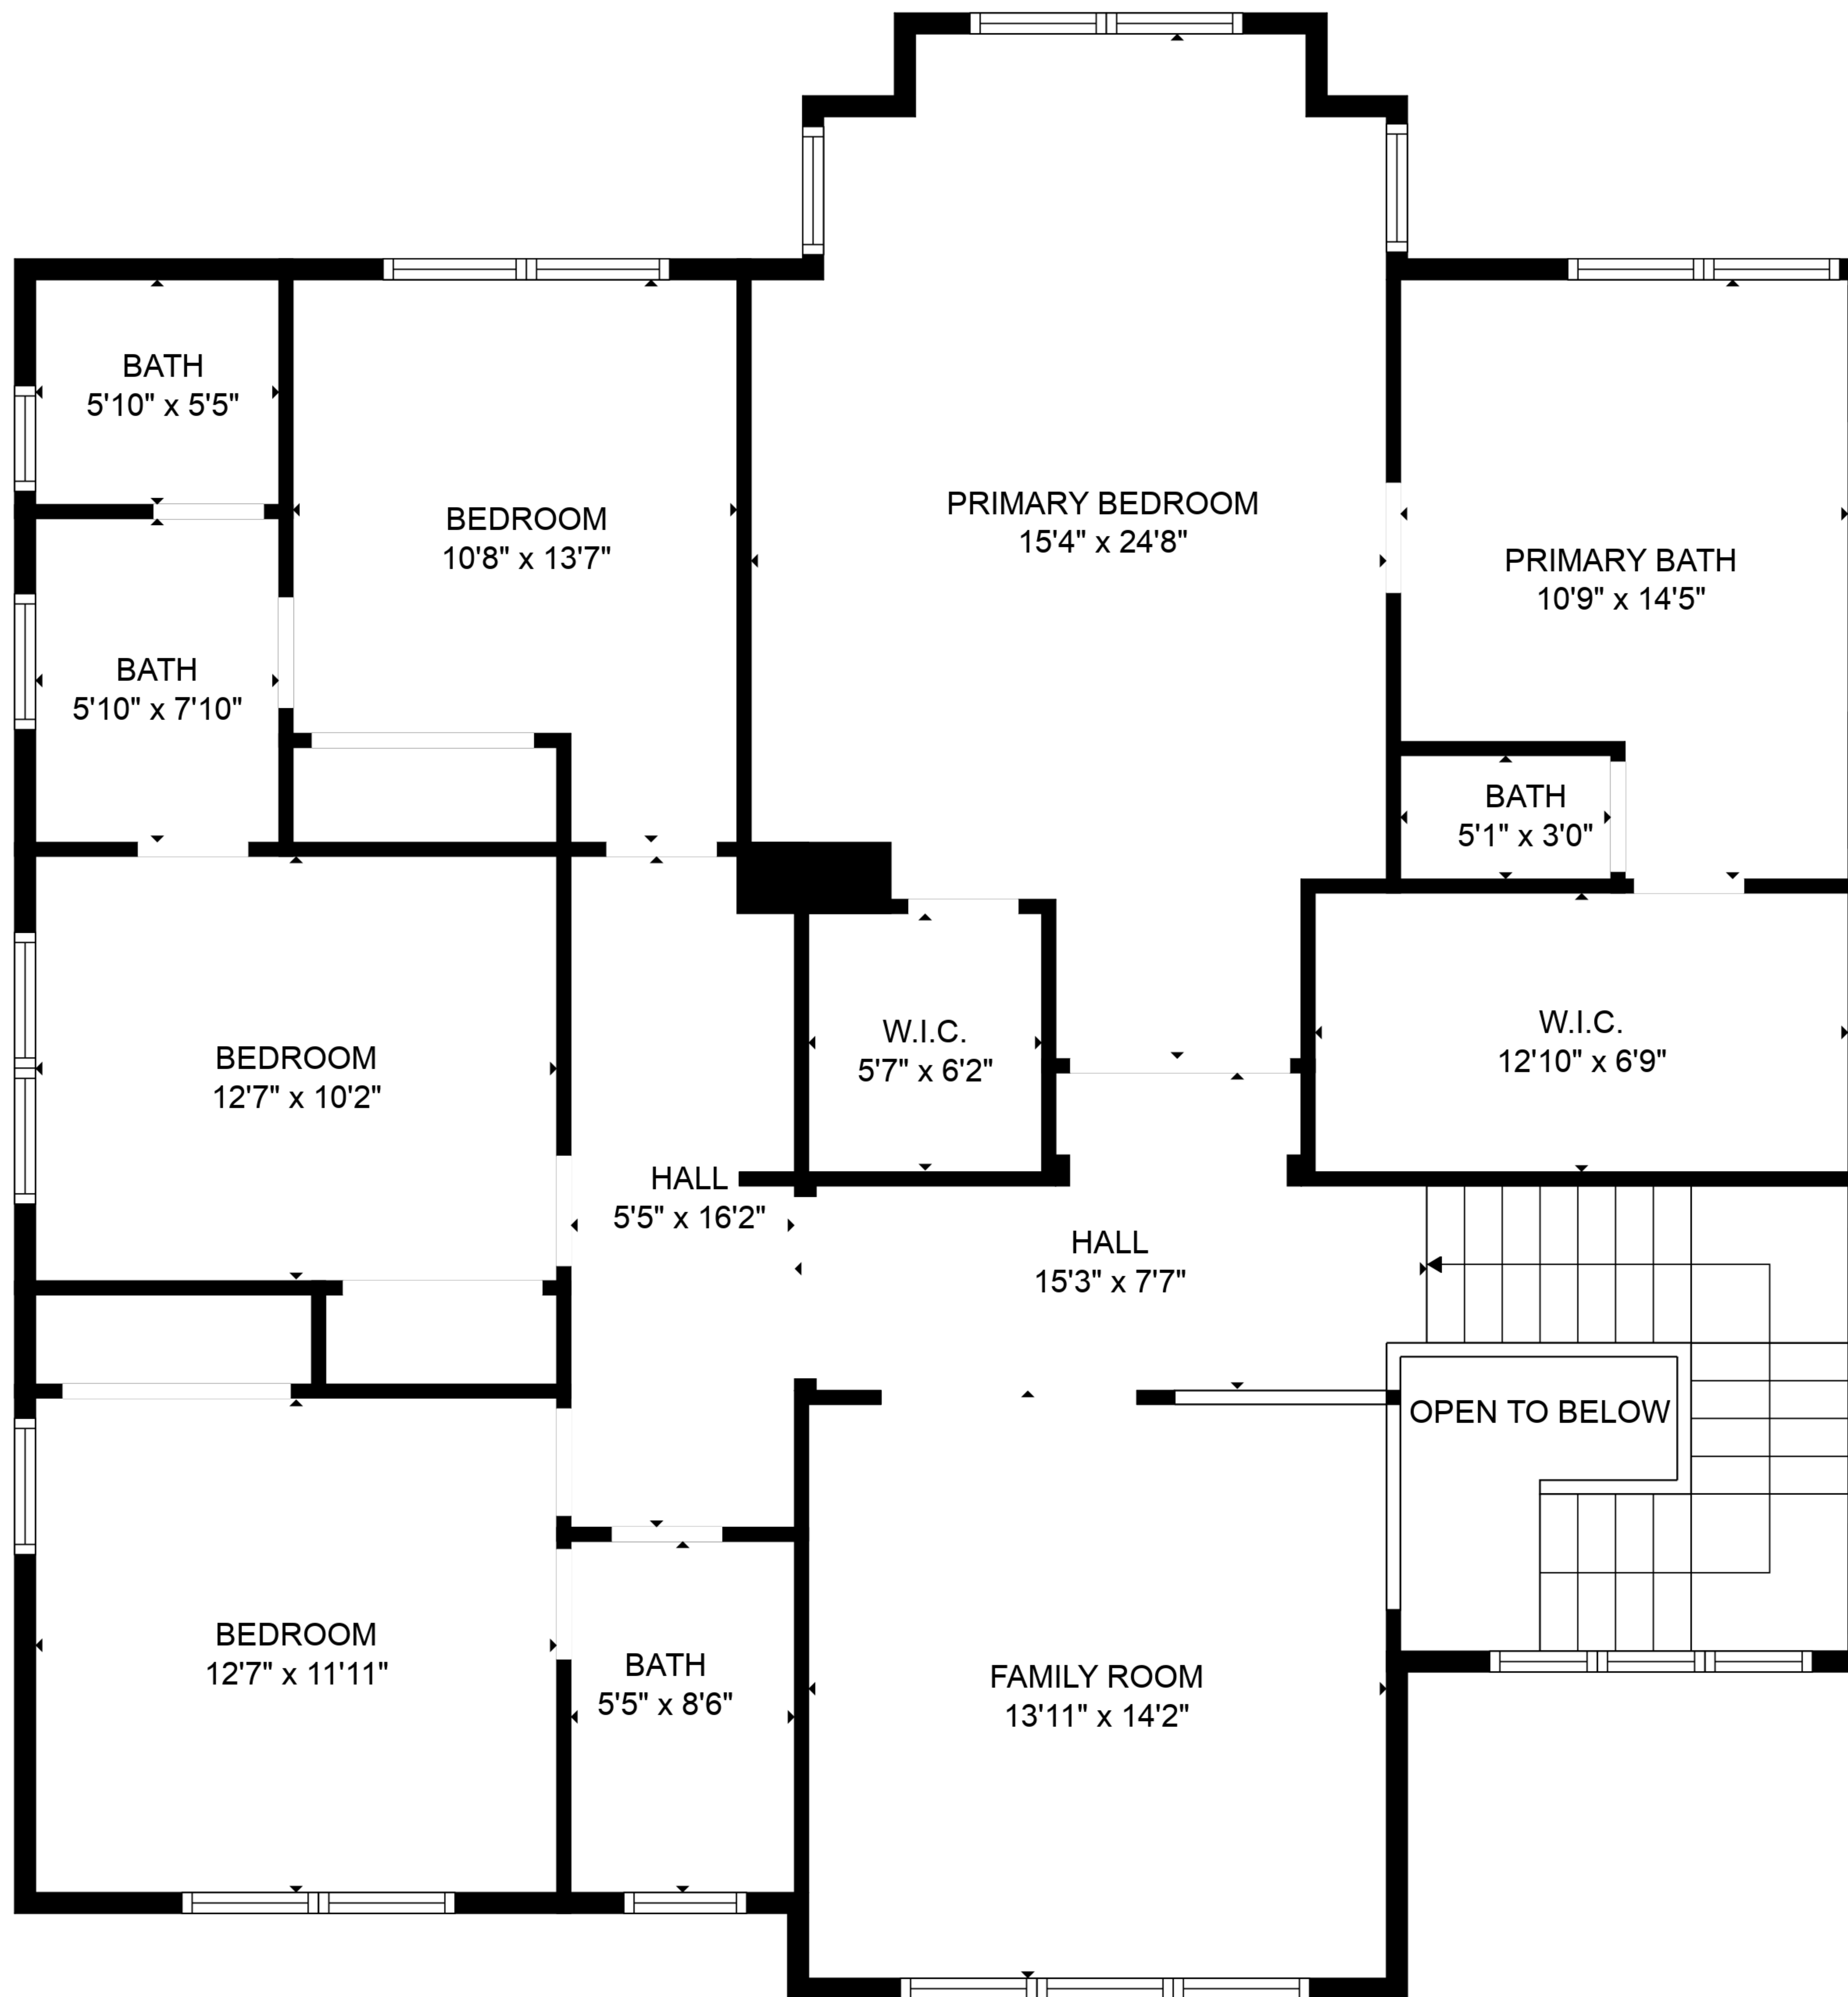

RECREATION ROOM
45'7" x 42'9"

ELECTRICAL ROOM
10'8" x 8'4"

FLOOR 2

FLOOR 3

FLOOR 1