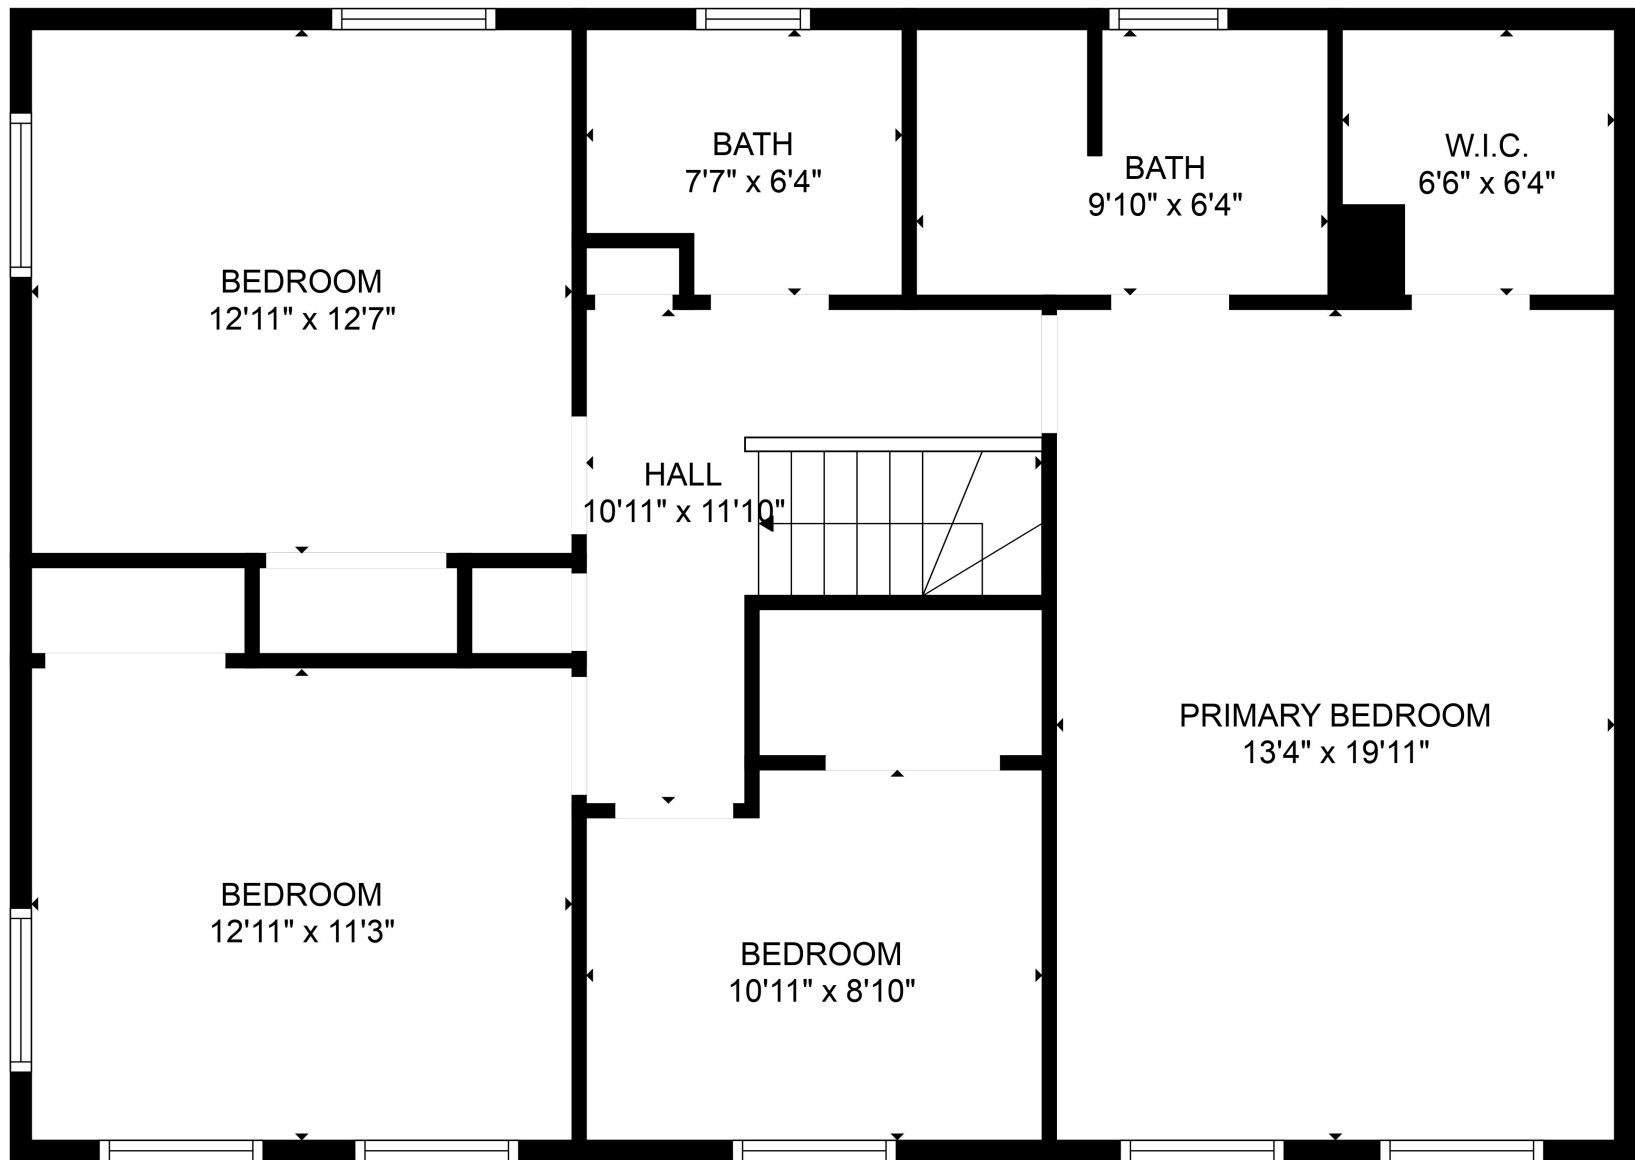

FLOOR 3

FLOOR 1

FLOOR 2

Total scanned area: 3552 sq. ft

SIZES AND DIMENSIONS ARE APPROXIMATE. ACTUAL MAY VARY.

Total scanned area: 3552 sq. ft

SIZES AND DIMENSIONS ARE APPROXIMATE. ACTUAL MAY VARY.

BEDROOM
22'0" x 19'1"

Total scanned area: 3552 sq. ft

SIZES AND DIMENSIONS ARE APPROXIMATE. ACTUAL MAY VARY.

Total scanned area: 3552 sq. ft

SIZES AND DIMENSIONS ARE APPROXIMATE. ACTUAL MAY VARY.