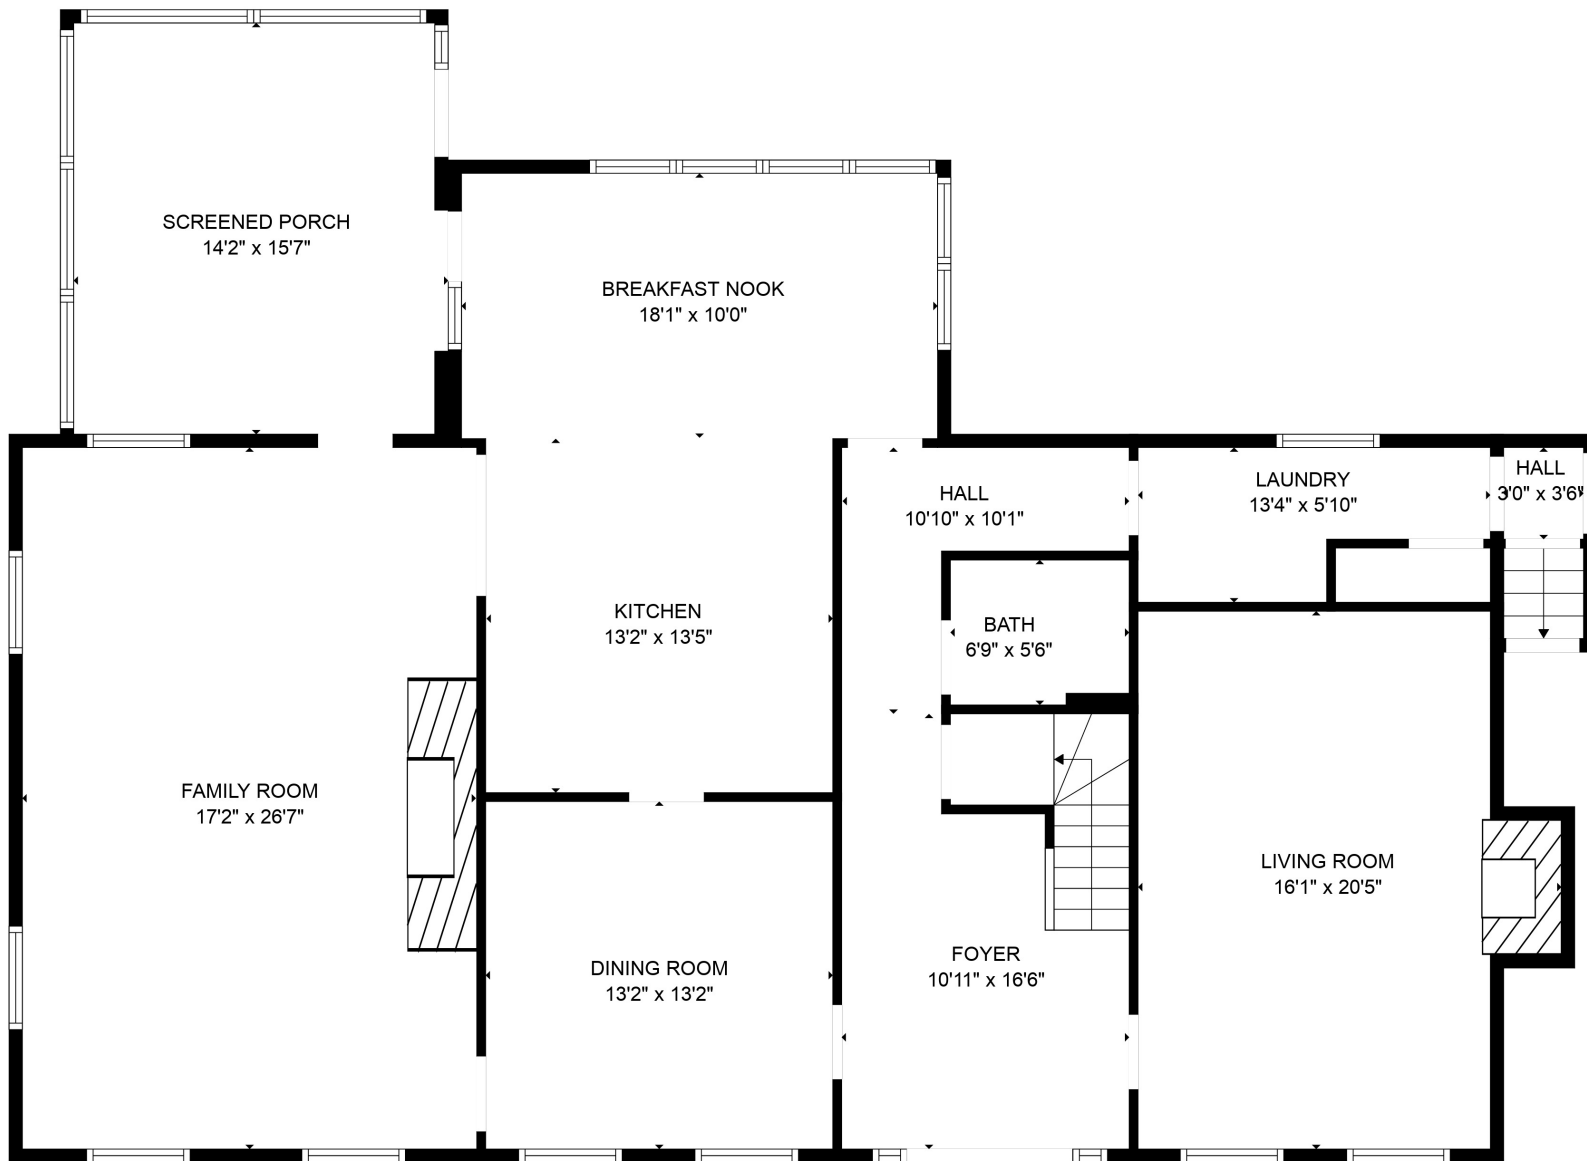

FLOOR 3

FLOOR 1

FLOOR 2

Total scanned area: 3552 sq. ft

SIZES AND DIMENSIONS ARE APPROXIMATE. ACTUAL MAY VARY.

Total scanned area: 3552 sq. ft

SIZES AND DIMENSIONS ARE APPROXIMATE. ACTUAL MAY VARY.

BEDROOM
22'0" x 19'1"

Total scanned area: 3552 sq. ft

SIZES AND DIMENSIONS ARE APPROXIMATE. ACTUAL MAY VARY.

Total scanned area: 3552 sq. ft

SIZES AND DIMENSIONS ARE APPROXIMATE. ACTUAL MAY VARY.