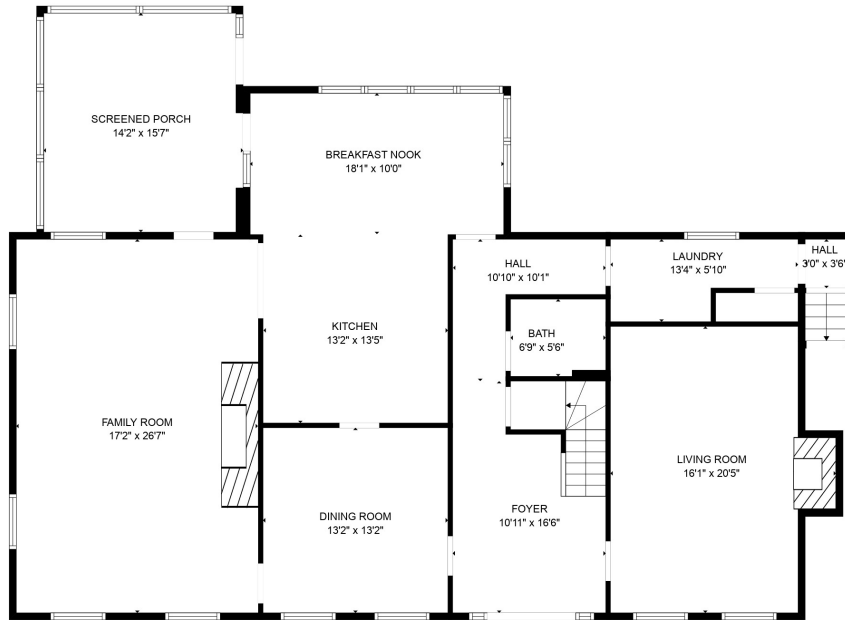

FLOOR 3

FLOOR 1

FLOOR 2

Total scanned area: 3552 sq. ft

SIZES AND DIMENSIONS ARE APPROXIMATE. ACTUAL MAY VARY.

Total scanned area: 3552 sq. ft

SIZES AND DIMENSIONS ARE APPROXIMATE. ACTUAL MAY VARY.

BEDROOM
22'0" x 19'1"

Total scanned area: 3552 sq. ft

SIZES AND DIMENSIONS ARE APPROXIMATE. ACTUAL MAY VARY.

Total scanned area: 3552 sq. ft

SIZES AND DIMENSIONS ARE APPROXIMATE. ACTUAL MAY VARY.