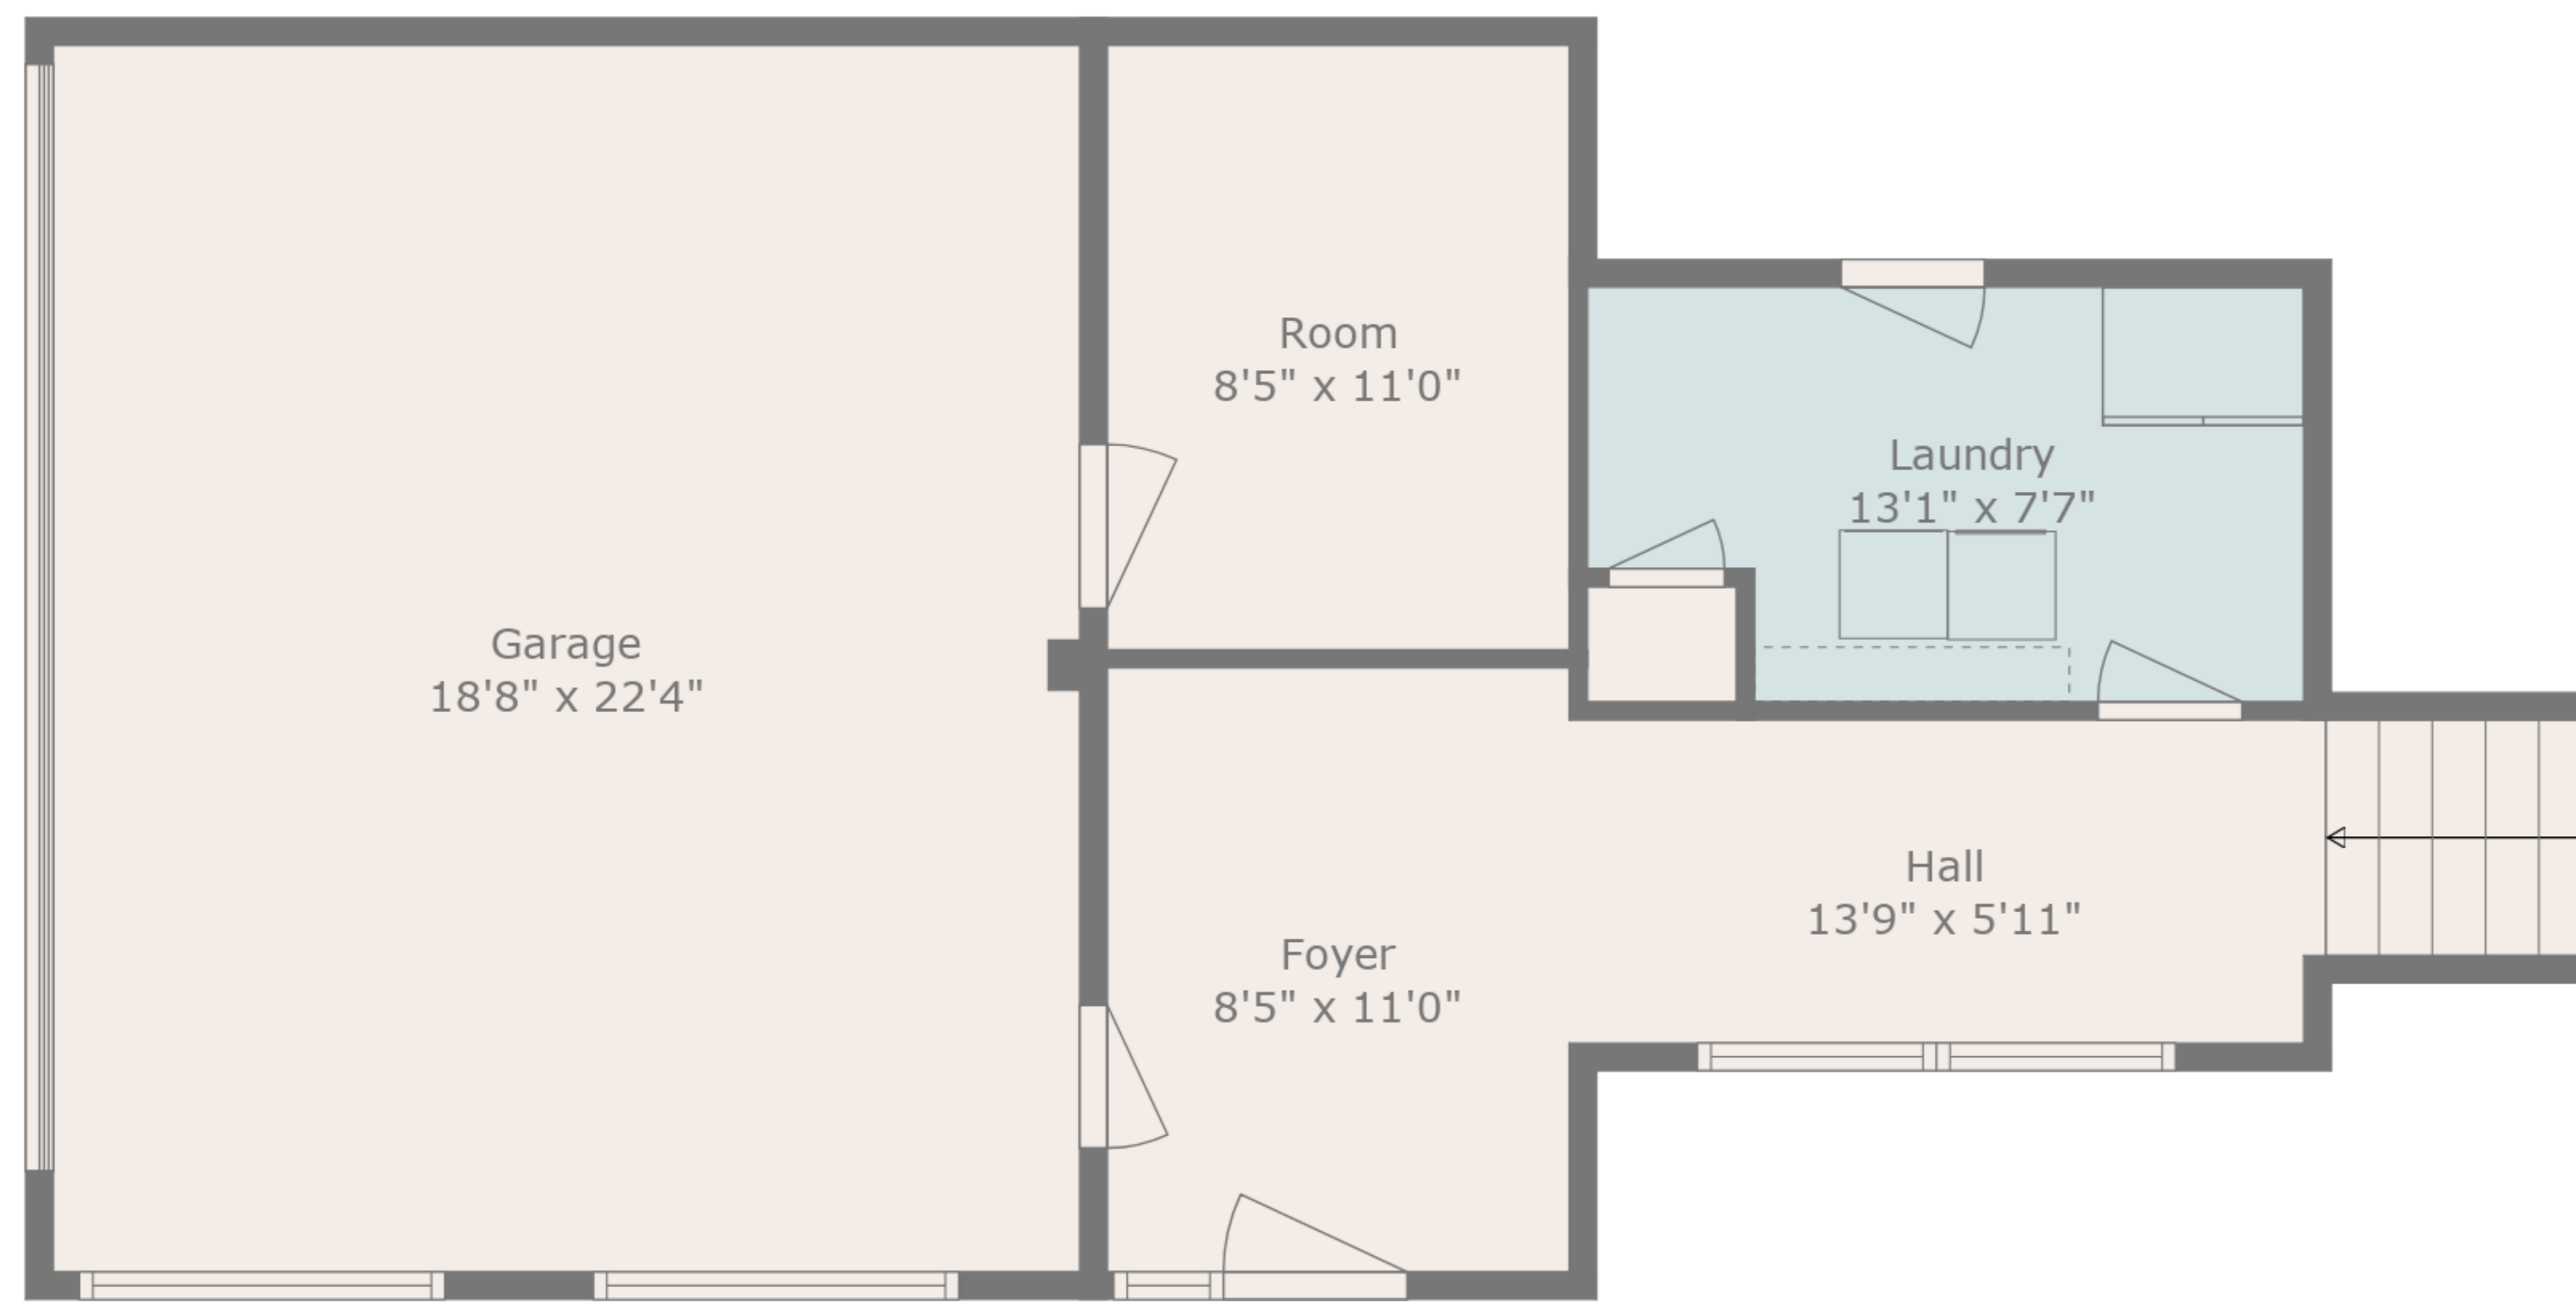

8040 MEDIA

TOTAL: 1510 sq. ft
 FLOOR 1: 1115 sq. ft, FLOOR 2: 395 sq. ft
 EXCLUDED AREAS: DECK: 555 sq. ft, PORCH: 126 sq. ft, GARAGE: 418 sq. ft
 WALLS: 147 sq. ft

Floor Plan Measurements Deemed Highly Reliable But Not Guaranteed

Floor 2

Floor 1

TOTAL: 1510 sq. ft
 FLOOR 1: 1115 sq. ft, FLOOR 2: 395 sq. ft
 EXCLUDED AREAS: DECK: 555 sq. ft, PORCH: 126 sq. ft, GARAGE: 418 sq. ft
 WALLS: 147 sq. ft

Floor Plan Measurements Deemed Highly Reliable But Not Guaranteed