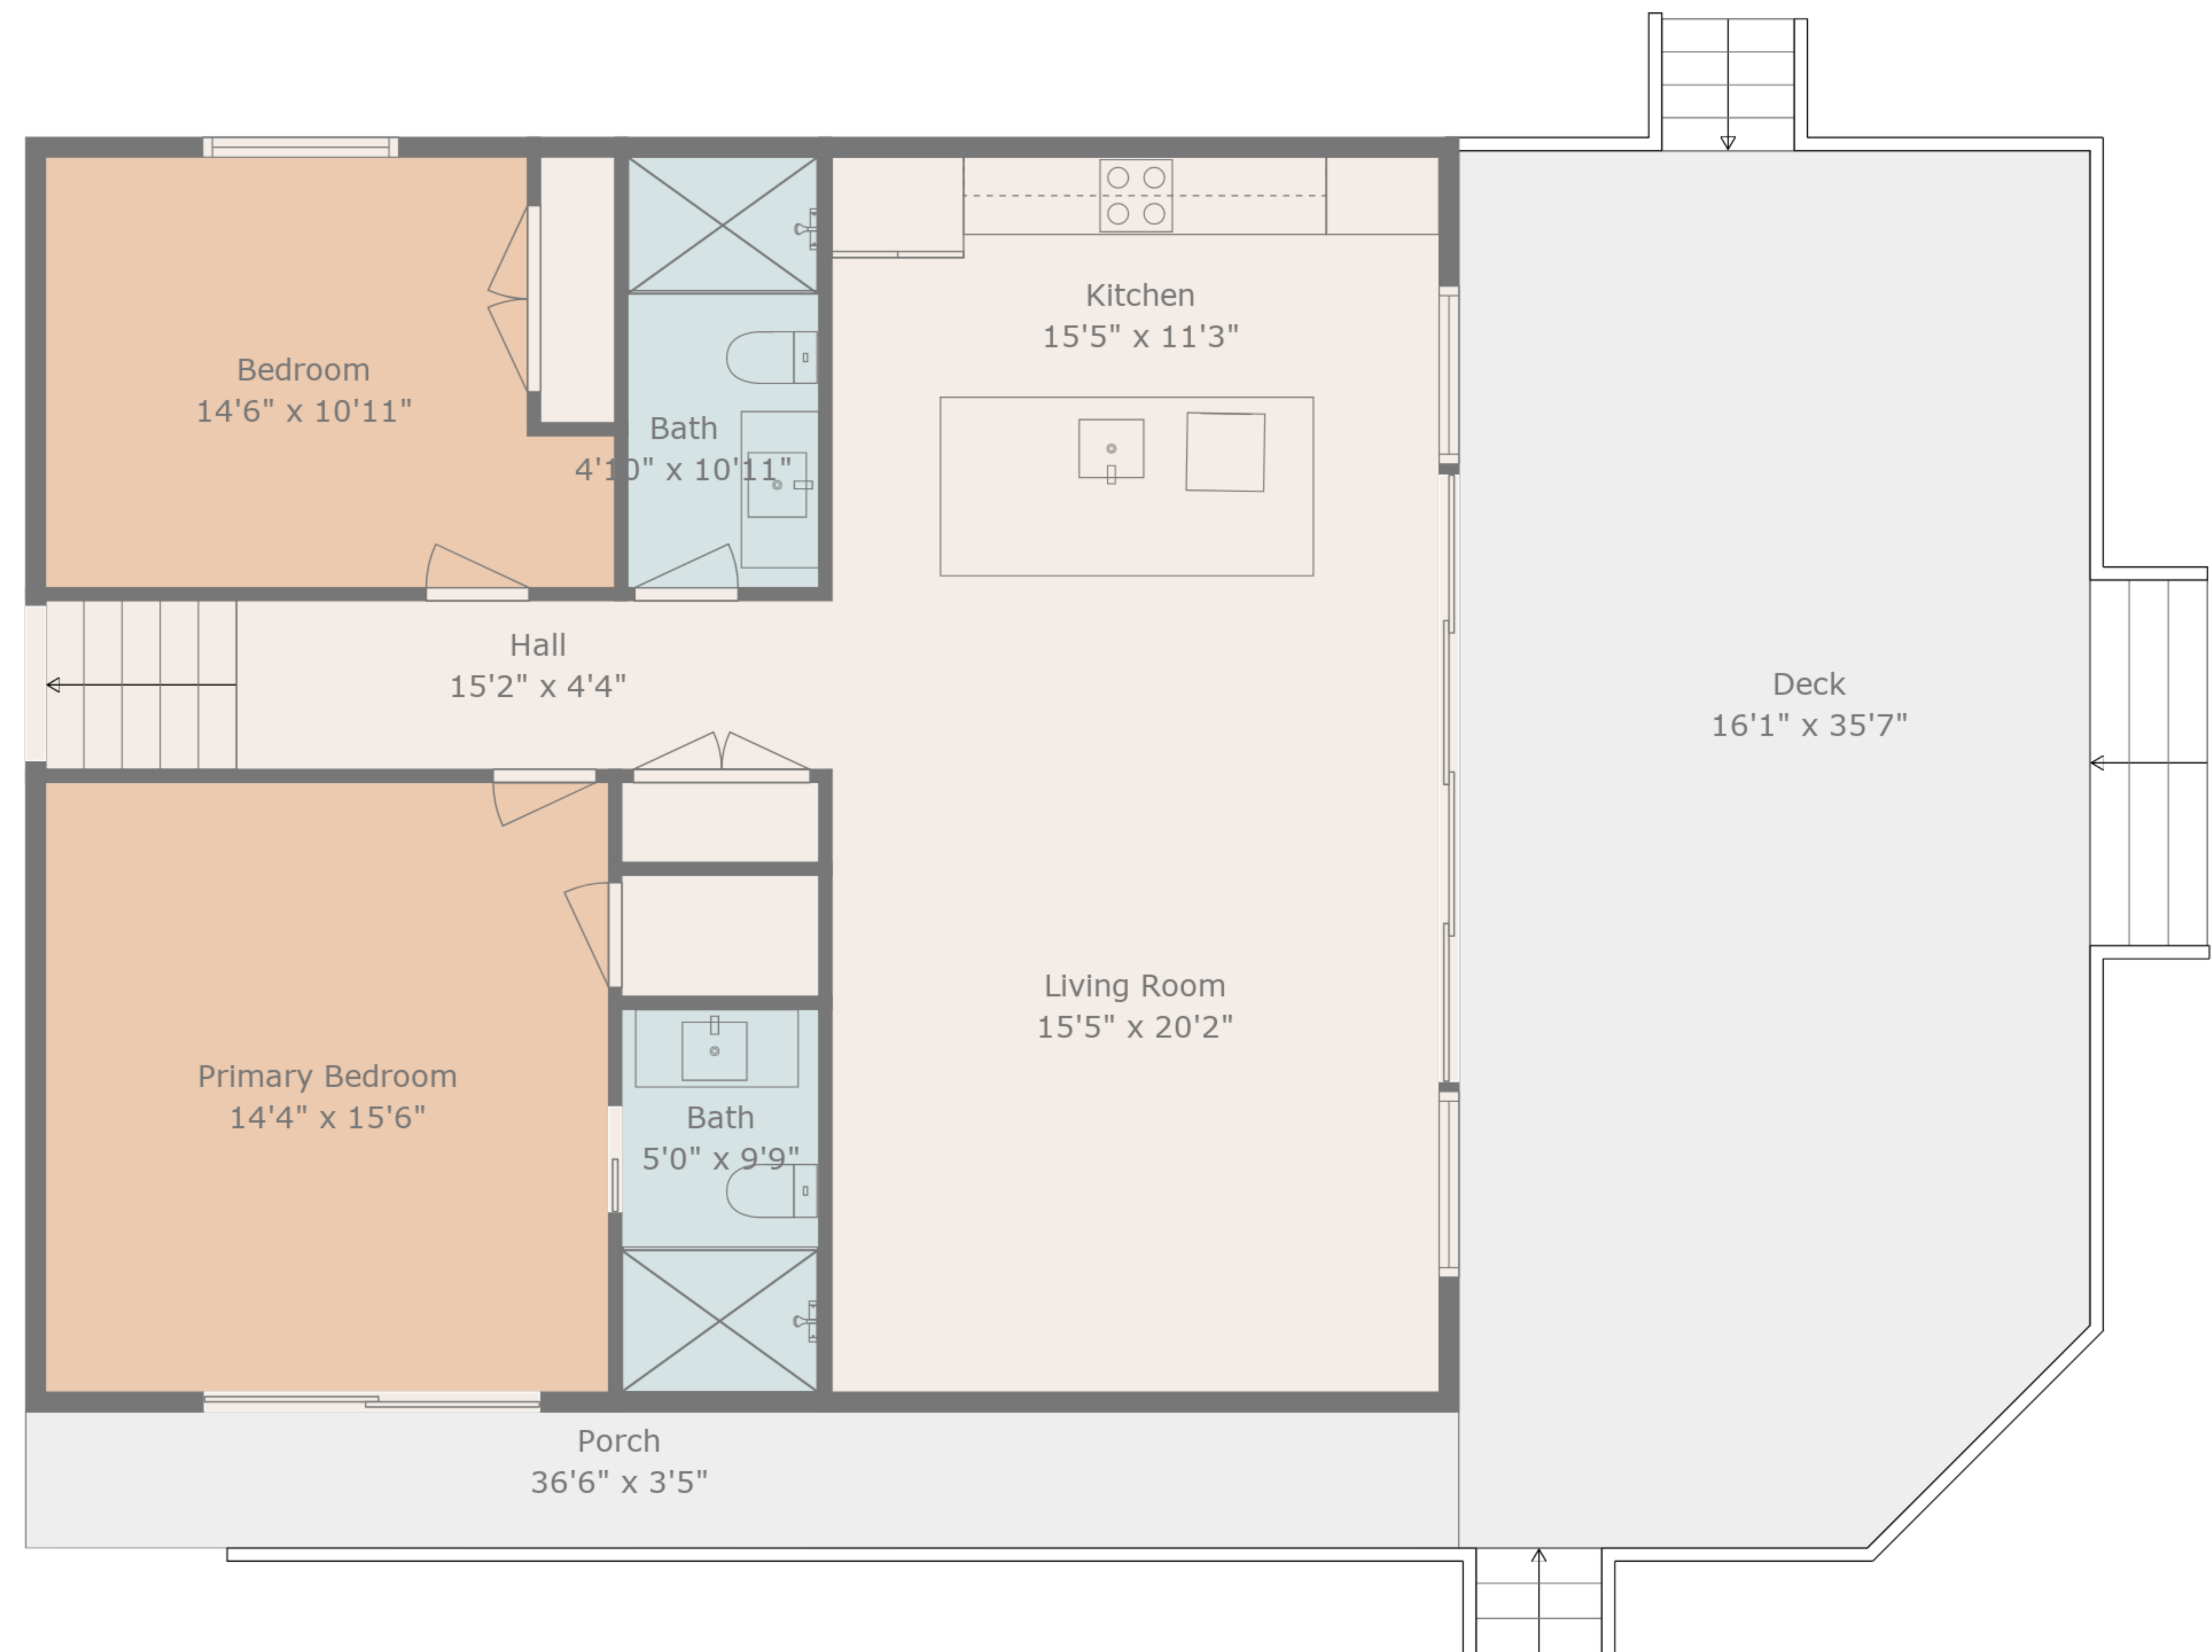

8040 MEDIA

TOTAL: 1510 sq. ft
 FLOOR 1: 1115 sq. ft, FLOOR 2: 395 sq. ft
 EXCLUDED AREAS: DECK: 555 sq. ft, PORCH: 126 sq. ft, GARAGE: 418 sq. ft
 WALLS: 147 sq. ft

Floor Plan Measurements Deemed Highly Reliable But Not Guaranteed

Floor 2

Floor 1

TOTAL: 1510 sq. ft
 FLOOR 1: 1115 sq. ft, FLOOR 2: 395 sq. ft
 EXCLUDED AREAS: DECK: 555 sq. ft, PORCH: 126 sq. ft, GARAGE: 418 sq. ft
 WALLS: 147 sq. ft

Floor Plan Measurements Deemed Highly Reliable But Not Guaranteed