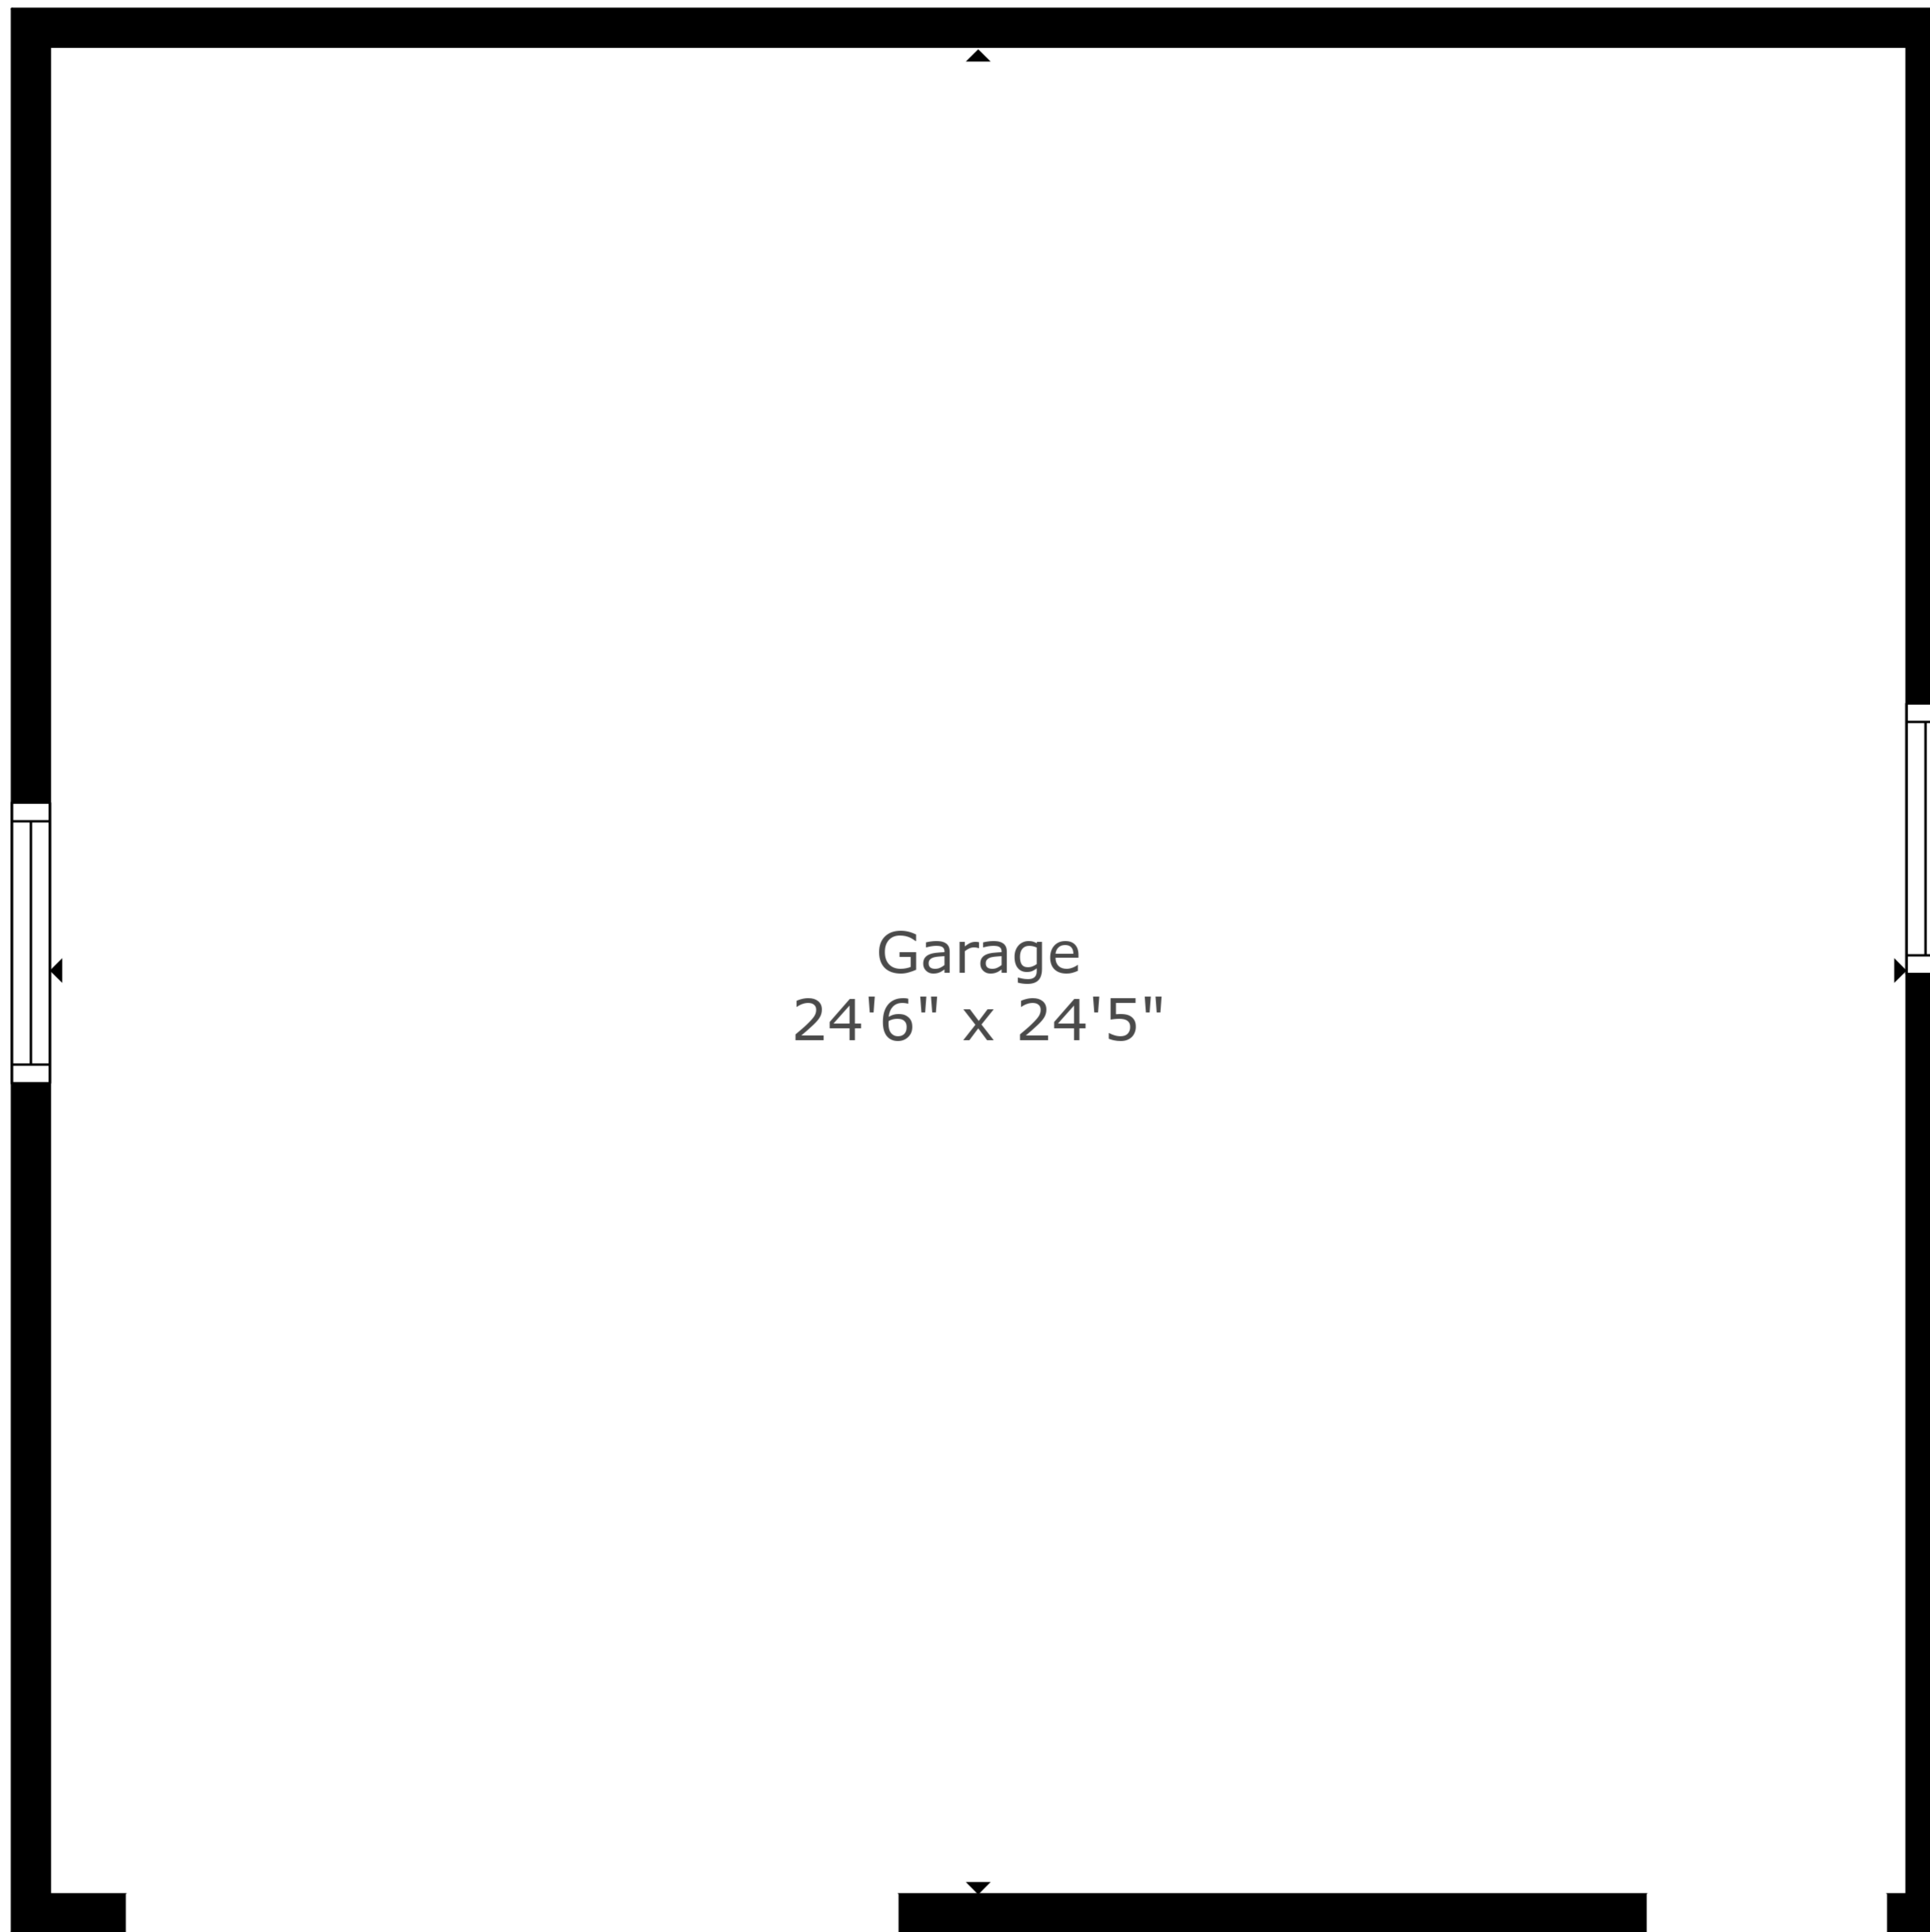

Garage
24'6" x 24'5"

TOTAL: 0 sq. ft
FLOOR 1: 0 sq. ft
EXCLUDED AREAS: GARAGE: 599 sq. ft

Garage
24'6" x 24'5"

TOTAL: 0 sq. ft
FLOOR 1: 0 sq. ft
EXCLUDED AREAS: GARAGE: 599 sq. ft