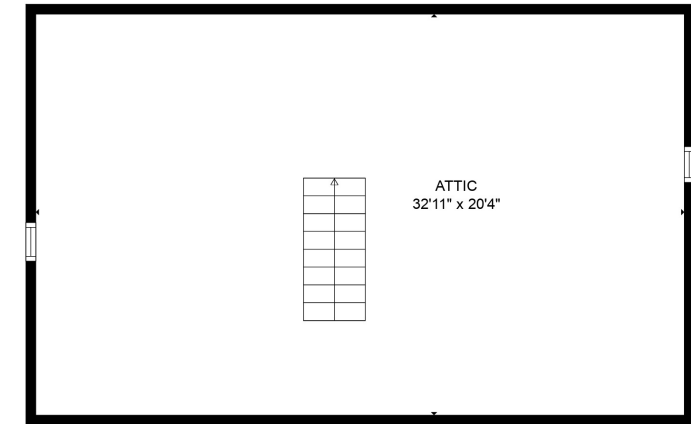

FLOOR 2

FLOOR 3

FLOOR 1

FLOOR 4

GROSS INTERNAL AREA  
 Below Ground: 403 sq. ft, FLOOR 2: 703 sq. ft, FLOOR 3: 687 sq. ft, FLOOR 4: 0 sq. ft  
 EXCLUDED AREAS: UNDEFINED: 445 sq. ft, GARAGE: 240 sq. ft, UTILITY: 245 sq. ft,  
 COVERED PATIO: 312 sq. ft, FIREPLACE: 6 sq. ft, ATTIC: 251 sq. ft  
 TOTAL: 1793 sq. ft

MEASUREMENTS ARE CALCULATED BY CUBICASA TECHNOLOGY. DEEMED HIGHLY RELIABLE BUT NOT GUARANTEED.

GROSS INTERNAL AREA

Below Ground: 403 sq. ft, FLOOR 2: 703 sq. ft, FLOOR 3: 687 sq. ft, FLOOR 4: 0 sq. ft  
 EXCLUDED AREAS: UNDEFINED: 445 sq. ft, GARAGE: 240 sq. ft, UTILITY: 245 sq. ft,  
 COVERED PATIO: 312 sq. ft, FIREPLACE: 6 sq. ft, ATTIC: 251 sq. ft  
 TOTAL: 1793 sq. ft