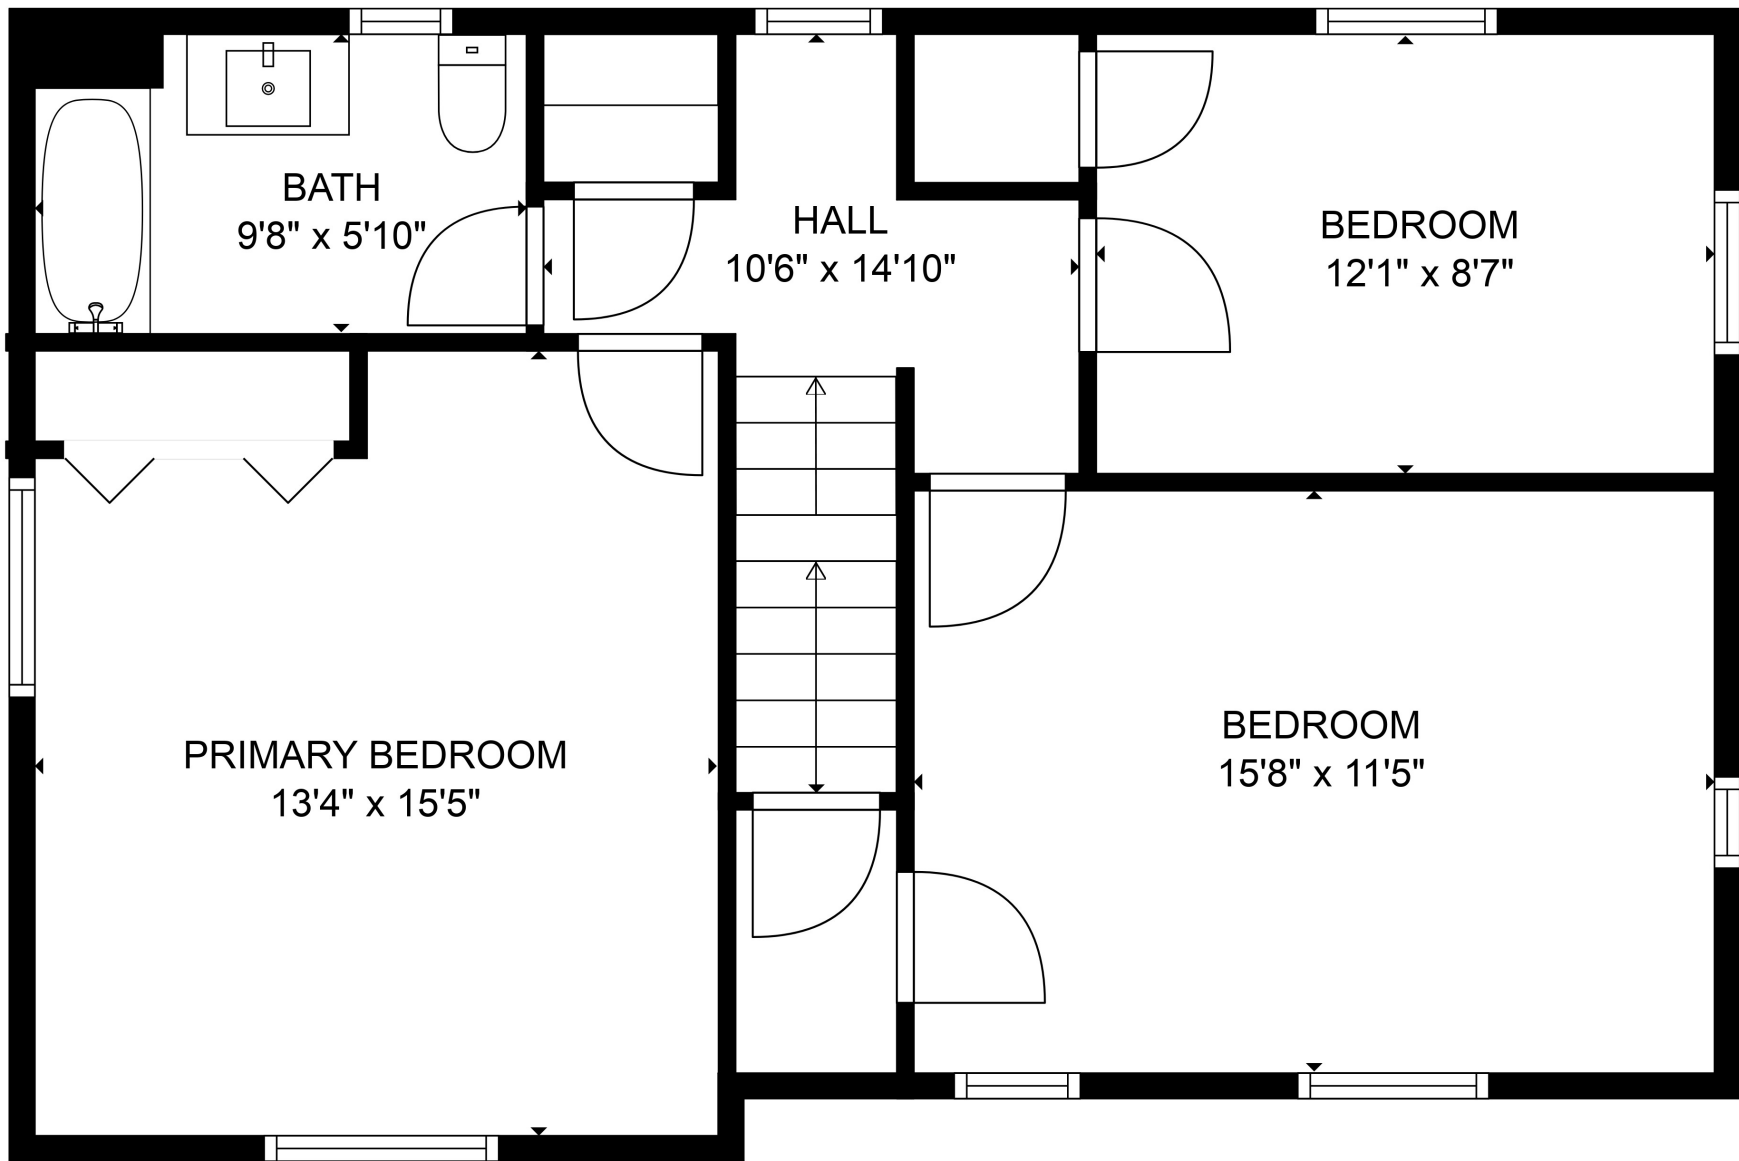

FLOOR 2

FLOOR 3

FLOOR 1

FLOOR 4

GROSS INTERNAL AREA  
 Below Ground: 403 sq. ft, FLOOR 2: 703 sq. ft, FLOOR 3: 687 sq. ft, FLOOR 4: 0 sq. ft  
 EXCLUDED AREAS: UNDEFINED: 445 sq. ft, GARAGE: 240 sq. ft, UTILITY: 245 sq. ft,  
 COVERED PATIO: 312 sq. ft, FIREPLACE: 6 sq. ft, ATTIC: 251 sq. ft  
 TOTAL: 1793 sq. ft

MEASUREMENTS ARE CALCULATED BY CUBICASA TECHNOLOGY. DEEMED HIGHLY RELIABLE BUT NOT GUARANTEED.

GROSS INTERNAL AREA

Below Ground: 403 sq. ft, FLOOR 2: 703 sq. ft, FLOOR 3: 687 sq. ft, FLOOR 4: 0 sq. ft  
 EXCLUDED AREAS: UNDEFINED: 445 sq. ft, GARAGE: 240 sq. ft, UTILITY: 245 sq. ft,  
 COVERED PATIO: 312 sq. ft, FIREPLACE: 6 sq. ft, ATTIC: 251 sq. ft  
 TOTAL: 1793 sq. ft