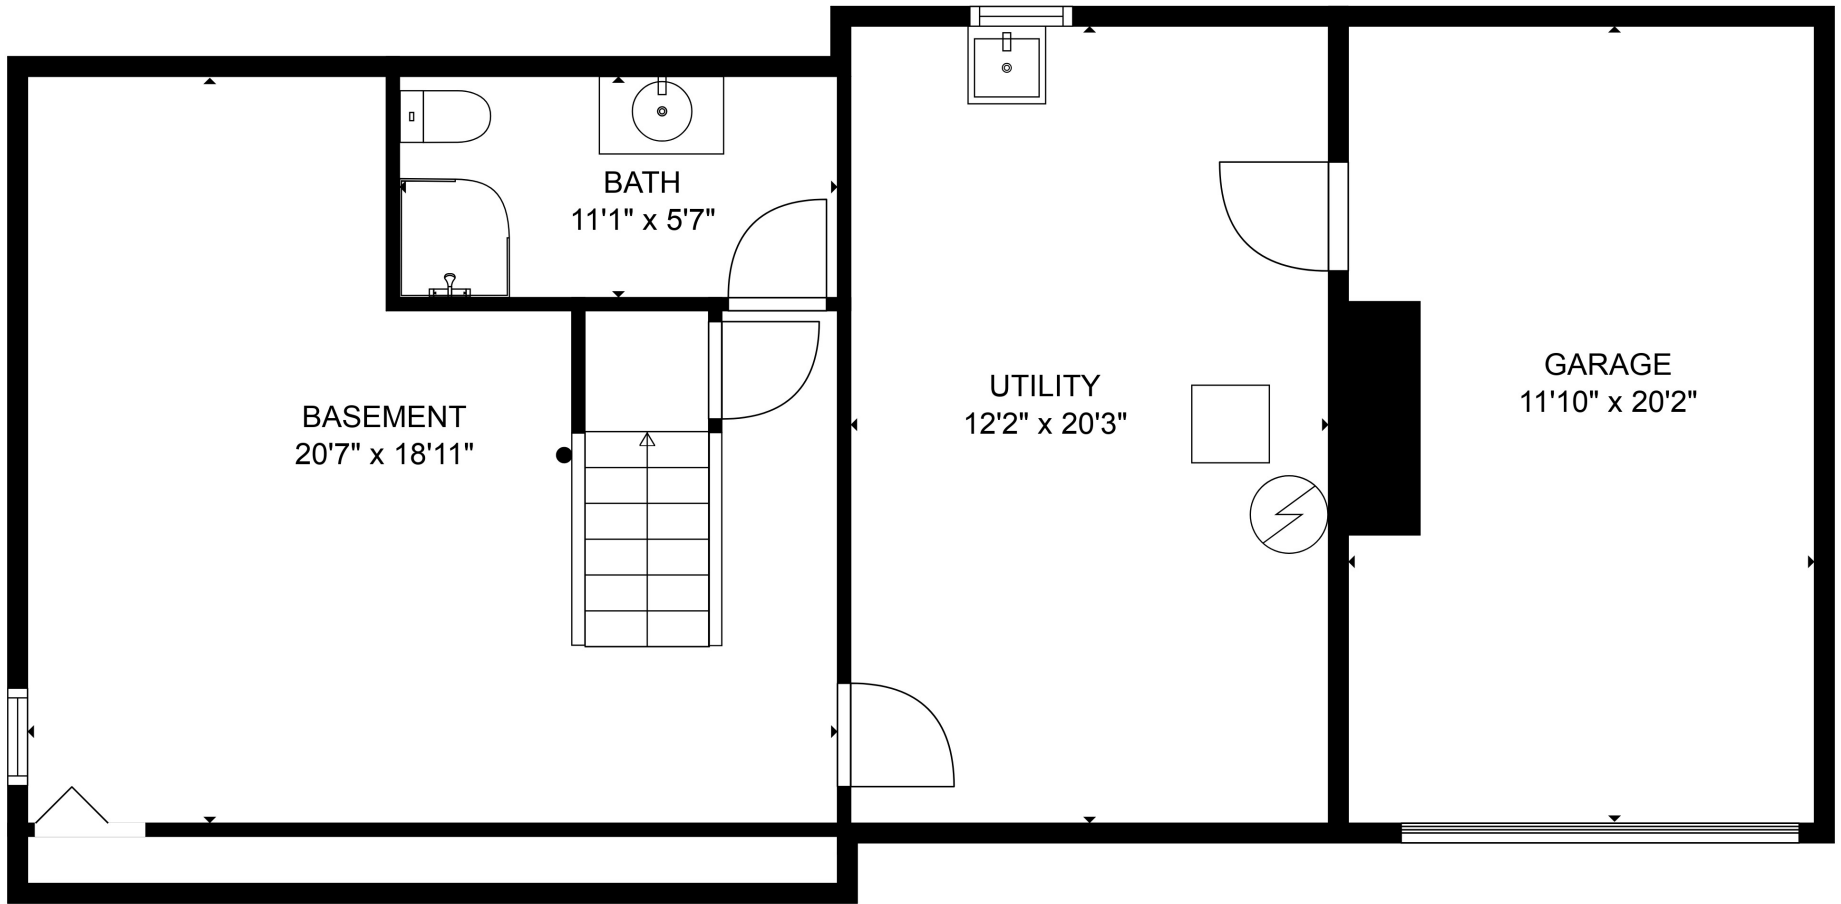

MEASUREMENTS ARE CALCULATED BY CUBICASA TECHNOLOGY. DEEMED HIGHLY RELIABLE BUT NOT GUARANTEED.

GROSS INTERNAL AREA

Below Ground: 403 sq. ft, FLOOR 2: 703 sq. ft, FLOOR 3: 687 sq. ft, FLOOR 4: 0 sq. ft  
 EXCLUDED AREAS: UNDEFINED: 445 sq. ft, GARAGE: 240 sq. ft, UTILITY: 245 sq. ft,  
 COVERED PATIO: 312 sq. ft, FIREPLACE: 6 sq. ft, ATTIC: 251 sq. ft  
 TOTAL: 1793 sq. ft