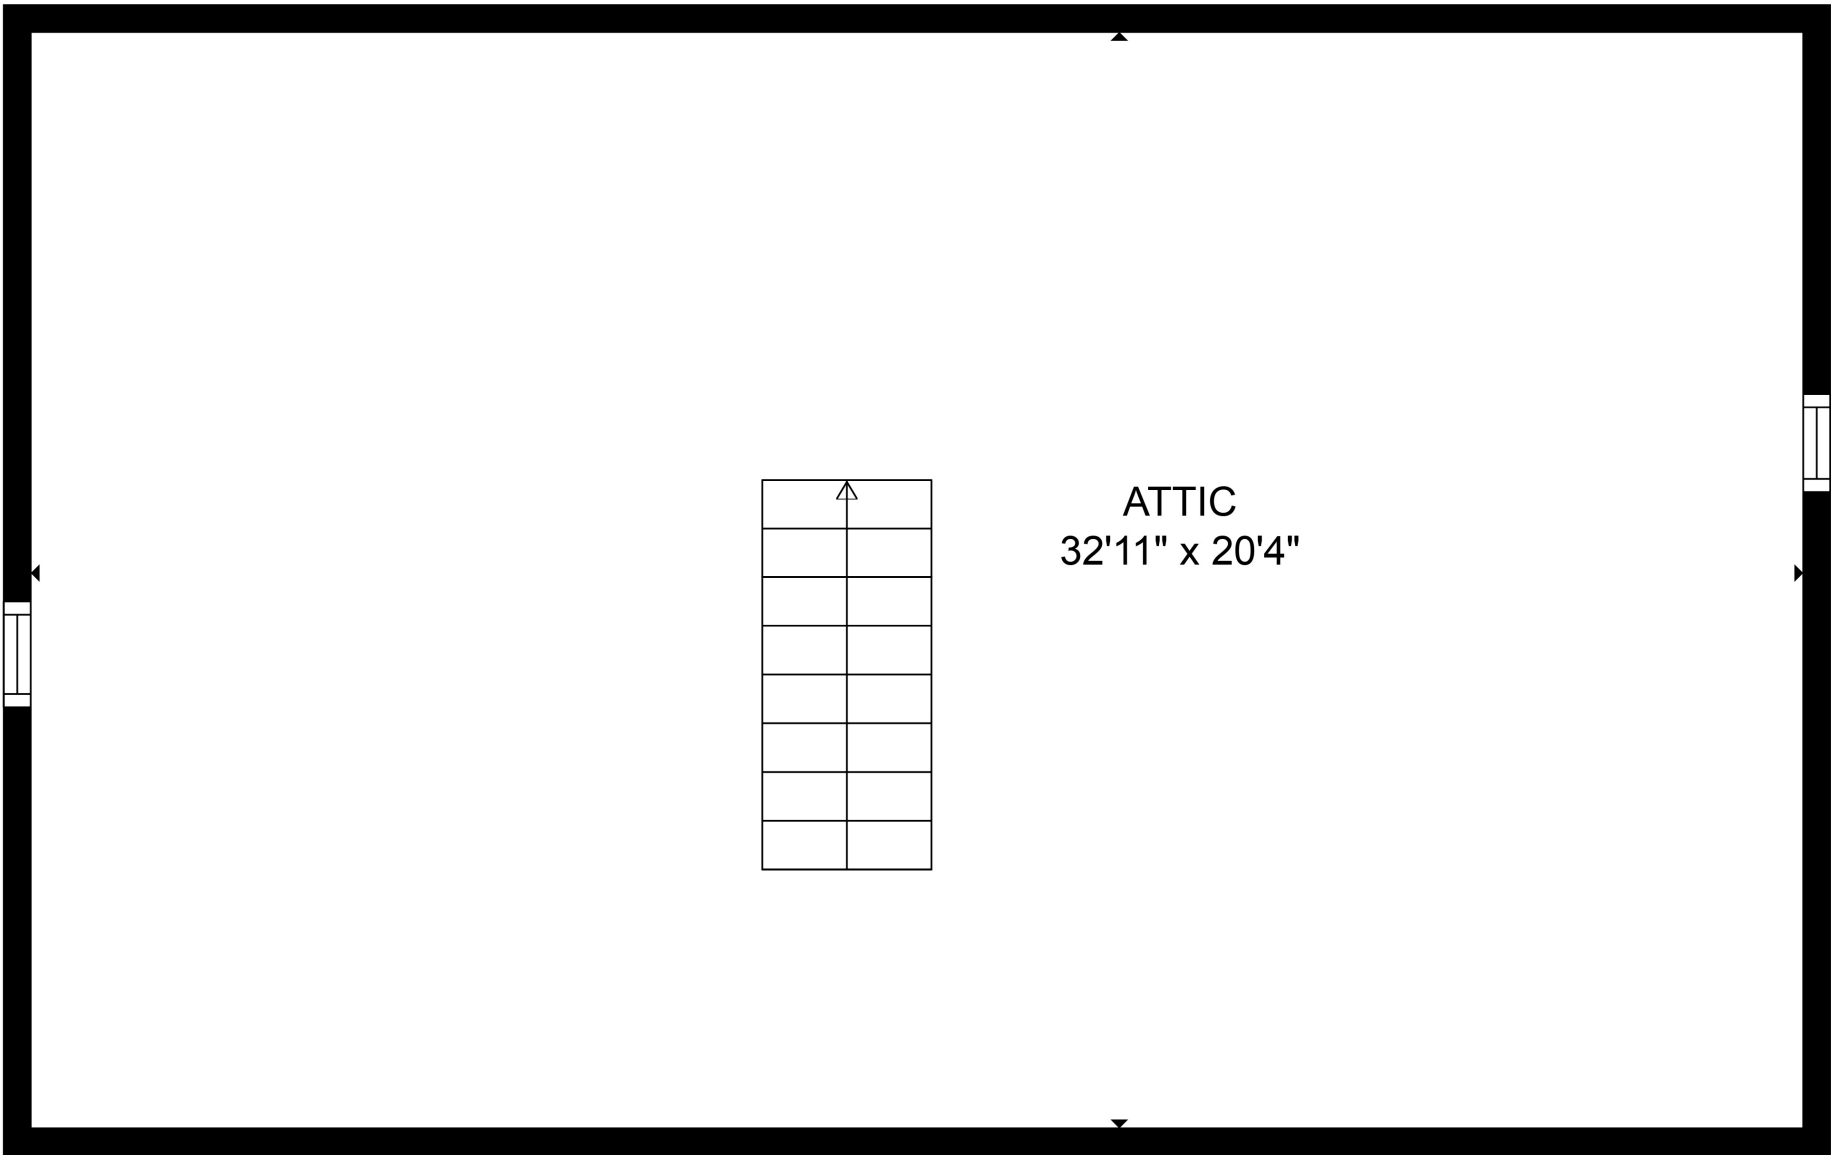

FLOOR 2

FLOOR 3

FLOOR 1

FLOOR 4

GROSS INTERNAL AREA  
 Below Ground: 403 sq. ft, FLOOR 2: 703 sq. ft, FLOOR 3: 687 sq. ft, FLOOR 4: 0 sq. ft  
 EXCLUDED AREAS: UNDEFINED: 445 sq. ft, GARAGE: 240 sq. ft, UTILITY: 245 sq. ft,  
 COVERED PATIO: 312 sq. ft, FIREPLACE: 6 sq. ft, ATTIC: 251 sq. ft  
 TOTAL: 1793 sq. ft

MEASUREMENTS ARE CALCULATED BY CUBICASA TECHNOLOGY. DEEMED HIGHLY RELIABLE BUT NOT GUARANTEED.

GROSS INTERNAL AREA

Below Ground: 403 sq. ft, FLOOR 2: 703 sq. ft, FLOOR 3: 687 sq. ft, FLOOR 4: 0 sq. ft  
 EXCLUDED AREAS: UNDEFINED: 445 sq. ft, GARAGE: 240 sq. ft, UTILITY: 245 sq. ft,  
 COVERED PATIO: 312 sq. ft, FIREPLACE: 6 sq. ft, ATTIC: 251 sq. ft  
 TOTAL: 1793 sq. ft