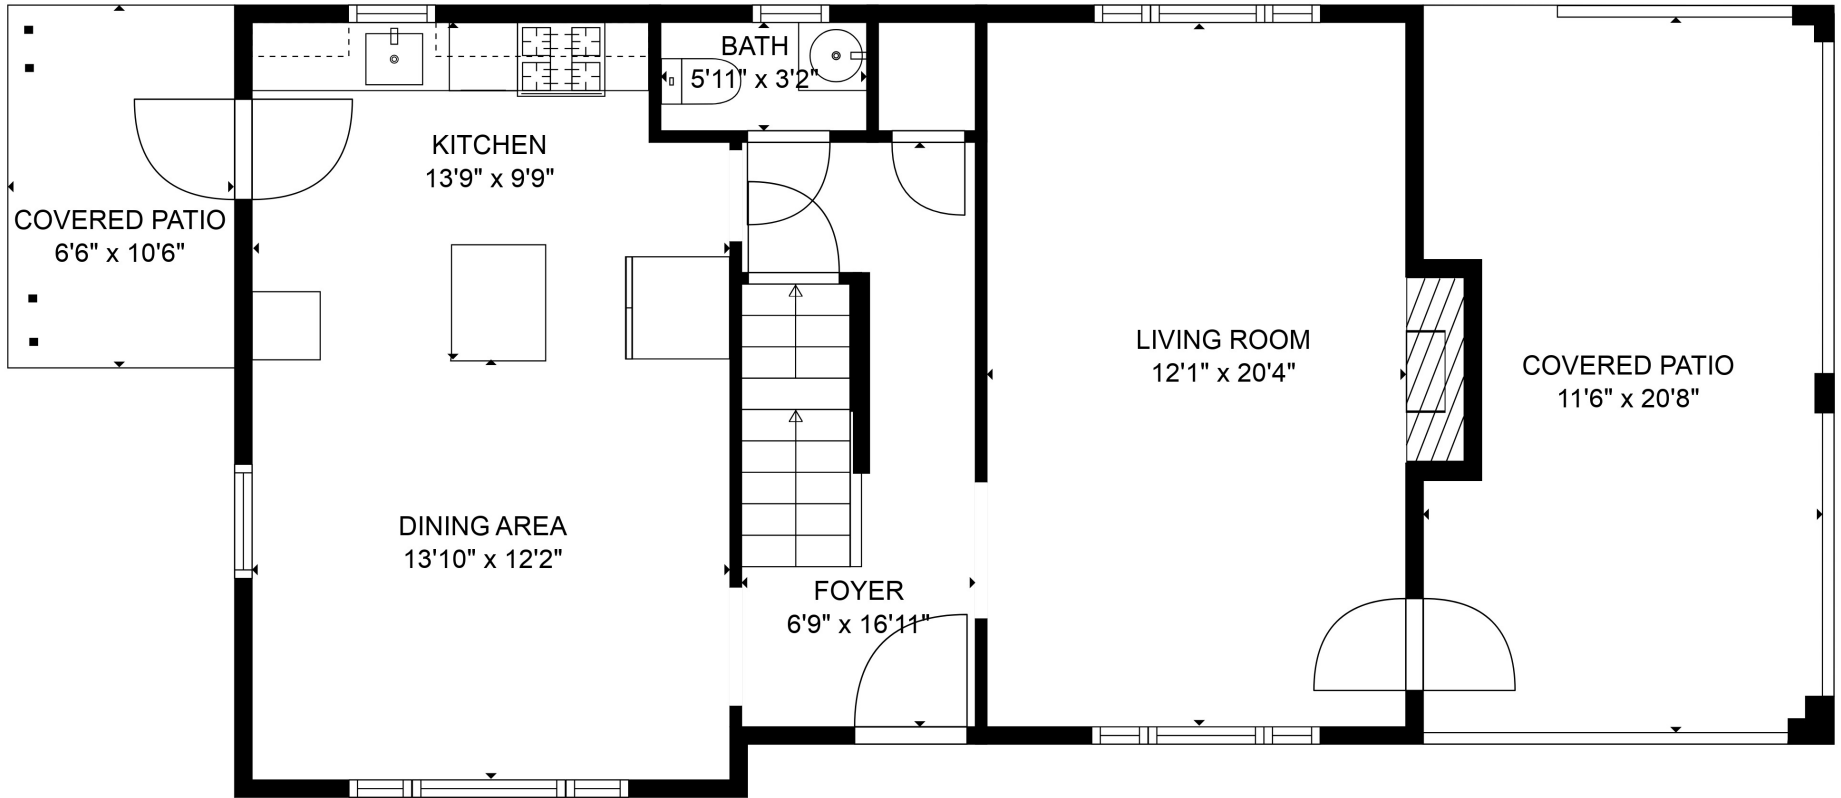

MEASUREMENTS ARE CALCULATED BY CUBICASA TECHNOLOGY. DEEMED HIGHLY RELIABLE BUT NOT GUARANTEED.

GROSS INTERNAL AREA

Below Ground: 403 sq. ft, FLOOR 2: 703 sq. ft, FLOOR 3: 687 sq. ft, FLOOR 4: 0 sq. ft  
 EXCLUDED AREAS: UNDEFINED: 445 sq. ft, GARAGE: 240 sq. ft, UTILITY: 245 sq. ft,  
 COVERED PATIO: 312 sq. ft, FIREPLACE: 6 sq. ft, ATTIC: 251 sq. ft  
 TOTAL: 1793 sq. ft