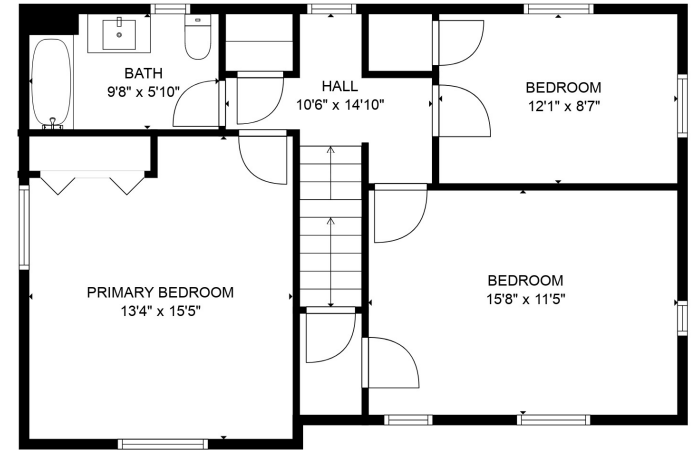

FLOOR 2

FLOOR 3

FLOOR 1

FLOOR 4

GROSS INTERNAL AREA  
 Below Ground: 403 sq. ft, FLOOR 2: 703 sq. ft, FLOOR 3: 687 sq. ft, FLOOR 4: 0 sq. ft  
 EXCLUDED AREAS: UNDEFINED: 445 sq. ft, GARAGE: 240 sq. ft, UTILITY: 245 sq. ft,  
 COVERED PATIO: 312 sq. ft, FIREPLACE: 6 sq. ft, ATTIC: 251 sq. ft  
 TOTAL: 1793 sq. ft

MEASUREMENTS ARE CALCULATED BY CUBICASA TECHNOLOGY. DEEMED HIGHLY RELIABLE BUT NOT GUARANTEED.

GROSS INTERNAL AREA

Below Ground: 403 sq. ft, FLOOR 2: 703 sq. ft, FLOOR 3: 687 sq. ft, FLOOR 4: 0 sq. ft  
 EXCLUDED AREAS: UNDEFINED: 445 sq. ft, GARAGE: 240 sq. ft, UTILITY: 245 sq. ft,  
 COVERED PATIO: 312 sq. ft, FIREPLACE: 6 sq. ft, ATTIC: 251 sq. ft  
 TOTAL: 1793 sq. ft