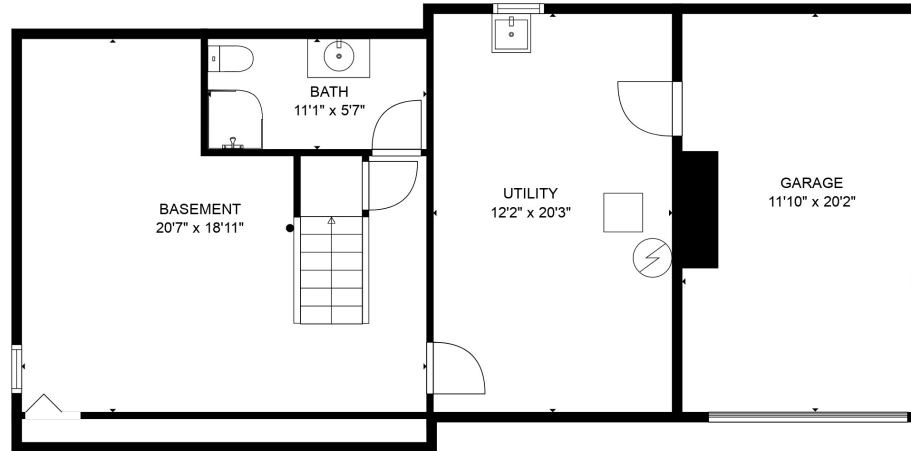

FLOOR 2

FLOOR 3

FLOOR 1

FLOOR 4

GROSS INTERNAL AREA  
 Below Ground: 403 sq. ft, FLOOR 2: 703 sq. ft, FLOOR 3: 687 sq. ft, FLOOR 4: 0 sq. ft  
 EXCLUDED AREAS: UNDEFINED: 445 sq. ft, GARAGE: 240 sq. ft, UTILITY: 245 sq. ft,  
 COVERED PATIO: 312 sq. ft, FIREPLACE: 6 sq. ft, ATTIC: 251 sq. ft  
 TOTAL: 1793 sq. ft

MEASUREMENTS ARE CALCULATED BY CUBICASA TECHNOLOGY. DEEMED HIGHLY RELIABLE BUT NOT GUARANTEED.

GROSS INTERNAL AREA

Below Ground: 403 sq. ft, FLOOR 2: 703 sq. ft, FLOOR 3: 687 sq. ft, FLOOR 4: 0 sq. ft  
 EXCLUDED AREAS: UNDEFINED: 445 sq. ft, GARAGE: 240 sq. ft, UTILITY: 245 sq. ft,  
 COVERED PATIO: 312 sq. ft, FIREPLACE: 6 sq. ft, ATTIC: 251 sq. ft  
 TOTAL: 1793 sq. ft