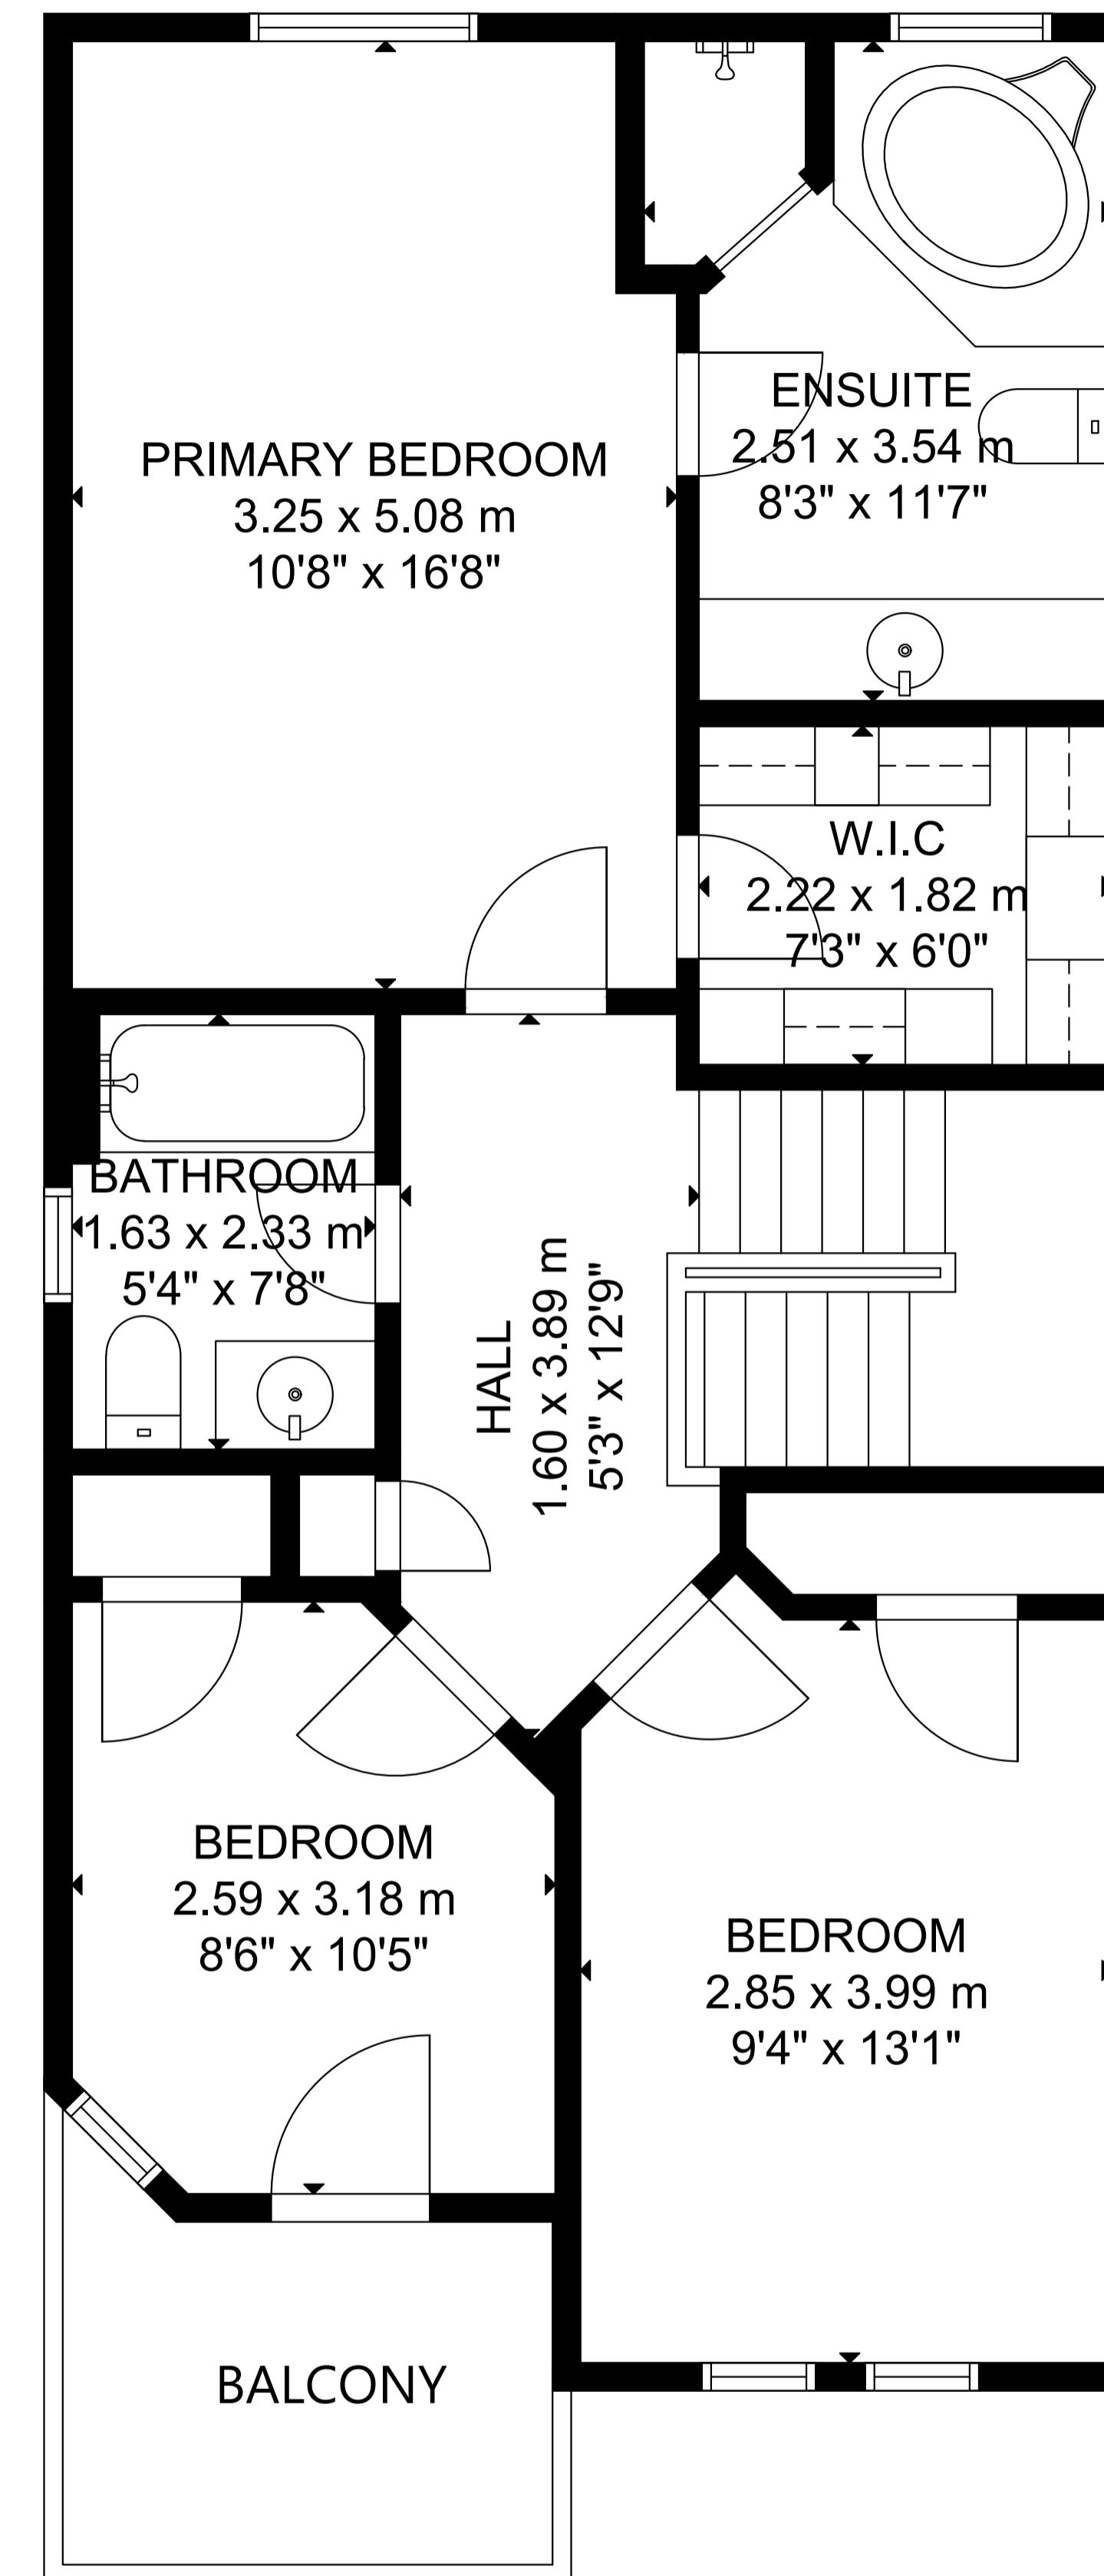

152 Bourbon Place

LOWER FLOOR

MAIN FLOOR

SECOND FLOOR

GROSS INTERNAL AREA
 LOWER FLOOR: 54 m²/582 sq ft, SECOND FLOOR: 67 m²/719 sq ft
 MAIN FLOOR: 53 m²/566 sq ft
 EXCLUDED AREA: GARAGE: 19 m²/203 sq ft
 TOTAL: 174 m²/1,867 sq ft
 SIZE AND DIMENSIONS ARE APPROXIMATE, ACTUAL MAY VARY.