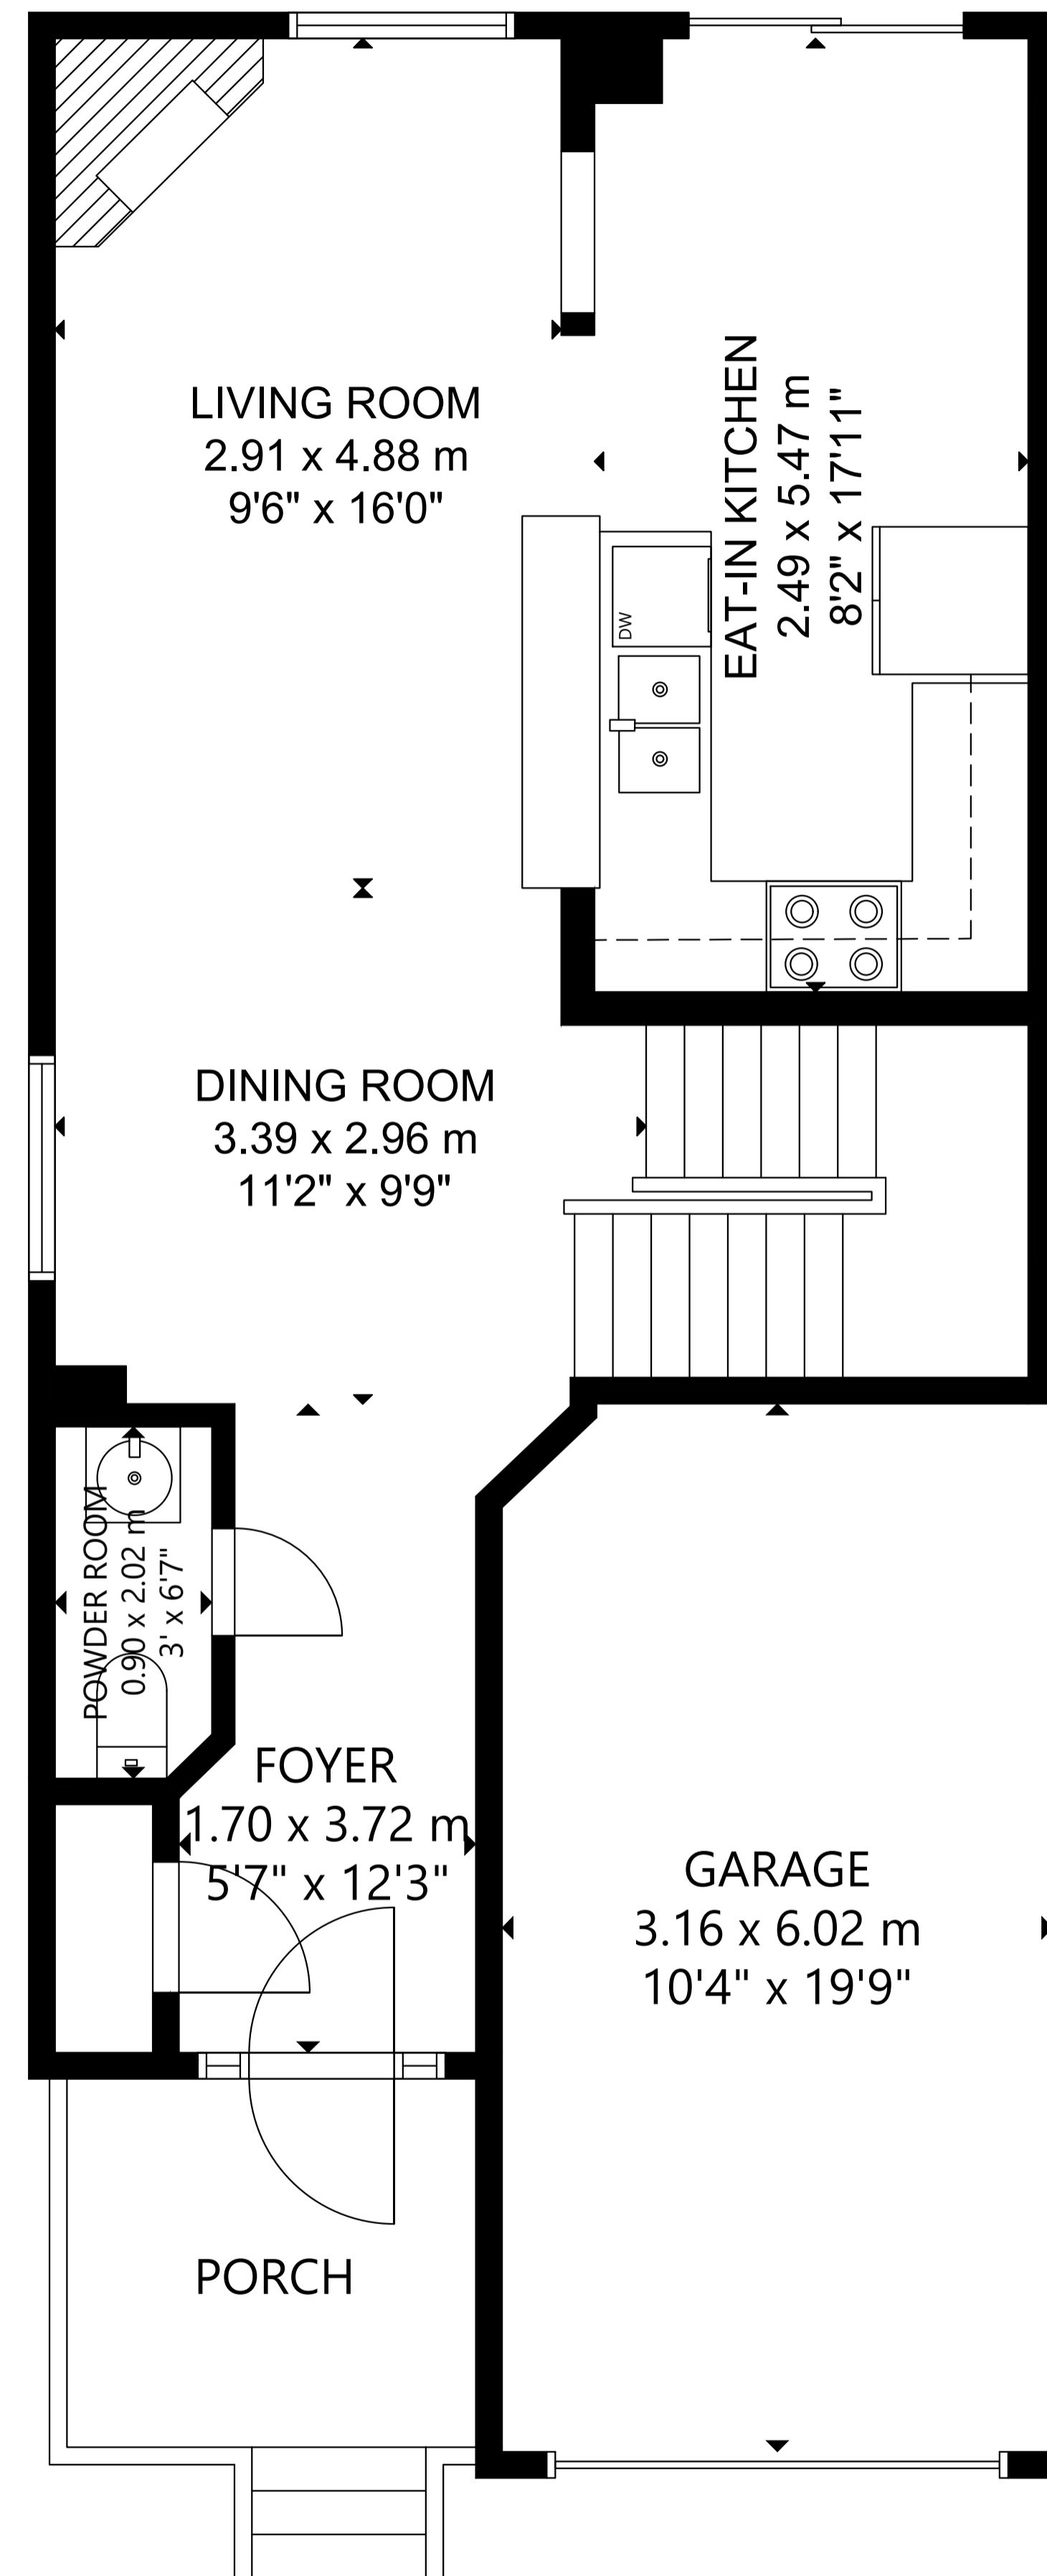

152 Bourbon Place

LOWER FLOOR

MAIN FLOOR

SECOND FLOOR

GROSS INTERNAL AREA
 LOWER FLOOR: 54 m²/582 sq ft, SECOND FLOOR: 67 m²/719 sq ft
 MAIN FLOOR: 53 m²/566 sq ft
 EXCLUDED AREA: GARAGE: 19 m²/203 sq ft
 TOTAL: 174 m²/1,867 sq ft
 SIZE AND DIMENSIONS ARE APPROXIMATE, ACTUAL MAY VARY.