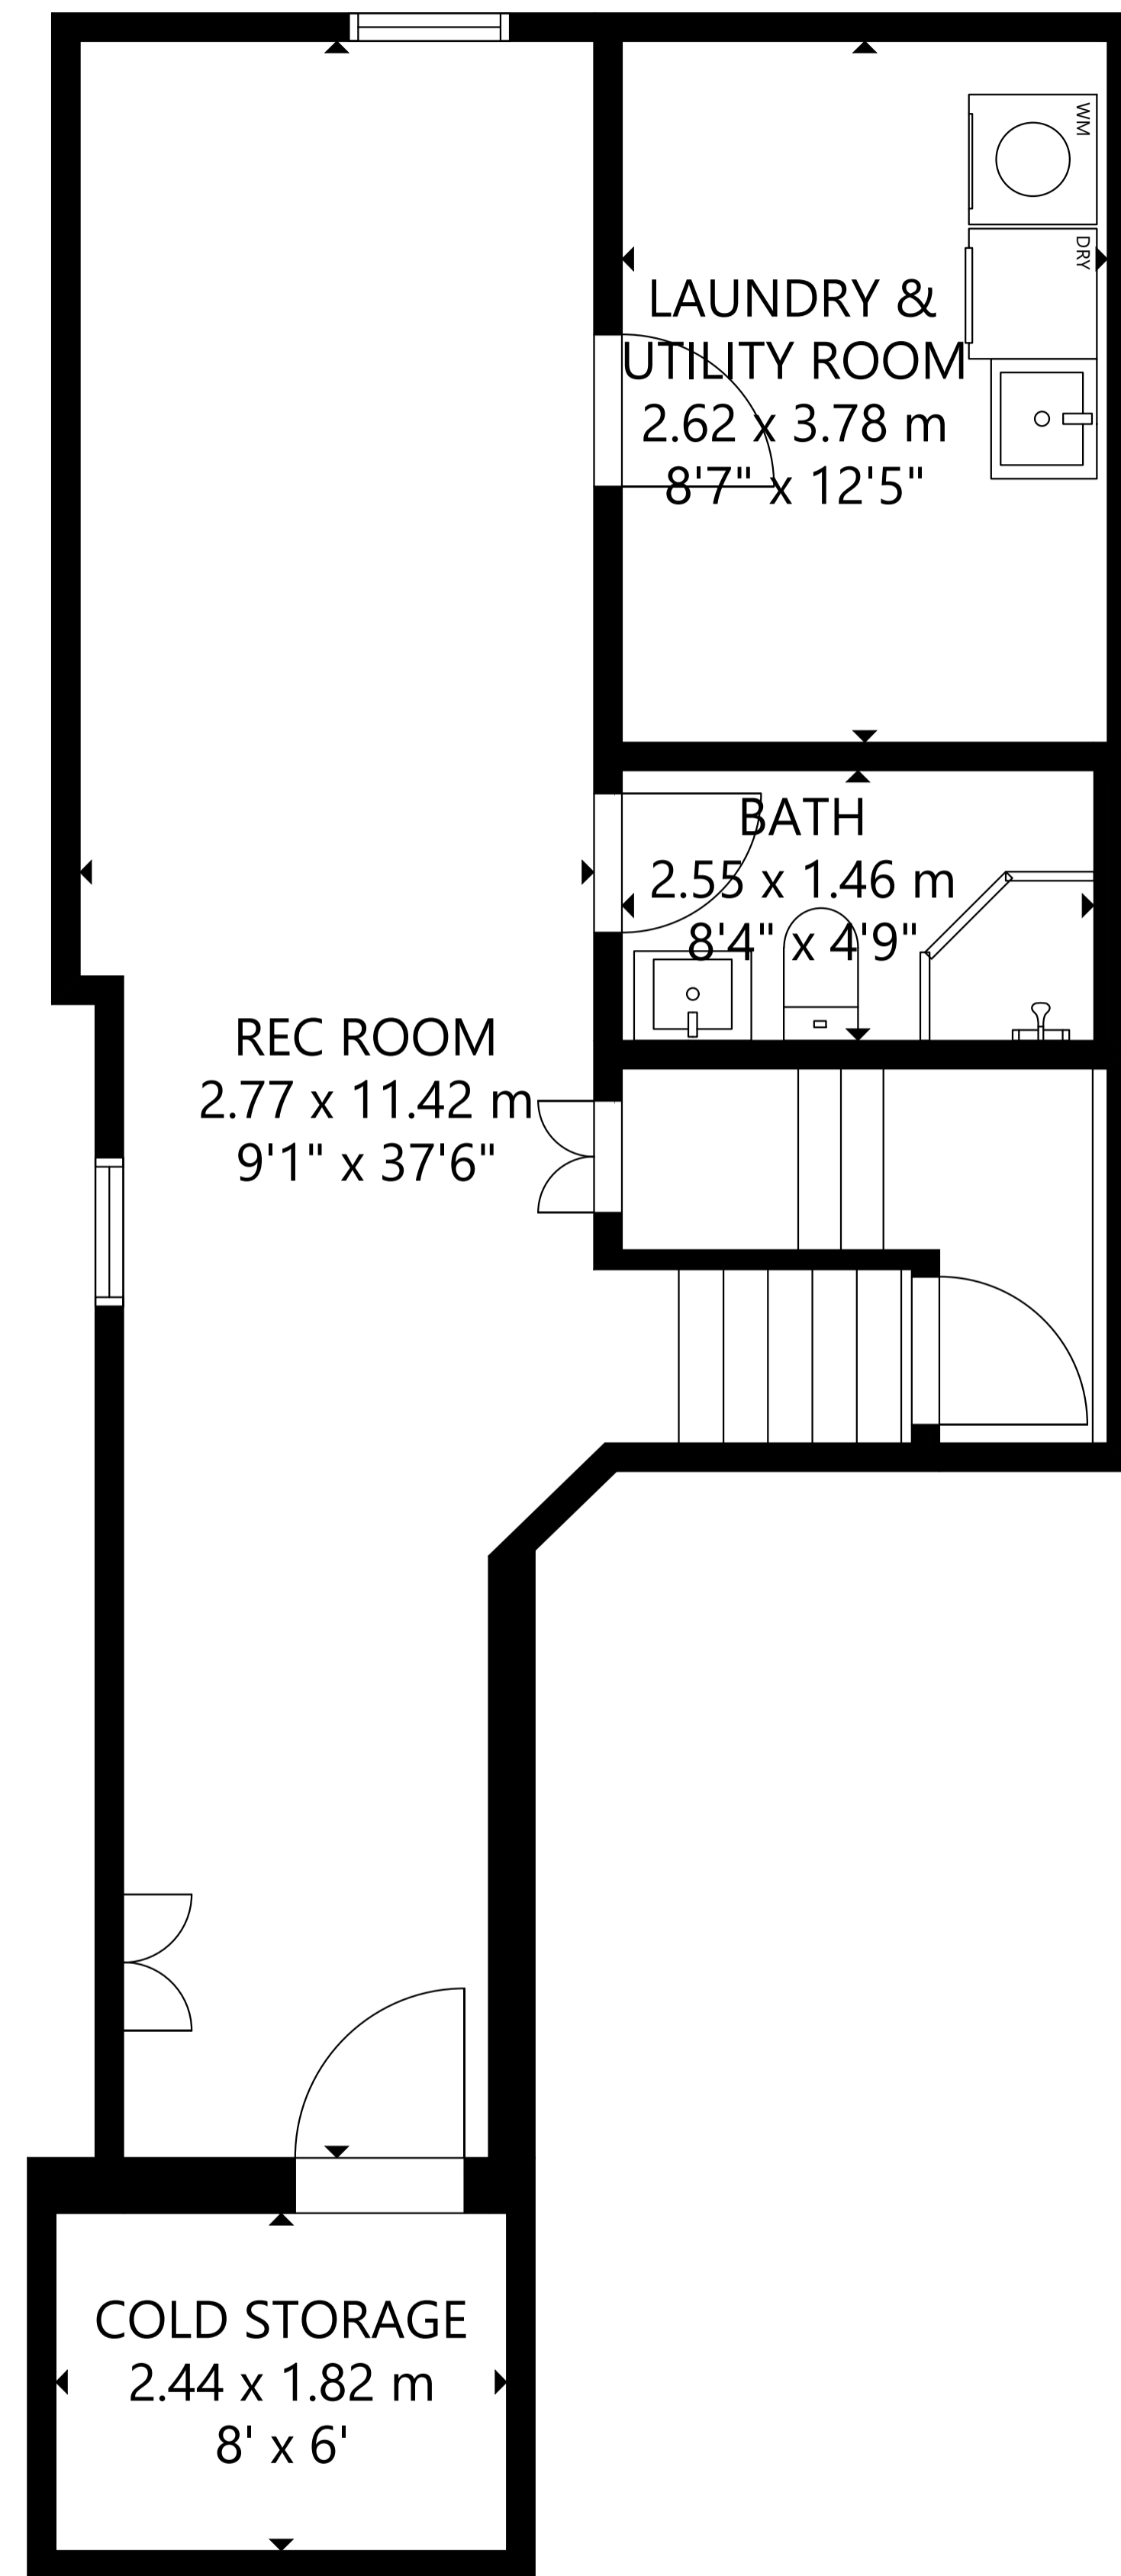

152 Bourbon Place

LOWER FLOOR

MAIN FLOOR

SECOND FLOOR

GROSS INTERNAL AREA
 LOWER FLOOR: 54 m²/582 sq ft, SECOND FLOOR: 67 m²/719 sq ft
 MAIN FLOOR: 53 m²/566 sq ft
 EXCLUDED AREA: GARAGE: 19 m²/203 sq ft
 TOTAL: 174 m²/1,867 sq ft
 SIZE AND DIMENSIONS ARE APPROXIMATE, ACTUAL MAY VARY.