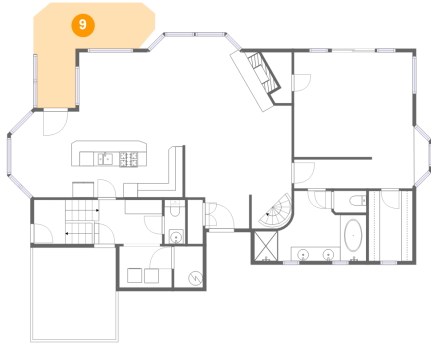

275 Salishan Drive, Indian Shores, Lincoln Beach, Gleneden Beach, Lincoln County, Oregon, United

9 Floor 2 - Deck

Dimensions: 17'0" x 14'9"
Area: 149 sq. ft
Counted as living area: No

Heated: No
Finished: Yes
Enclosed: No
Contiguous: Yes
Permitted: Yes
Wet space: No
Addition: No
Conversion: No