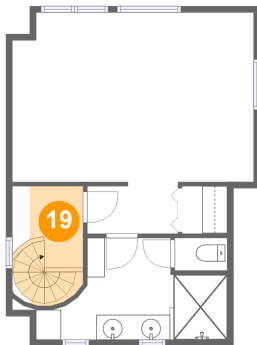

19 Floor 3 - Hall

Dimensions: 4'3" x 6'6"
Area: 44 sq. ft
Counted as living area: No

Heated: Yes
Finished: Yes
Enclosed: Yes
Contiguous: Yes
Permitted: Yes
Wet space: No
Addition: No
Conversion: No