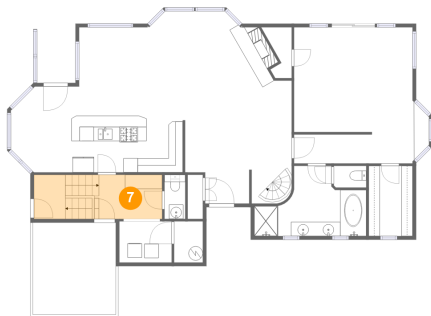

7 Floor 2 - Hall

Dimensions: 8'10" x 6'2"
Area: 111 sq. ft
Counted as living area: Yes

Heated: Yes
Finished: Yes
Enclosed: Yes
Contiguous: Yes
Permitted: Yes
Wet space: No
Addition: No
Conversion: No