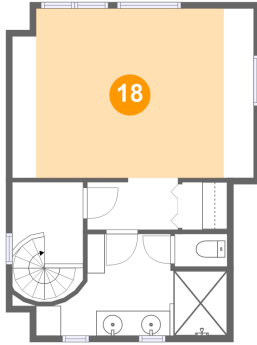

275 Salishan Drive, Indian Shores, Lincoln Beach, Gleneden Beach, Lincoln County, Oregon, United

18 Floor 3 - Bedroom

Dimensions: 19'3" x 13'6"
Area: 202 sq. ft
Counted as living area: Yes

Heated: Yes
Finished: Yes
Enclosed: Yes
Contiguous: Yes
Permitted: Yes
Wet space: No
Addition: No
Conversion: No