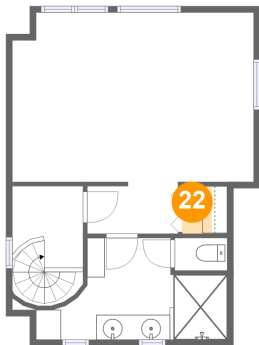

Dimensions: 4'2" x 2'7"
Area: 11 sq. ft
Counted as living area: No

Heated: Yes
Finished: Yes
Enclosed: Yes
Contiguous: Yes
Permitted: Yes
Wet space: Yes
Addition: No
Conversion: No

275 Salishan Drive, Indian Shores, Lincoln Beach, Gleneden Beach, Lincoln County, Oregon, United

21 Floor 3 - Hall

Dimensions: 7'3" x 4'2"
Area: 29 sq. ft
Counted as living area: Yes

Heated: Yes
Finished: Yes
Enclosed: Yes
Contiguous: Yes
Permitted: Yes
Wet space: No
Addition: No
Conversion: No

22 Floor 3 - Cl