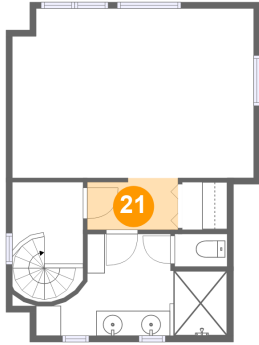

275 Salishan Drive, Indian Shores, Lincoln Beach, Gleneden Beach, Lincoln County, Oregon, United

21 Floor 3 - Hall

Dimensions: 7'3" x 4'2"
Area: 29 sq. ft
Counted as living area: Yes

Heated: Yes
Finished: Yes
Enclosed: Yes
Contiguous: Yes
Permitted: Yes
Wet space: No
Addition: No
Conversion: No