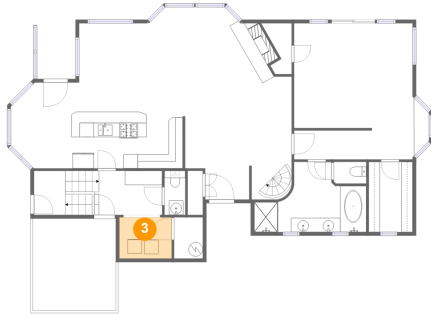

275 Salishan Drive, Indian Shores, Lincoln Beach, Gleneden Beach, Lincoln County, Oregon, United

3 Floor 2 - Laundry

Dimensions: 7'4" x 5'9"
Area: 42 sq. ft
Counted as living area: Yes

Heated: Yes
Finished: Yes
Enclosed: Yes
Contiguous: Yes
Permitted: Yes
Wet space: No
Addition: No
Conversion: No