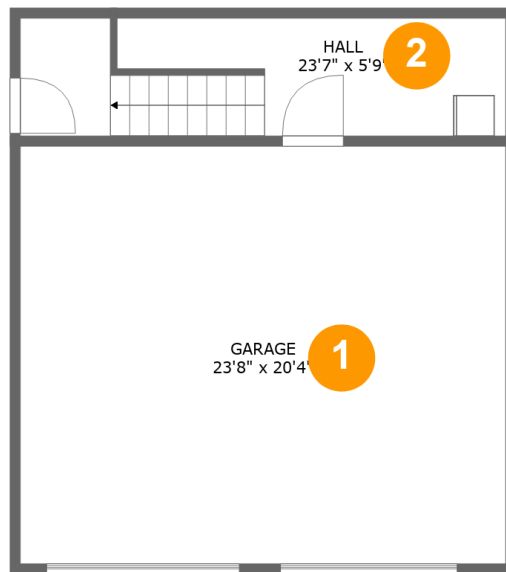

**275 Salishan Drive, Indian Shores, Lincoln Beach,
Gleneden Beach, Lincoln County, Oregon, United**

Room dimensions

Floor 1

Total sqft: 682

Living area: 0

#		Dimensions	sqft	Counted as living area
1	Garage	23'8" x 20'4"	482 sq. ft	No
2	Hall	23'7" x 5'9"	133 sq. ft	No

275 Salishan Drive, Indian Shores, Lincoln Beach, Gleneden Beach, Lincoln County, Oregon, United

Room dimensions

Floor 2

Total sqft: 2048 Living area: 1649

#		Dimensions	sqft	Counted as living area
3	Laundry	7'4" x 5'9"	42 sq. ft	Yes
4	Living Room	14'11" x 27'0"	350 sq. ft	Yes
5	Garage	11'8" x 12'11"	150 sq. ft	No
6	WC	2'11" x 6'2"	18 sq. ft	Yes
7	Hall	8'10" x 6'2"	111 sq. ft	Yes
8	WC	4'7" x 3'1"	14 sq. ft	Yes
9	Deck	17'0" x 14'9"	149 sq. ft	No
10	Primary Bath	15'9" x 9'10"	108 sq. ft	Yes
11	Kitchen	15'0" x 7'3"	110 sq. ft	Yes
12	W.I.C.	6'2" x 9'10"	61 sq. ft	Yes
13	Dining Area	15'4" x 15'3"	201 sq. ft	Yes