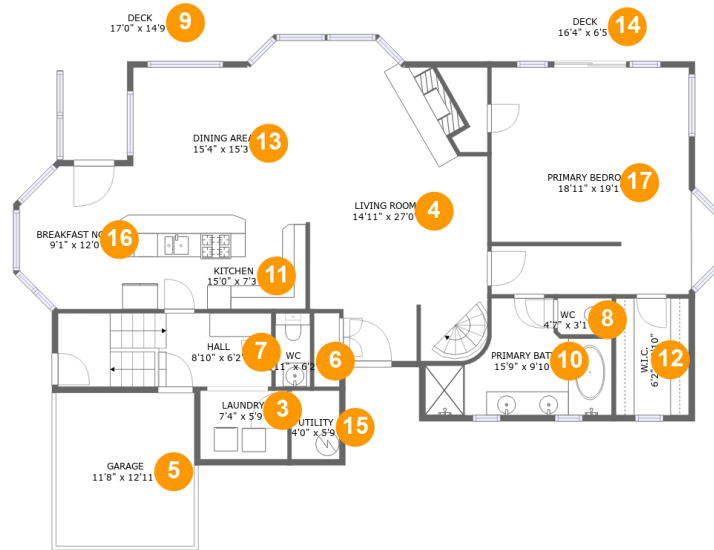

**275 Salishan Drive, Indian Shores, Lincoln Beach,
Gleneden Beach, Lincoln County, Oregon, United**

Room dimensions

Floor 1

Total sqft: 682

Living area: 0

#		Dimensions	sqft	Counted as living area
1	Garage	23'8" x 20'4"	482 sq. ft	No
2	Hall	23'7" x 5'9"	133 sq. ft	No

275 Salishan Drive, Indian Shores, Lincoln Beach, Gleneden Beach, Lincoln County, Oregon, United

Room dimensions

Floor 2

Total sqft: 2048 Living area: 1649

#		Dimensions	sqft	Counted as living area
3	Laundry	7'4" x 5'9"	42 sq. ft	Yes
4	Living Room	14'11" x 27'0"	350 sq. ft	Yes
5	Garage	11'8" x 12'11"	150 sq. ft	No
6	WC	2'11" x 6'2"	18 sq. ft	Yes
7	Hall	8'10" x 6'2"	111 sq. ft	Yes
8	WC	4'7" x 3'1"	14 sq. ft	Yes
9	Deck	17'0" x 14'9"	149 sq. ft	No
10	Primary Bath	15'9" x 9'10"	108 sq. ft	Yes
11	Kitchen	15'0" x 7'3"	110 sq. ft	Yes
12	W.I.C.	6'2" x 9'10"	61 sq. ft	Yes
13	Dining Area	15'4" x 15'3"	201 sq. ft	Yes

**275 Salishan Drive, Indian Shores, Lincoln Beach,
Gleneden Beach, Lincoln County, Oregon, United**

#		Dimensions	sqft	Counted as living area
14	Deck	16'4" x 6'5"	100 sq. ft	No
15	Utility	4'0" x 5'9"	23 sq. ft	Yes
16	Breakfast Nook	9'1" x 12'0"	99 sq. ft	Yes
17	Primary Bedroom	18'11" x 19'1"	328 sq. ft	Yes

275 Salishan Drive, Indian Shores, Lincoln Beach, Gleneden Beach, Lincoln County, Oregon, United

Room dimensions

Floor 3

Total sqft: 515 Living area: 382

#		Dimensions	sqft	Counted as living area
18	Bedroom	19'3" x 13'6"	202 sq. ft	Yes
19	Hall	4'3" x 6'6"	44 sq. ft	No
20	WC	4'2" x 2'7"	11 sq. ft	No
21	Hall	7'3" x 4'2"	29 sq. ft	Yes
22	Cl	3'7" x 3'10"	9 sq. ft	Yes
23	Bath	15'3" x 8'1"	67 sq. ft	Yes