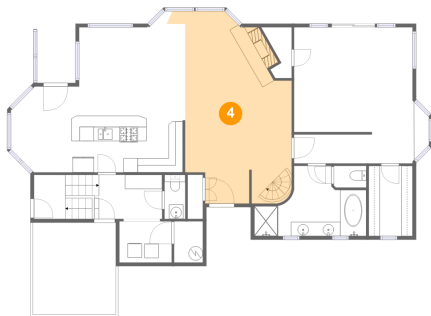

2 Floor 1 - Hall

Dimensions: 23'7" x 5'9"
Area: 133 sq. ft
Counted as living area: No

Heated: Yes
Finished: Yes
Enclosed: Yes
Contiguous: No
Permitted: Yes
Wet space: No
Addition: No
Conversion: No

275 Salishan Drive, Indian Shores, Lincoln Beach, Gleneden Beach, Lincoln County, Oregon, United

3 Floor 2 - Laundry

Dimensions: 7'4" x 5'9"
Area: 42 sq. ft
Counted as living area: Yes

Heated: Yes
Finished: Yes
Enclosed: Yes
Contiguous: Yes
Permitted: Yes
Wet space: No
Addition: No
Conversion: No

4 Floor 2 - Living Room