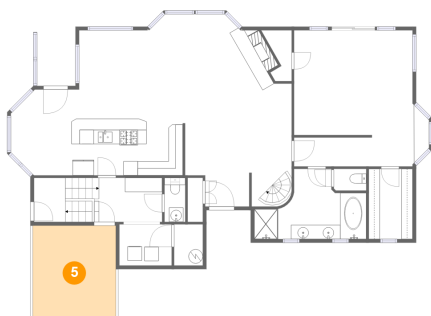

2 Floor 1 - Hall

Dimensions: 23'7" x 5'9"
Area: 133 sq. ft
Counted as living area: No

Heated: Yes
Finished: Yes
Enclosed: Yes
Contiguous: No
Permitted: Yes
Wet space: No
Addition: No
Conversion: No

275 Salishan Drive, Indian Shores, Lincoln Beach, Gleneden Beach, Lincoln County, Oregon, United

3 Floor 2 - Laundry

Dimensions: 7'4" x 5'9"
Area: 42 sq. ft
Counted as living area: Yes

Heated: Yes
Finished: Yes
Enclosed: Yes
Contiguous: Yes
Permitted: Yes
Wet space: No
Addition: No
Conversion: No

4 Floor 2 - Living Room

Dimensions: 11'8" x 12'11"
Area: 150 sq. ft
Counted as living area: No

Heated: No
Finished: No
Enclosed: Yes
Contiguous: Yes
Permitted: Yes
Wet space: No
Addition: No
Conversion: No

275 Salishan Drive, Indian Shores, Lincoln Beach, Gleneden Beach, Lincoln County, Oregon, United