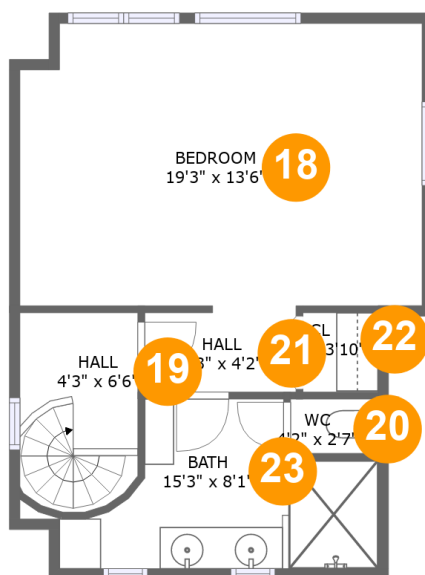

**275 Salishan Drive, Indian Shores, Lincoln Beach,
Gleneden Beach, Lincoln County, Oregon, United**

Room dimensions

Floor 1

Total sqft: 682

Living area: 0

#		Dimensions	sqft	Counted as living area
1	Garage	23'8" x 20'4"	482 sq. ft	No
2	Hall	23'7" x 5'9"	133 sq. ft	No

275 Salishan Drive, Indian Shores, Lincoln Beach, Gleneden Beach, Lincoln County, Oregon, United

Room dimensions

Floor 2

Total sqft: 2048 Living area: 1649

#		Dimensions	sqft	Counted as living area
3	Laundry	7'4" x 5'9"	42 sq. ft	Yes
4	Living Room	14'11" x 27'0"	350 sq. ft	Yes
5	Garage	11'8" x 12'11"	150 sq. ft	No
6	WC	2'11" x 6'2"	18 sq. ft	Yes
7	Hall	8'10" x 6'2"	111 sq. ft	Yes
8	WC	4'7" x 3'1"	14 sq. ft	Yes
9	Deck	17'0" x 14'9"	149 sq. ft	No
10	Primary Bath	15'9" x 9'10"	108 sq. ft	Yes
11	Kitchen	15'0" x 7'3"	110 sq. ft	Yes
12	W.I.C.	6'2" x 9'10"	61 sq. ft	Yes
13	Dining Area	15'4" x 15'3"	201 sq. ft	Yes

**275 Salishan Drive, Indian Shores, Lincoln Beach,
Gleneden Beach, Lincoln County, Oregon, United**

#		Dimensions	sqft	Counted as living area
14	Deck	16'4" x 6'5"	100 sq. ft	No
15	Utility	4'0" x 5'9"	23 sq. ft	Yes
16	Breakfast Nook	9'1" x 12'0"	99 sq. ft	Yes
17	Primary Bedroom	18'11" x 19'1"	328 sq. ft	Yes

275 Salishan Drive, Indian Shores, Lincoln Beach, Gleneden Beach, Lincoln County, Oregon, United

Room dimensions

Floor 3

Total sqft: 515 Living area: 382

#		Dimensions	sqft	Counted as living area
18	Bedroom	19'3" x 13'6"	202 sq. ft	Yes
19	Hall	4'3" x 6'6"	44 sq. ft	No
20	WC	4'2" x 2'7"	11 sq. ft	No
21	Hall	7'3" x 4'2"	29 sq. ft	Yes
22	Cl	3'7" x 3'10"	9 sq. ft	Yes
23	Bath	15'3" x 8'1"	67 sq. ft	Yes