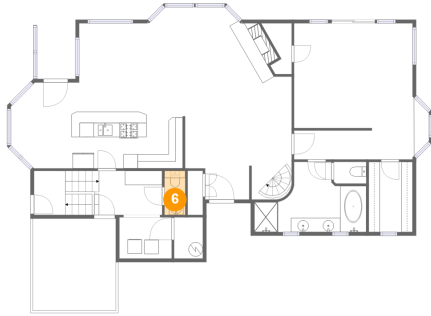

275 Salishan Drive, Indian Shores, Lincoln Beach, Gleneden Beach, Lincoln County, Oregon, United

6 Floor 2 - WC

Dimensions: 2'11" x 6'2"
Area: 18 sq. ft
Counted as living area: Yes

Heated: Yes
Finished: Yes
Enclosed: Yes
Contiguous: Yes
Permitted: Yes
Wet space: Yes
Addition: No
Conversion: No