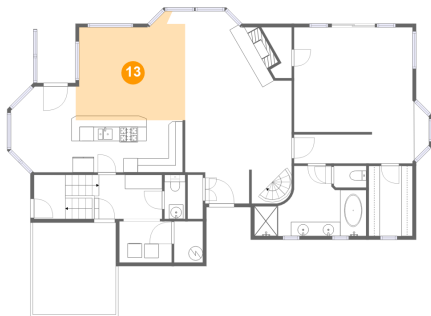

Dimensions: 15'0" x 7'3"
Area: 110 sq. ft
Counted as living area: Yes

Heated: Yes
Finished: Yes
Enclosed: Yes
Contiguous: Yes
Permitted: Yes
Wet space: No
Addition: No
Conversion: No

275 Salishan Drive, Indian Shores, Lincoln Beach, Gleneden Beach, Lincoln County, Oregon, United

12 Floor 2 - W.I.C.

Dimensions: 6'2" x 9'10"
Area: 61 sq. ft
Counted as living area: Yes

Heated: Yes
Finished: Yes
Enclosed: Yes
Contiguous: Yes
Permitted: Yes
Wet space: No
Addition: No
Conversion: No

13 Floor 2 - Dining Area