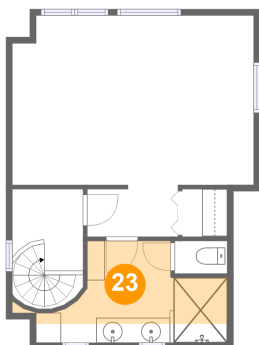

23 Floor 3 - Bath

Dimensions: 15'3" x 8'1"
Area: 67 sq. ft
Counted as living area: Yes

Heated: Yes
Finished: Yes
Enclosed: Yes
Contiguous: Yes
Permitted: Yes
Wet space: Yes
Addition: No
Conversion: No