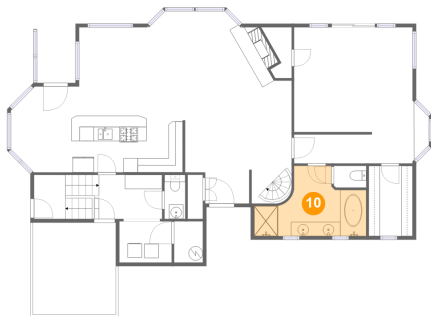

9 Floor 2 - Deck

Dimensions: 17'0" x 14'9"
Area: 149 sq. ft
Counted as living area: No

Heated: No
Finished: Yes
Enclosed: No
Contiguous: Yes
Permitted: Yes
Wet space: No
Addition: No
Conversion: No

10 Floor 2 - Primary Bath