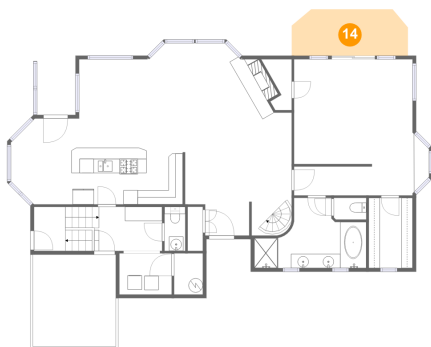

14 Floor 2 - Deck

Dimensions: 16'4" x 6'5"
Area: 100 sq. ft
Counted as living area: No

Heated: No
Finished: Yes
Enclosed: No
Contiguous: Yes
Permitted: Yes
Wet space: No
Addition: No
Conversion: No