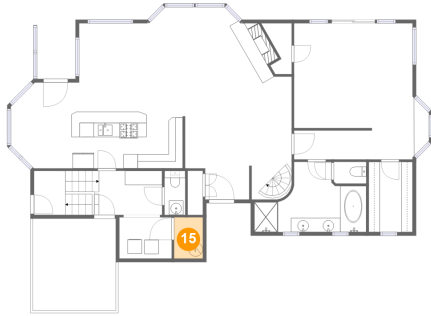

275 Salishan Drive, Indian Shores, Lincoln Beach, Gleneden Beach, Lincoln County, Oregon, United

15 Floor 2 - Utility

Dimensions: 4'0" x 5'9"
Area: 23 sq. ft
Counted as living area: Yes

Heated: Yes
Finished: Yes
Enclosed: Yes
Contiguous: Yes
Permitted: Yes
Wet space: No
Addition: No
Conversion: No