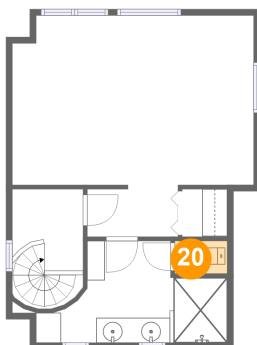

18 Floor 3 - Bedroom

Dimensions: 19'3" x 13'6"
Area: 202 sq. ft
Counted as living area: Yes

Heated: Yes
Finished: Yes
Enclosed: Yes
Contiguous: Yes
Permitted: Yes
Wet space: No
Addition: No
Conversion: No

19 Floor 3 - Hall

Dimensions: 4'3" x 6'6"
Area: 44 sq. ft
Counted as living area: No

Heated: Yes
Finished: Yes
Enclosed: Yes
Contiguous: Yes
Permitted: Yes
Wet space: No
Addition: No
Conversion: No

20 Floor 3 - WC