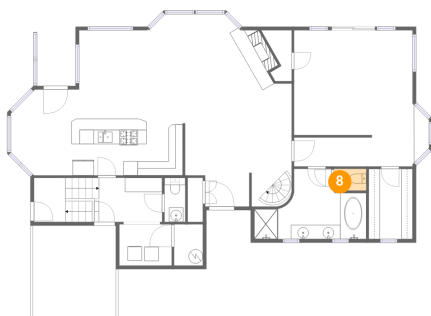

8 Floor 2 - WC

Dimensions: 4'7" x 3'1"
Area: 14 sq. ft
Counted as living area: Yes

Heated: Yes
Finished: Yes
Enclosed: Yes
Contiguous: Yes
Permitted: Yes
Wet space: Yes
Addition: No
Conversion: No