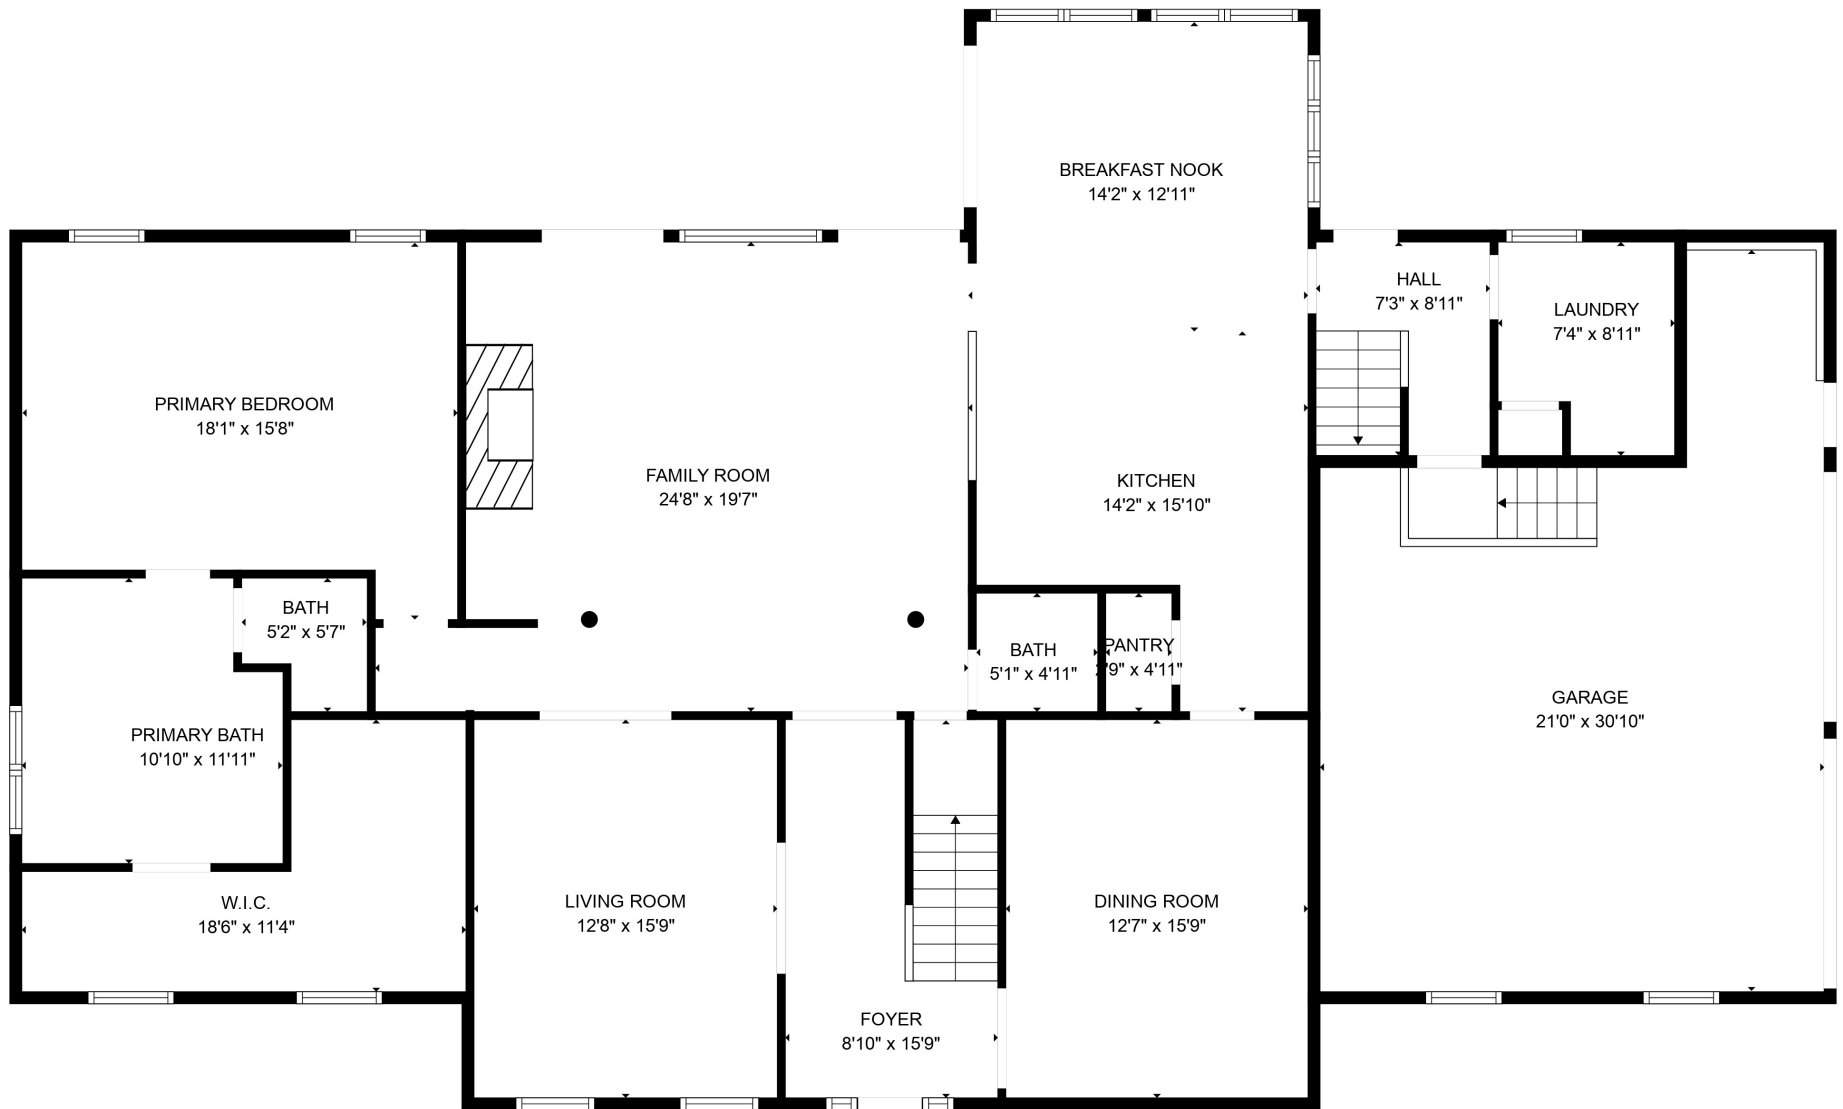

Total scanned area: 4450 sq. ft

SIZES AND DIMENSIONS ARE APPROXIMATE. ACTUAL MAY VARY.

Total scanned area: 4450 sq. ft

SIZES AND DIMENSIONS ARE APPROXIMATE. ACTUAL MAY VARY.

Total scanned area: 4450 sq. ft

SIZES AND DIMENSIONS ARE APPROXIMATE. ACTUAL MAY VARY.