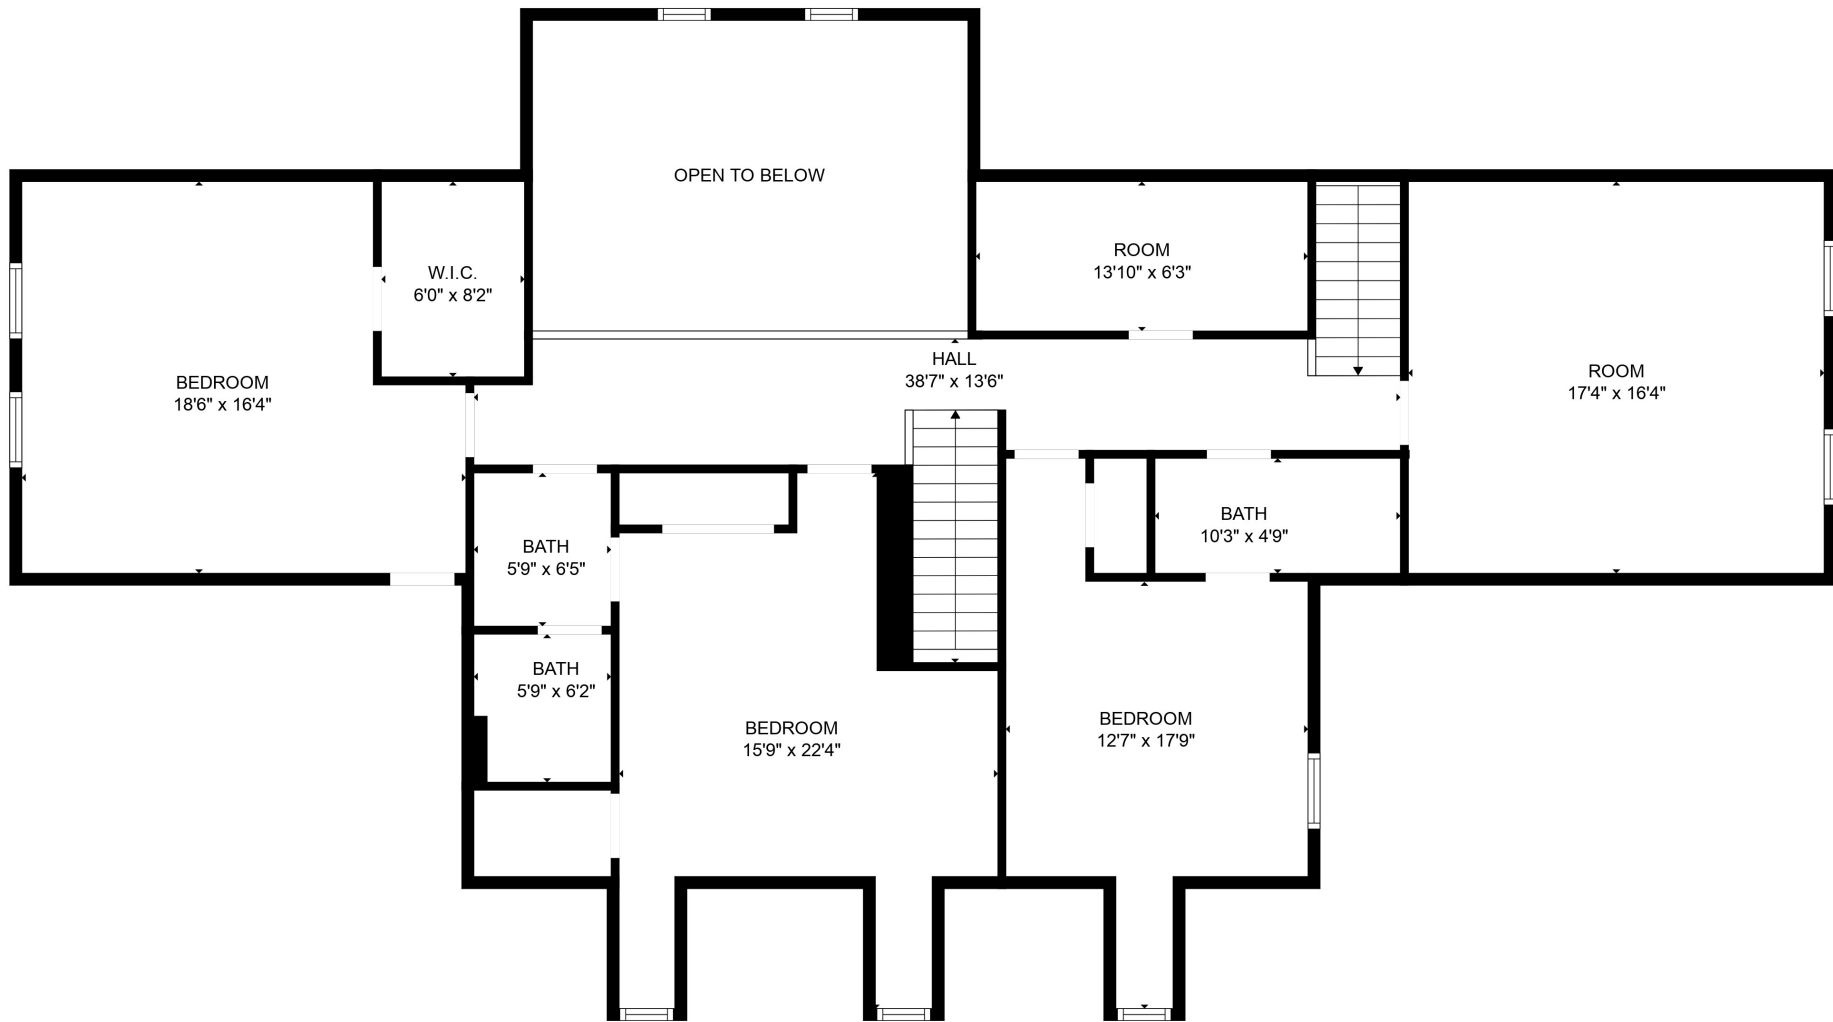

Total scanned area: 4450 sq. ft

SIZES AND DIMENSIONS ARE APPROXIMATE. ACTUAL MAY VARY.

Total scanned area: 4450 sq. ft

SIZES AND DIMENSIONS ARE APPROXIMATE. ACTUAL MAY VARY.

Total scanned area: 4450 sq. ft

SIZES AND DIMENSIONS ARE APPROXIMATE. ACTUAL MAY VARY.