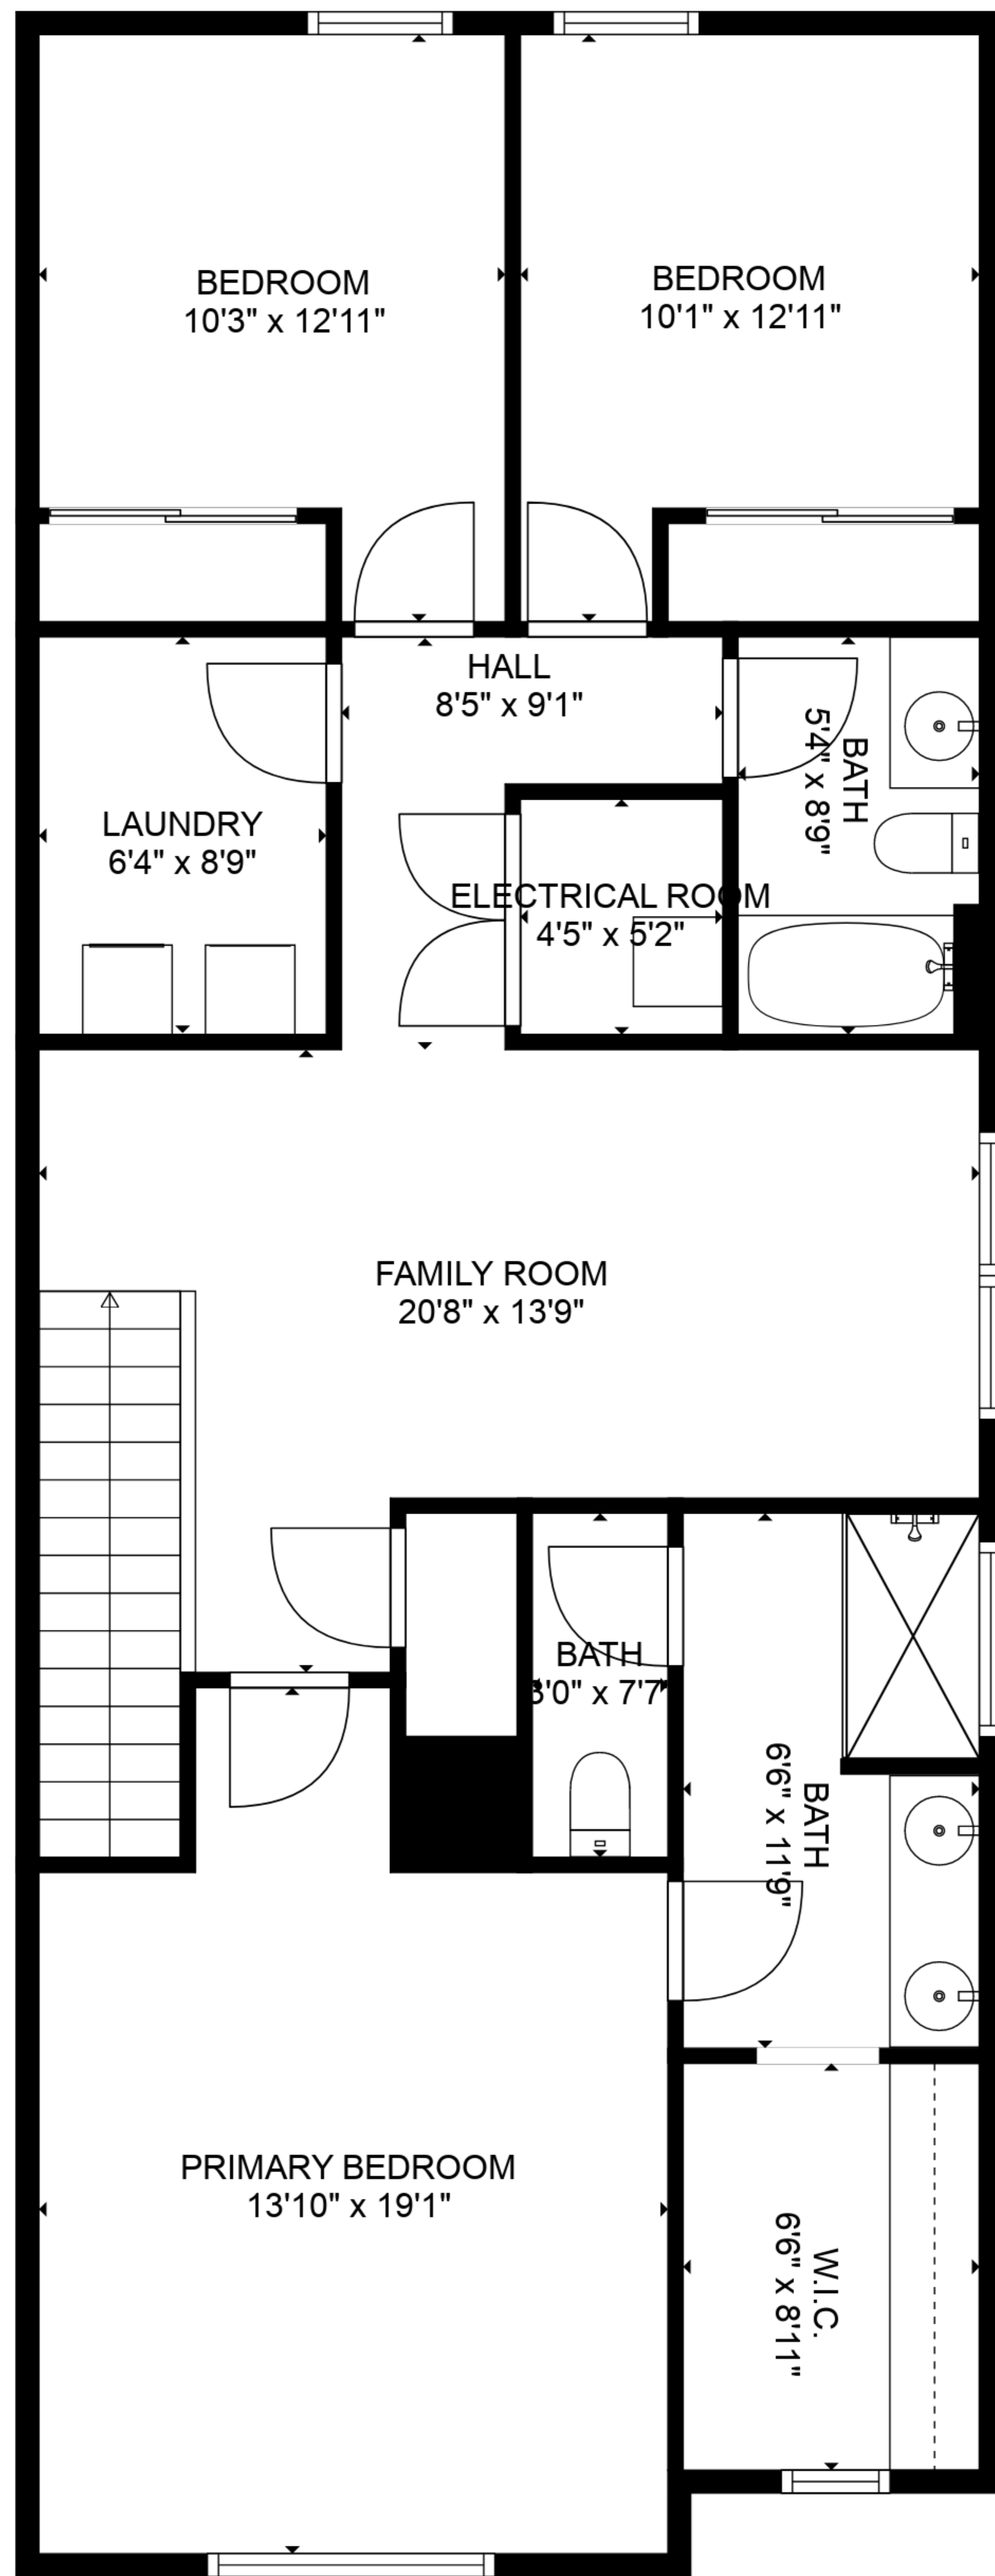

TOTAL: 1773 sq. ft

FLOOR 1: 659 sq. ft, FLOOR 2: 1114 sq. ft

EXCLUDED AREAS: GARAGE: 416 sq. ft, ELECTRICAL ROOM: 23 sq. ft

SIZES AND DIMENSIONS ARE APPROXIMATE, ACTUAL MAY VARY.

TOTAL: 1773 sq. ft

FLOOR 1: 659 sq. ft, FLOOR 2: 1114 sq. ft

EXCLUDED AREAS: GARAGE: 416 sq. ft, ELECTRICAL ROOM: 23 sq. ft

SIZES AND DIMENSIONS ARE APPROXIMATE, ACTUAL MAY VARY.

TOTAL: 1773 sq. ft
 FLOOR 1: 659 sq. ft, FLOOR 2: 1114 sq. ft
 EXCLUDED AREAS: GARAGE: 416 sq. ft, ELECTRICAL ROOM: 23 sq. ft

SIZES AND DIMENSIONS ARE APPROXIMATE, ACTUAL MAY VARY.