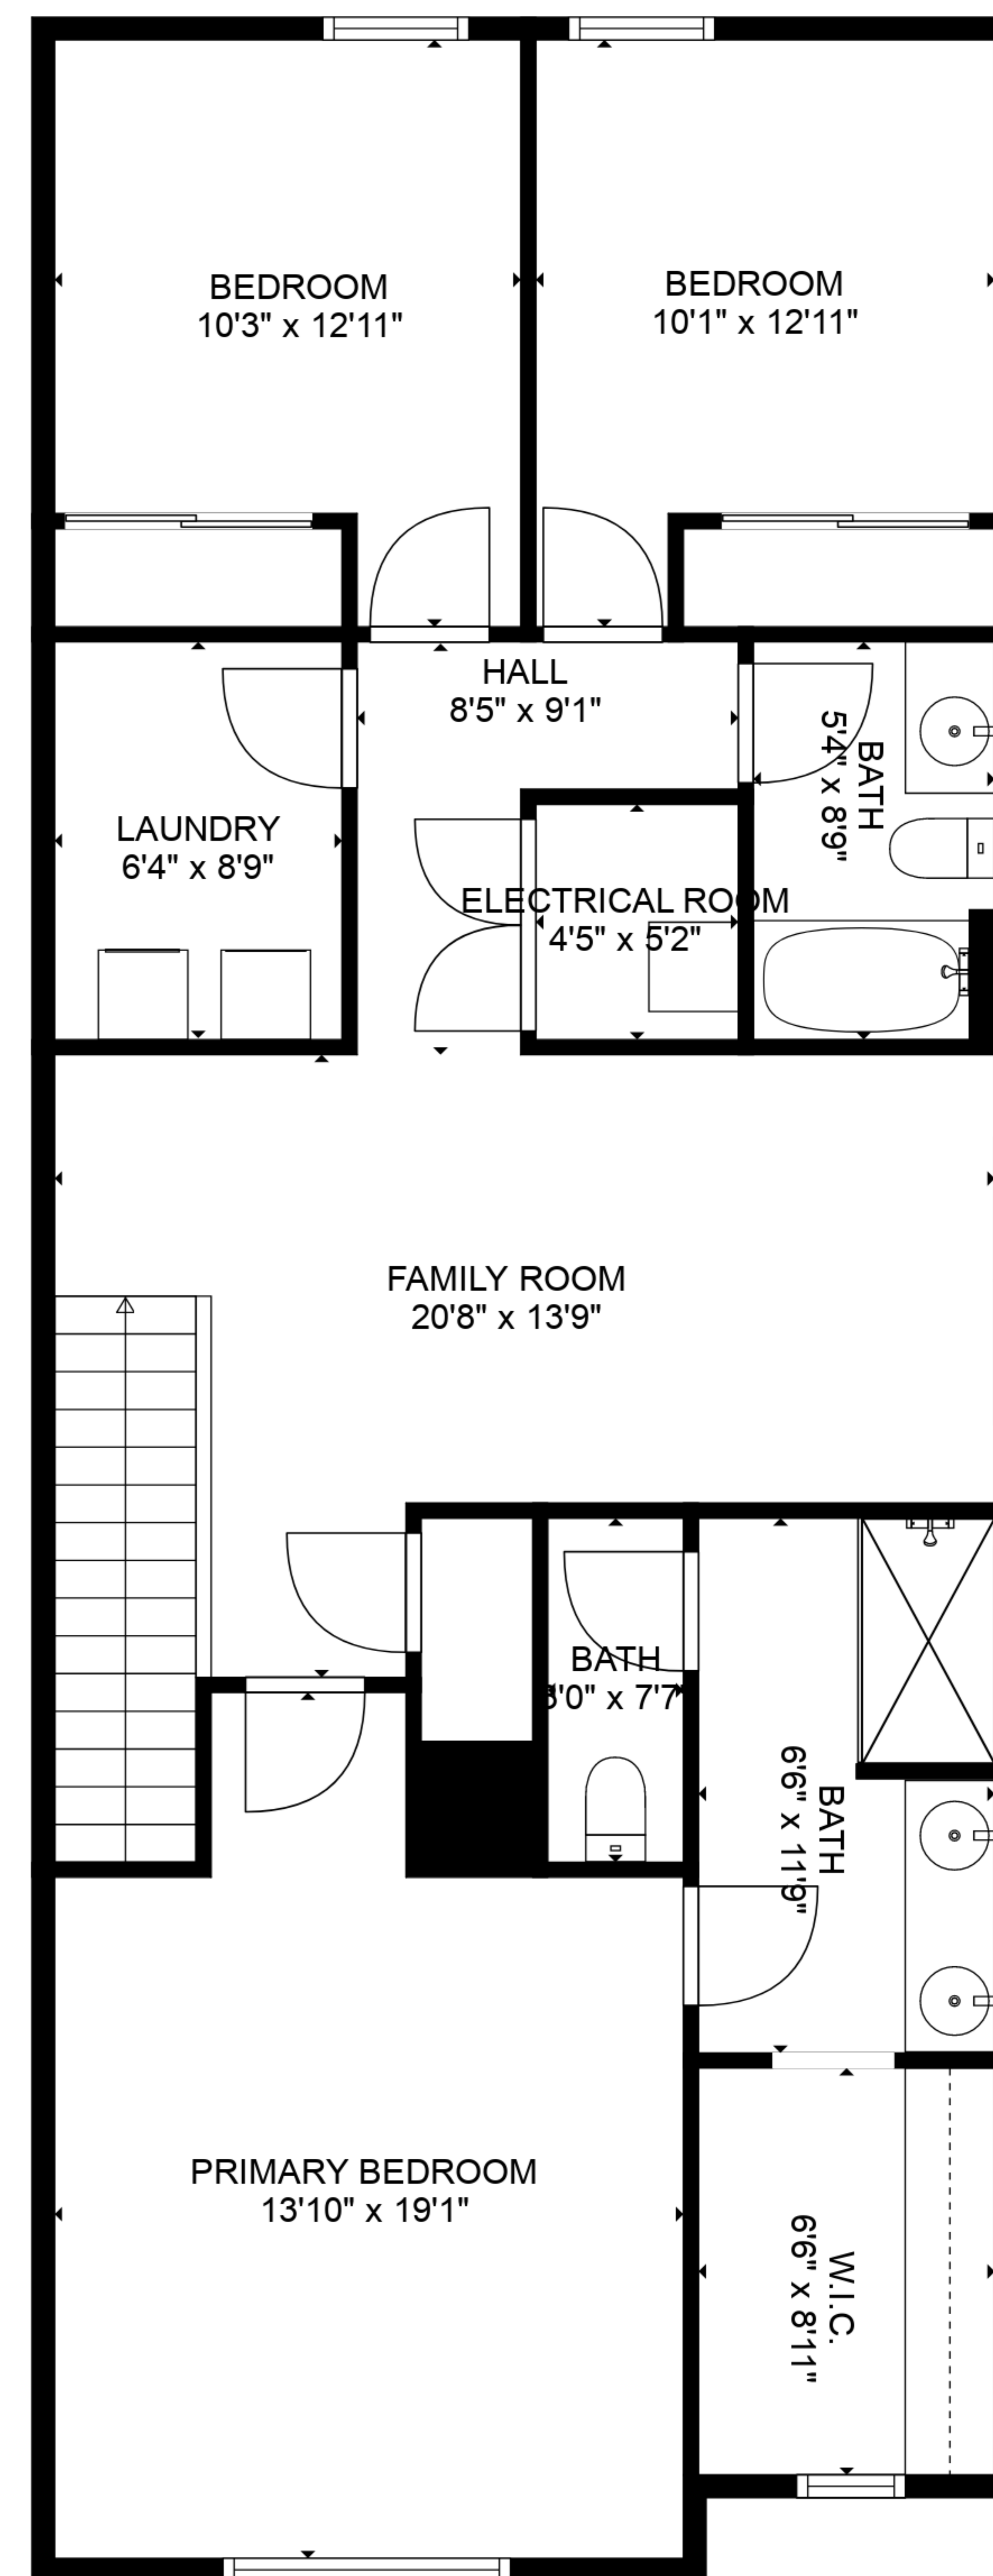

TOTAL: 1773 sq. ft

FLOOR 1: 659 sq. ft, FLOOR 2: 1114 sq. ft

EXCLUDED AREAS: GARAGE: 416 sq. ft, ELECTRICAL ROOM: 23 sq. ft

SIZES AND DIMENSIONS ARE APPROXIMATE, ACTUAL MAY VARY.

TOTAL: 1773 sq. ft

FLOOR 1: 659 sq. ft, FLOOR 2: 1114 sq. ft

EXCLUDED AREAS: GARAGE: 416 sq. ft, ELECTRICAL ROOM: 23 sq. ft

SIZES AND DIMENSIONS ARE APPROXIMATE, ACTUAL MAY VARY.

TOTAL: 1773 sq. ft
 FLOOR 1: 659 sq. ft, FLOOR 2: 1114 sq. ft
 EXCLUDED AREAS: GARAGE: 416 sq. ft, ELECTRICAL ROOM: 23 sq. ft

SIZES AND DIMENSIONS ARE APPROXIMATE, ACTUAL MAY VARY.