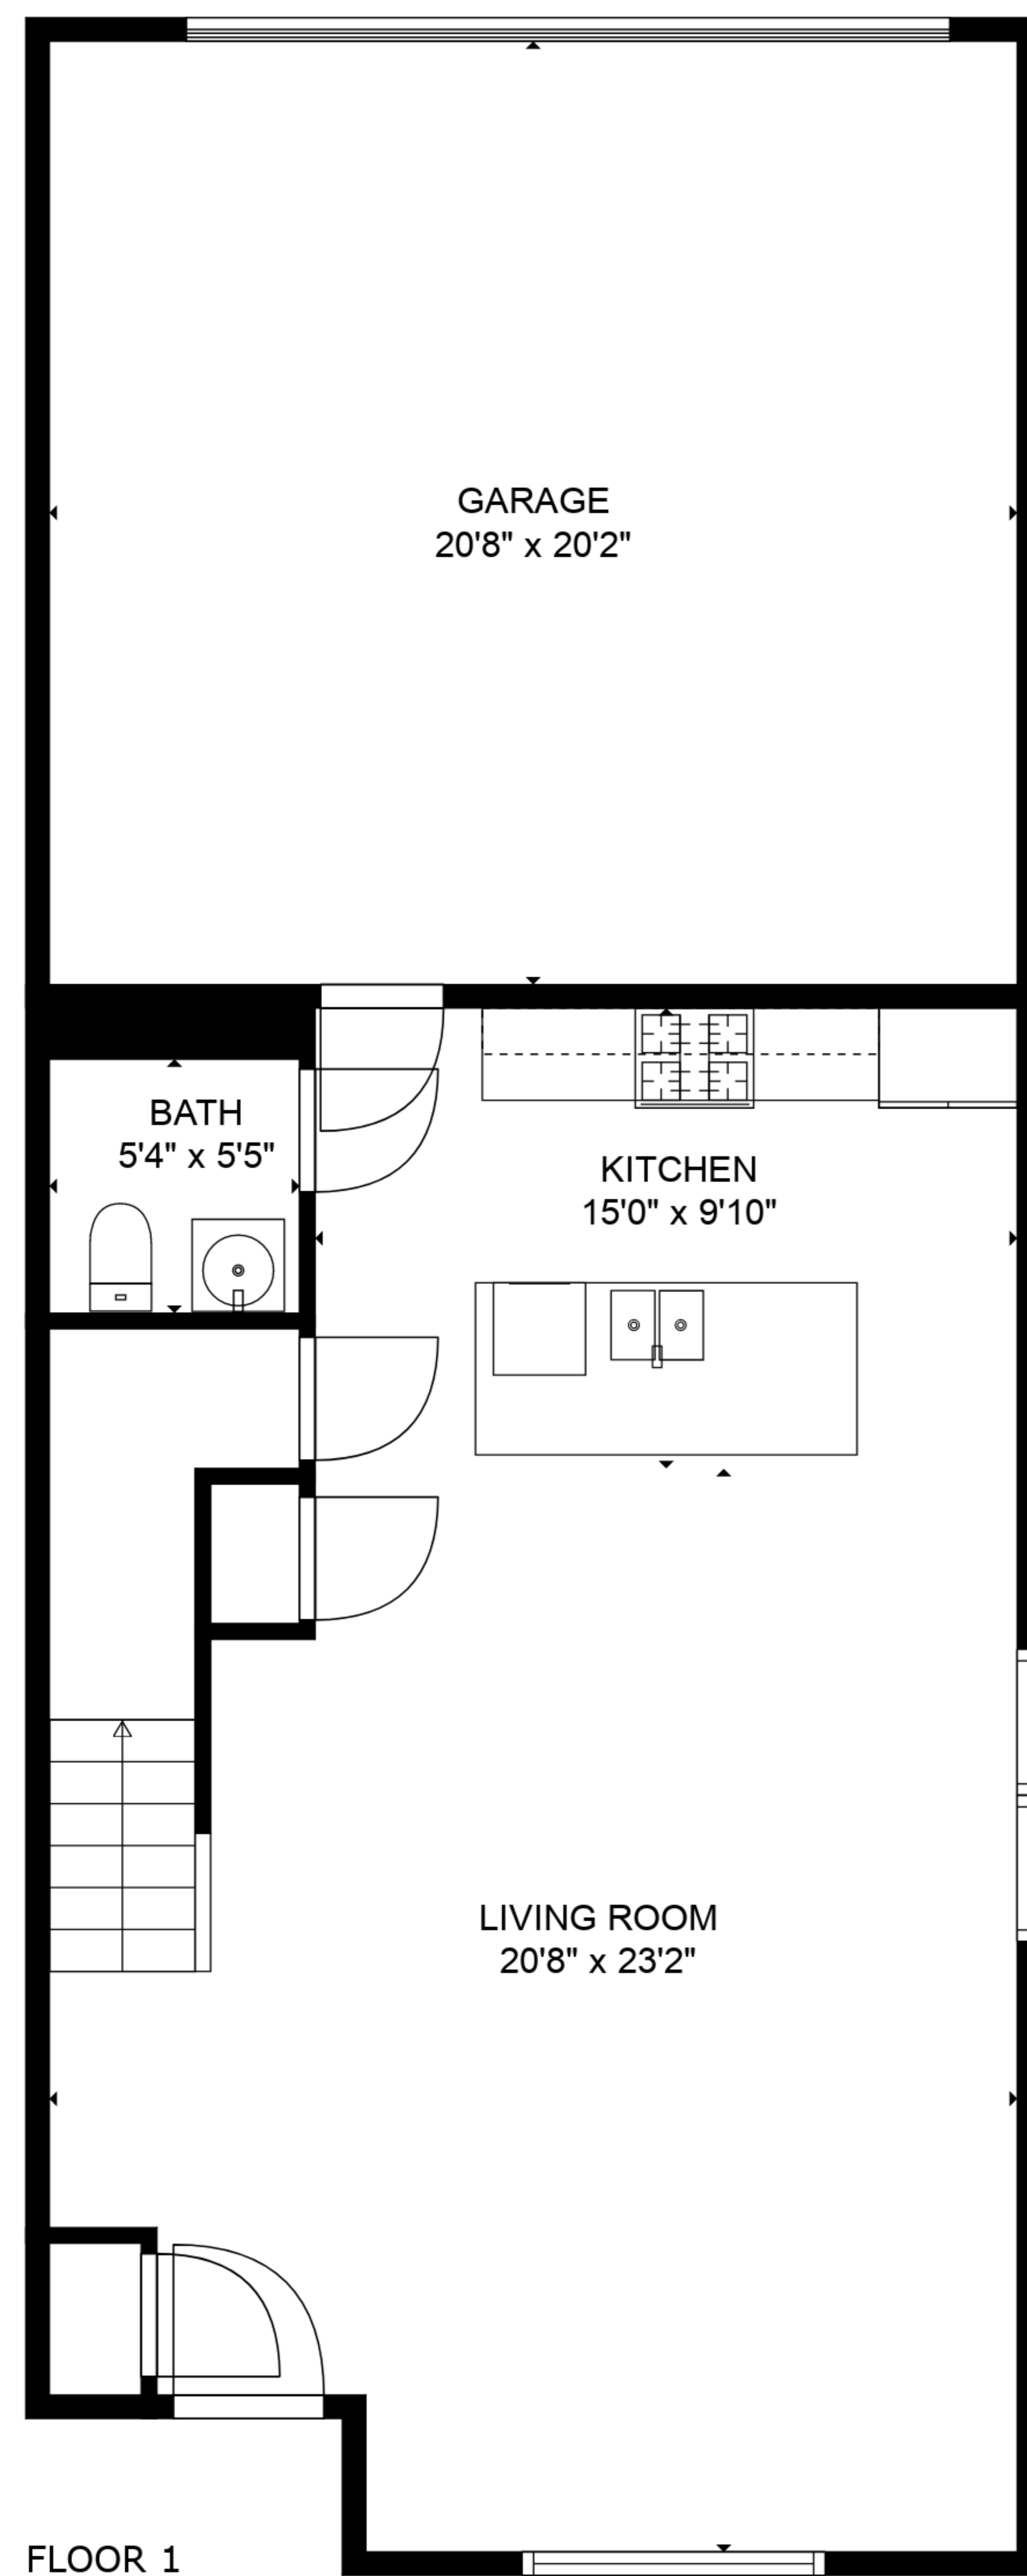

TOTAL: 1773 sq. ft

FLOOR 1: 659 sq. ft, FLOOR 2: 1114 sq. ft

EXCLUDED AREAS: GARAGE: 416 sq. ft, ELECTRICAL ROOM: 23 sq. ft

SIZES AND DIMENSIONS ARE APPROXIMATE, ACTUAL MAY VARY.

TOTAL: 1773 sq. ft

FLOOR 1: 659 sq. ft, FLOOR 2: 1114 sq. ft

EXCLUDED AREAS: GARAGE: 416 sq. ft, ELECTRICAL ROOM: 23 sq. ft

SIZES AND DIMENSIONS ARE APPROXIMATE, ACTUAL MAY VARY.

TOTAL: 1773 sq. ft
 FLOOR 1: 659 sq. ft, FLOOR 2: 1114 sq. ft
 EXCLUDED AREAS: GARAGE: 416 sq. ft, ELECTRICAL ROOM: 23 sq. ft

SIZES AND DIMENSIONS ARE APPROXIMATE, ACTUAL MAY VARY.