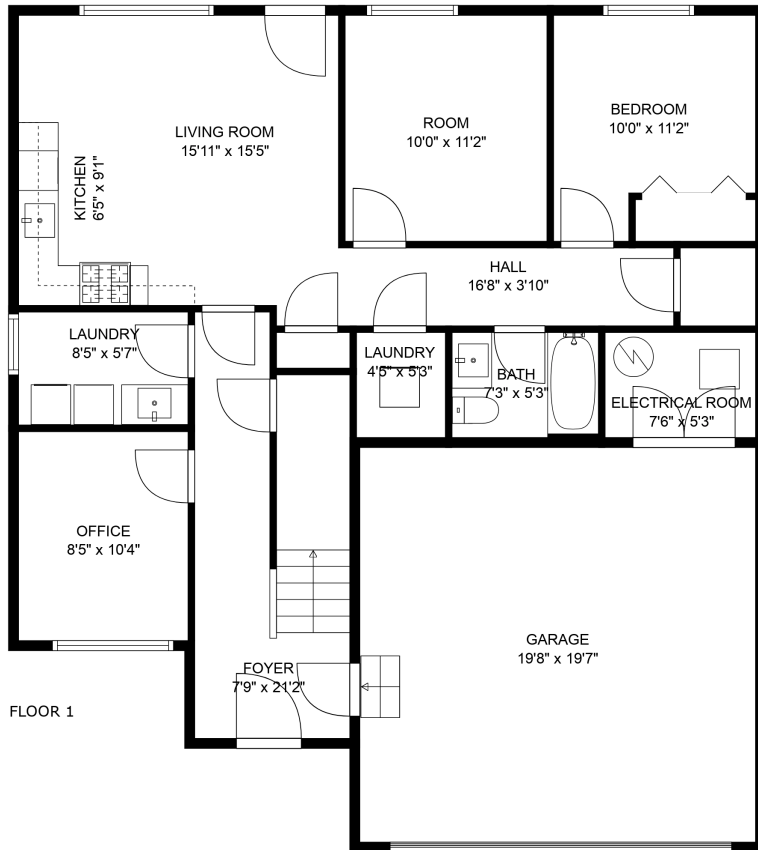

## Estimated Areas:

Main Floor: 1256 sq. ft  
Below Main: 983 sq. ft  
**Total: 2239 Sq. Ft**