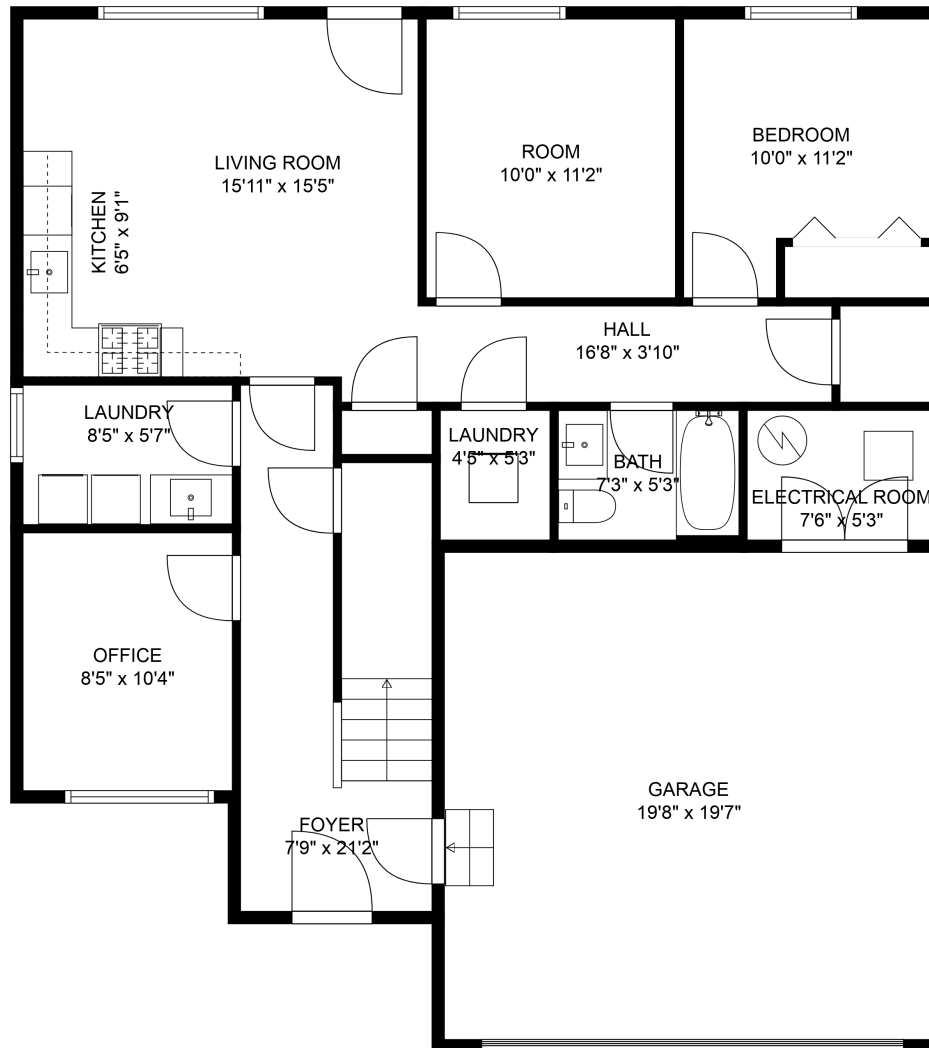

## Estimated Areas:

Main Floor: 1256 sq. ft  
Below Main: 983 sq. ft  
**Total: 2239 Sq. Ft**