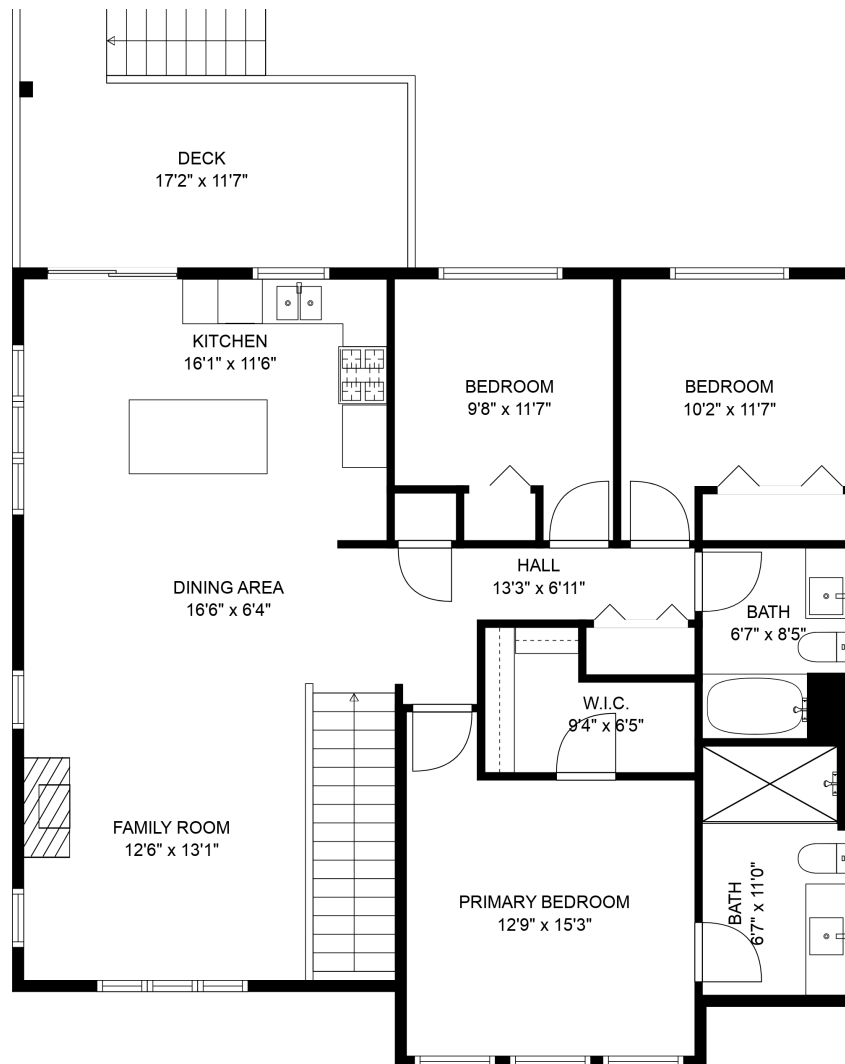

## Estimated Areas:

Main Floor: 1256 sq. ft  
Below Main: 983 sq. ft  
**Total: 2239 Sq. Ft**