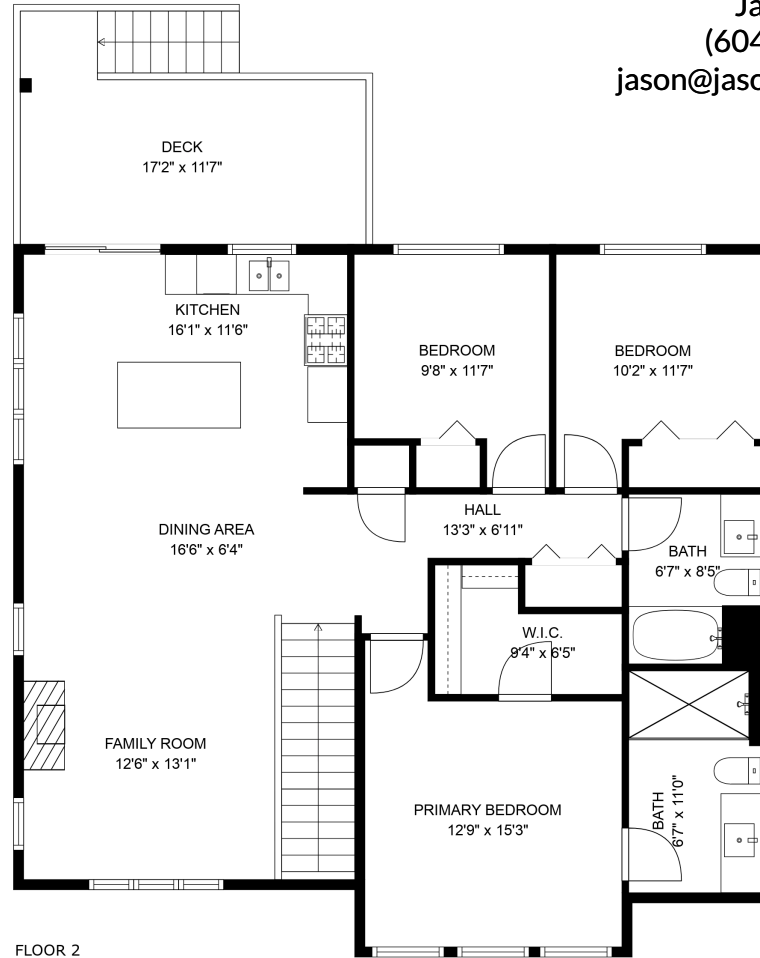

## Estimated Areas:

Main Floor: 1256 sq. ft  
Below Main: 983 sq. ft  
**Total: 2239 Sq. Ft**