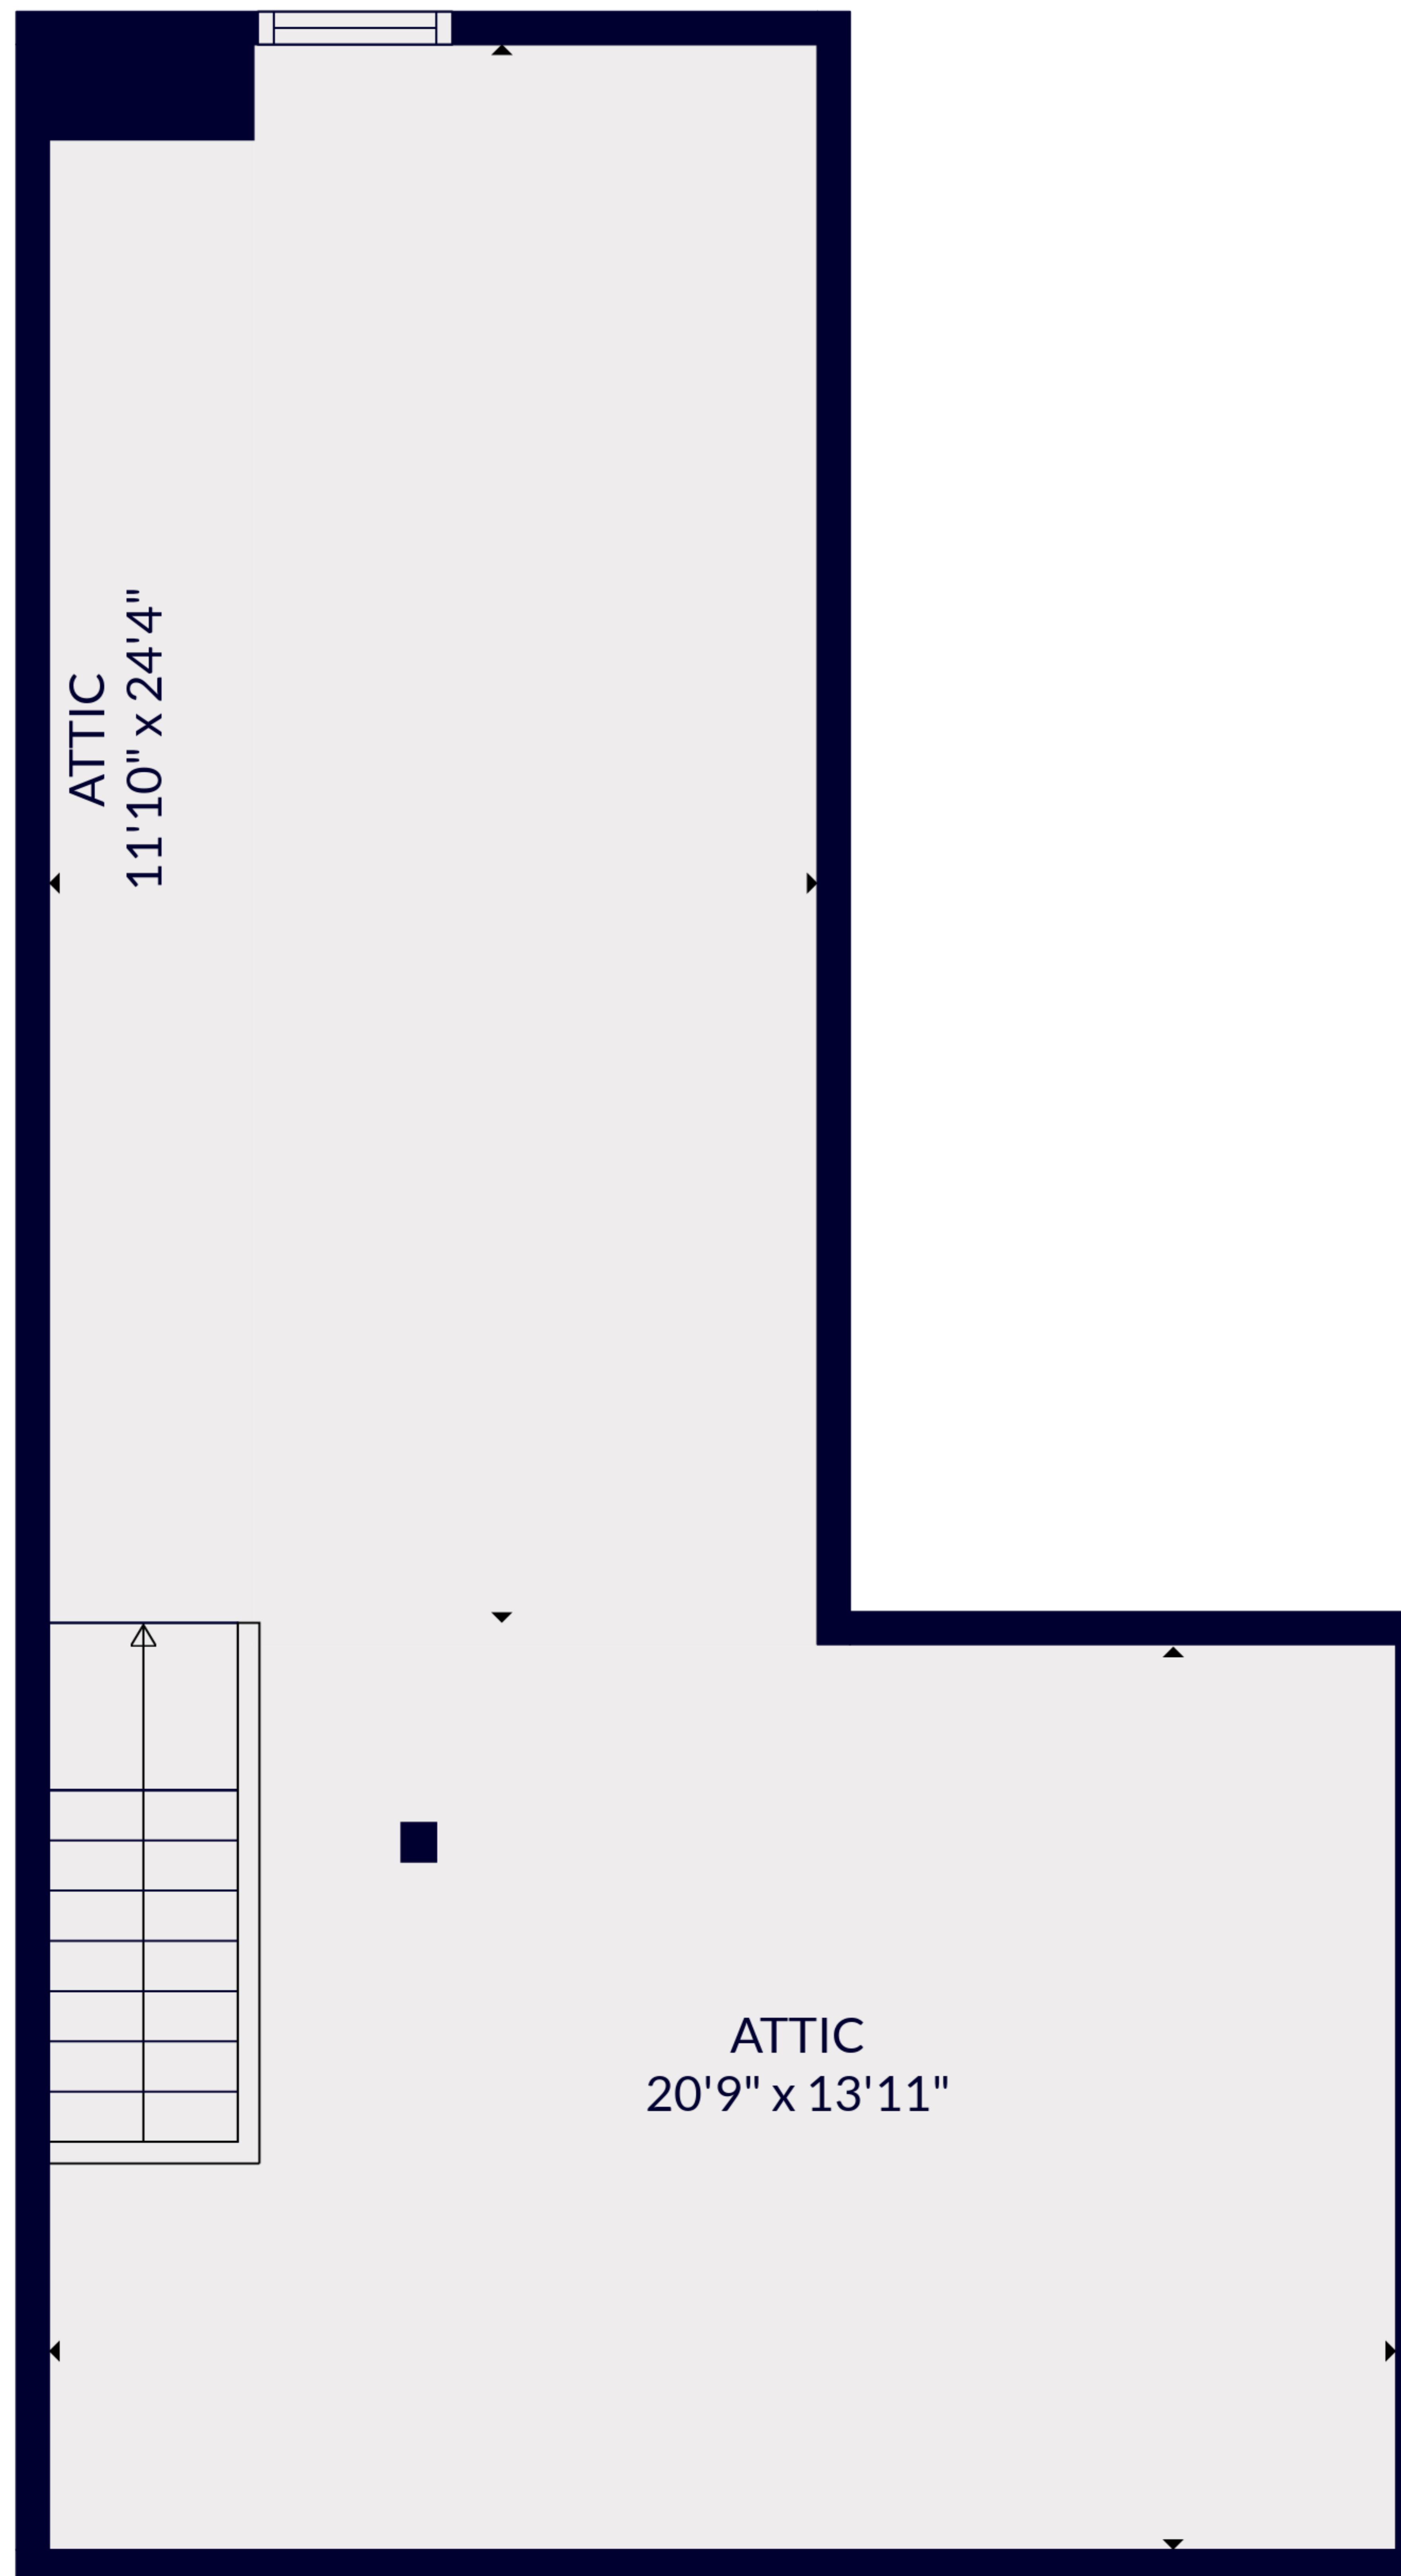

Total scanned area: 2844 sq. ft

Total scanned area: 2844 sq. ft

Total scanned area: 2844 sq. ft

Total scanned area: 2844 sq. ft

FLOOR 1

FLOOR 2

FLOOR 3

FLOOR 4

Total scanned area: 2844 sq. ft