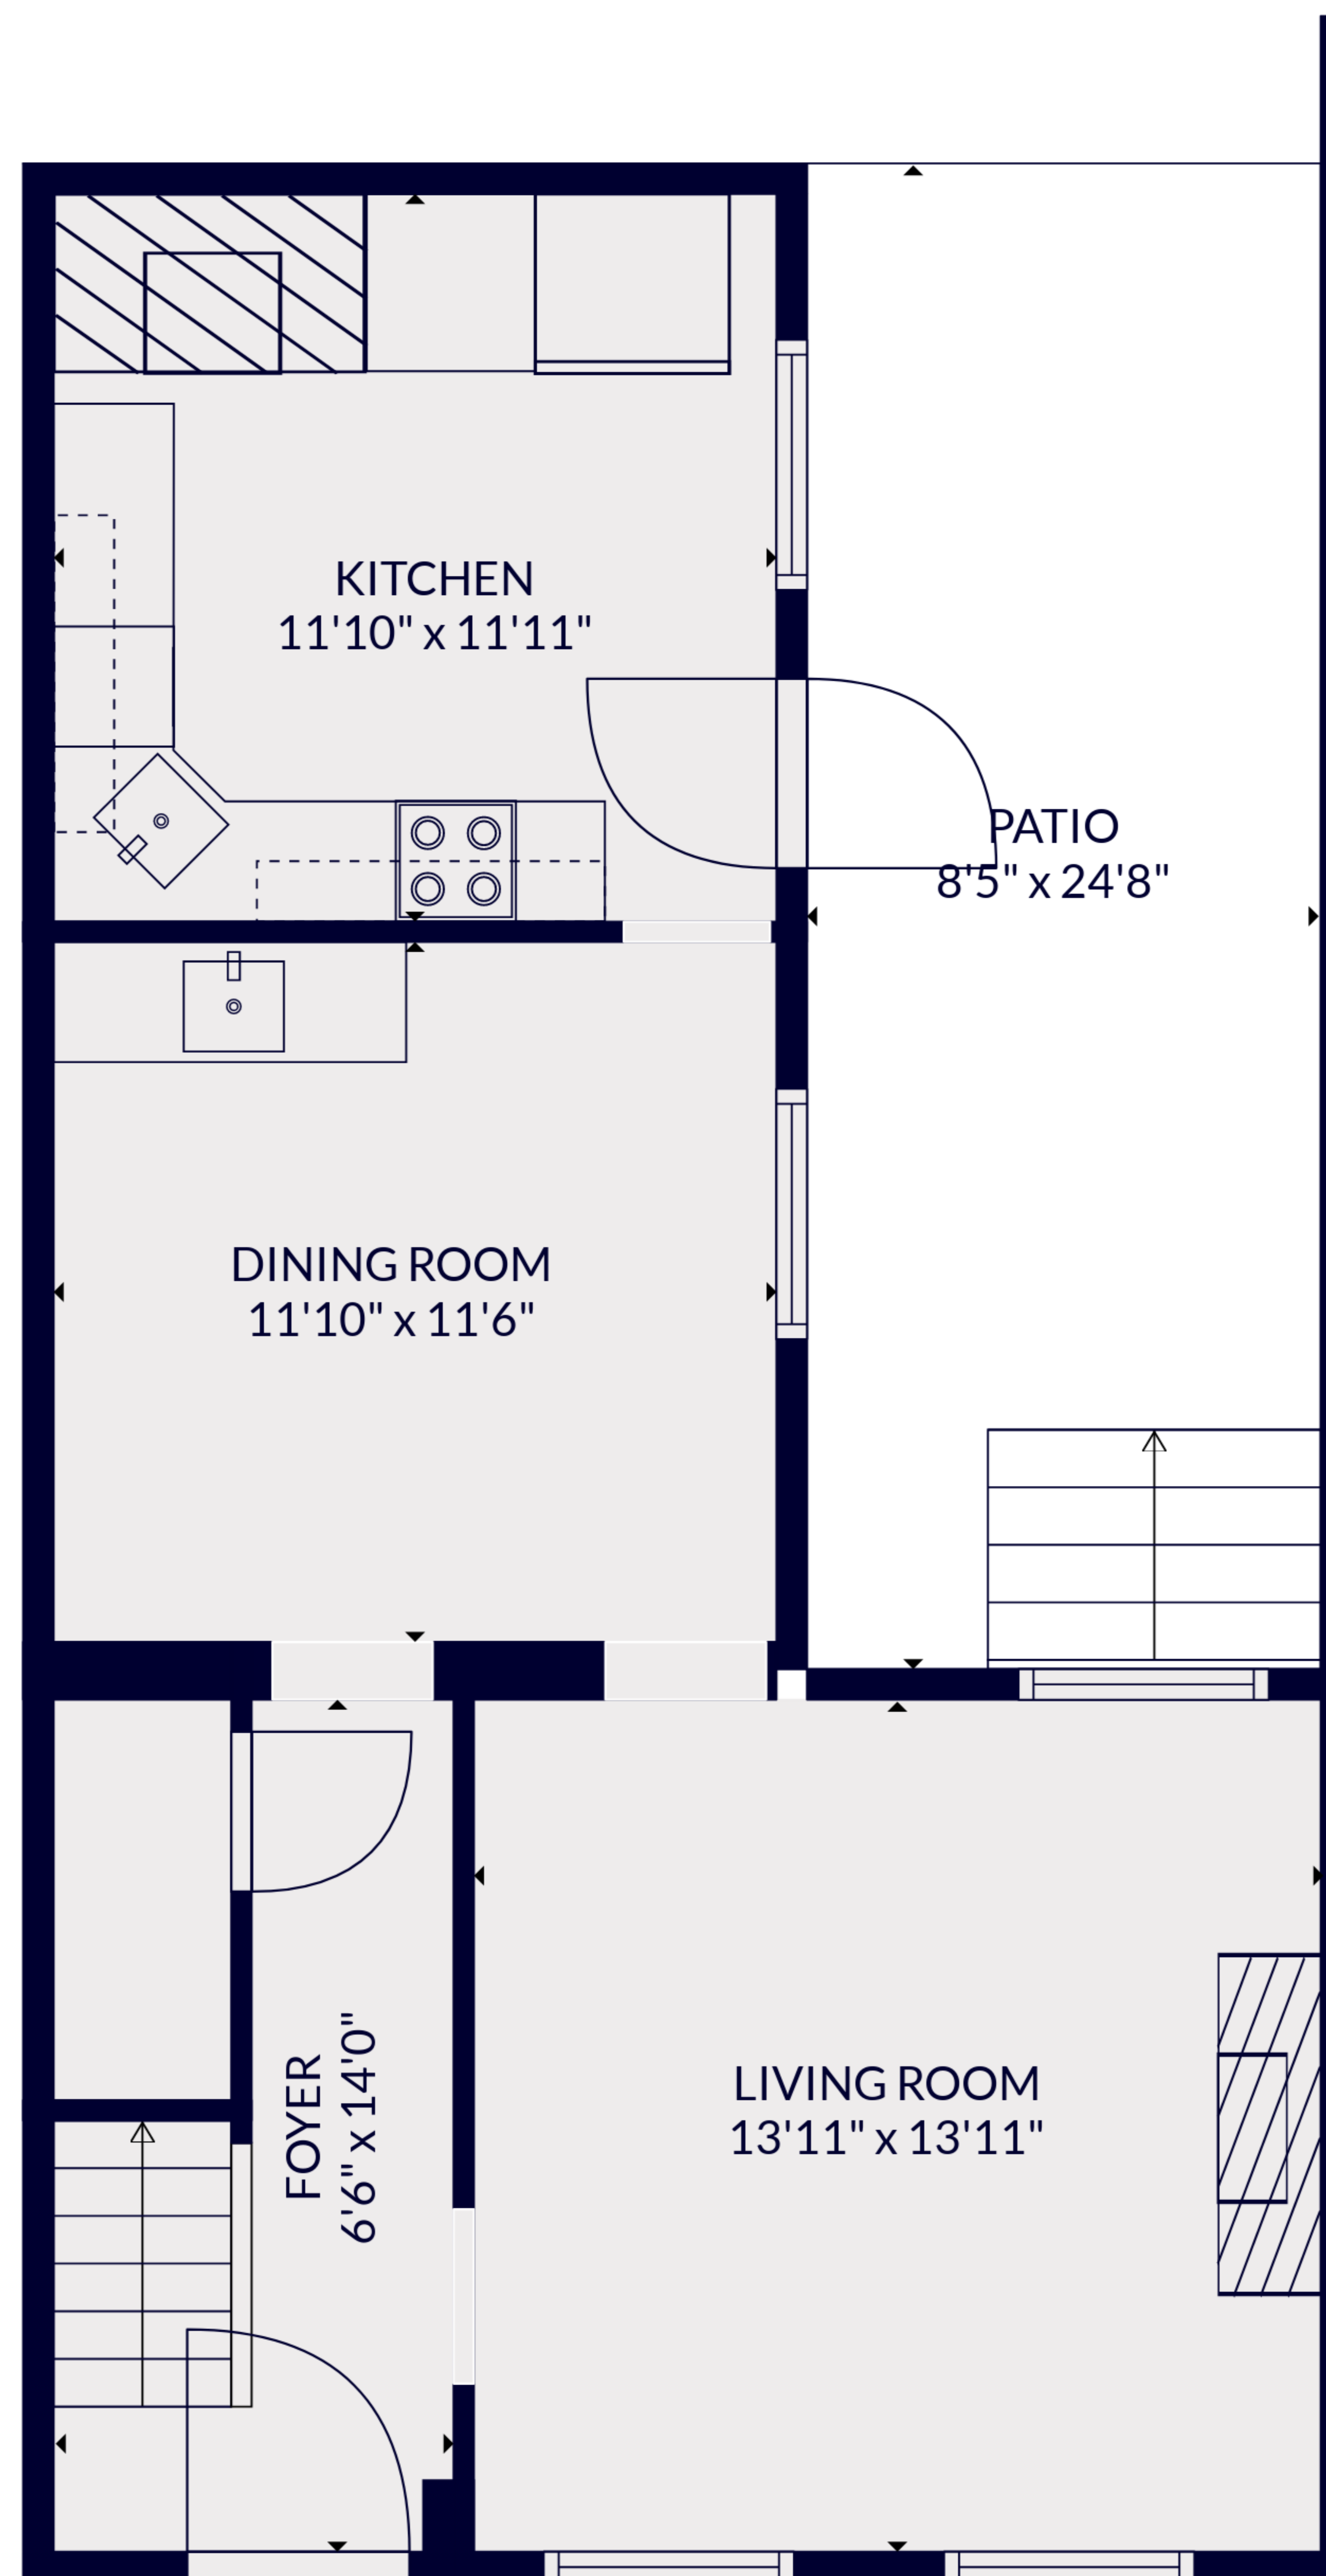

Total scanned area: 2844 sq. ft

Total scanned area: 2844 sq. ft

Total scanned area: 2844 sq. ft

Total scanned area: 2844 sq. ft

FLOOR 1

FLOOR 2

FLOOR 3

FLOOR 4

Total scanned area: 2844 sq. ft