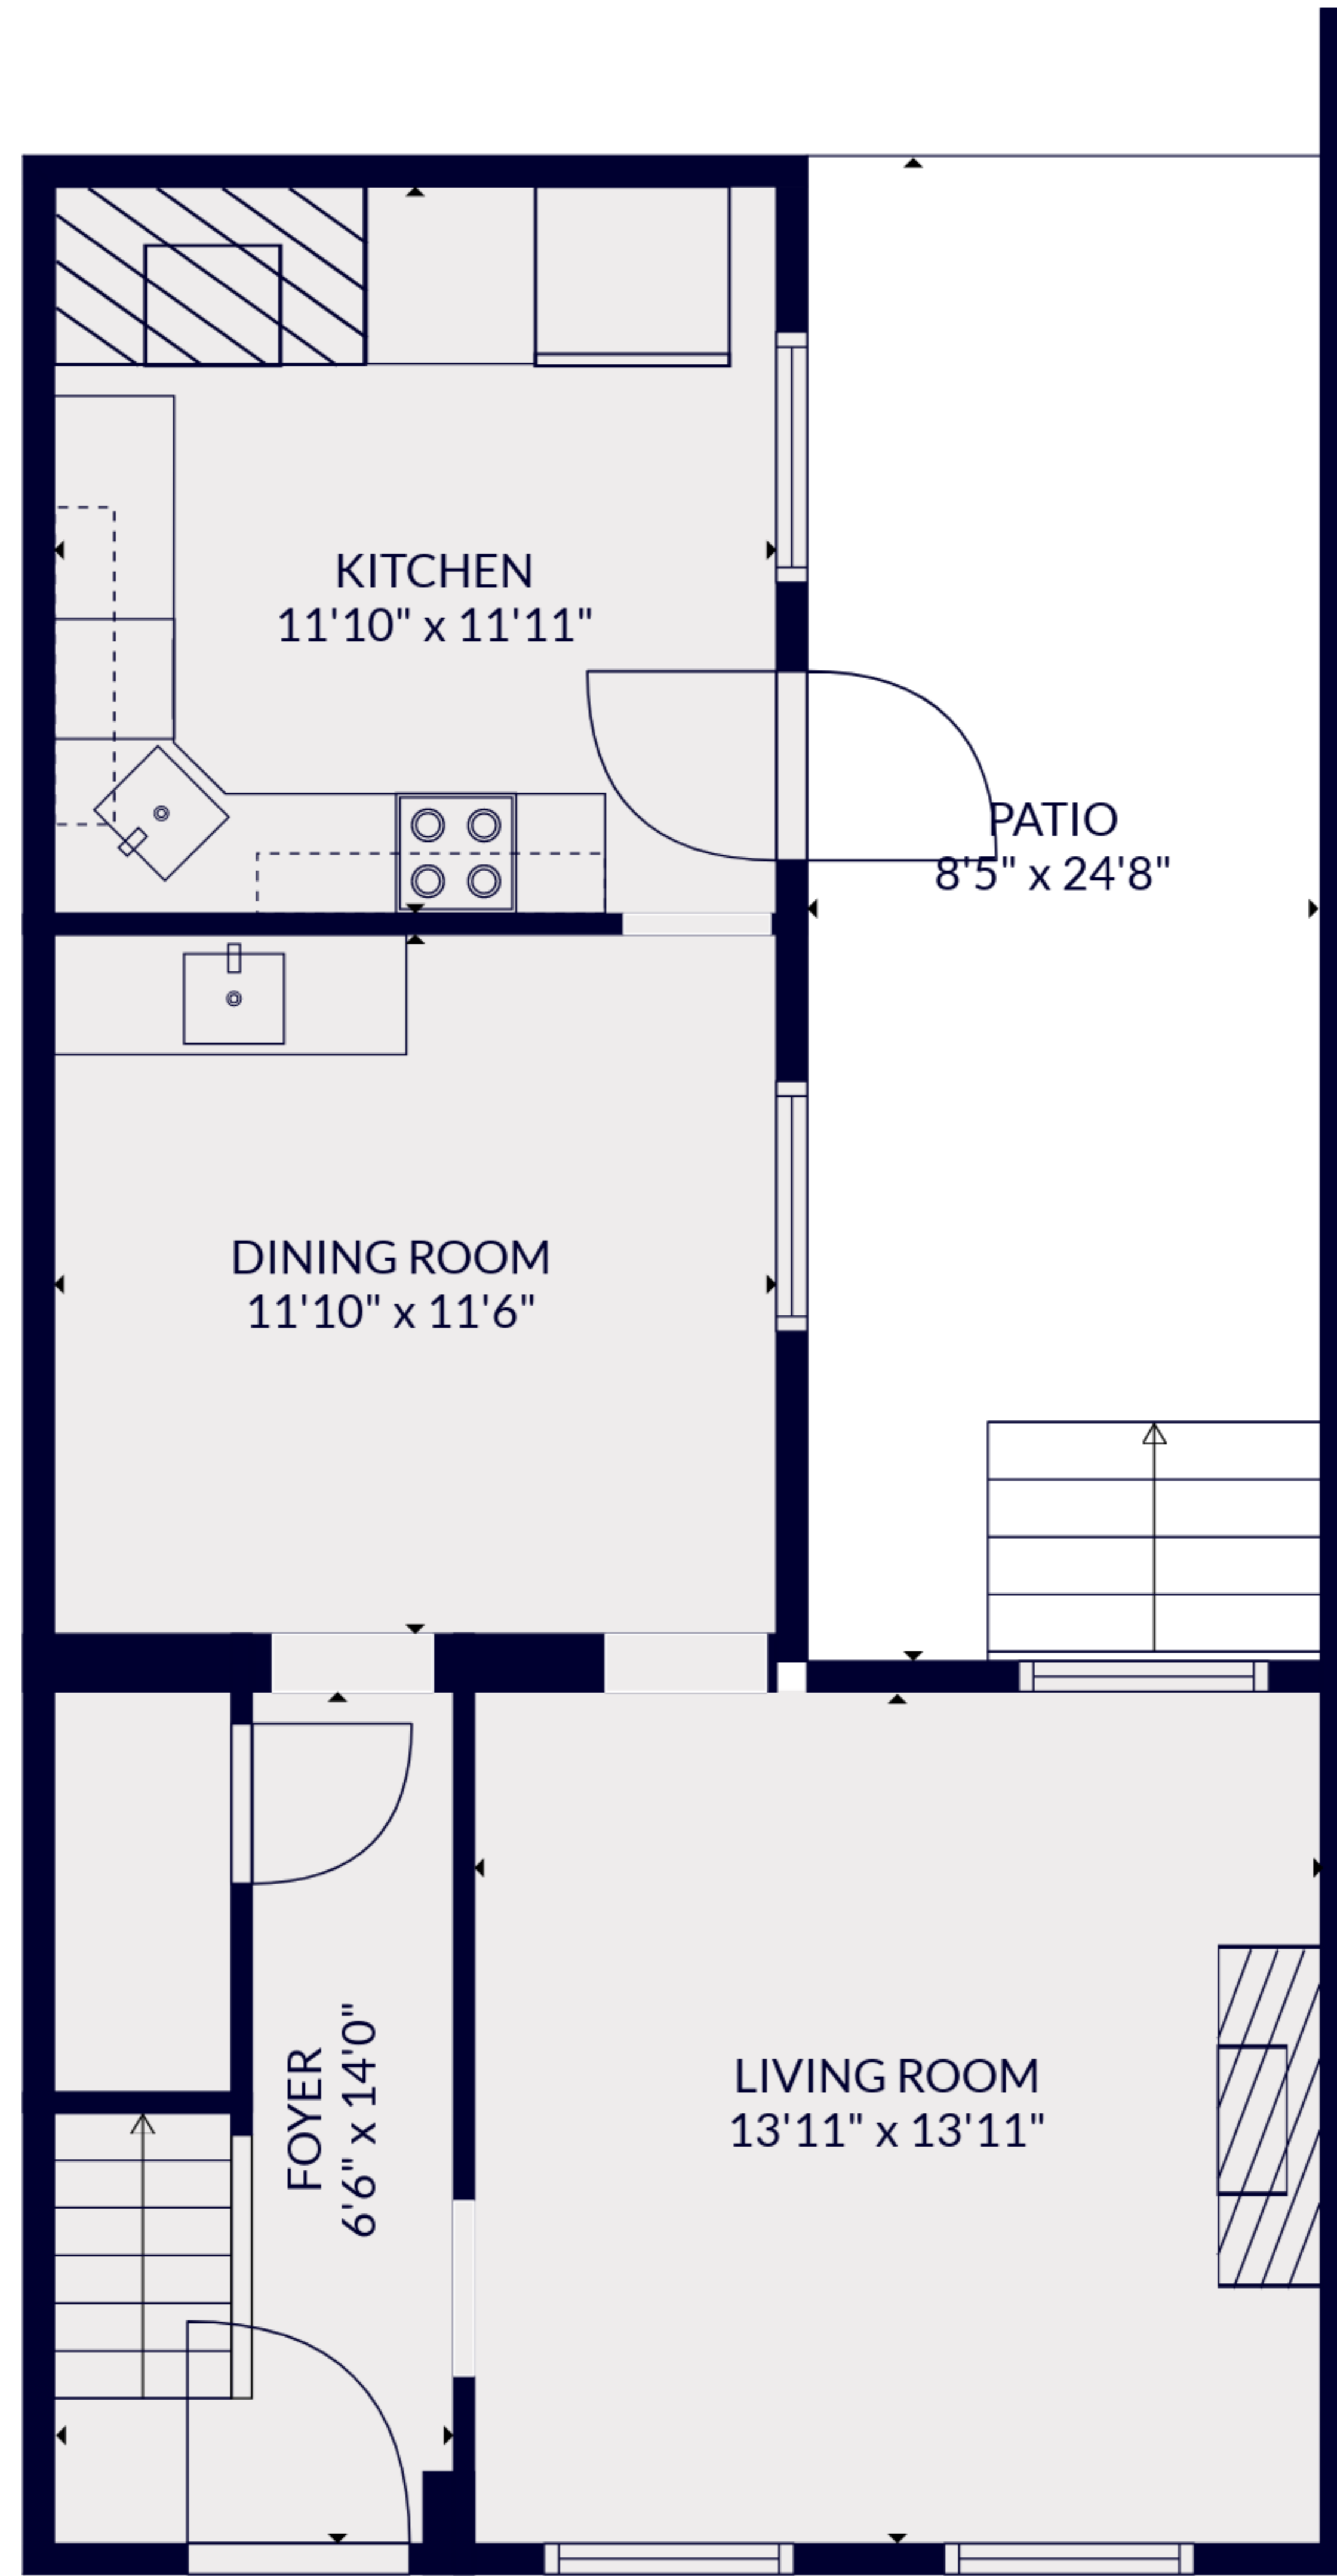

Total scanned area: 2844 sq. ft

Total scanned area: 2844 sq. ft

Total scanned area: 2844 sq. ft

Total scanned area: 2844 sq. ft

FLOOR 1

FLOOR 2

FLOOR 3

FLOOR 4

Total scanned area: 2844 sq. ft