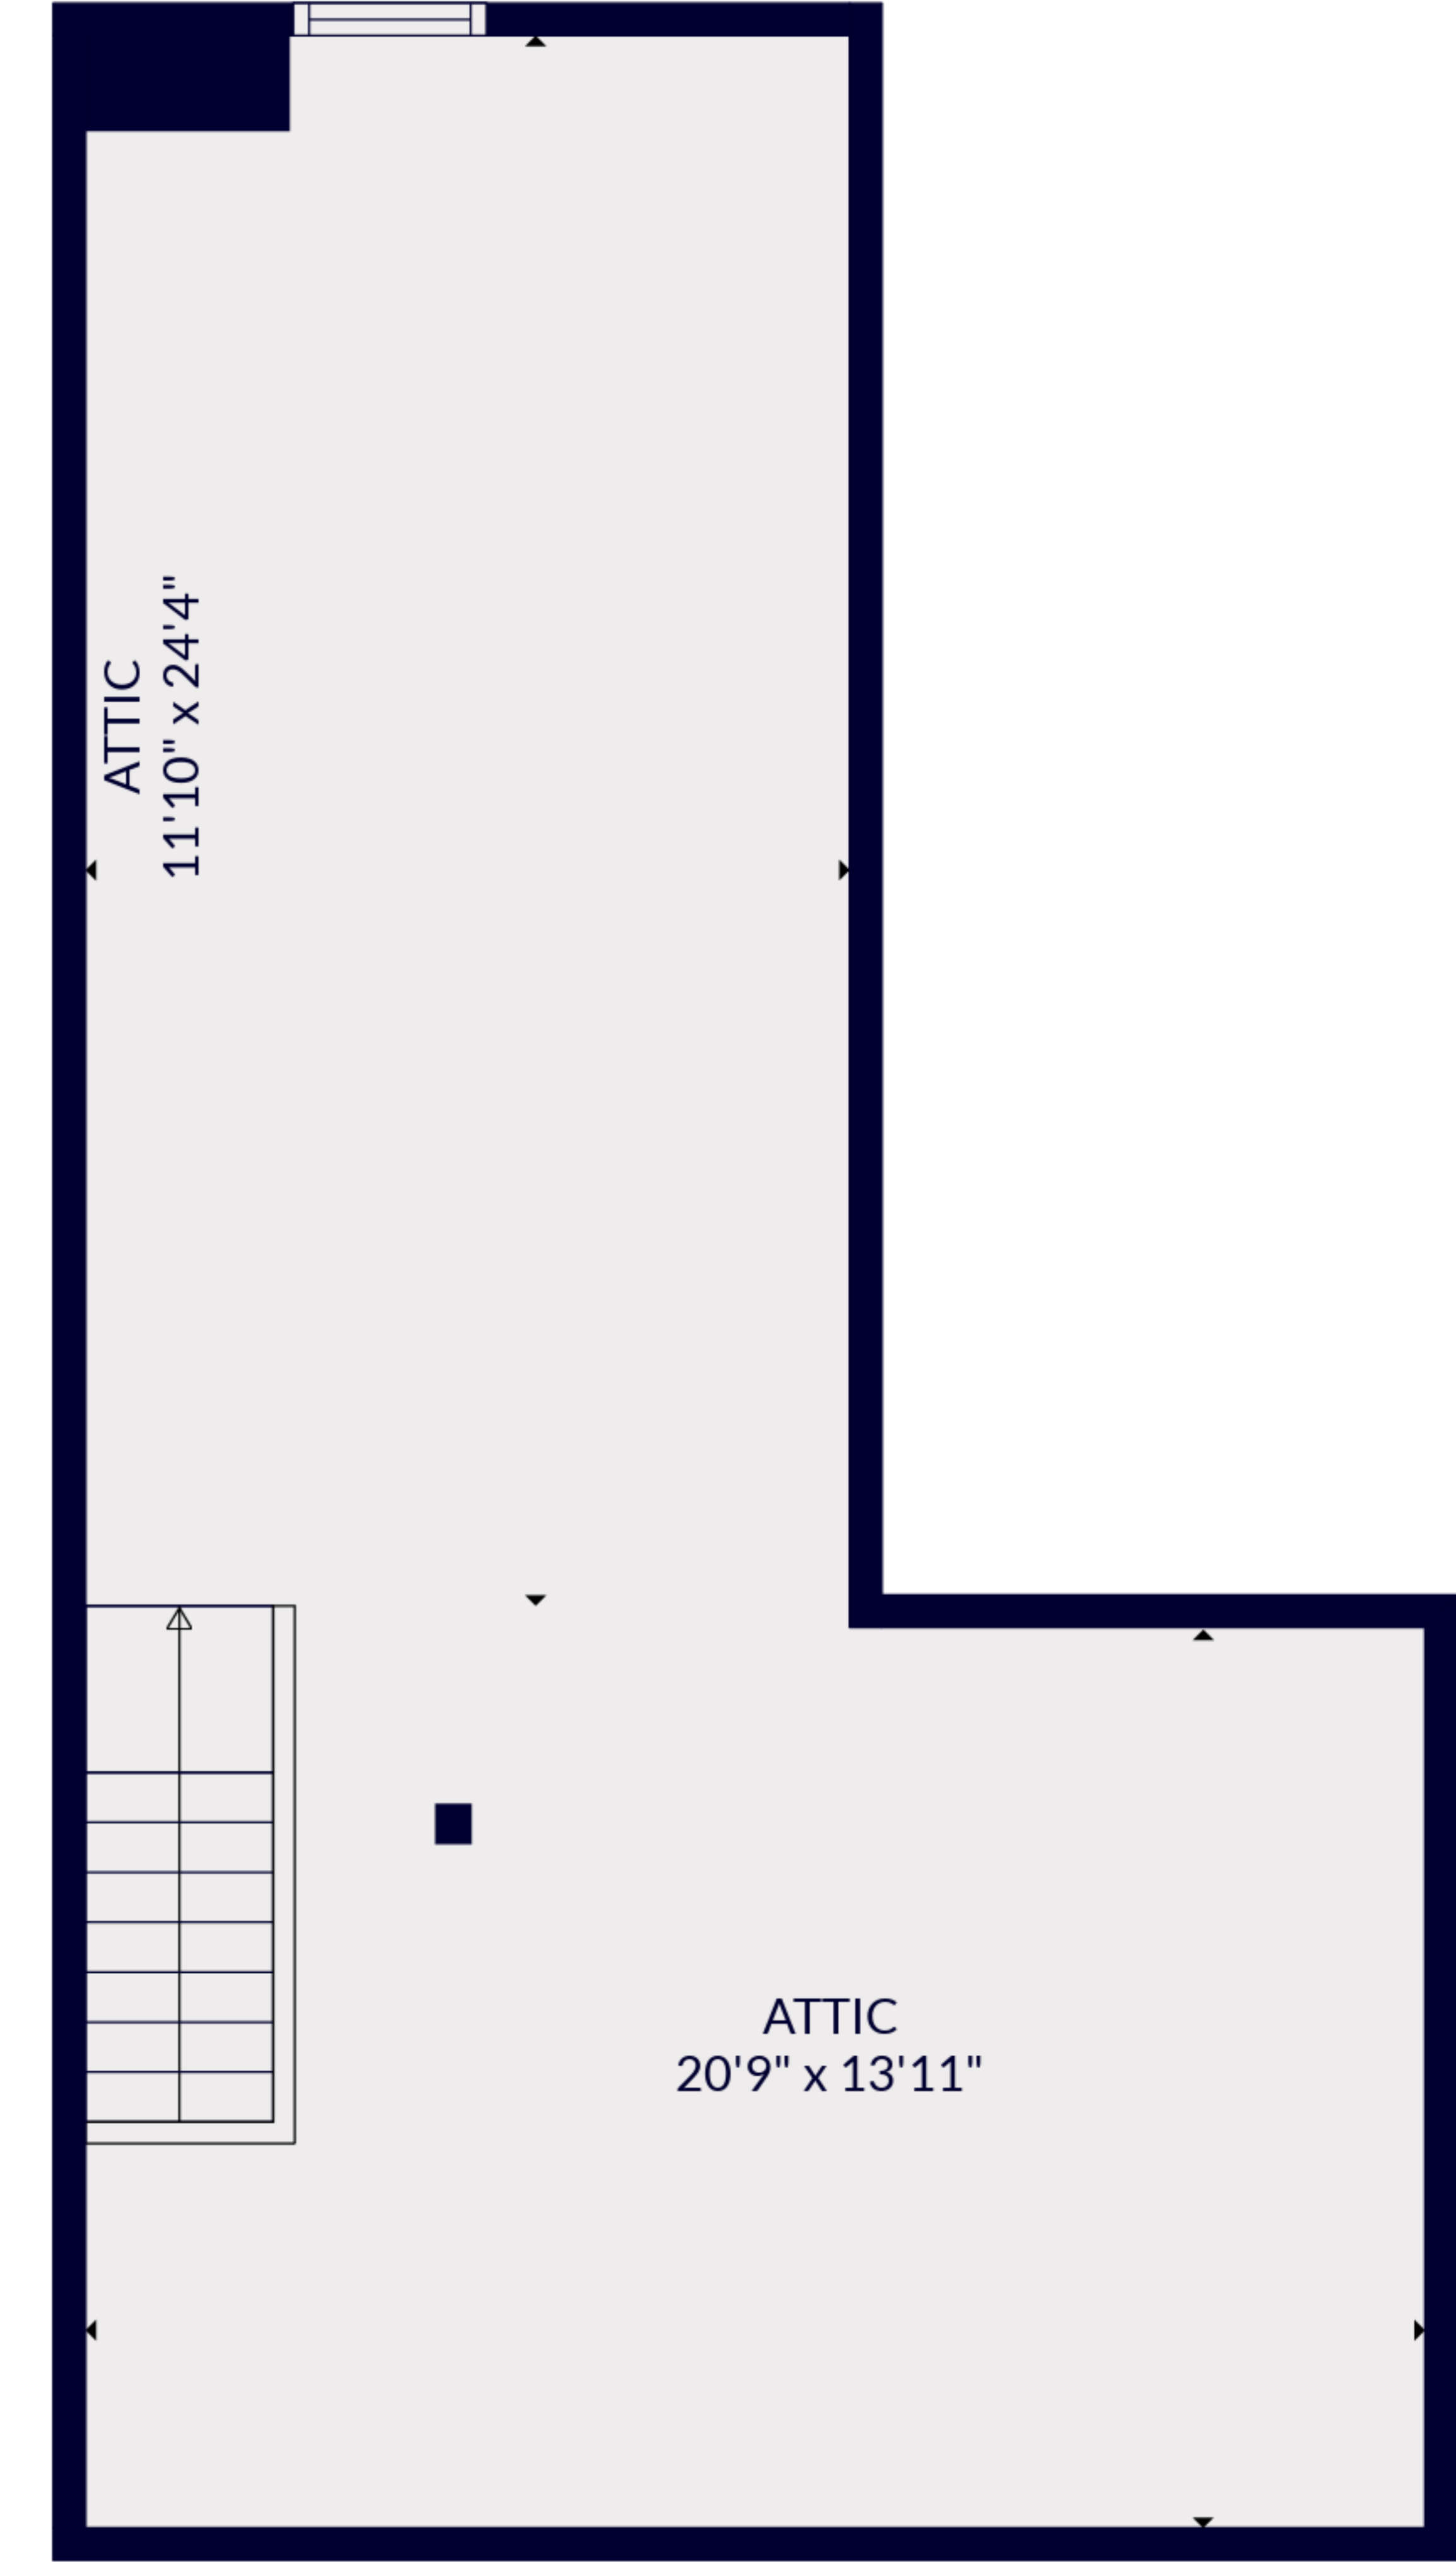

Total scanned area: 2844 sq. ft

Total scanned area: 2844 sq. ft

Total scanned area: 2844 sq. ft

Total scanned area: 2844 sq. ft

FLOOR 1

FLOOR 2

FLOOR 3

FLOOR 4

Total scanned area: 2844 sq. ft