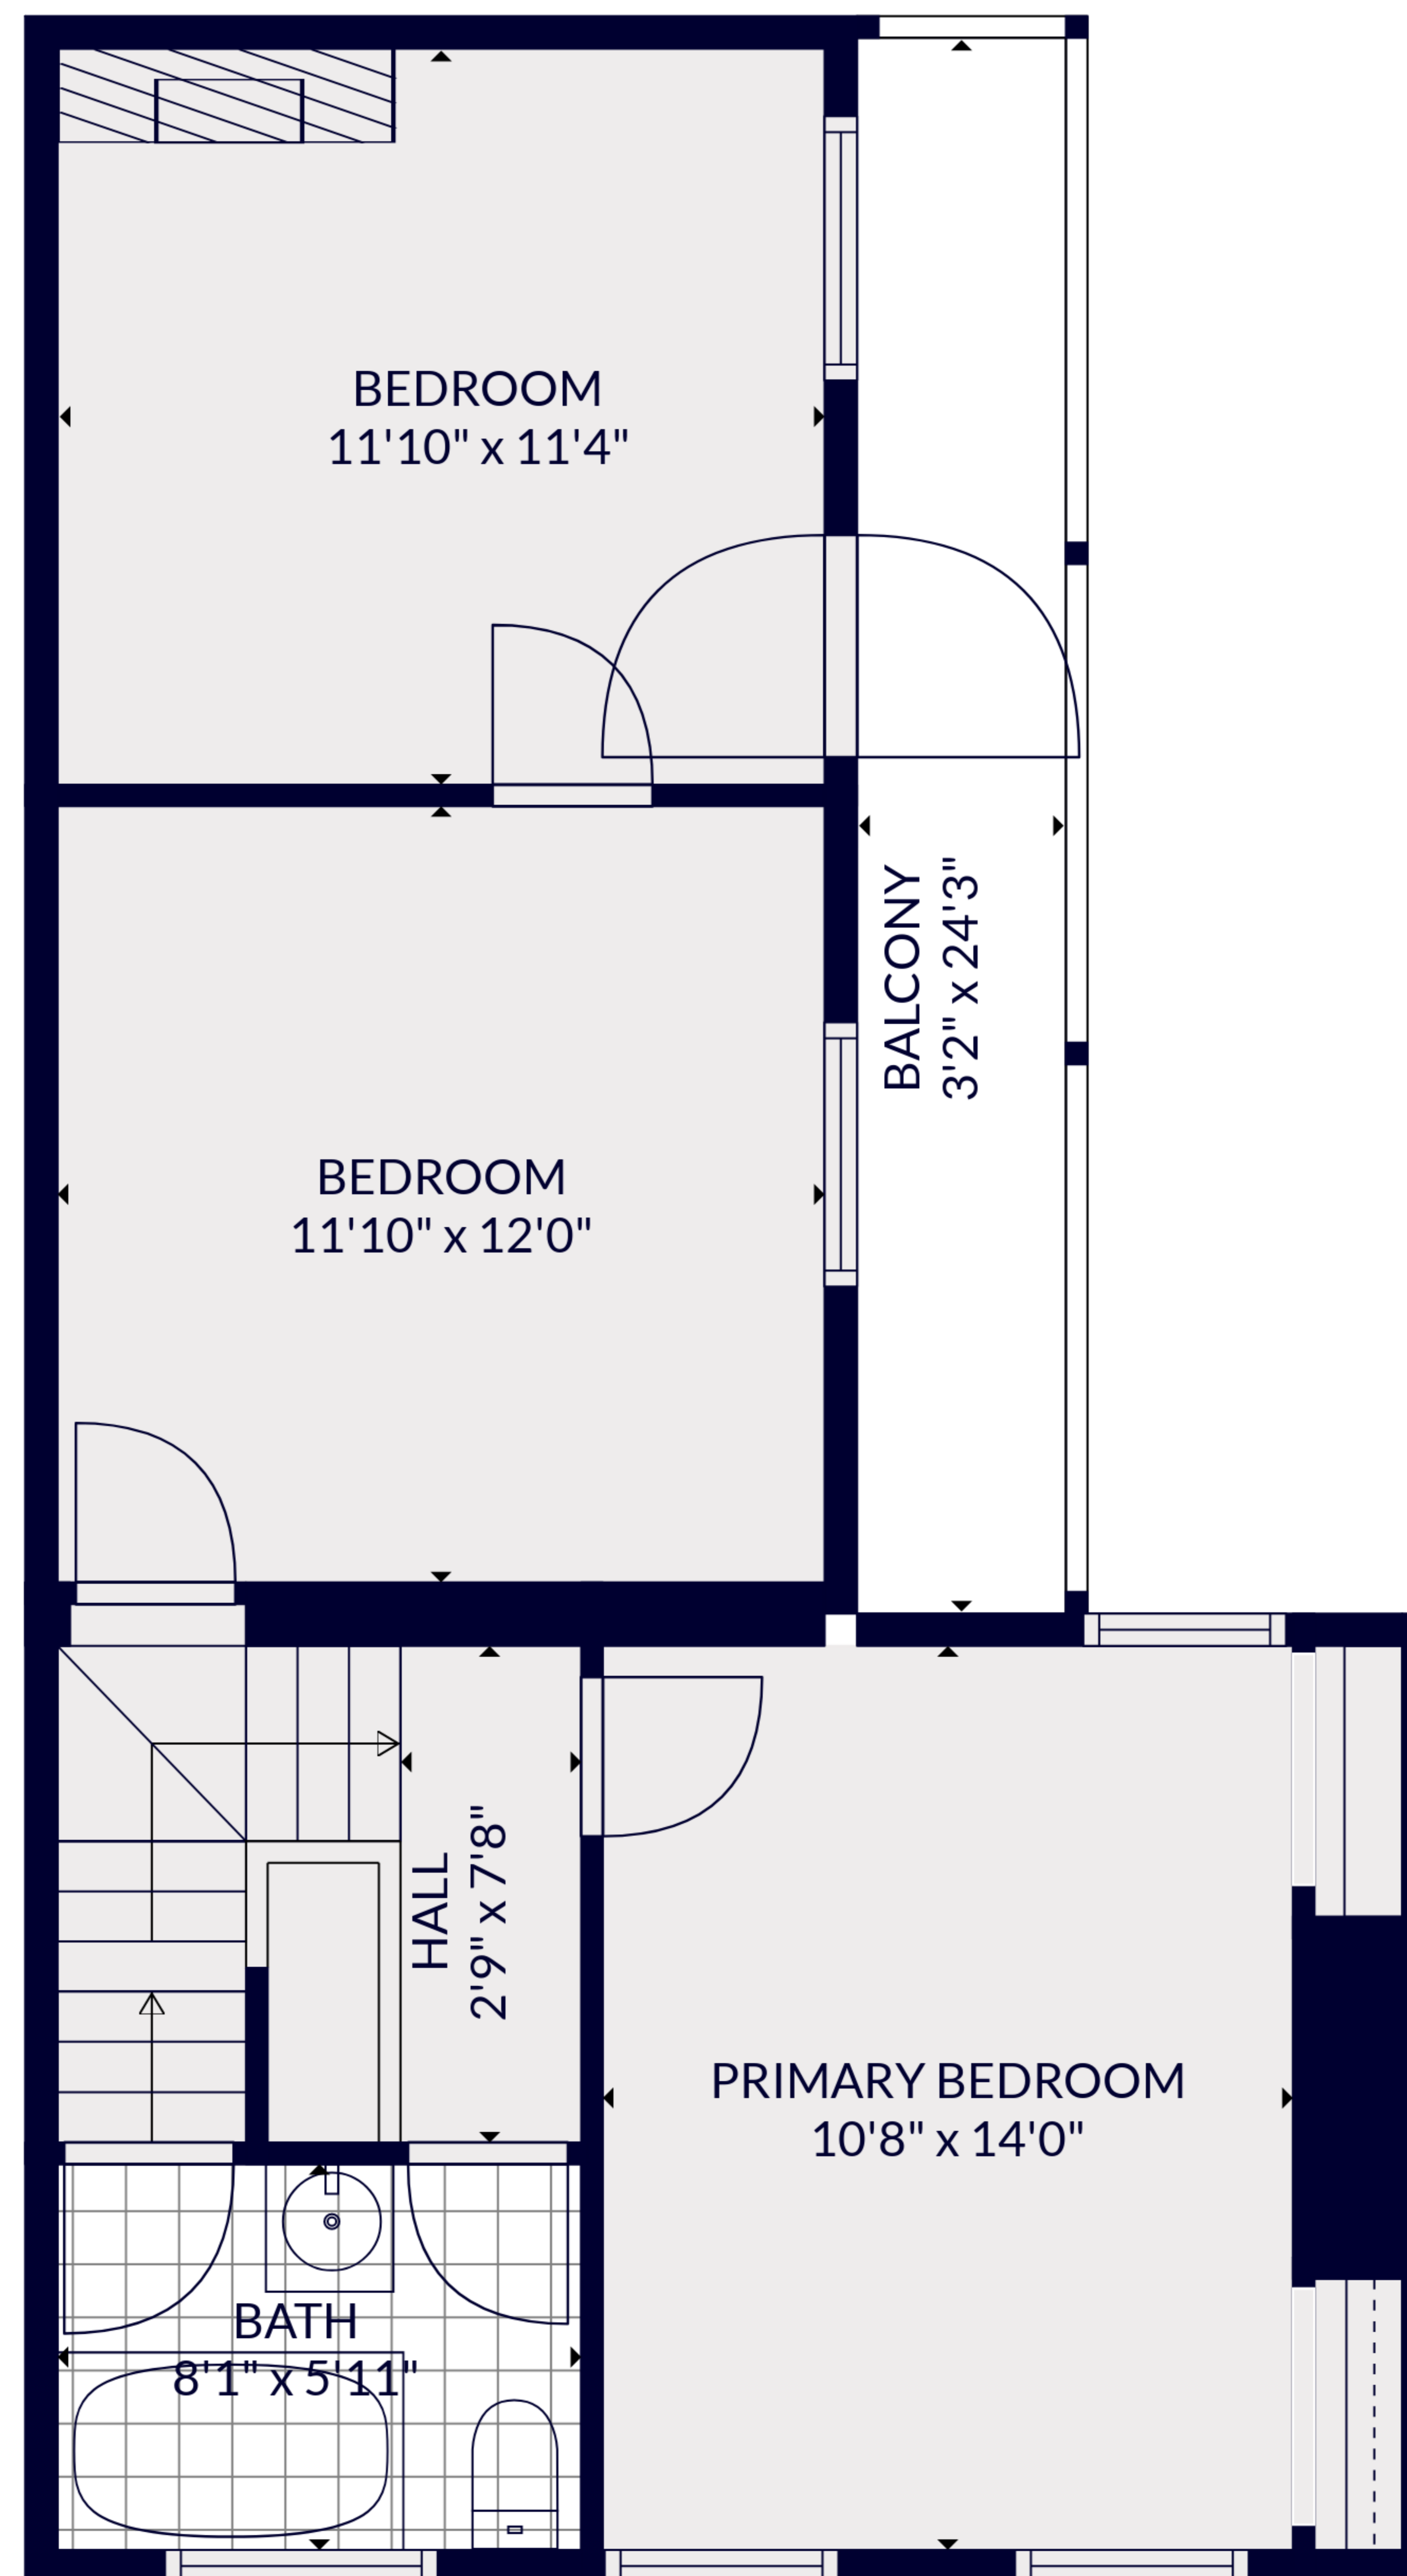

Total scanned area: 2844 sq. ft

Total scanned area: 2844 sq. ft

Total scanned area: 2844 sq. ft

Total scanned area: 2844 sq. ft

FLOOR 1

FLOOR 2

FLOOR 3

FLOOR 4

Total scanned area: 2844 sq. ft