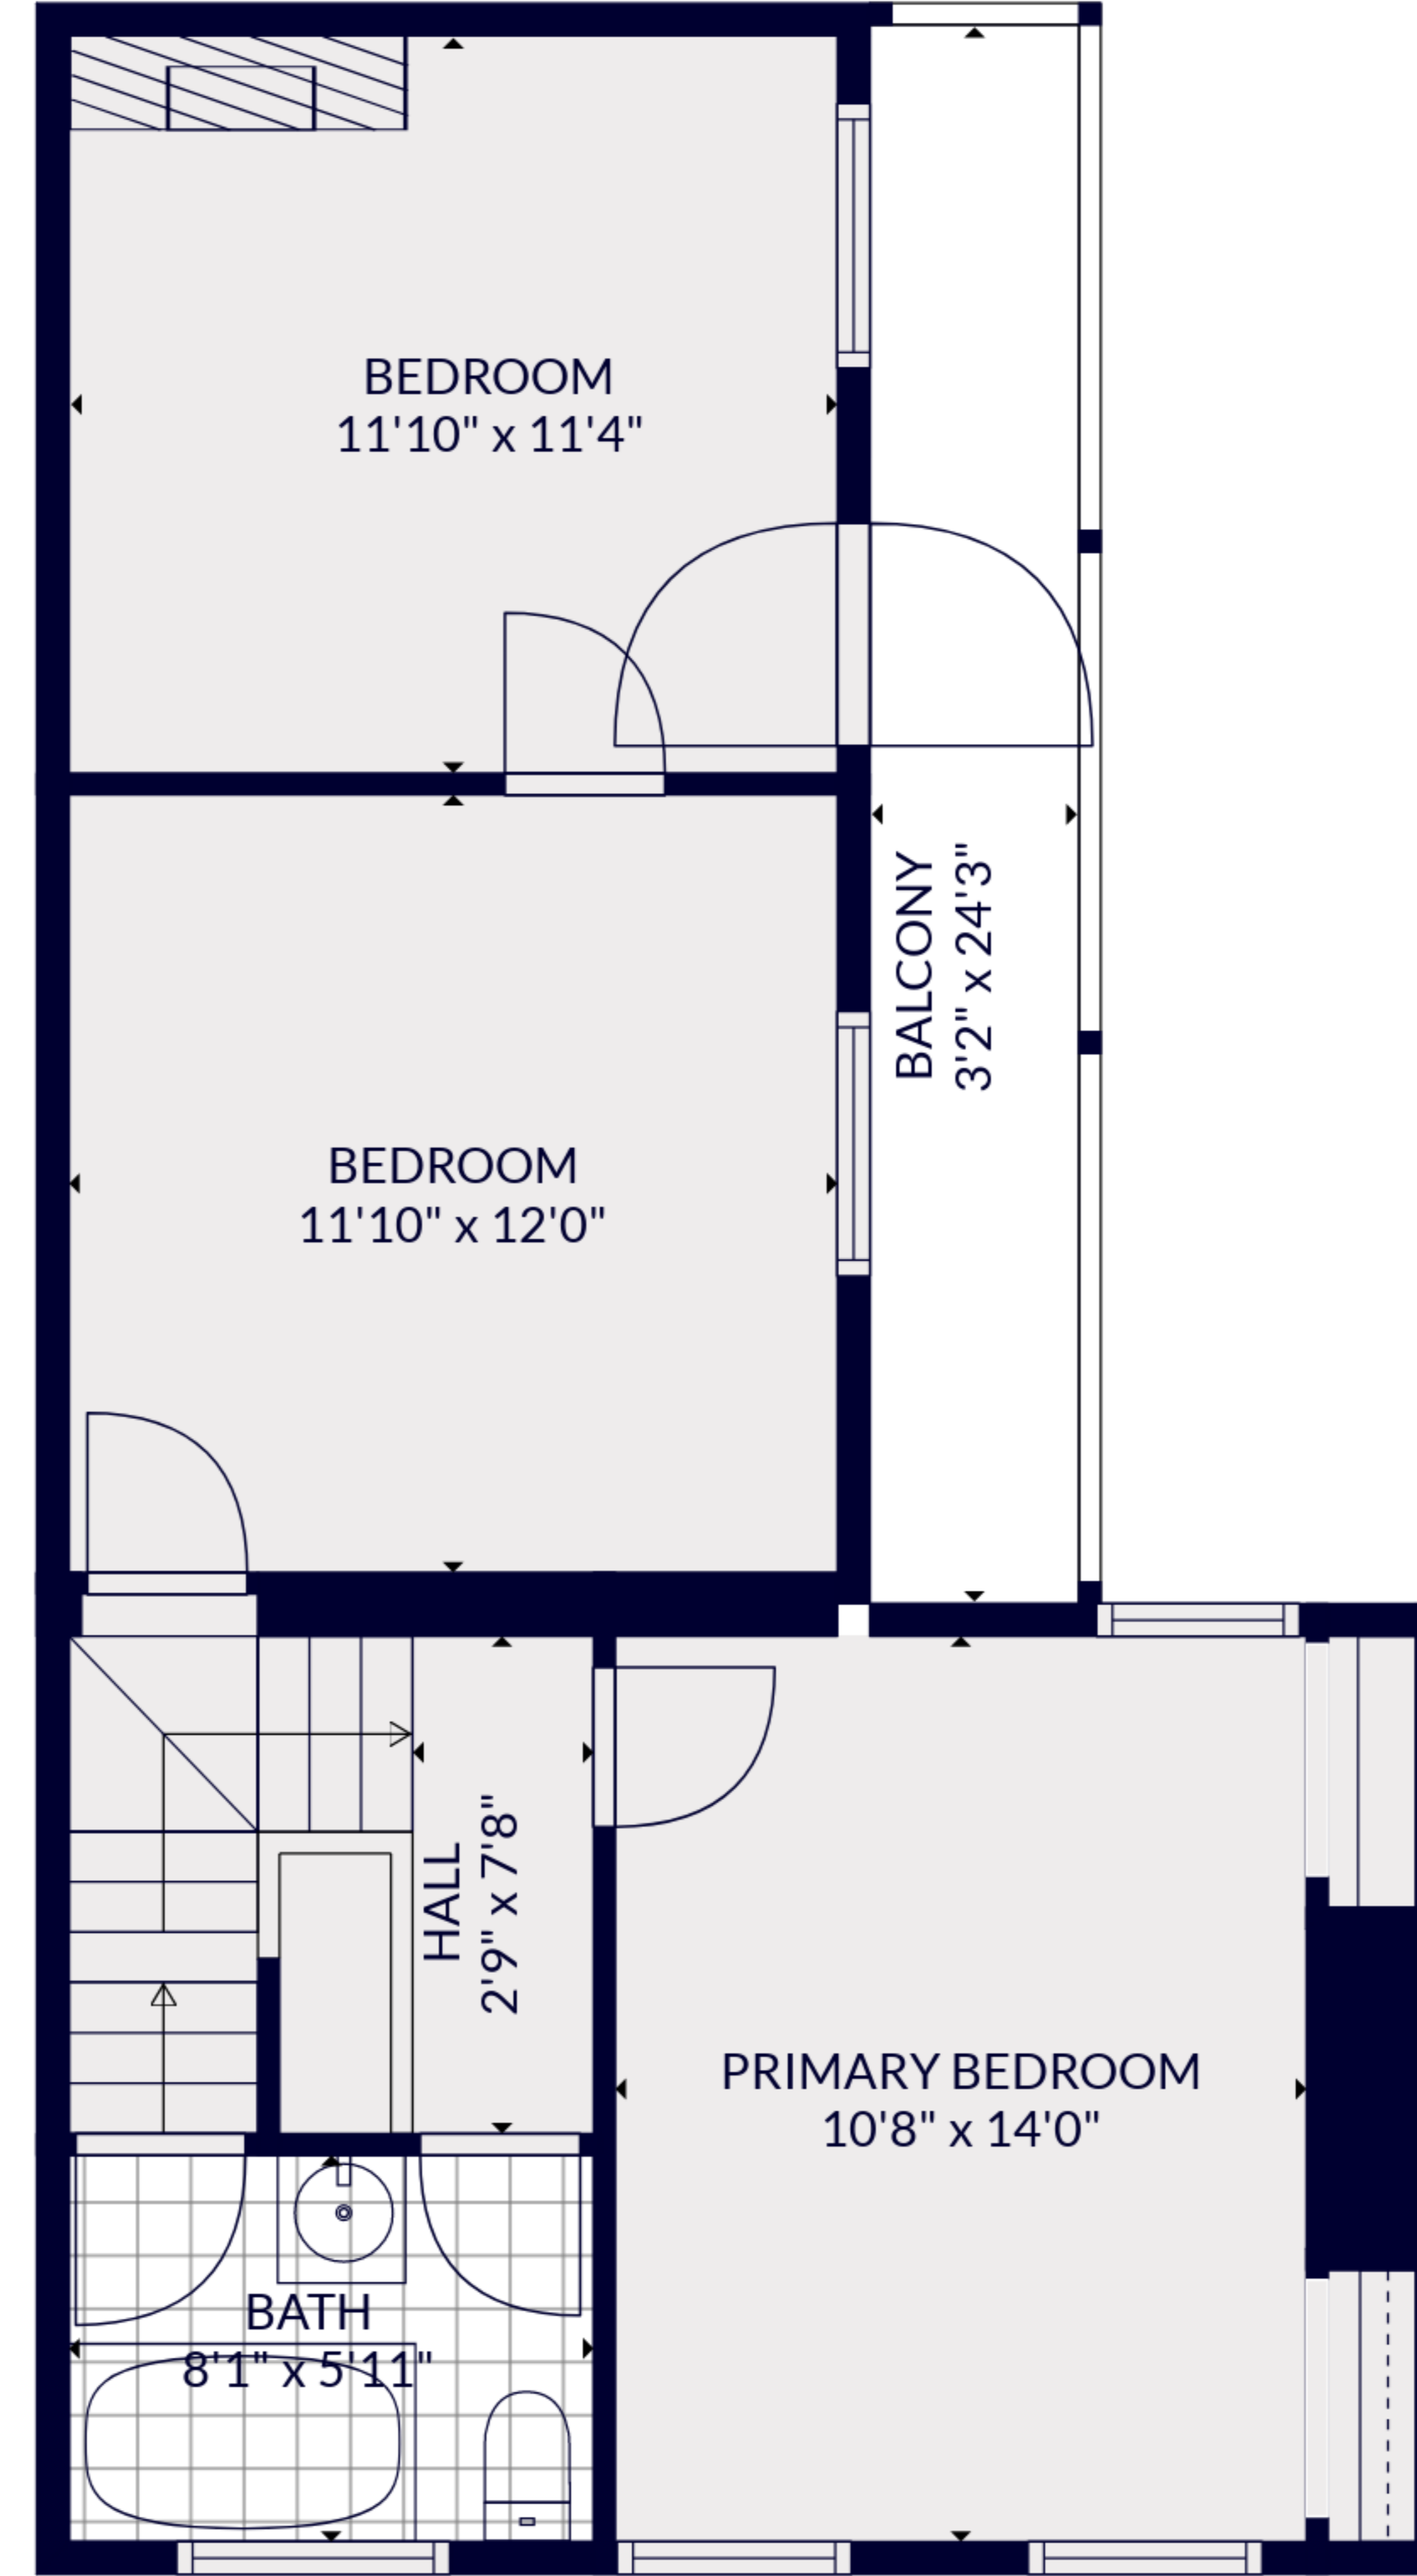

Total scanned area: 2844 sq. ft

Total scanned area: 2844 sq. ft

Total scanned area: 2844 sq. ft

Total scanned area: 2844 sq. ft

FLOOR 1

FLOOR 2

FLOOR 3

FLOOR 4

Total scanned area: 2844 sq. ft