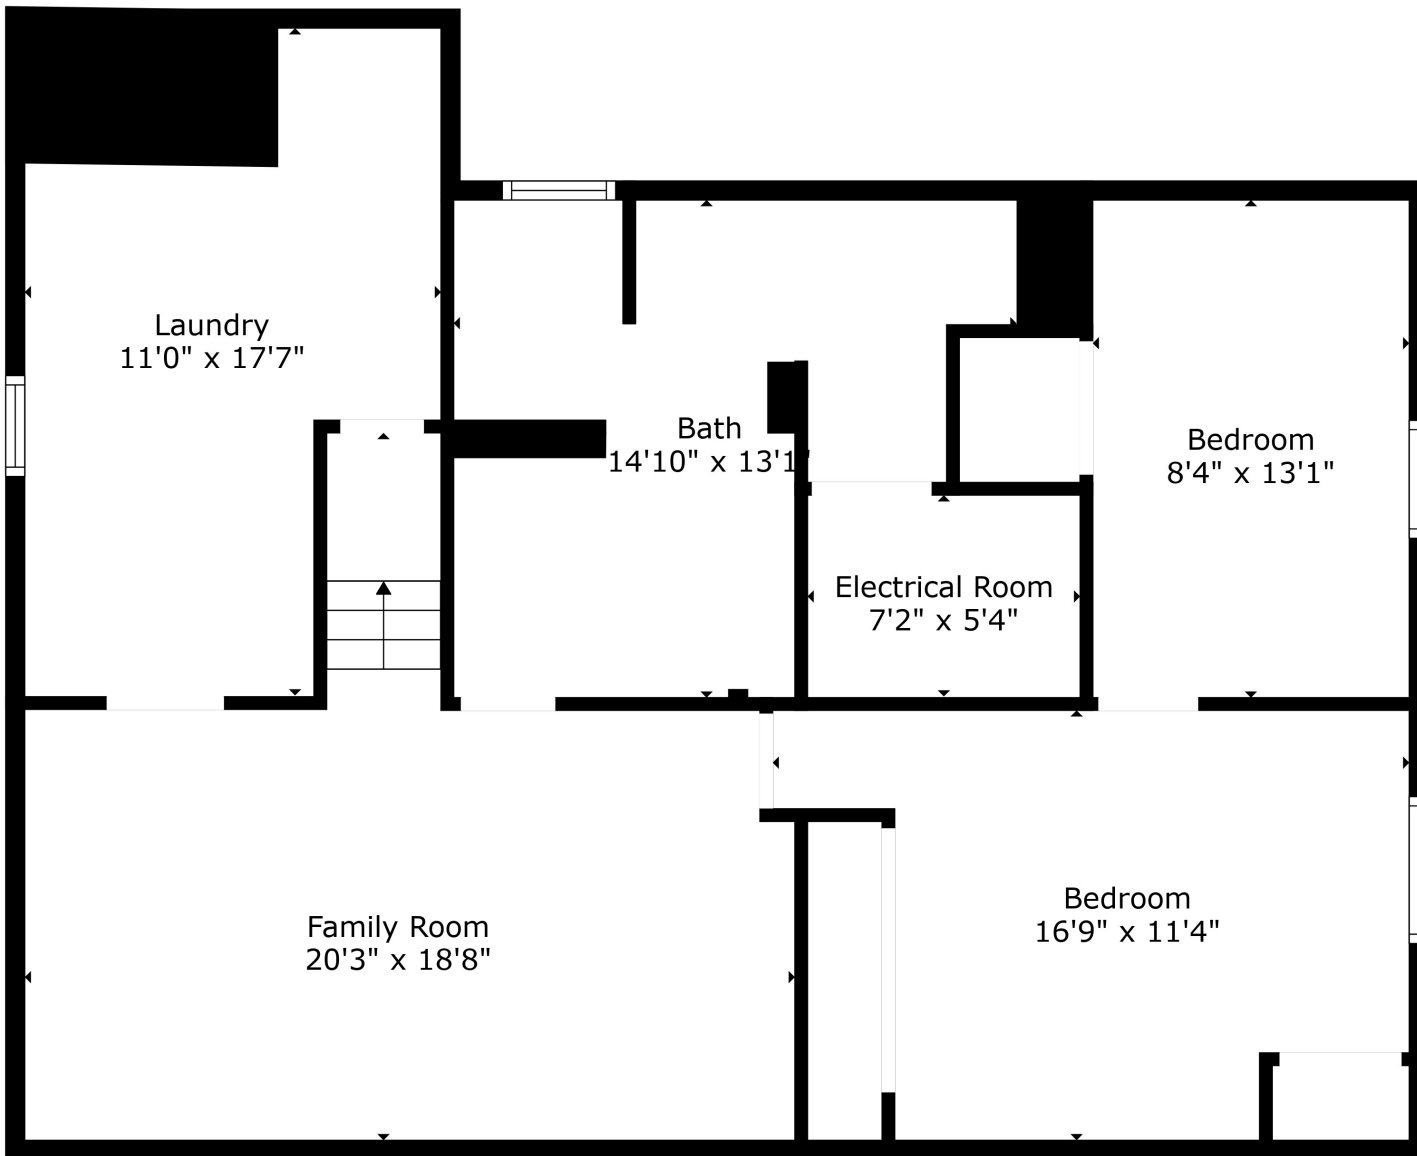

Floor 1

Floor 2

TOTAL: 1664 sq. ft
 BELOW GROUND: 747 sq. ft, FLOOR 2: 917 sq. ft
 EXCLUDED AREAS: ELECTRICAL ROOM: 38 sq. ft, LAUNDRY: 169 sq. ft, BAY WINDOW: 12 sq. ft

TOTAL: 1664 sq. ft

BELOW GROUND: 747 sq. ft, FLOOR 2: 917 sq. ft

EXCLUDED AREAS: ELECTRICAL ROOM: 38 sq. ft, LAUNDRY: 169 sq. ft, BAY WINDOW: 12 sq. ft

Created By Nordy Photography. Calculations Deemed Highly Reliable But Not Guaranteed.

TOTAL: 1664 sq. ft

BELOW GROUND: 747 sq. ft, FLOOR 2: 917 sq. ft

EXCLUDED AREAS: ELECTRICAL ROOM: 38 sq. ft, LAUNDRY: 169 sq. ft, BAY WINDOW: 12 sq. ft

Created By Nordy Photography. Calculations Deemed Highly Reliable But Not Guaranteed.