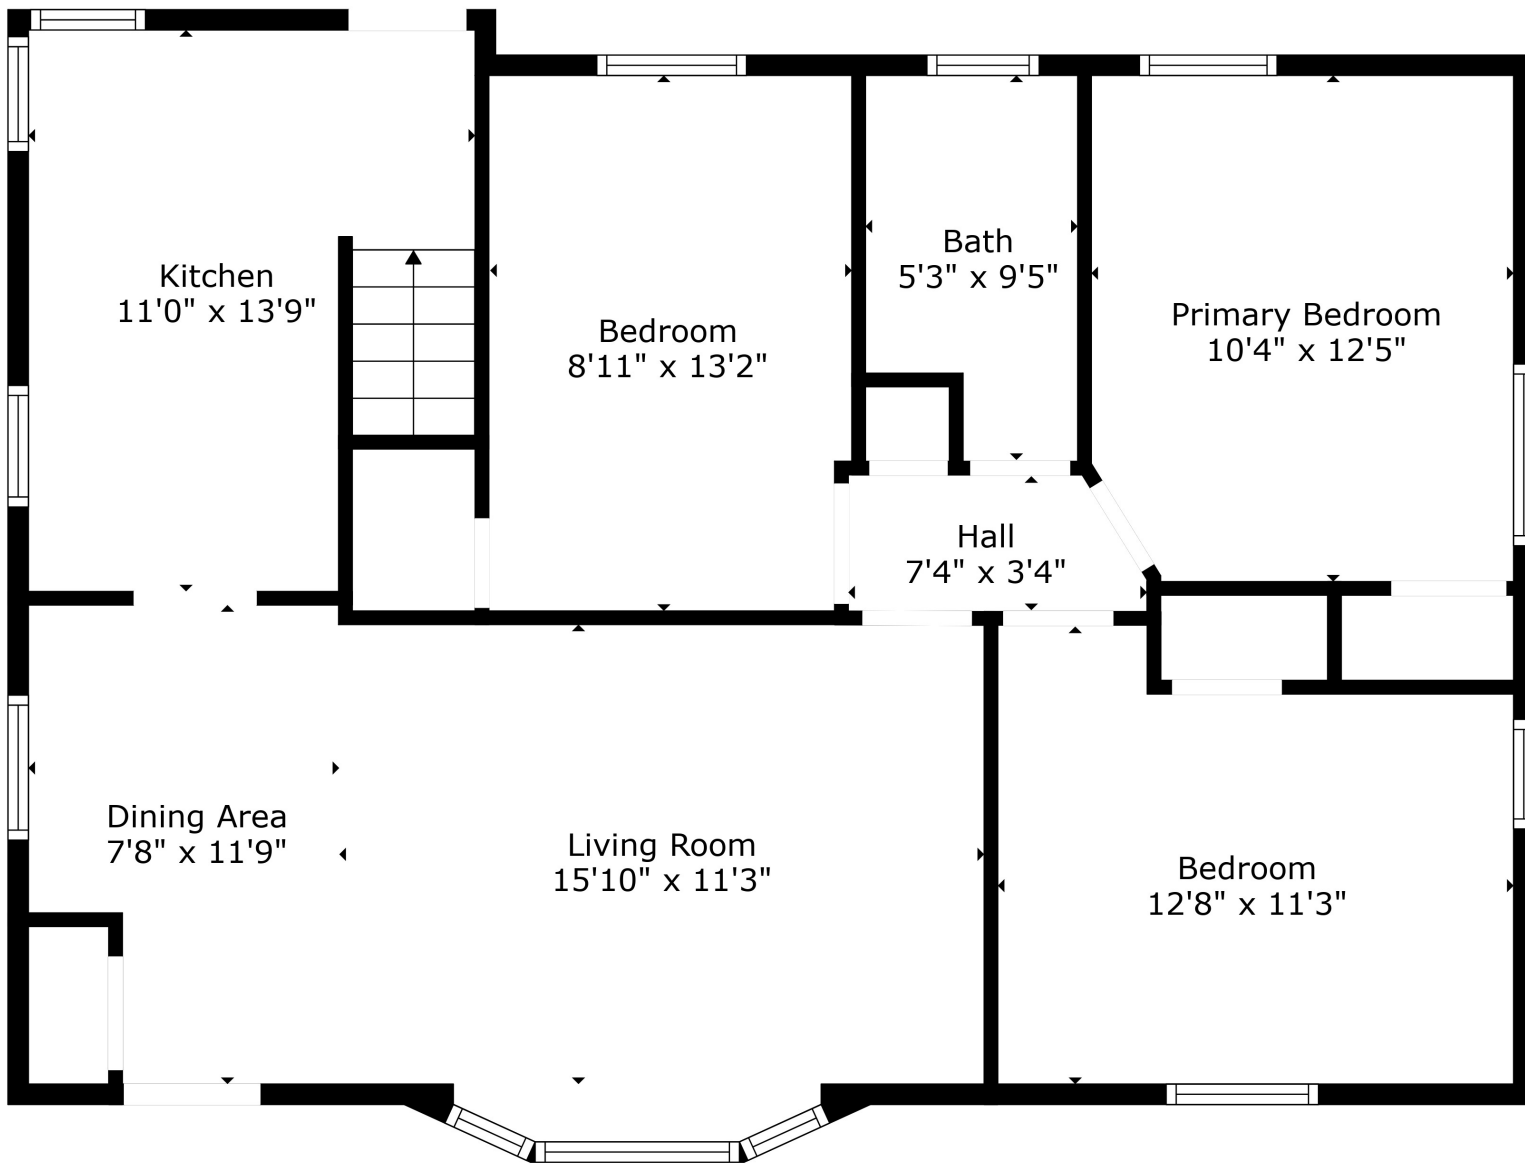

Floor 1

Floor 2

TOTAL: 1664 sq. ft
 BELOW GROUND: 747 sq. ft, FLOOR 2: 917 sq. ft
 EXCLUDED AREAS: ELECTRICAL ROOM: 38 sq. ft, LAUNDRY: 169 sq. ft, BAY WINDOW: 12 sq. ft

TOTAL: 1664 sq. ft

BELOW GROUND: 747 sq. ft, FLOOR 2: 917 sq. ft

EXCLUDED AREAS: ELECTRICAL ROOM: 38 sq. ft, LAUNDRY: 169 sq. ft, BAY WINDOW: 12 sq. ft

Created By Nordy Photography. Calculations Deemed Highly Reliable But Not Guaranteed.

TOTAL: 1664 sq. ft

BELOW GROUND: 747 sq. ft, FLOOR 2: 917 sq. ft

EXCLUDED AREAS: ELECTRICAL ROOM: 38 sq. ft, LAUNDRY: 169 sq. ft, BAY WINDOW: 12 sq. ft

Created By Nordy Photography. Calculations Deemed Highly Reliable But Not Guaranteed.