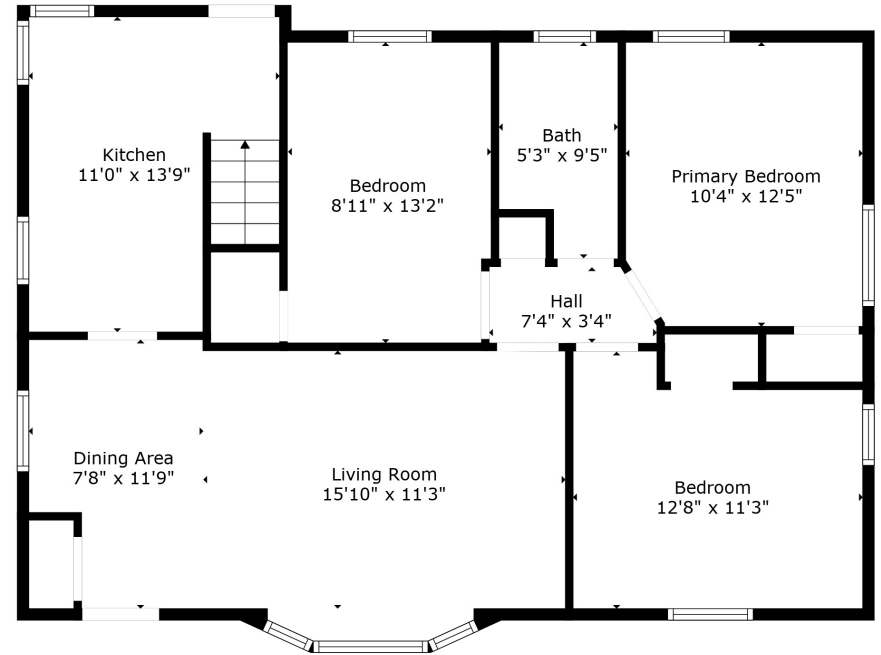

Floor 1

Floor 2

TOTAL: 1664 sq. ft
 BELOW GROUND: 747 sq. ft, FLOOR 2: 917 sq. ft
 EXCLUDED AREAS: ELECTRICAL ROOM: 38 sq. ft, LAUNDRY: 169 sq. ft, BAY WINDOW: 12 sq. ft

TOTAL: 1664 sq. ft

BELOW GROUND: 747 sq. ft, FLOOR 2: 917 sq. ft

EXCLUDED AREAS: ELECTRICAL ROOM: 38 sq. ft, LAUNDRY: 169 sq. ft, BAY WINDOW: 12 sq. ft

Created By Nordy Photography. Calculations Deemed Highly Reliable But Not Guaranteed.

TOTAL: 1664 sq. ft

BELOW GROUND: 747 sq. ft, FLOOR 2: 917 sq. ft

EXCLUDED AREAS: ELECTRICAL ROOM: 38 sq. ft, LAUNDRY: 169 sq. ft, BAY WINDOW: 12 sq. ft

Created By Nordy Photography. Calculations Deemed Highly Reliable But Not Guaranteed.