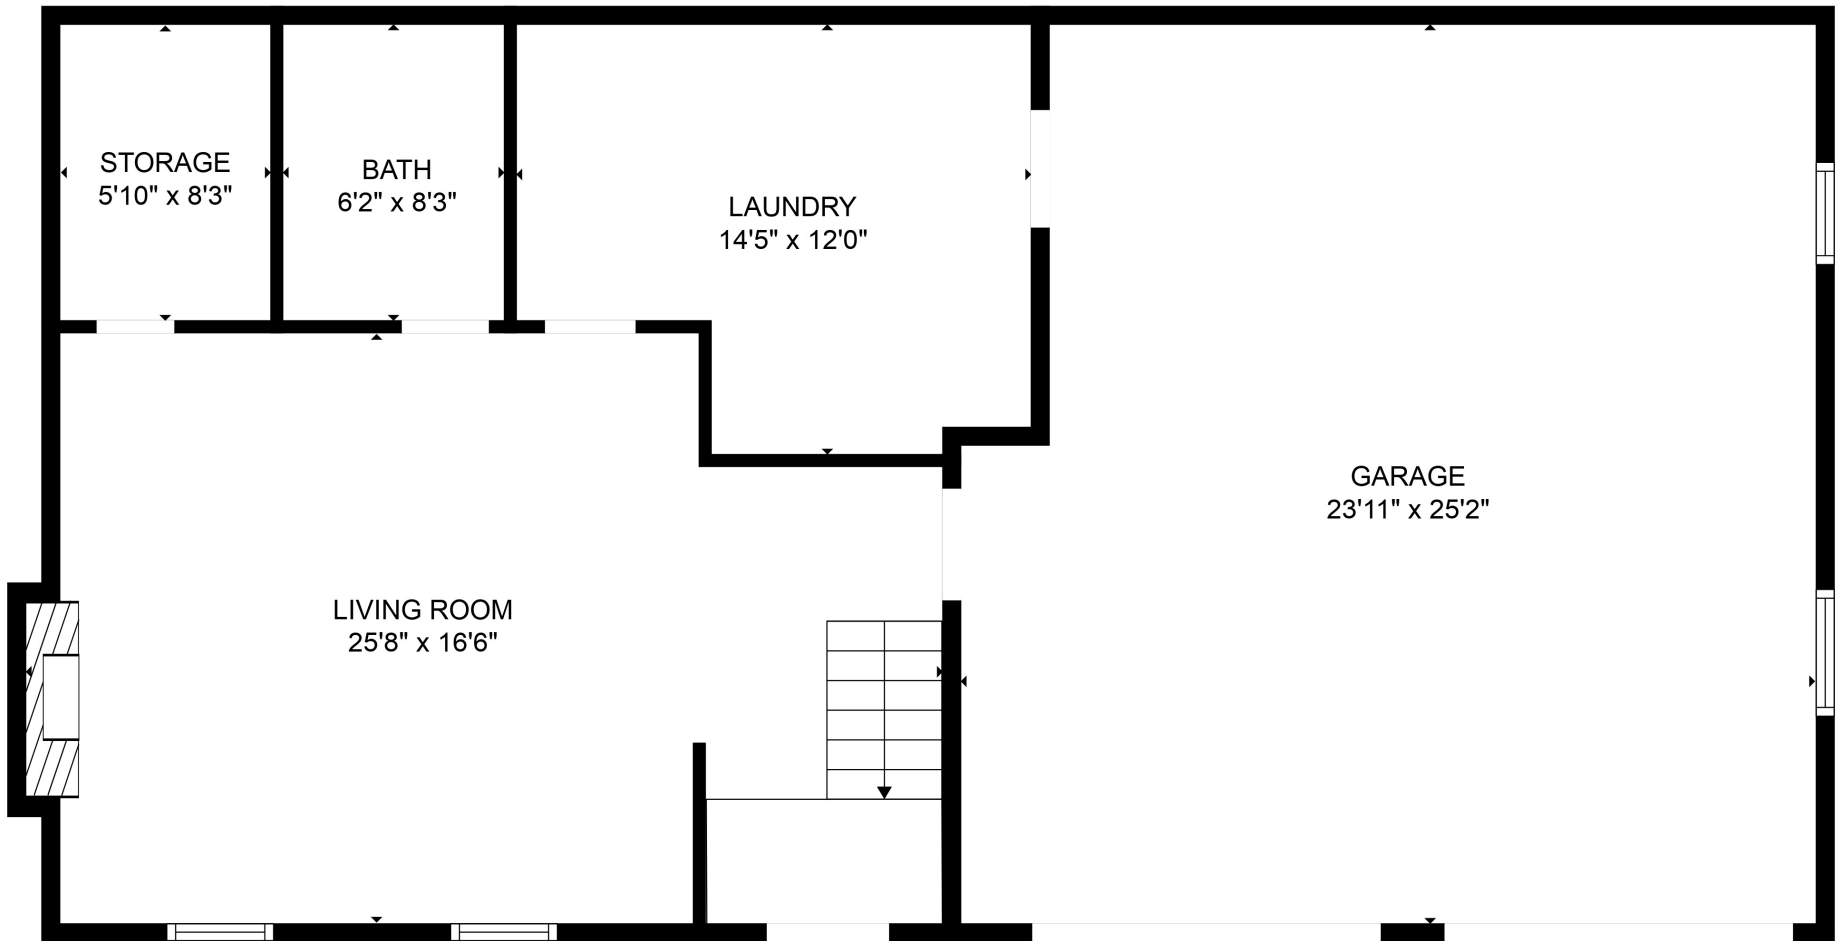

FLOOR 2

FLOOR 1

**TOTAL: 1870 sq. ft**

FLOOR 1: 603 sq. ft, FLOOR 2: 1267 sq. ft

EXCLUDED AREAS: GARAGE: 572 sq. ft, STORAGE: 49 sq. ft, FIREPLACE: 3 sq. ft

MEASUREMENTS ARE CALCULATED BY CUBICASA TECHNOLOGY. DEEMED HIGHLY RELIABLE BUT NOT GUARANTEED.

**TOTAL: 1870 sq. ft**

FLOOR 1: 603 sq. ft, FLOOR 2: 1267 sq. ft

EXCLUDED AREAS: GARAGE: 572 sq. ft, STORAGE: 49 sq. ft, FIREPLACE: 3 sq. ft

MEASUREMENTS ARE CALCULATED BY CUBICASA TECHNOLOGY. DEEMED HIGHLY RELIABLE BUT NOT GUARANTEED.