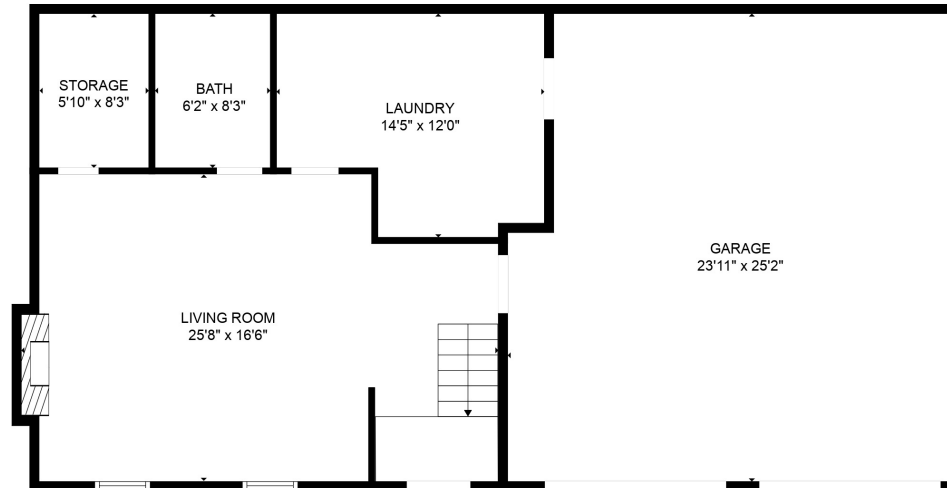

FLOOR 2

FLOOR 1

**TOTAL: 1870 sq. ft**

FLOOR 1: 603 sq. ft, FLOOR 2: 1267 sq. ft

EXCLUDED AREAS: GARAGE: 572 sq. ft, STORAGE: 49 sq. ft, FIREPLACE: 3 sq. ft

MEASUREMENTS ARE CALCULATED BY CUBICASA TECHNOLOGY. DEEMED HIGHLY RELIABLE BUT NOT GUARANTEED.

**TOTAL: 1870 sq. ft**

FLOOR 1: 603 sq. ft, FLOOR 2: 1267 sq. ft

EXCLUDED AREAS: GARAGE: 572 sq. ft, STORAGE: 49 sq. ft, FIREPLACE: 3 sq. ft

MEASUREMENTS ARE CALCULATED BY CUBICASA TECHNOLOGY. DEEMED HIGHLY RELIABLE BUT NOT GUARANTEED.