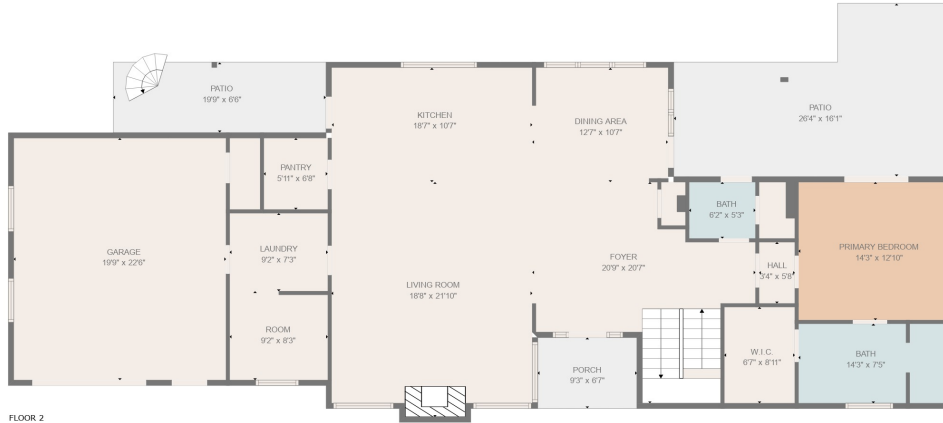

FLOOR 3

FLOOR 2

FLOOR 1

GROSS INTERNAL AREA
 Below Ground: 382 sq. ft, FLOOR 2: 1644 sq. ft, FLOOR 3: 1529 sq. ft
 EXCLUDED AREAS: STORAGE: 209 sq. ft, GARAGE: 443 sq. ft, UNDEFINED: 19 sq. ft,
 PATIO: 472 sq. ft, PORCH: 61 sq. ft, FIREPLACE: 4 sq. ft,
 OPEN TO BELOW: 227 sq. ft, BALCONY: 76 sq. ft, DECK: 547 sq. ft
TOTAL: 3555 sq. ft

MEASUREMENTS ARE CALCULATED BY CUBICASA TECHNOLOGY. DEEMED HIGHLY RELIABLE BUT NOT GUARANTEED.

GROSS INTERNAL AREA

Below Ground: 382 sq. ft, FLOOR 2: 1644 sq. ft, FLOOR 3: 1529 sq. ft

EXCLUDED AREAS: STORAGE: 209 sq. ft, GARAGE: 443 sq. ft, UNDEFINED: 19 sq. ft,

PATIO: 472 sq. ft, PORCH: 61 sq. ft, FIREPLACE: 4 sq. ft,

OPEN TO BELOW: 227 sq. ft, BALCONY: 76 sq. ft, DECK: 547 sq. ft

TOTAL: 3555 sq. ft

MEASUREMENTS ARE CALCULATED BY CUBICASA TECHNOLOGY. DEEMED HIGHLY RELIABLE BUT NOT GUARANTEED.

GROSS INTERNAL AREA

Below Ground: 382 sq. ft, FLOOR 2: 1644 sq. ft, FLOOR 3: 1529 sq. ft

EXCLUDED AREAS: STORAGE: 209 sq. ft, GARAGE: 443 sq. ft, UNDEFINED: 19 sq. ft,

PATIO: 472 sq. ft, PORCH: 61 sq. ft, FIREPLACE: 4 sq. ft,