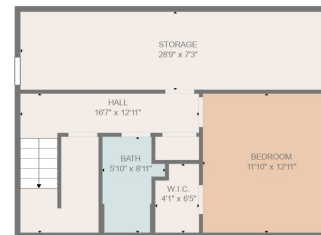

FLOOR 3

FLOOR 2

FLOOR 1

GROSS INTERNAL AREA
 Below Ground: 382 sq. ft, FLOOR 2: 1644 sq. ft, FLOOR 3: 1529 sq. ft
 EXCLUDED AREAS: STORAGE: 209 sq. ft, GARAGE: 443 sq. ft, UNDEFINED: 19 sq. ft,
 PATIO: 472 sq. ft, PORCH: 61 sq. ft, FIREPLACE: 4 sq. ft,
 OPEN TO BELOW: 227 sq. ft, BALCONY: 76 sq. ft, DECK: 547 sq. ft
TOTAL: 3555 sq. ft

MEASUREMENTS ARE CALCULATED BY CUBICASA TECHNOLOGY. DEEMED HIGHLY RELIABLE BUT NOT GUARANTEED.

GROSS INTERNAL AREA

Below Ground: 382 sq. ft, FLOOR 2: 1644 sq. ft, FLOOR 3: 1529 sq. ft

EXCLUDED AREAS: STORAGE: 209 sq. ft, GARAGE: 443 sq. ft, UNDEFINED: 19 sq. ft,

PATIO: 472 sq. ft, PORCH: 61 sq. ft, FIREPLACE: 4 sq. ft,

OPEN TO BELOW: 227 sq. ft, BALCONY: 76 sq. ft, DECK: 547 sq. ft

TOTAL: 3555 sq. ft

MEASUREMENTS ARE CALCULATED BY CUBICASA TECHNOLOGY. DEEMED HIGHLY RELIABLE BUT NOT GUARANTEED.

GROSS INTERNAL AREA

Below Ground: 382 sq. ft, FLOOR 2: 1644 sq. ft, FLOOR 3: 1529 sq. ft

EXCLUDED AREAS: STORAGE: 209 sq. ft, GARAGE: 443 sq. ft, UNDEFINED: 19 sq. ft,

PATIO: 472 sq. ft, PORCH: 61 sq. ft, FIREPLACE: 4 sq. ft,