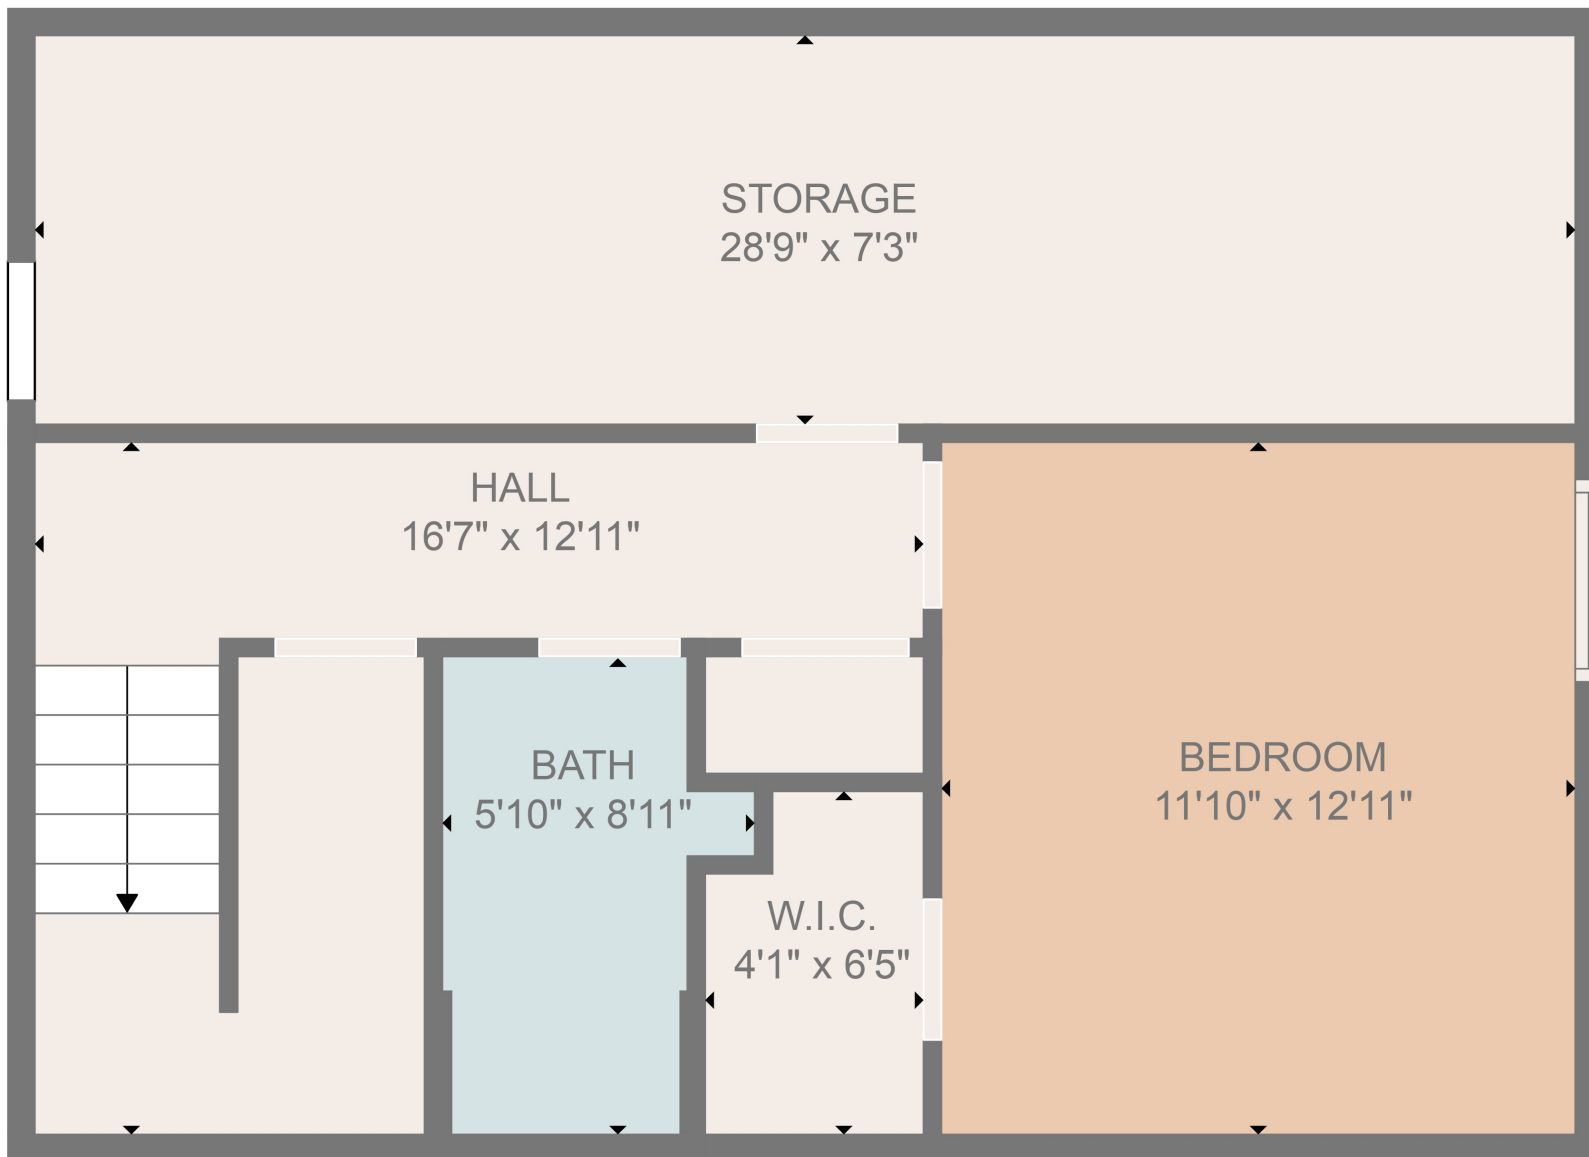

MEASUREMENTS ARE CALCULATED BY CUBICASA TECHNOLOGY. DEEMED HIGHLY RELIABLE BUT NOT GUARANTEED.

GROSS INTERNAL AREA

Below Ground: 382 sq. ft, FLOOR 2: 1644 sq. ft, FLOOR 3: 1529 sq. ft

EXCLUDED AREAS: STORAGE: 209 sq. ft, GARAGE: 443 sq. ft, UNDEFINED: 19 sq. ft,

PATIO: 472 sq. ft, PORCH: 61 sq. ft, FIREPLACE: 4 sq. ft,

OPEN TO BELOW: 227 sq. ft, BALCONY: 76 sq. ft, DECK: 547 sq. ft

TOTAL: 3555 sq. ft

MEASUREMENTS ARE CALCULATED BY CUBICASA TECHNOLOGY. DEEMED HIGHLY RELIABLE BUT NOT GUARANTEED.

GROSS INTERNAL AREA

Below Ground: 382 sq. ft, FLOOR 2: 1644 sq. ft, FLOOR 3: 1529 sq. ft

EXCLUDED AREAS: STORAGE: 209 sq. ft, GARAGE: 443 sq. ft, UNDEFINED: 19 sq. ft,

PATIO: 472 sq. ft, PORCH: 61 sq. ft, FIREPLACE: 4 sq. ft,

OPEN TO BELOW: 227 sq. ft, BALCONY: 76 sq. ft, DECK: 547 sq. ft

TOTAL: 3555 sq. ft

MEASUREMENTS ARE CALCULATED BY CUBICASA TECHNOLOGY. DEEMED HIGHLY RELIABLE BUT NOT GUARANTEED.

GROSS INTERNAL AREA

Below Ground: 382 sq. ft, FLOOR 2: 1644 sq. ft, FLOOR 3: 1529 sq. ft