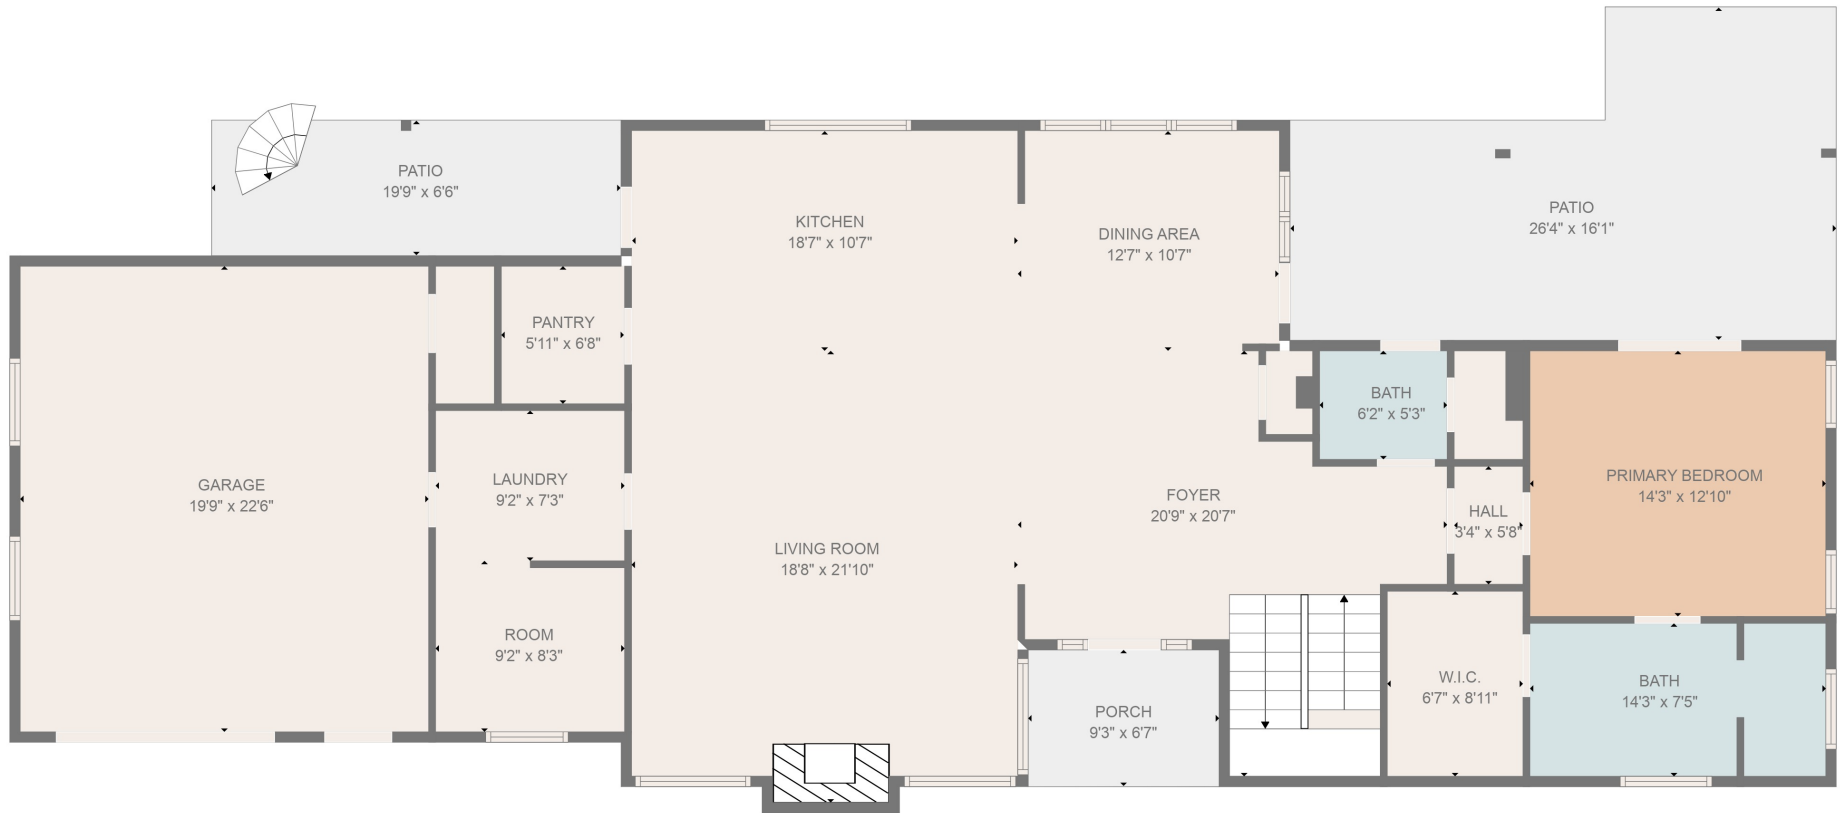

FLOOR 3

FLOOR 2

FLOOR 1

GROSS INTERNAL AREA
 Below Ground: 382 sq. ft, FLOOR 2: 1644 sq. ft, FLOOR 3: 1529 sq. ft
 EXCLUDED AREAS: STORAGE: 209 sq. ft, GARAGE: 443 sq. ft, UNDEFINED: 19 sq. ft,
 PATIO: 472 sq. ft, PORCH: 61 sq. ft, FIREPLACE: 4 sq. ft,
 OPEN TO BELOW: 227 sq. ft, BALCONY: 76 sq. ft, DECK: 547 sq. ft
TOTAL: 3555 sq. ft

MEASUREMENTS ARE CALCULATED BY CUBICASA TECHNOLOGY. DEEMED HIGHLY RELIABLE BUT NOT GUARANTEED.

GROSS INTERNAL AREA

Below Ground: 382 sq. ft, FLOOR 2: 1644 sq. ft, FLOOR 3: 1529 sq. ft

EXCLUDED AREAS: STORAGE: 209 sq. ft, GARAGE: 443 sq. ft, UNDEFINED: 19 sq. ft,

PATIO: 472 sq. ft, PORCH: 61 sq. ft, FIREPLACE: 4 sq. ft,

OPEN TO BELOW: 227 sq. ft, BALCONY: 76 sq. ft, DECK: 547 sq. ft

TOTAL: 3555 sq. ft

MEASUREMENTS ARE CALCULATED BY CUBICASA TECHNOLOGY. DEEMED HIGHLY RELIABLE BUT NOT GUARANTEED.

GROSS INTERNAL AREA

Below Ground: 382 sq. ft, FLOOR 2: 1644 sq. ft, FLOOR 3: 1529 sq. ft

EXCLUDED AREAS: STORAGE: 209 sq. ft, GARAGE: 443 sq. ft, UNDEFINED: 19 sq. ft,

PATIO: 472 sq. ft, PORCH: 61 sq. ft, FIREPLACE: 4 sq. ft,