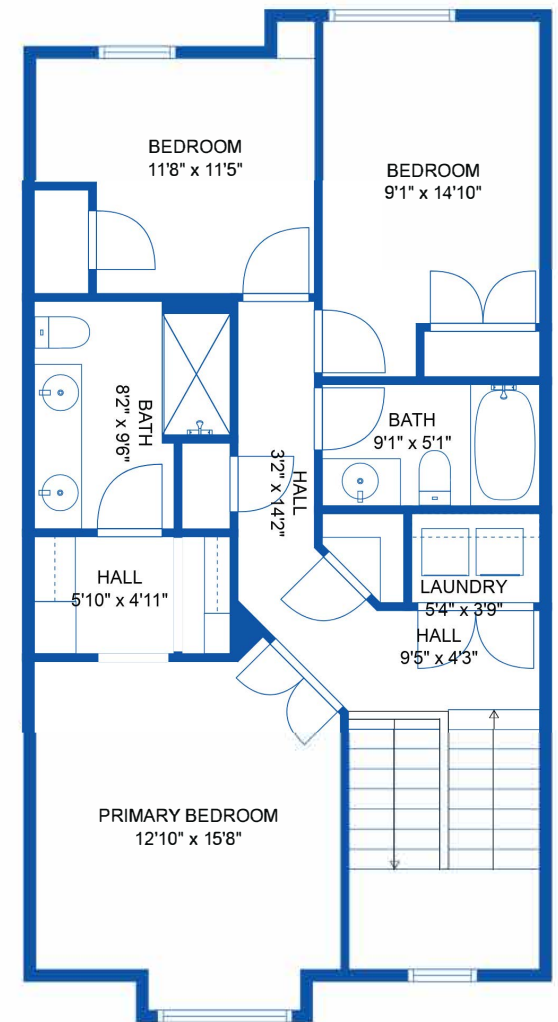

Estimated areas

FLOOR 1: 605 sq. ft
 FLOOR 2: 914 sq. ft
 FLOOR 3: 856 sq. ft
 TOTAL: 2375 sq. ft

Sizes and Dimensions are Approximate. Actual may vary. E&O Insured.

Estimated areas

FLOOR 1: 605 sq. ft
 FLOOR 2: 914 sq. ft
 FLOOR 3: 856 sq. ft
 TOTAL: 2375 sq. ft

Sizes and Dimensions are Approximate. Actual may vary. E&O Insured.

Estimated areas

FLOOR 1: 605 sq. ft
 FLOOR 2: 914 sq. ft
 FLOOR 3: 856 sq. ft
 TOTAL: 2375 sq. ft

FLOOR 1

FLOOR 2

FLOOR 3

Estimated areas

FLOOR 1: 605 sq. ft
 FLOOR 2: 914 sq. ft
 FLOOR 3: 856 sq. ft
 TOTAL: 2375 sq. ft