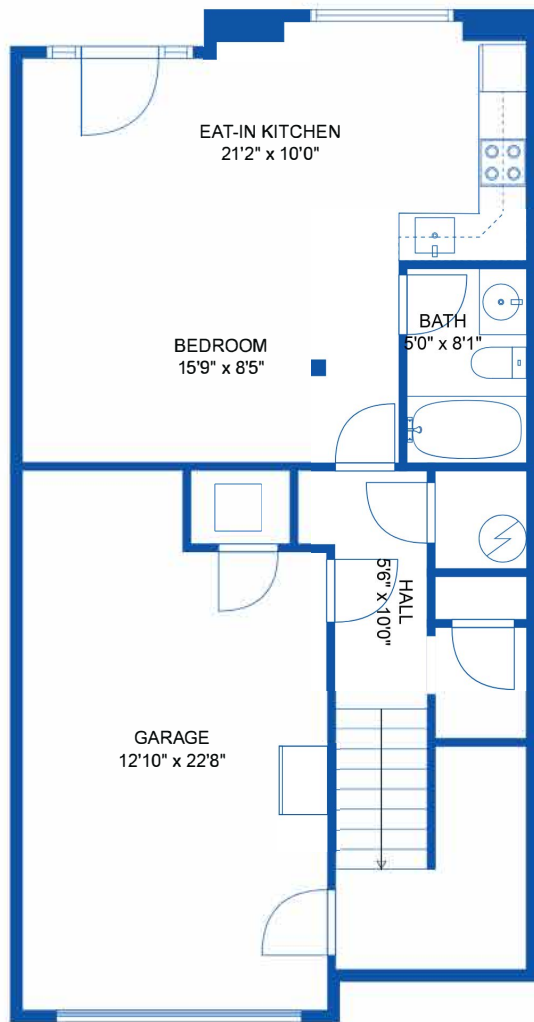

Estimated areas

FLOOR 1: 605 sq. ft
 FLOOR 2: 914 sq. ft
 FLOOR 3: 856 sq. ft
 TOTAL: 2375 sq. ft

Sizes and Dimensions are Approximate. Actual may vary. E&O Insured.

Estimated areas

FLOOR 1: 605 sq. ft
 FLOOR 2: 914 sq. ft
 FLOOR 3: 856 sq. ft
 TOTAL: 2375 sq. ft

Sizes and Dimensions are Approximate. Actual may vary. E&O Insured.

Estimated areas

FLOOR 1: 605 sq. ft
 FLOOR 2: 914 sq. ft
 FLOOR 3: 856 sq. ft
 TOTAL: 2375 sq. ft

FLOOR 1

FLOOR 2

FLOOR 3

Estimated areas

FLOOR 1: 605 sq. ft
 FLOOR 2: 914 sq. ft
 FLOOR 3: 856 sq. ft
 TOTAL: 2375 sq. ft