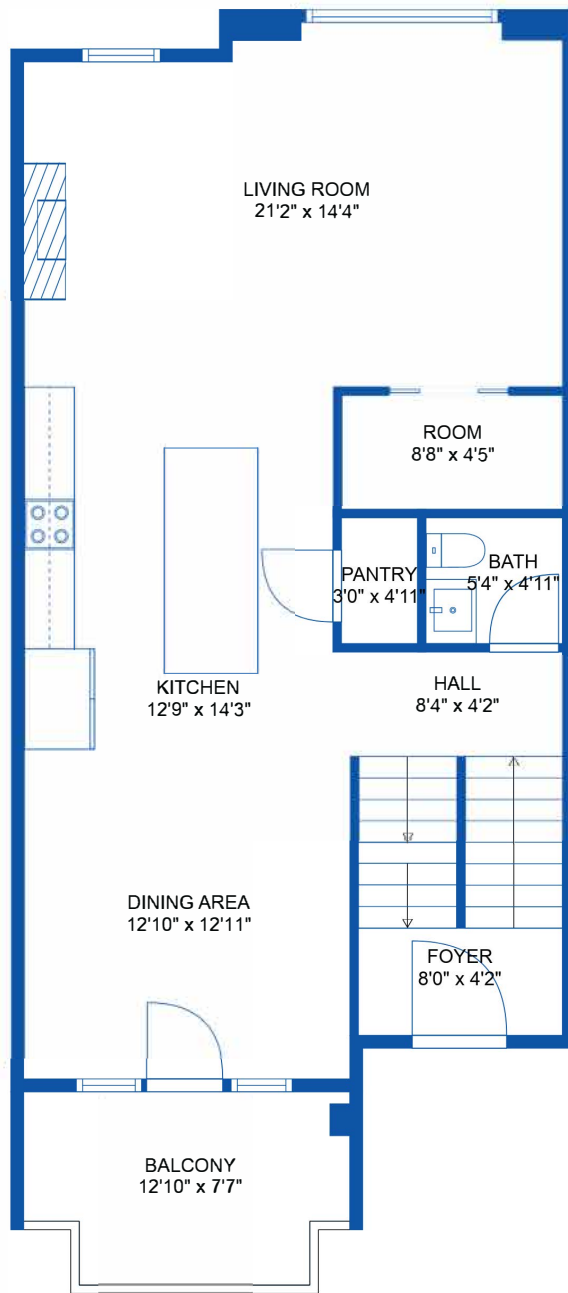

Estimated areas

FLOOR 1: 605 sq. ft
 FLOOR 2: 914 sq. ft
 FLOOR 3: 856 sq. ft
 TOTAL: 2375 sq. ft

Sizes and Dimensions are Approximate. Actual may vary. E&O Insured.

Estimated areas

FLOOR 1: 605 sq. ft
 FLOOR 2: 914 sq. ft
 FLOOR 3: 856 sq. ft
 TOTAL: 2375 sq. ft

Sizes and Dimensions are Approximate. Actual may vary. E&O Insured.

Estimated areas

FLOOR 1: 605 sq. ft
 FLOOR 2: 914 sq. ft
 FLOOR 3: 856 sq. ft
 TOTAL: 2375 sq. ft

FLOOR 1

FLOOR 2

FLOOR 3

Estimated areas

FLOOR 1: 605 sq. ft
 FLOOR 2: 914 sq. ft
 FLOOR 3: 856 sq. ft
 TOTAL: 2375 sq. ft