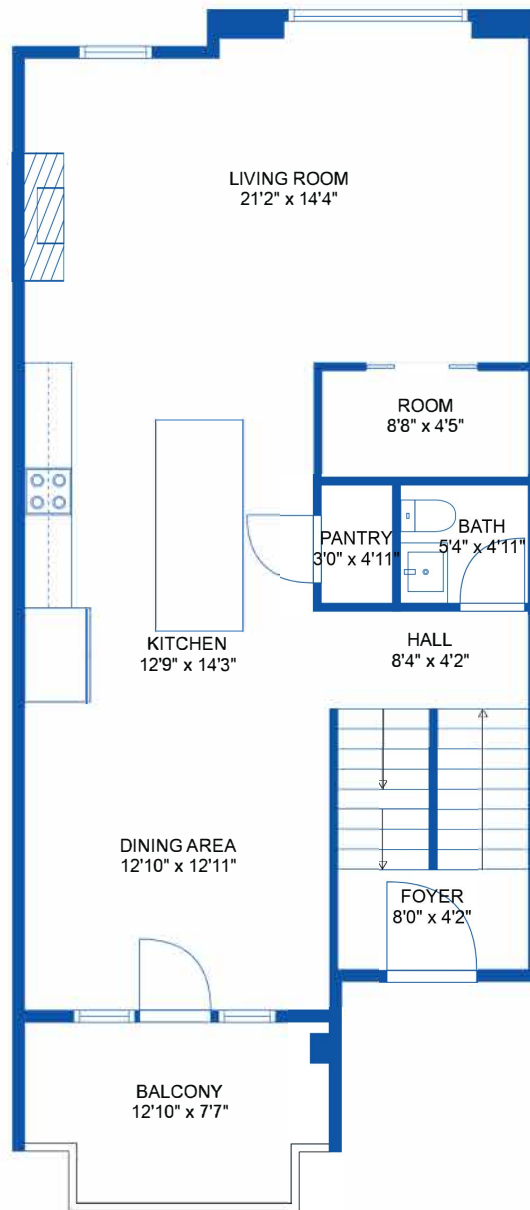

Estimated areas

FLOOR 1: 605 sq. ft
 FLOOR 2: 914 sq. ft
 FLOOR 3: 856 sq. ft
 TOTAL: 2375 sq. ft

Sizes and Dimensions are Approximate. Actual may vary. E&O Insured.

Estimated areas

FLOOR 1: 605 sq. ft
 FLOOR 2: 914 sq. ft
 FLOOR 3: 856 sq. ft
 TOTAL: 2375 sq. ft

Sizes and Dimensions are Approximate. Actual may vary. E&O Insured.

Estimated areas

FLOOR 1: 605 sq. ft
 FLOOR 2: 914 sq. ft
 FLOOR 3: 856 sq. ft
 TOTAL: 2375 sq. ft

FLOOR 1

FLOOR 2

FLOOR 3

Estimated areas

FLOOR 1: 605 sq. ft
 FLOOR 2: 914 sq. ft
 FLOOR 3: 856 sq. ft
 TOTAL: 2375 sq. ft