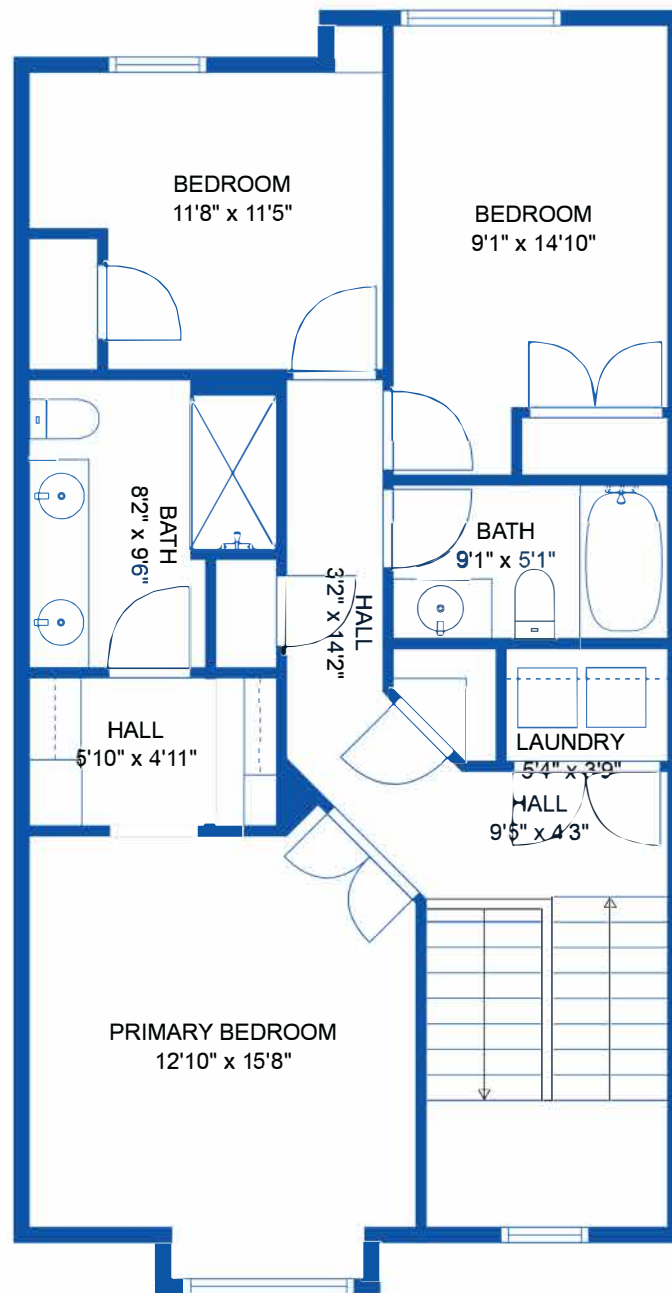

Estimated areas

FLOOR 1: 605 sq. ft
 FLOOR 2: 914 sq. ft
 FLOOR 3: 856 sq. ft
 TOTAL: 2375 sq. ft

Sizes and Dimensions are Approximate. Actual may vary. E&O Insured.

Estimated areas

FLOOR 1: 605 sq. ft
 FLOOR 2: 914 sq. ft
 FLOOR 3: 856 sq. ft
 TOTAL: 2375 sq. ft

Sizes and Dimensions are Approximate. Actual may vary. E&O Insured.

Estimated areas

FLOOR 1: 605 sq. ft
 FLOOR 2: 914 sq. ft
 FLOOR 3: 856 sq. ft
 TOTAL: 2375 sq. ft

FLOOR 1

FLOOR 2

FLOOR 3

Estimated areas

FLOOR 1: 605 sq. ft
 FLOOR 2: 914 sq. ft
 FLOOR 3: 856 sq. ft
 TOTAL: 2375 sq. ft