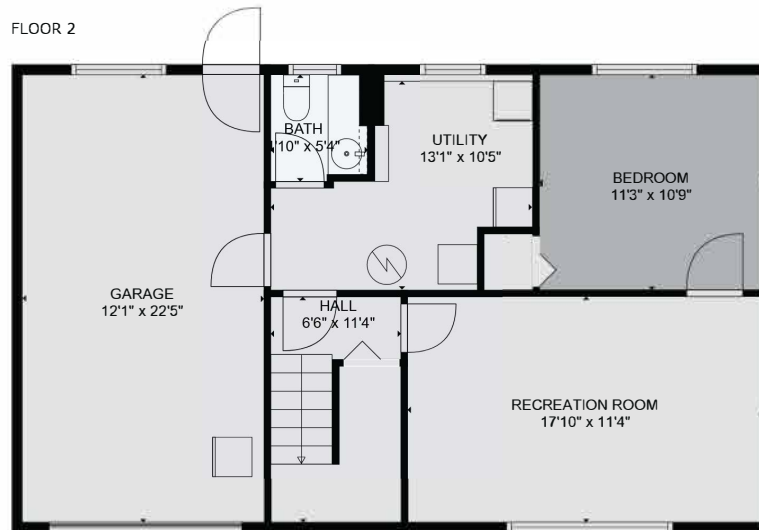

Estimated areas

FLOOR 1: 598 sq. ft

FLOOR 2: 922 sq. ft

TOTAL: 1520 sq. ft

Estimated areas

FLOOR 1: 598 sq. ft

FLOOR 2: 922 sq. ft

TOTAL: 1520 sq. ft

Sizes and dimensions may have a slight variation from actual sizes. E&O Insured.

FLOOR 2

FLOOR 1

Estimated areas

FLOOR 1: 598 sq. ft

FLOOR 2: 922 sq. ft

TOTAL: 1520 sq. ft

Sizes and dimensions may have a slight variation from actual sizes. E&O Insured.