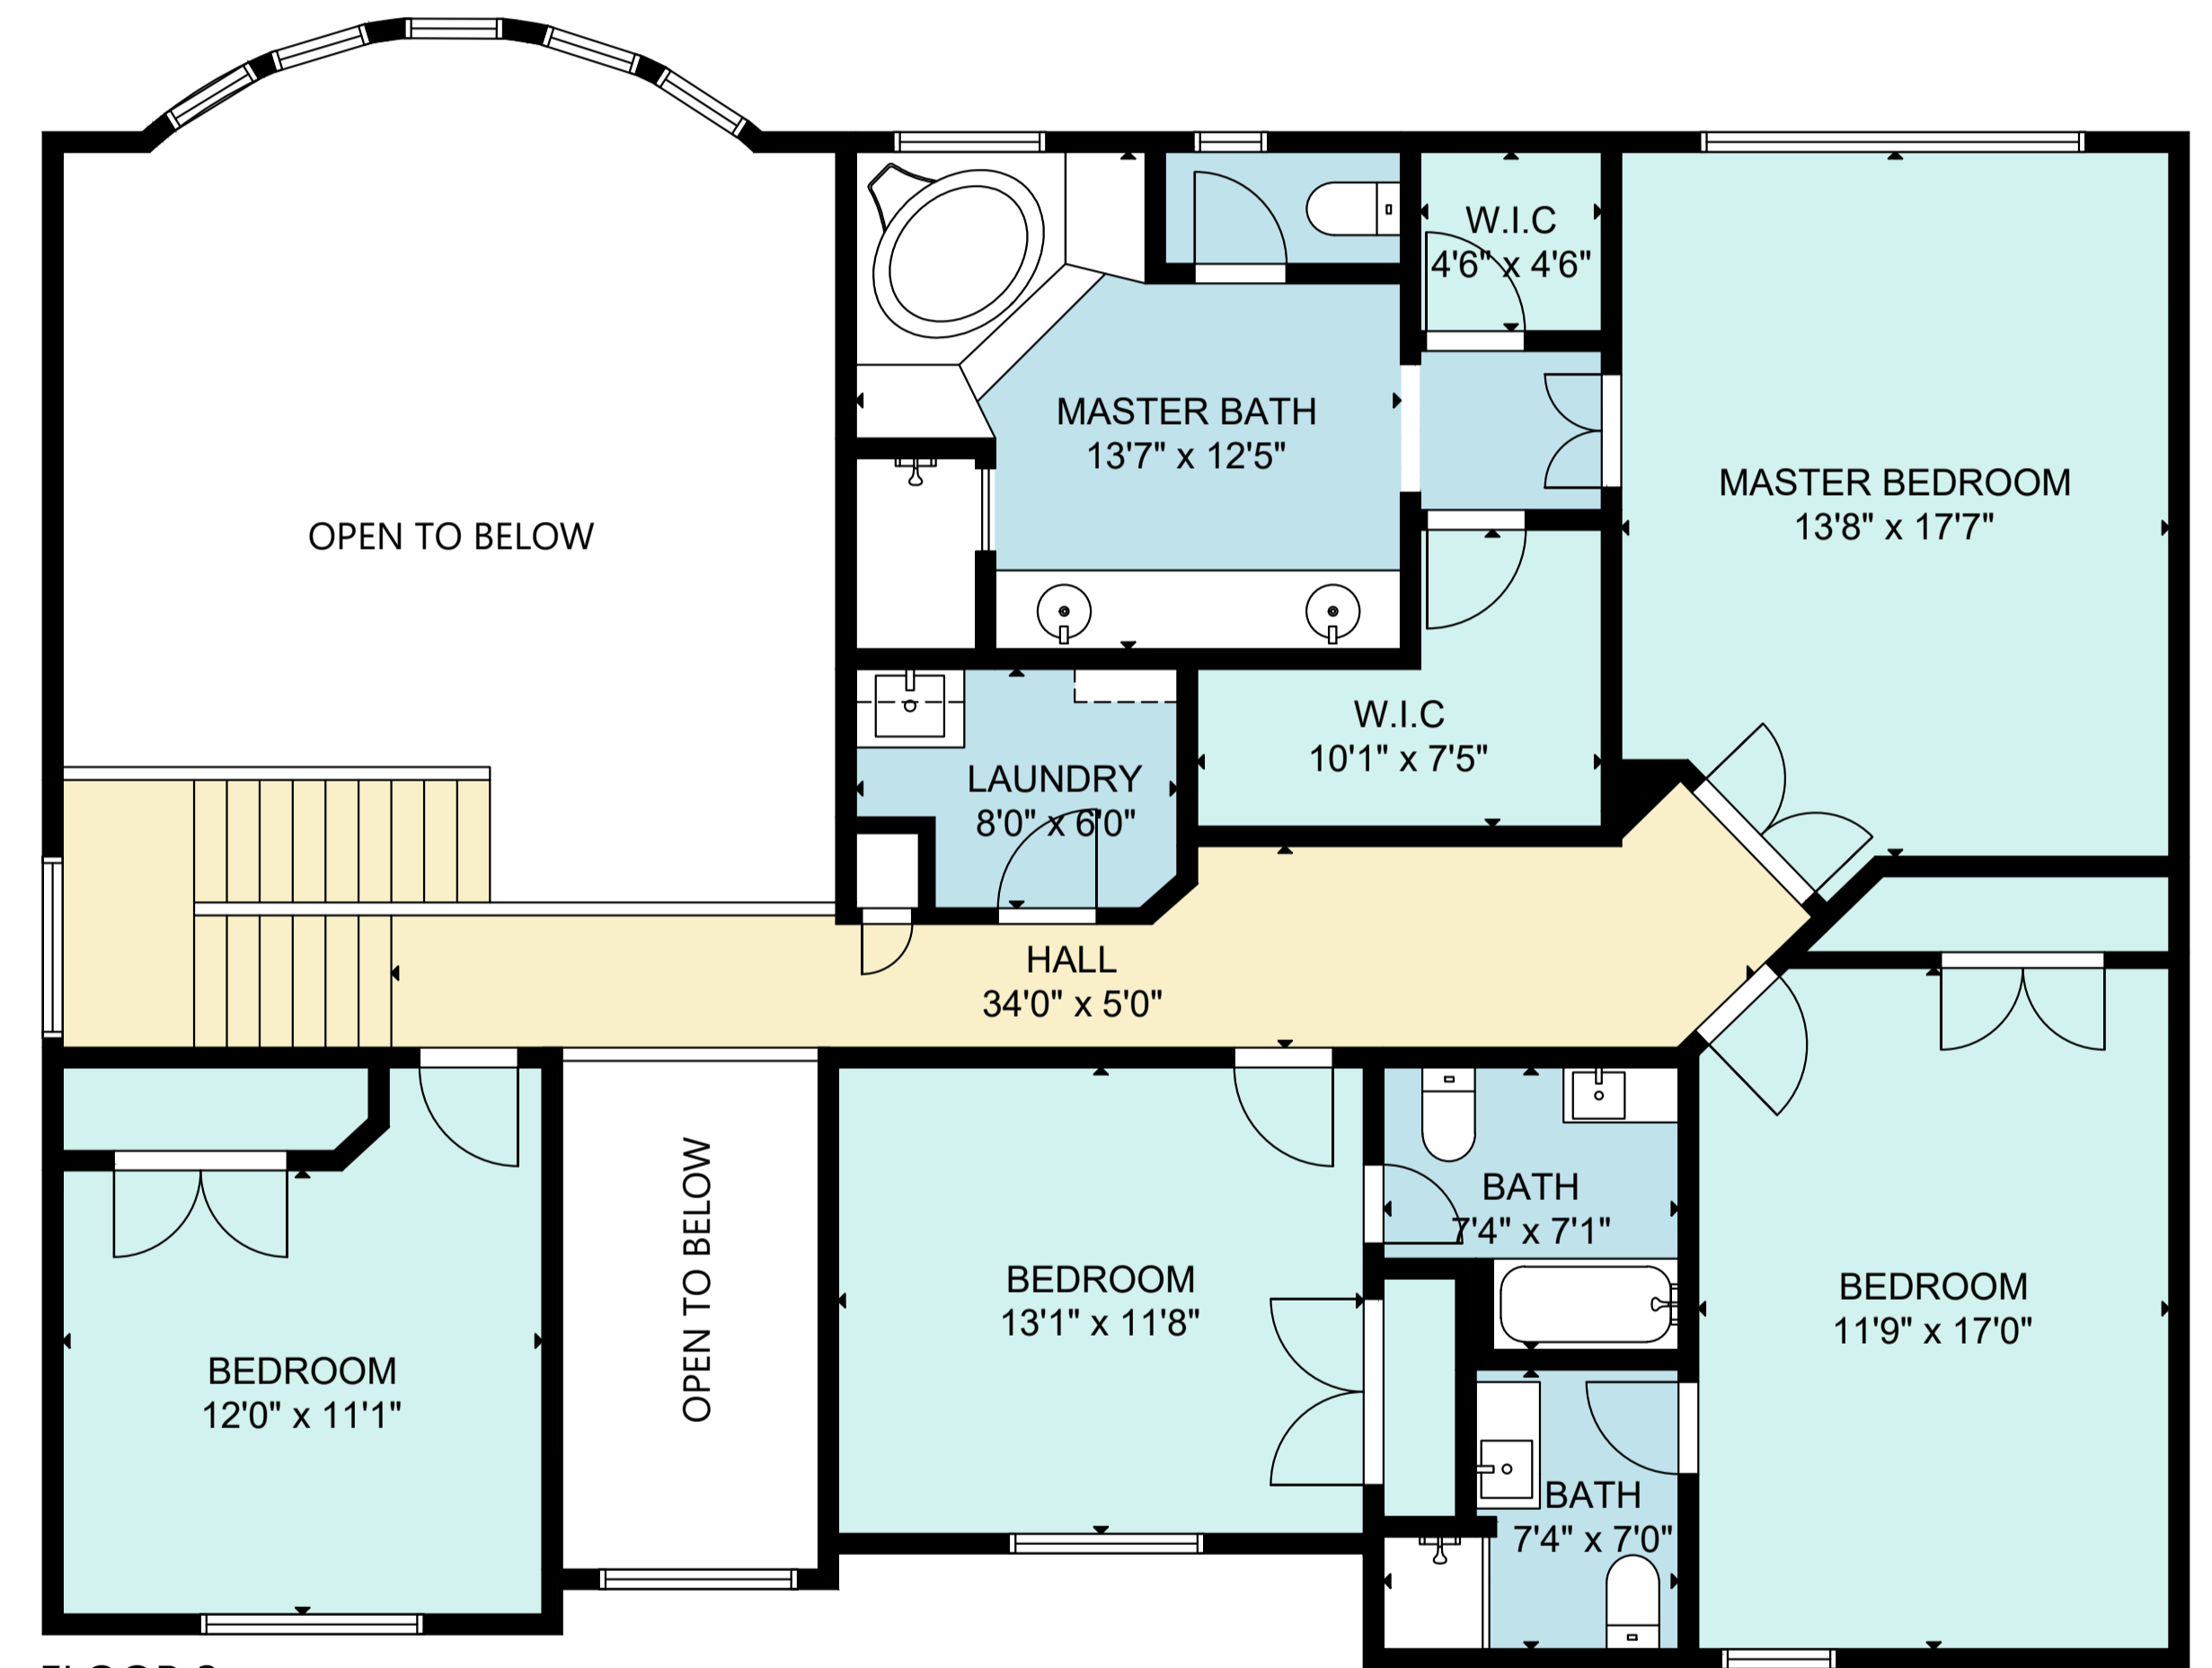

FLOOR 1

FLOOR 2

FLOOR 3

GROSS INTERNAL AREA

TOTAL: 4,250 sq ft

FLOOR 1: 1,197 sq ft, FLOOR 2: 1,562 sq ft

FLOOR 3: 1,491 sq ft

SIZE AND DIMENSIONS ARE APPROXIMATE, ACTUAL MAY VARY.