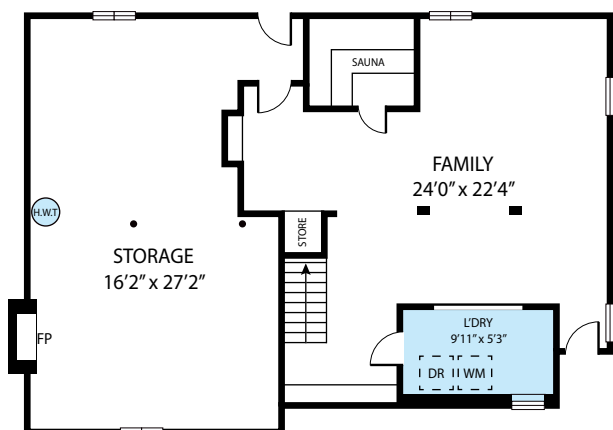

SECOND FLOOR

FIRST FLOOR

BASEMENT

12 Evergreen Road, Needham, MA, USA, 02494

TOTAL APPROX. FLOOR AREA 2,749 SQ.FT

Whilst every attempt has been made to ensure the accuracy of the floor plan contained here, measurements of doors, windows, rooms and any other items are approximate and no responsibility is taken for any error, omission, or misstatement. This plan is for illustrative purposes only and should be used as such by any prospective purchaser.