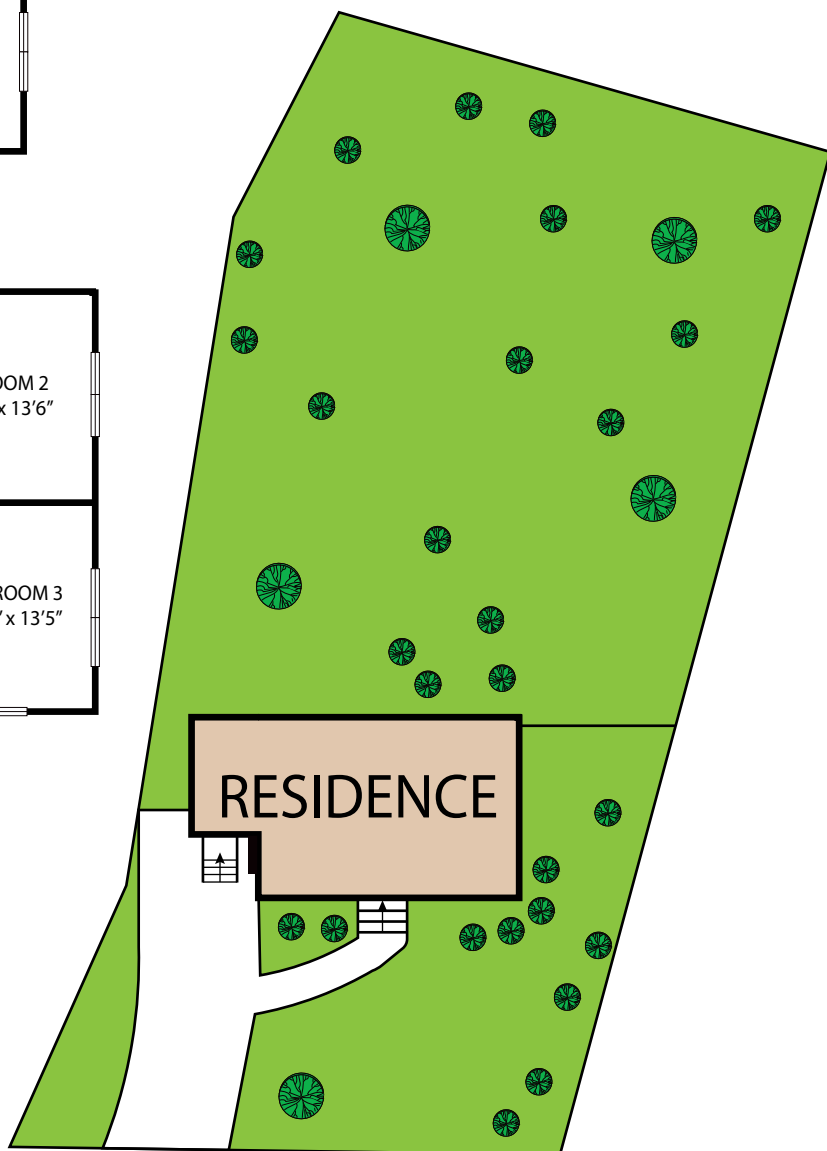

SECOND FLOOR

FIRST FLOOR

BASEMENT

12 Evergreen Road, Needham, MA, USA, 02494

TOTAL APPROX. FLOOR AREA 2,749 SQ.FT

Whilst every attempt has been made to ensure the accuracy of the floor plan contained here, measurements of doors, windows, rooms and any other items are approximate and no responsibility is taken for any error, omission, or misstatement. This plan is for illustrative purposes only and should be used as such by any prospective purchaser.