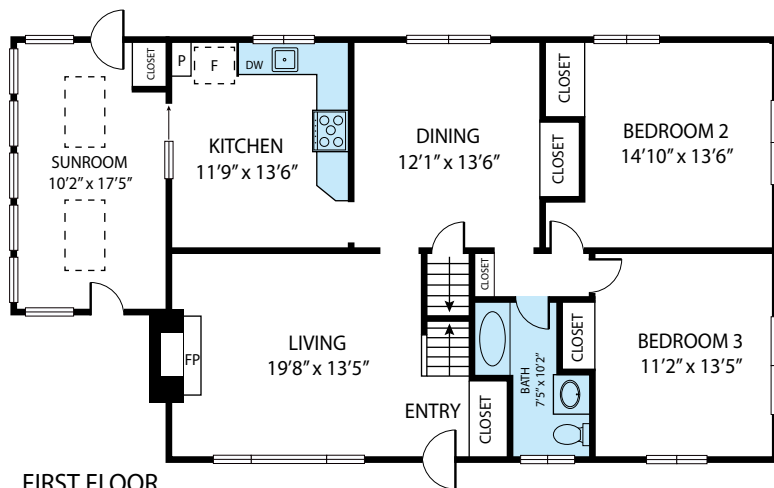

SECOND FLOOR

FIRST FLOOR

BASEMENT

12 Evergreen Road, Needham, MA, USA, 02494

TOTAL APPROX. FLOOR AREA 2,749 SQ.FT

Whilst every attempt has been made to ensure the accuracy of the floor plan contained here, measurements of doors, windows, rooms and any other items are approximate and no responsibility is taken for any error, omission, or misstatement. This plan is for illustrative purposes only and should be used as such by any prospective purchaser.