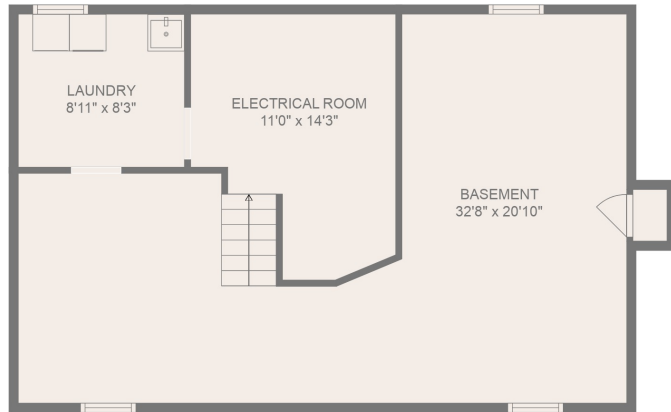

FLOOR 2

FLOOR 3

FLOOR 1

GROSS INTERNAL AREA
 FLOOR 1: 689 sq. ft, FLOOR 2: 826 sq. ft
 FLOOR 3: 985 sq. ft, EXCLUDED AREAS:
 GARAGE: 228 sq. ft
 TOTAL: 2500 sq. ft

Real Estate VisuAll's sizes and dimensions are deemed highly reliable, but approximate. Actual measurements may vary

GROSS INTERNAL AREA
 FLOOR 1: 689 sq. ft, FLOOR 2: 826 sq. ft
 FLOOR 3: 985 sq. ft, EXCLUDED AREAS:
 GARAGE: 228 sq. ft
 TOTAL: 2500 sq. ft

Real Estate VisuAll's sizes and dimensions are deemed highly reliable, but approximate. Actual measurements may vary