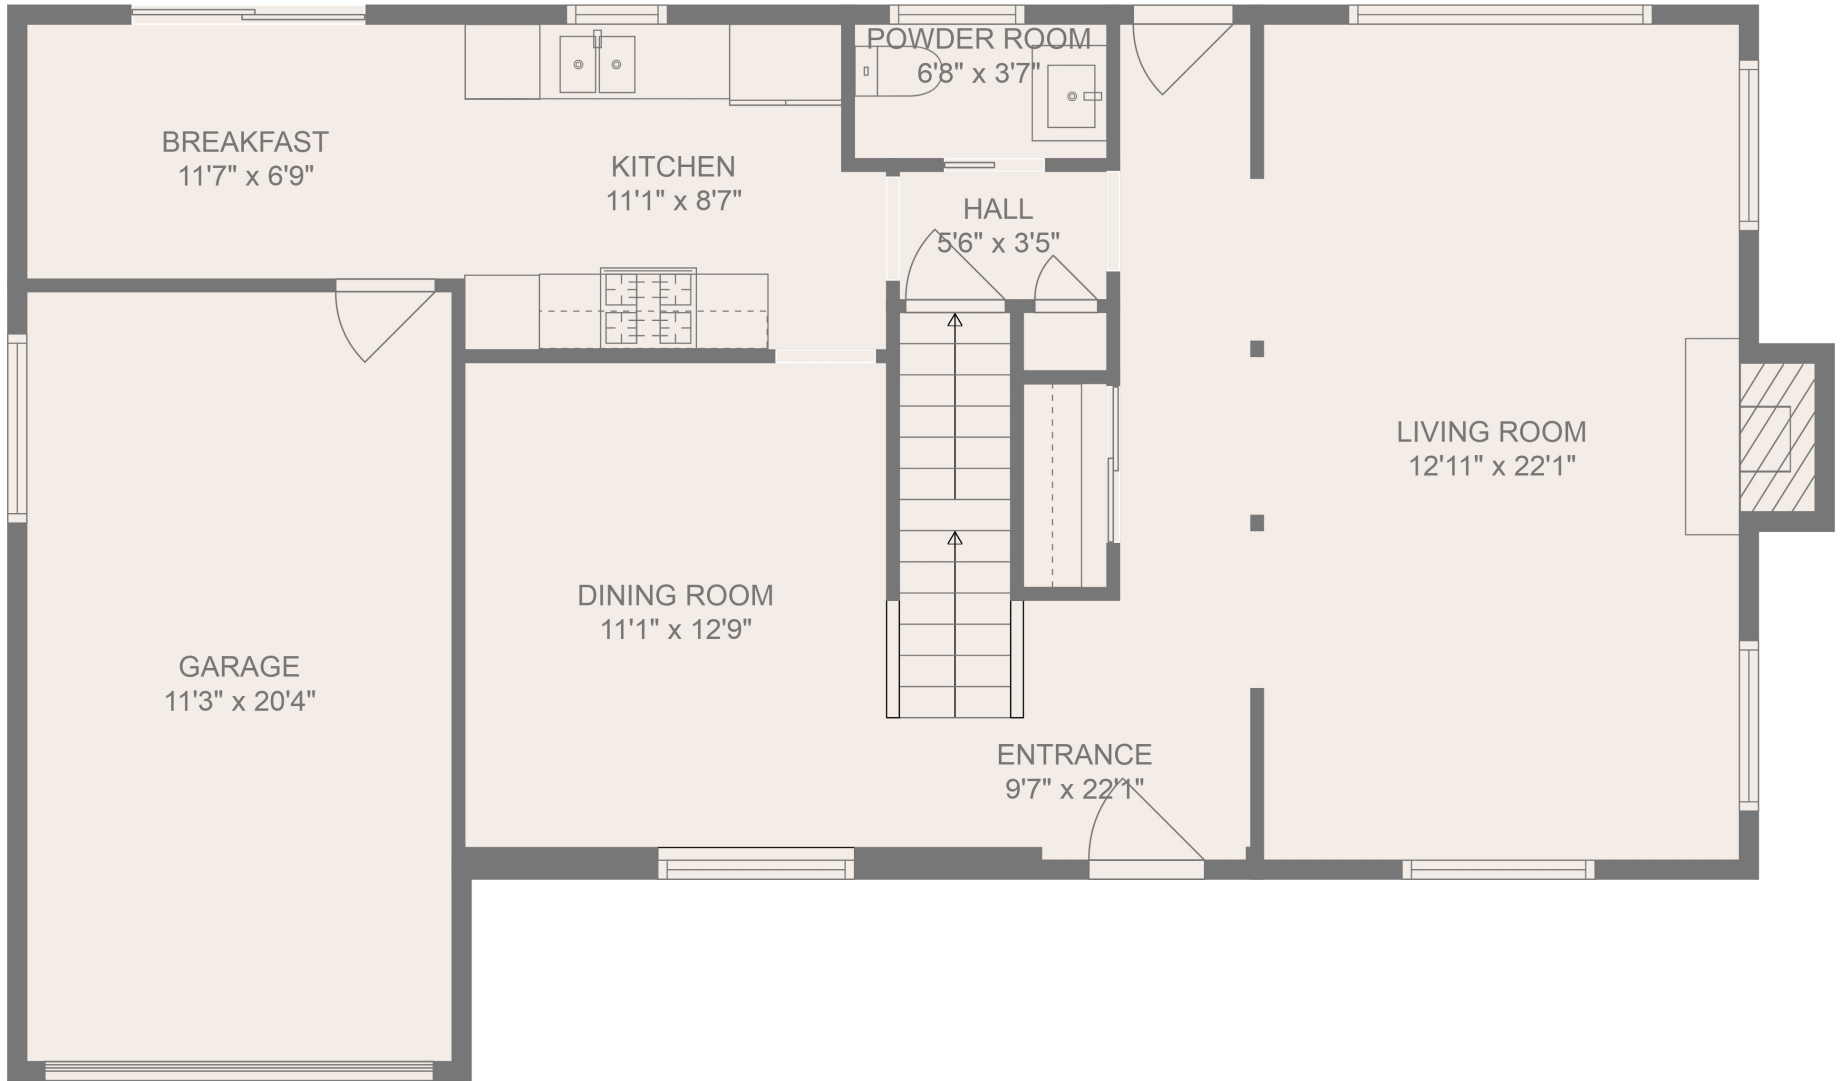

FLOOR 2

FLOOR 3

FLOOR 1

GROSS INTERNAL AREA
 FLOOR 1: 689 sq. ft, FLOOR 2: 826 sq. ft
 FLOOR 3: 985 sq. ft, EXCLUDED AREAS:
 GARAGE: 228 sq. ft
 TOTAL: 2500 sq. ft

Real Estate VisuAll's sizes and dimensions are deemed highly reliable, but approximate. Actual measurements may vary

GROSS INTERNAL AREA
 FLOOR 1: 689 sq. ft, FLOOR 2: 826 sq. ft
 FLOOR 3: 985 sq. ft, EXCLUDED AREAS:
 GARAGE: 228 sq. ft
 TOTAL: 2500 sq. ft

Real Estate VisuAll's sizes and dimensions are deemed highly reliable, but approximate. Actual measurements may vary