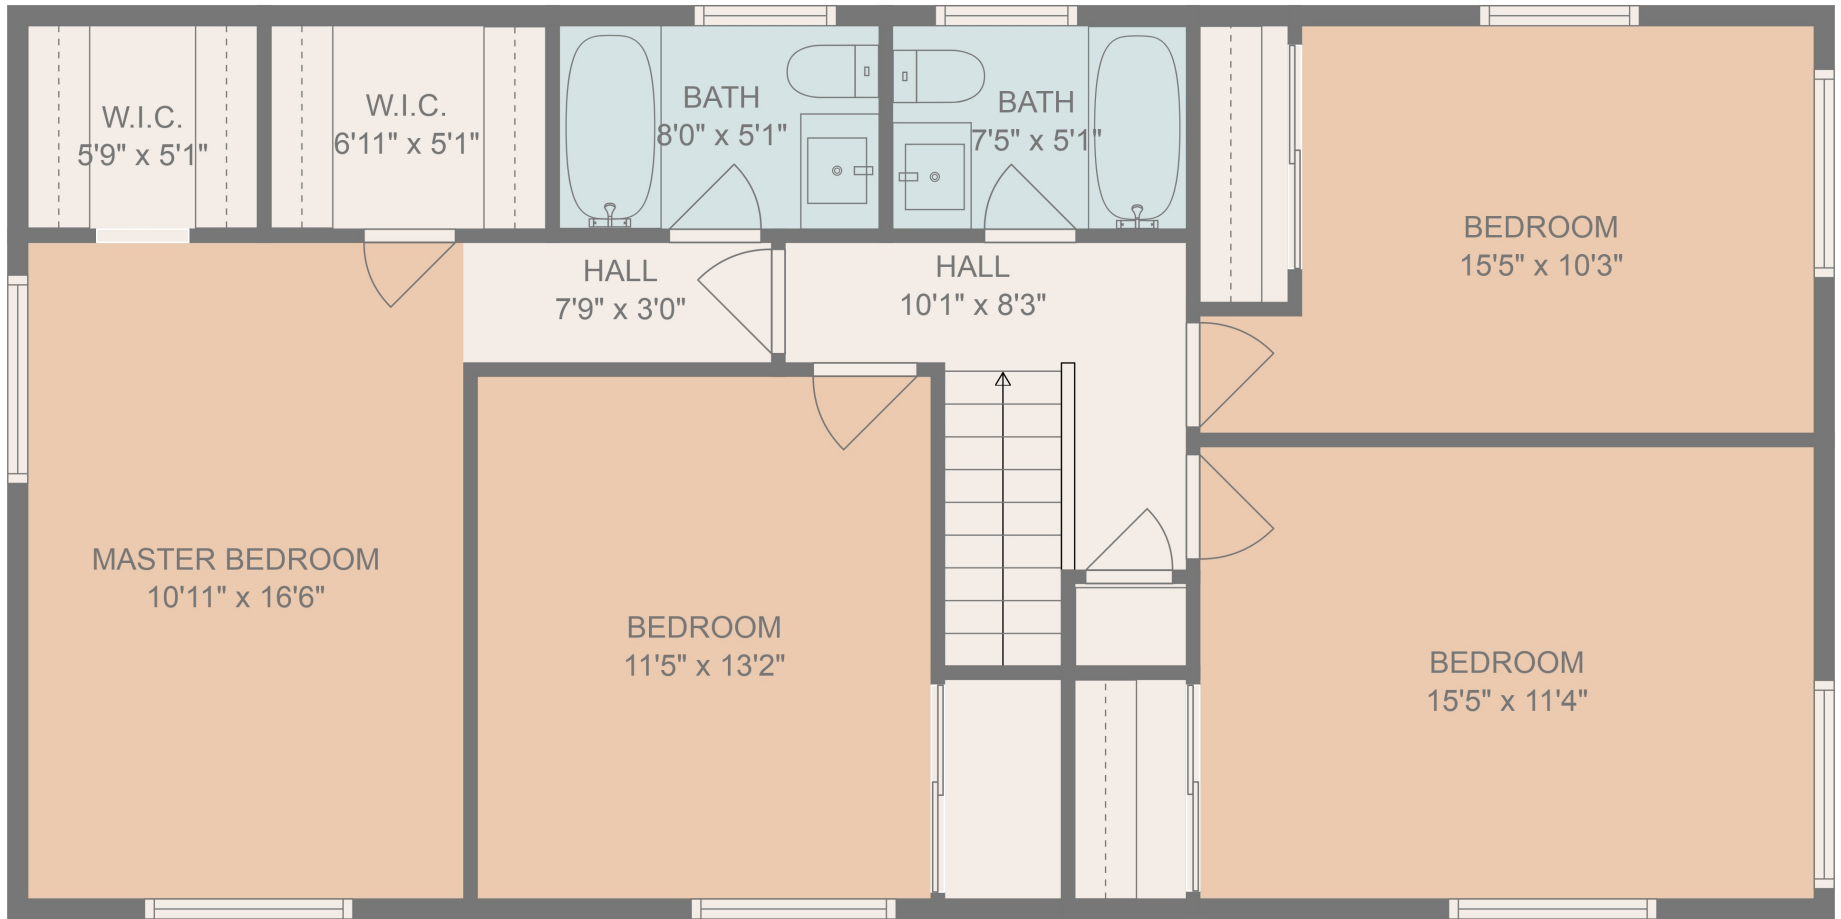

FLOOR 2

FLOOR 3

FLOOR 1

GROSS INTERNAL AREA
 FLOOR 1: 689 sq. ft, FLOOR 2: 826 sq. ft
 FLOOR 3: 985 sq. ft, EXCLUDED AREAS:
 GARAGE: 228 sq. ft
 TOTAL: 2500 sq. ft

Real Estate VisuAll's sizes and dimensions are deemed highly reliable, but approximate. Actual measurements may vary

GROSS INTERNAL AREA
 FLOOR 1: 689 sq. ft, FLOOR 2: 826 sq. ft
 FLOOR 3: 985 sq. ft, EXCLUDED AREAS:
 GARAGE: 228 sq. ft
 TOTAL: 2500 sq. ft

Real Estate VisuAll's sizes and dimensions are deemed highly reliable, but approximate. Actual measurements may vary