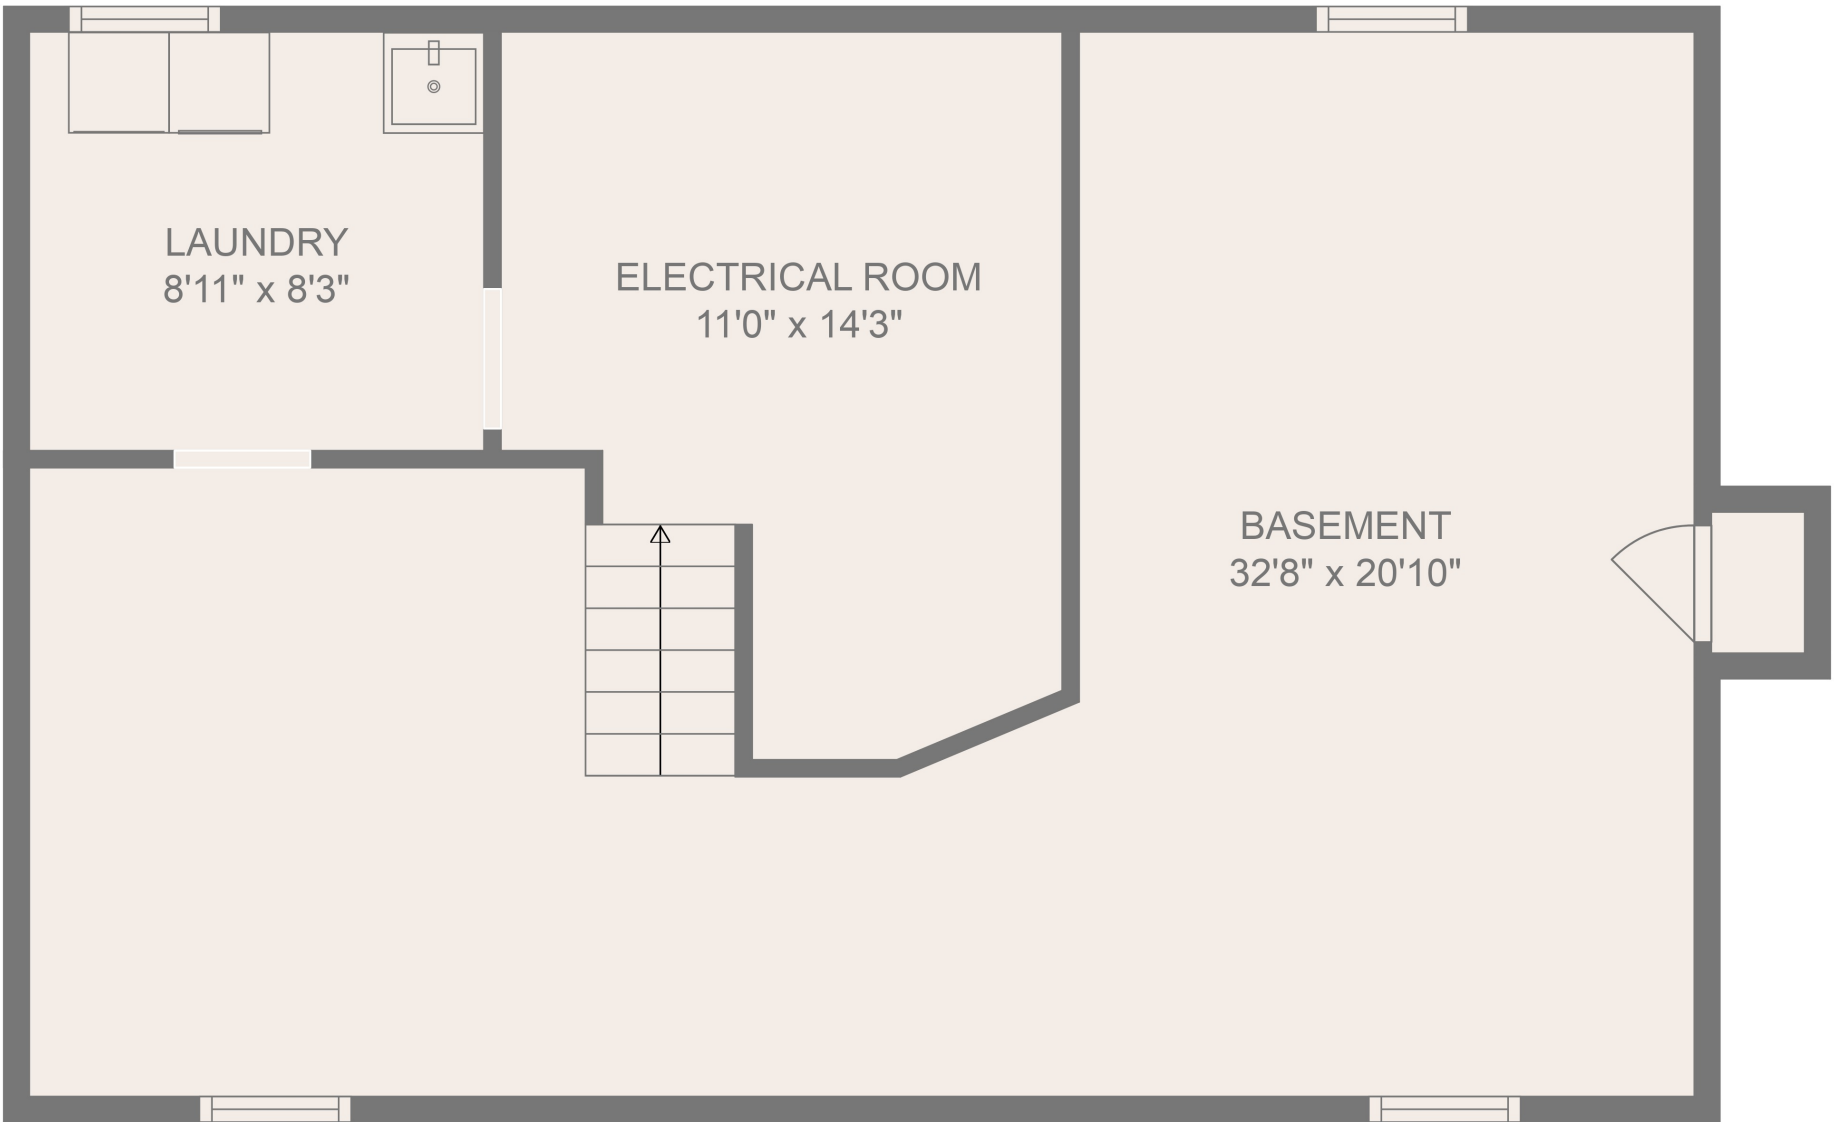

FLOOR 2

FLOOR 3

FLOOR 1

GROSS INTERNAL AREA
 FLOOR 1: 689 sq. ft, FLOOR 2: 826 sq. ft
 FLOOR 3: 985 sq. ft, EXCLUDED AREAS:
 GARAGE: 228 sq. ft
 TOTAL: 2500 sq. ft

Real Estate VisuAll's sizes and dimensions are deemed highly reliable, but approximate. Actual measurements may vary

GROSS INTERNAL AREA
 FLOOR 1: 689 sq. ft, FLOOR 2: 826 sq. ft
 FLOOR 3: 985 sq. ft, EXCLUDED AREAS:
 GARAGE: 228 sq. ft
 TOTAL: 2500 sq. ft

Real Estate VisuAll's sizes and dimensions are deemed highly reliable, but approximate. Actual measurements may vary