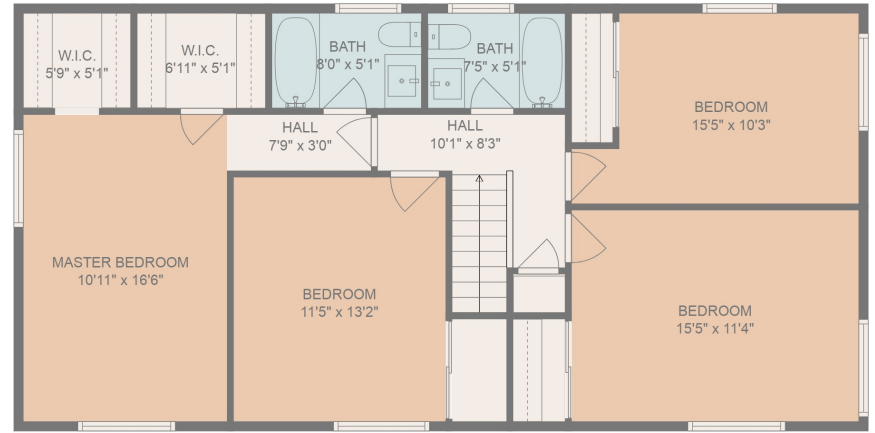

FLOOR 2

FLOOR 3

FLOOR 1

GROSS INTERNAL AREA
 FLOOR 1: 689 sq. ft, FLOOR 2: 826 sq. ft
 FLOOR 3: 985 sq. ft, EXCLUDED AREAS:
 GARAGE: 228 sq. ft
 TOTAL: 2500 sq. ft

Real Estate VisuAll's sizes and dimensions are deemed highly reliable, but approximate. Actual measurements may vary

GROSS INTERNAL AREA
 FLOOR 1: 689 sq. ft, FLOOR 2: 826 sq. ft
 FLOOR 3: 985 sq. ft, EXCLUDED AREAS:
 GARAGE: 228 sq. ft
 TOTAL: 2500 sq. ft

Real Estate VisuAll's sizes and dimensions are deemed highly reliable, but approximate. Actual measurements may vary