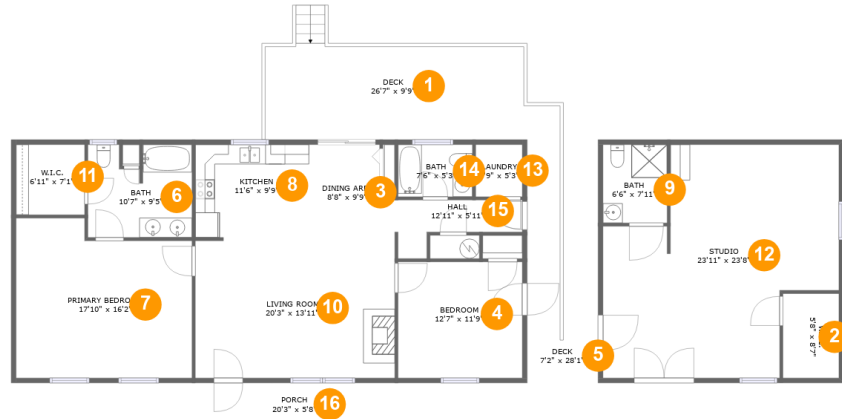

 **2,408** total sqft

4602 Truman Hill Road, Hardy, Franklin County, Virginia, United States, 24101

Room Dimensions

Floor 1

Total sqft: 2408

Living area: 1905

#	Room name	Dimensions	Area (sqft)	Counted as Living Area
1	Deck	26'7" x 9'9"	261 sq. ft	No
2	W.i.c.	5'8" x 8'7"	49 sq. ft	Yes
3	Dining Area	8'8" x 9'9"	76 sq. ft	Yes
4	Bedroom	12'7" x 11'9"	148 sq. ft	Yes
5	Deck	7'2" x 28'1"	127 sq. ft	No
6	Bath	10'7" x 9'5"	93 sq. ft	Yes
7	Primary Bedroom	17'10" x 16'2"	264 sq. ft	Yes
8	Kitchen	11'6" x 9'9"	111 sq. ft	Yes
9	Bath	6'6" x 7'11"	52 sq. ft	Yes
10	Living Room	20'3" x 13'11"	281 sq. ft	Yes
11	W.i.c.	6'11" x 7'1"	49 sq. ft	Yes

3 Floor 1 - Dining Area

Dimensions: 8'8" x 9'9"
Area: 76 sq. ft
Counted as Living Area:
Yes

Heated: Yes
Finished: Yes
Enclosed: Yes
Contiguous:
Yes
Permitted: Yes
Wet Space: No
Addition: No
Conversion: No

Dimensions: 7'6" x 5'3"
Area: 40 sq. ft
Counted as Living Area:
Yes

Heated: Yes
Finished: Yes
Enclosed: Yes
Contiguous:
Yes
Permitted: Yes
Wet Space: Yes
Addition: No
Conversion: No

4602 Truman Hill Road, Hardy, Franklin County, Virginia, United States, 24101

15 Floor 1 - Hall

Dimensions: 12'11" x 5'11"
Area: 50 sq. ft
Counted as Living Area:
Yes

Heated: Yes
Finished: Yes
Enclosed: Yes
Contiguous:
Yes
Permitted: Yes
Wet Space: No
Addition: No
Conversion: No

16 Floor 1 - Porch