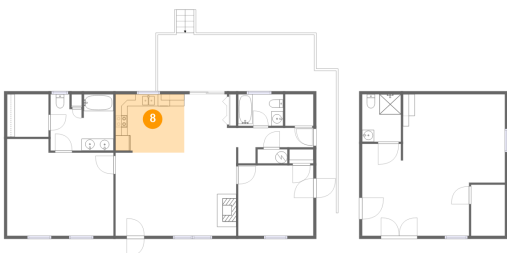

8 Floor 1 - Kitchen

Dimensions: 11'6" x 9'9"
Area: 111 sq. ft
Counted as Living Area:
Yes

Heated: Yes
Finished: Yes
Enclosed: Yes
Contiguous:
Yes
Permitted: Yes
Wet Space: No
Addition: No
Conversion: No