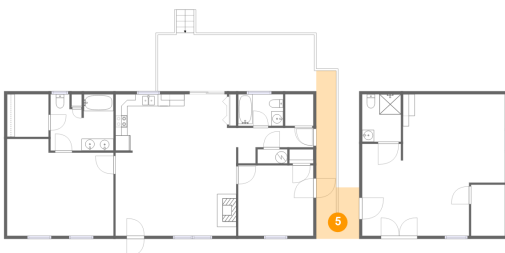

5 Floor 1 - Deck

Dimensions: 7'2" x 28'1"
Area: 127 sq. ft
Counted as Living Area: No

Heated: No
Finished: Yes
Enclosed: No
Contiguous: Yes
Permitted: Yes
Wet Space: No
Addition: No
Conversion: No