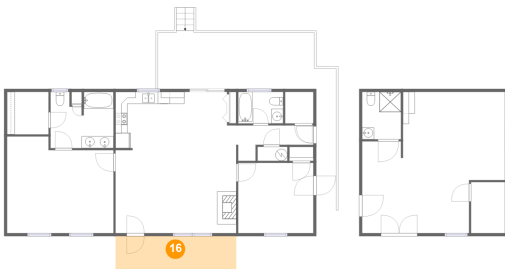

16 Floor 1 - Porch

Dimensions: 20'3" x 5'8"
Area: 115 sq. ft
Counted as Living Area: No

Heated: No
Finished: Yes
Enclosed: No
Contiguous: Yes
Permitted: Yes
Wet Space: No
Addition: No
Conversion: No