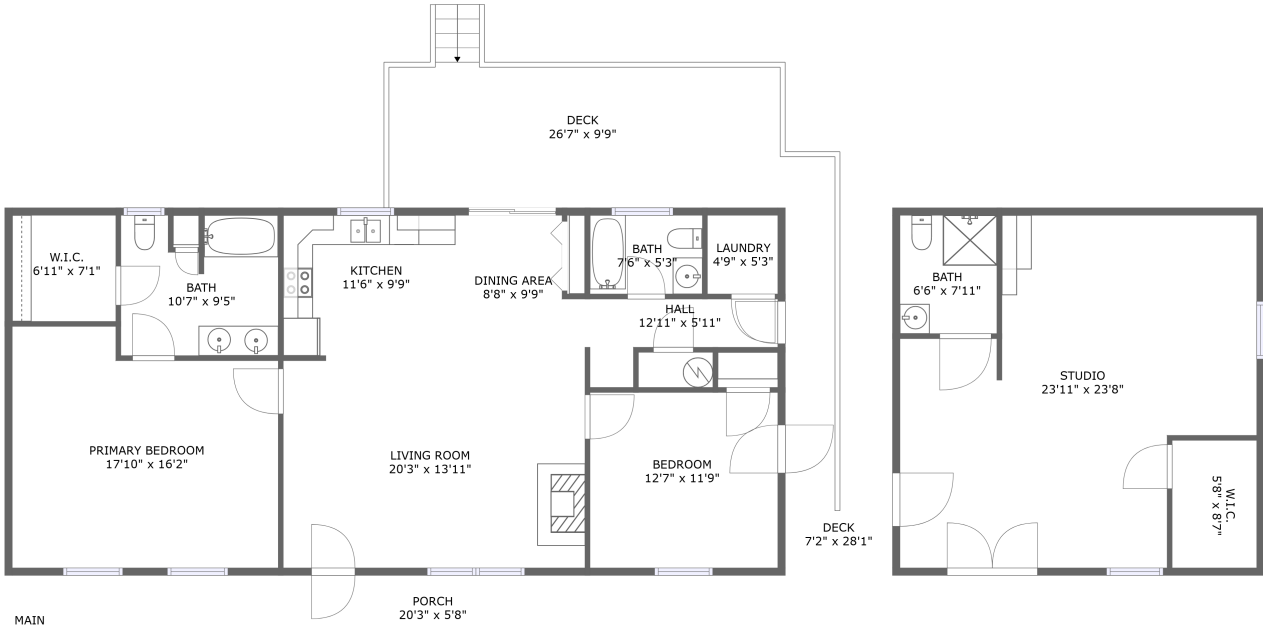

4602 Truman Hill Road, Hardy, Franklin County, Virginia, United States, 24101

Property Summary

0 garages   **2** bedrooms   **3** bathrooms   **0** half baths

1 floors

1,905 Gross Living Area sqft

2,408 total sqft