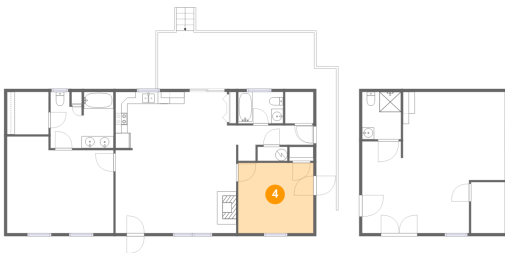

4 Floor 1 - Bedroom

Dimensions: 12'7" x 11'9"
Area: 148 sq. ft
Counted as Living Area:
Yes

Heated: Yes
Finished: Yes
Enclosed: Yes
Contiguous:
Yes
Permitted: Yes
Wet Space: No
Addition: No
Conversion: No