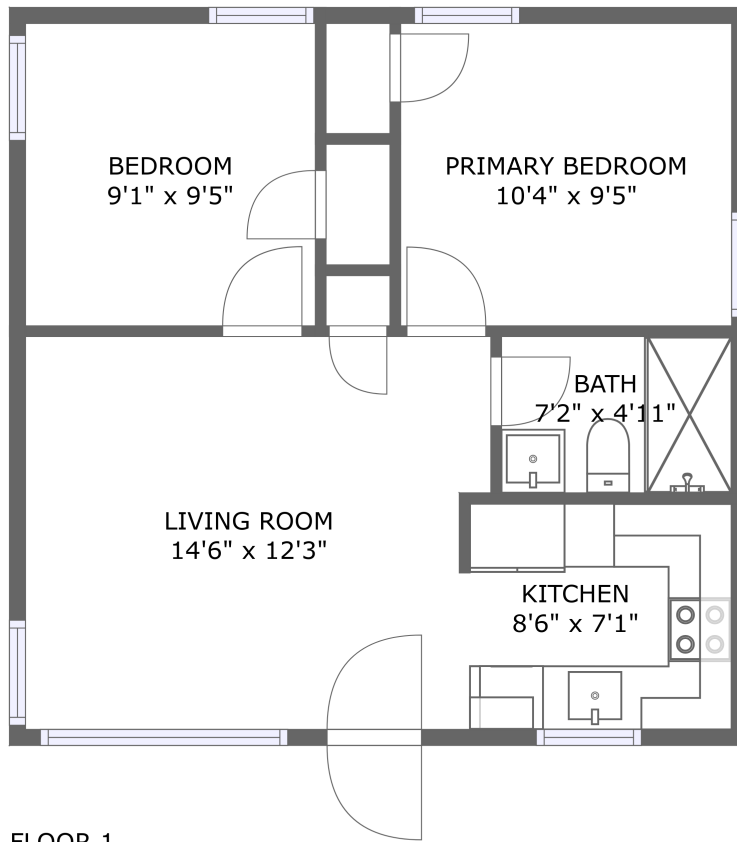

## Property Summary

 **0** garages     **2** bedrooms     **1** bathrooms     **0** half baths

 **1** floors     **531** Gross Living Area sqft     **531** total sqft

## Room Dimensions

Floor 1

Total sqft: 531

Living area: 531

#	Room name	Dimensions	Area (sqft)	Counted as Living Area
1	Primary Bedroom	10'4" x 9'5"	98 sq. ft	Yes
2	Kitchen	8'6" x 7'1"	59 sq. ft	Yes
3	Bath	7'2" x 4'11"	35 sq. ft	Yes
4	Bedroom	9'1" x 9'5"	85 sq. ft	Yes
5	Living Room	14'6" x 12'3"	171 sq. ft	Yes

## 2 Floor 1 - Kitchen

Dimensions: 8'6" x 7'1"  
Area: 59 sq. ft  
Counted as Living Area:  
Yes

Heated: Yes  
Finished: Yes  
Enclosed: Yes  
Contiguous:  
Yes  
Permitted: Yes  
Wet Space: No  
Addition: No  
Conversion: No

## 5 Floor 1 - Living Room

Dimensions: 14'6" x 12'3"  
Area: 171 sq. ft  
Counted as Living Area:  
Yes

Heated: Yes  
Finished: Yes  
Enclosed: Yes  
Contiguous:  
Yes  
Permitted: Yes  
Wet Space: No  
Addition: No  
Conversion: No