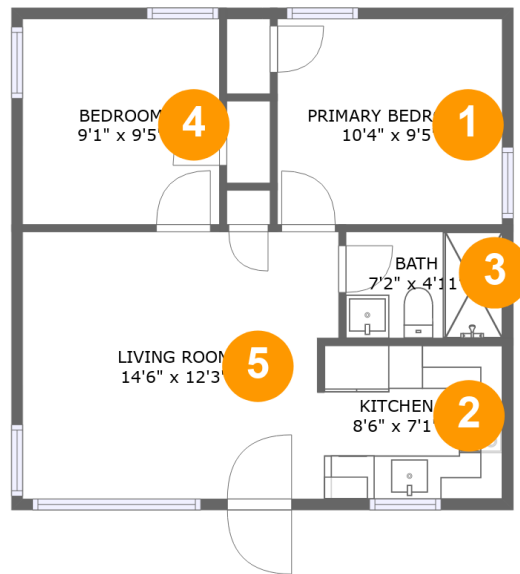

724 Gulf Boulevard, Indian Rocks Beach, Pinellas County, Florida, United States, 33785

Room Dimensions

Floor 1

Total sqft: 531

Living area: 531

#	Room name	Dimensions	Area (sqft)	Counted as Living Area
1	Primary Bedroom	10'4" x 9'5"	98 sq. ft	Yes
2	Kitchen	8'6" x 7'1"	59 sq. ft	Yes
3	Bath	7'2" x 4'11"	35 sq. ft	Yes
4	Bedroom	9'1" x 9'5"	85 sq. ft	Yes
5	Living Room	14'6" x 12'3"	171 sq. ft	Yes