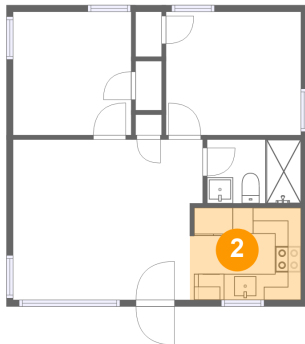

## 1 Floor 1 - Primary Bedroom

Dimensions: 10'4" x 9'5"  
Area: 98 sq. ft  
Counted as Living Area:  
Yes

Heated: Yes  
Finished: Yes  
Enclosed: Yes  
Contiguous:  
Yes  
Permitted: Yes  
Wet Space: No  
Addition: No  
Conversion: No

## 2 Floor 1 - Kitchen

Dimensions: 8'6" x 7'1"  
Area: 59 sq. ft  
Counted as Living Area:  
Yes

Heated: Yes  
Finished: Yes  
Enclosed: Yes  
Contiguous:  
Yes  
Permitted: Yes  
Wet Space: No  
Addition: No  
Conversion: No