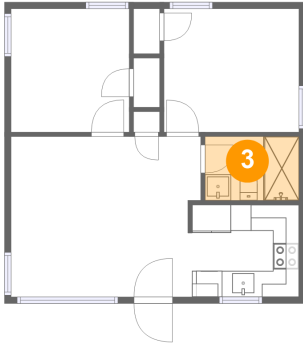

724 Gulf Boulevard, Indian Rocks Beach, Pinellas County, Florida, United States, 33785

3 Floor 1 - Bath

Dimensions: 7'2" x 4'11"
Area: 35 sq. ft
Counted as Living Area:
Yes

Heated: Yes
Finished: Yes
Enclosed: Yes
Contiguous:
Yes
Permitted: Yes
Wet Space: Yes
Addition: No
Conversion: No