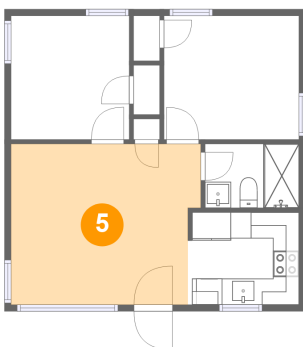

5 Floor 1 - Living Room

Dimensions: 14'6" x 12'3"
Area: 171 sq. ft
Counted as Living Area:
Yes

Heated: Yes
Finished: Yes
Enclosed: Yes
Contiguous:
Yes
Permitted: Yes
Wet Space: No
Addition: No
Conversion: No