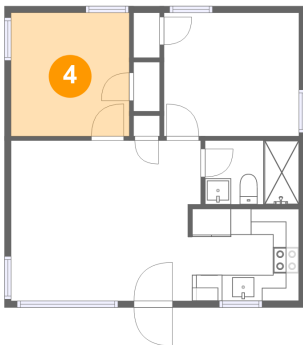

4 Floor 1 - Bedroom

Dimensions: 9'1" x 9'5"
Area: 85 sq. ft
Counted as Living Area:
Yes

Heated: Yes
Finished: Yes
Enclosed: Yes
Contiguous:
Yes
Permitted: Yes
Wet Space: No
Addition: No
Conversion: No