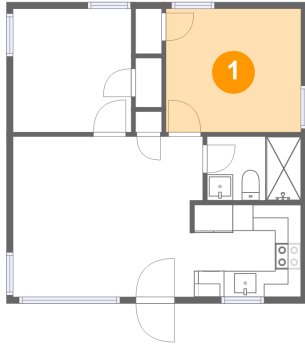

## Room Dimensions

Floor 1

Total sqft: 531

Living area: 531

#	Room name	Dimensions	Area (sqft)	Counted as Living Area
1	Primary Bedroom	10'4" x 9'5"	98 sq. ft	Yes
2	Kitchen	8'6" x 7'1"	59 sq. ft	Yes
3	Bath	7'2" x 4'11"	35 sq. ft	Yes
4	Bedroom	9'1" x 9'5"	85 sq. ft	Yes
5	Living Room	14'6" x 12'3"	171 sq. ft	Yes

## 1 Floor 1 - Primary Bedroom

Dimensions: 10'4" x 9'5"  
Area: 98 sq. ft  
Counted as Living Area:  
Yes

Heated: Yes  
Finished: Yes  
Enclosed: Yes  
Contiguous:  
Yes  
Permitted: Yes  
Wet Space: No  
Addition: No  
Conversion: No