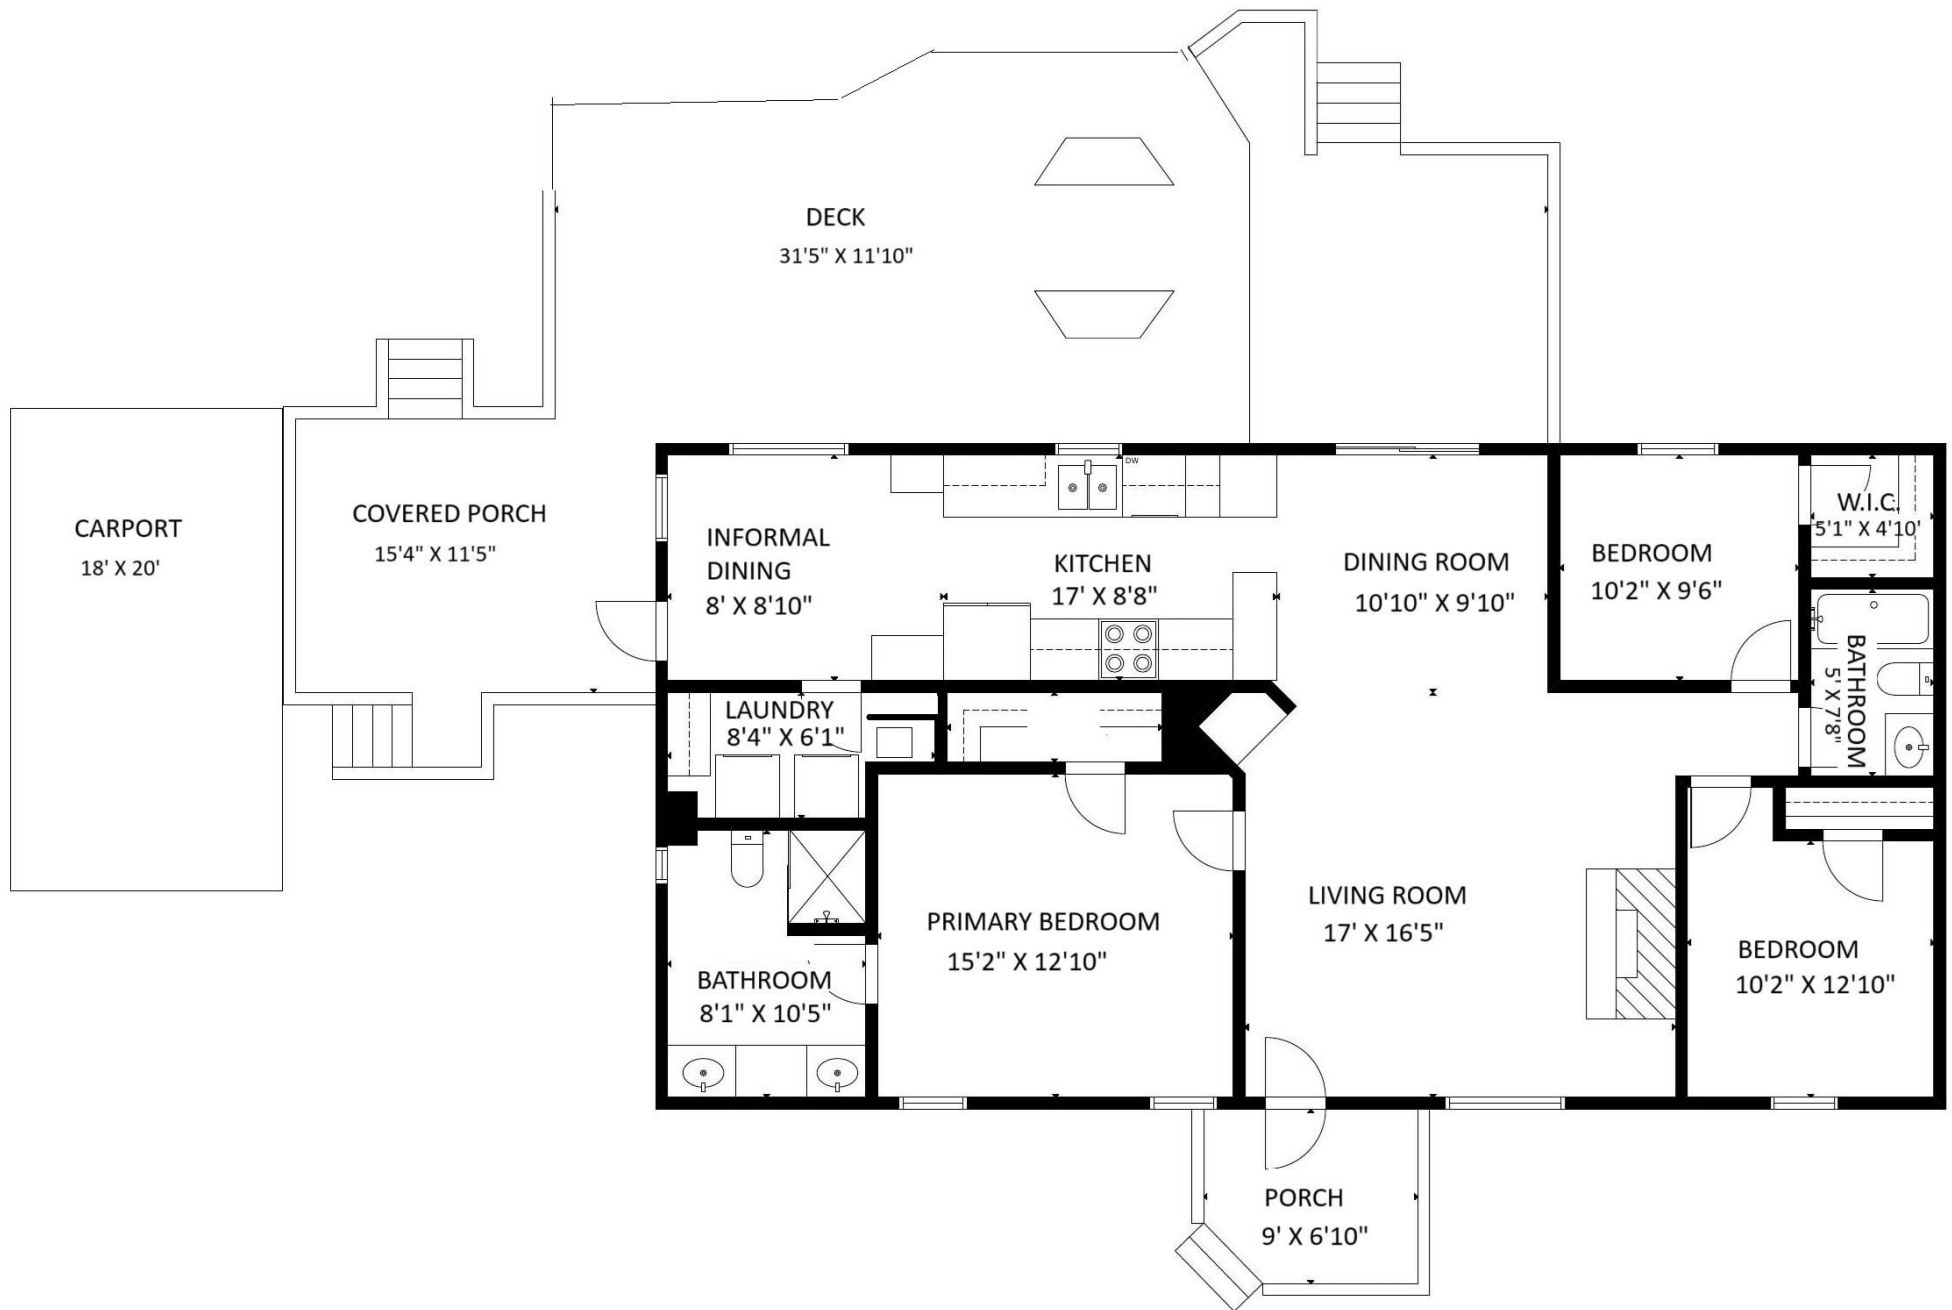

5515 Rives Chapel Church Road Siler City, NC 27344

The following dimensions are approximate interior wall to wall dimensions, measured on site, from the widest portion of each room, then calculated to Feet/Inches from Rounded Decimal Feet. Information deemed reliable, but not guaranteed.