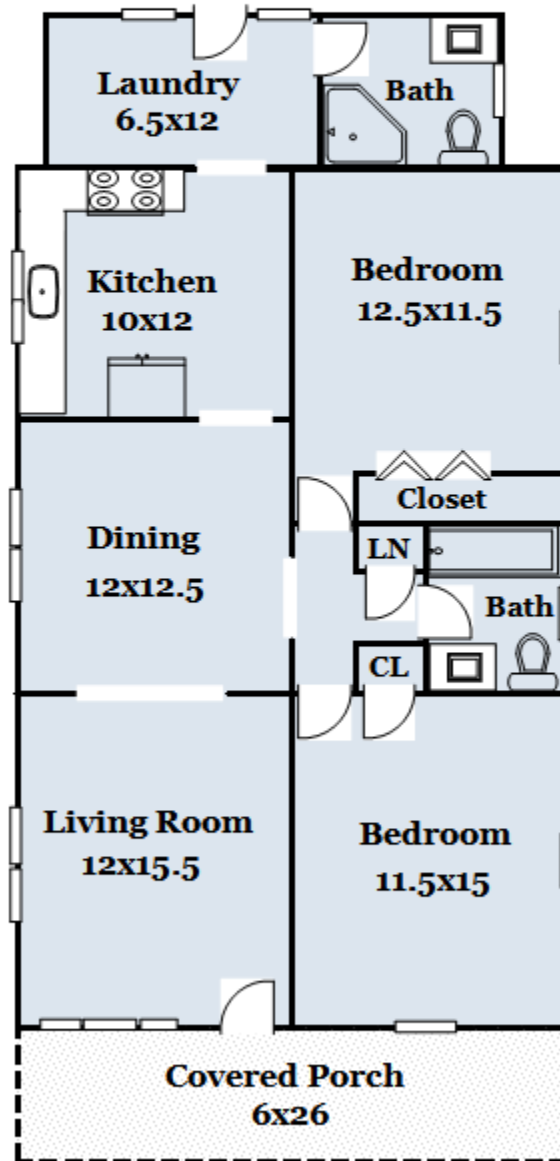

# 807 S 12<sup>th</sup> Street

**Heated Living Area  
1201 Sq Ft**

Note: This floor plan is for illustration purposes only. All measurements are rounded.  
Square footage was calculated based on the ANSI measurement standard.  
Floor plan produced by Precision Home Measuring (910) 620-9711