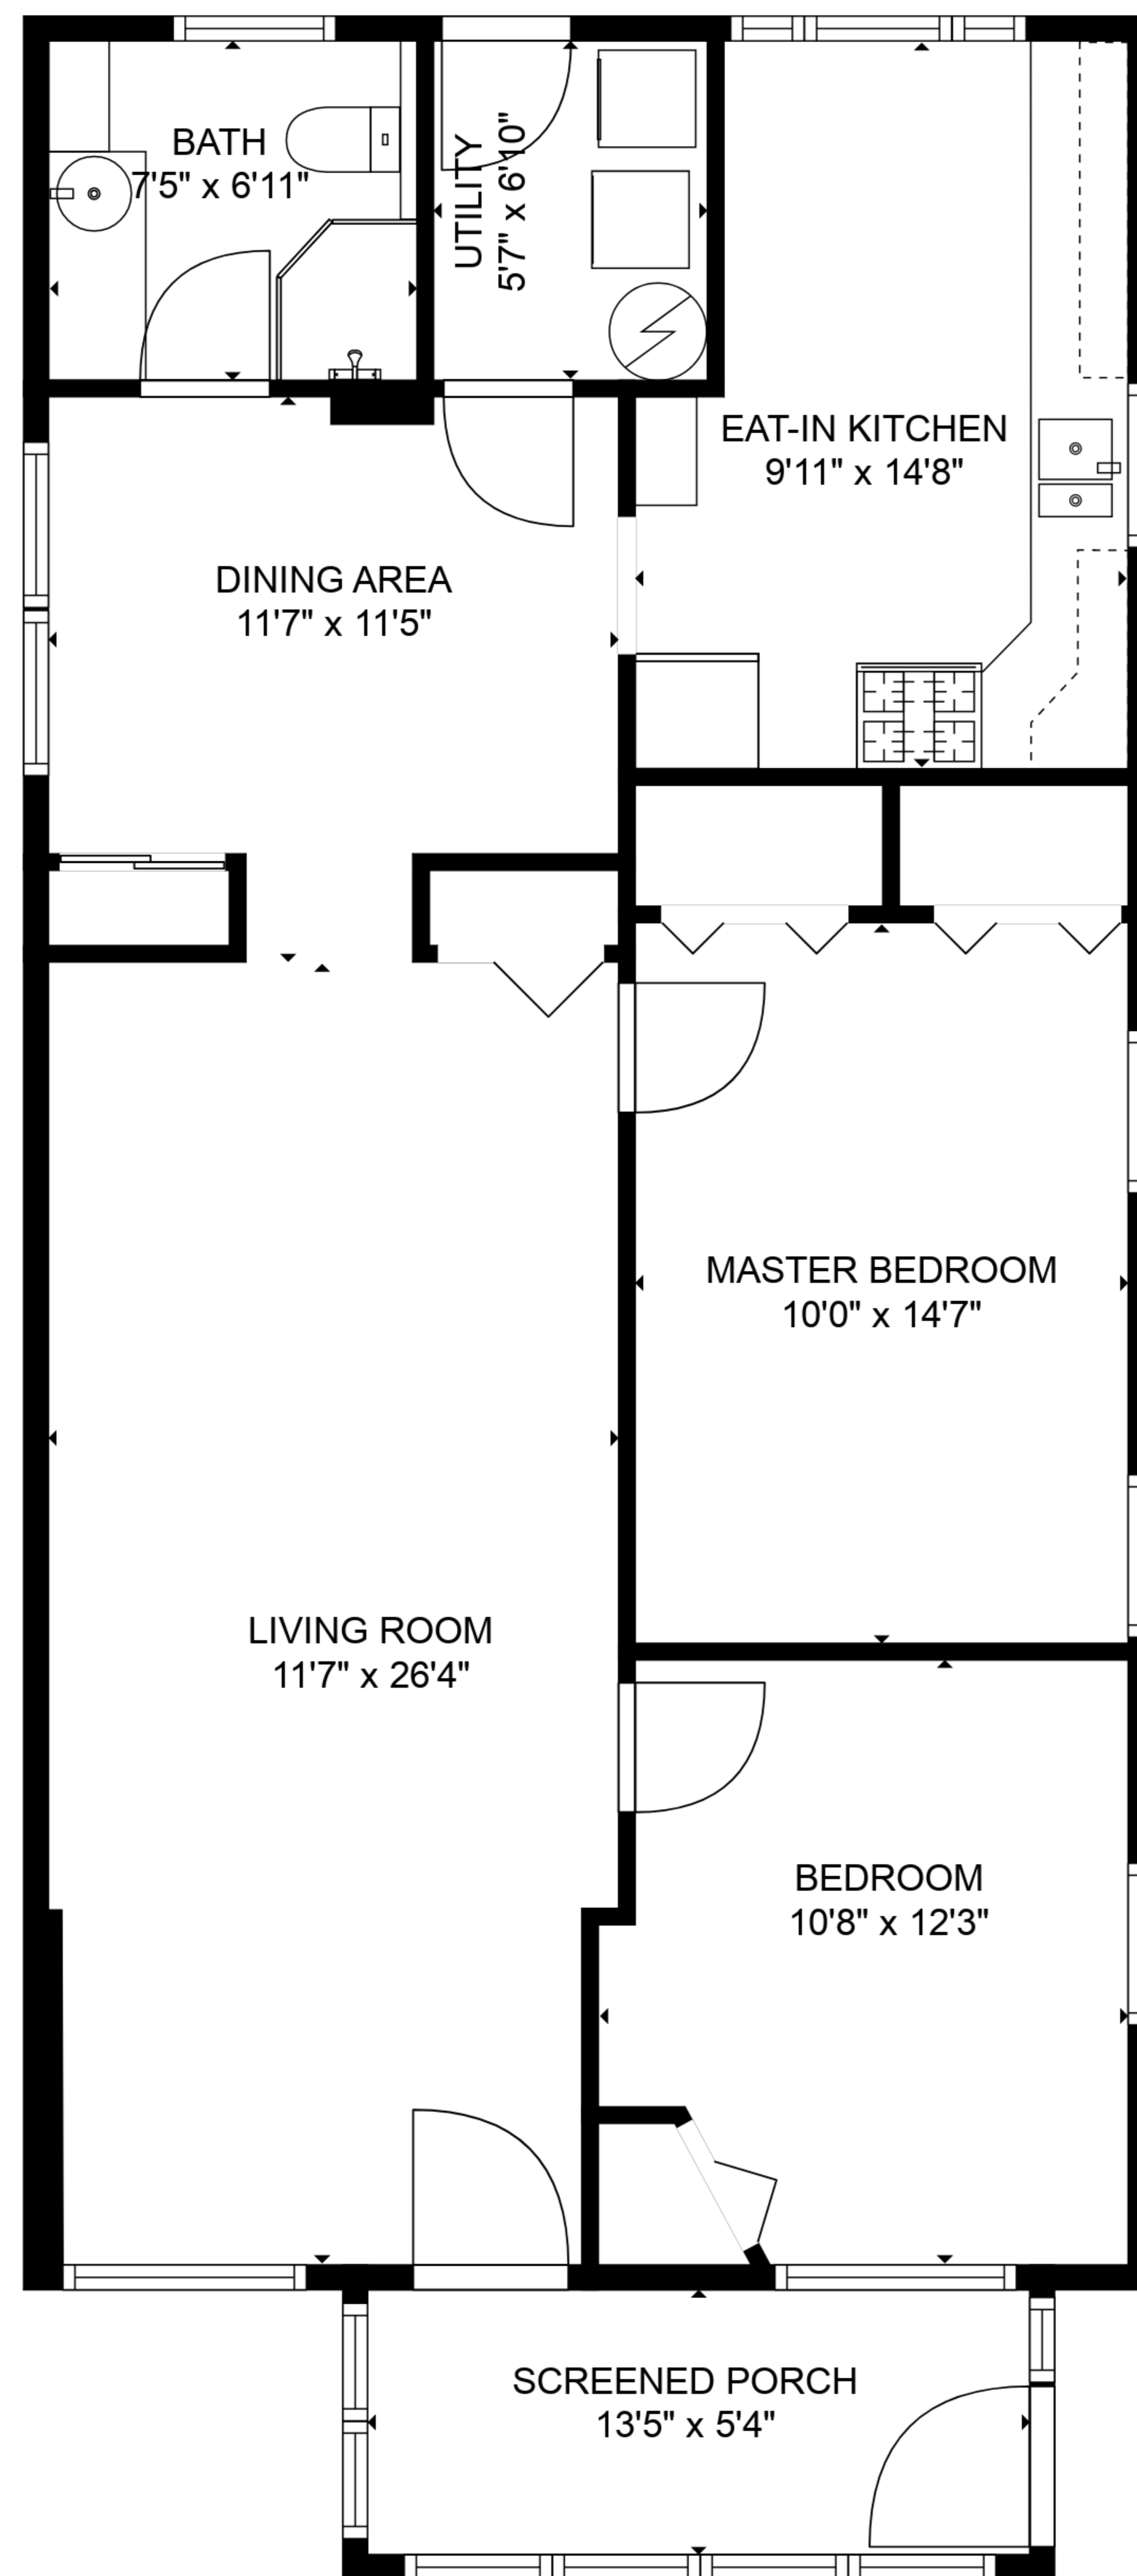

TOTAL: 987 sq. ft

FLOOR 1: 987 sq. ft

EXCLUDED AREAS: SCREENED PORCH: 72 sq. ft

TOTAL: 987 sq. ft

FLOOR 1: 987 sq. ft

EXCLUDED AREAS: SCREENED PORCH: 72 sq. ft