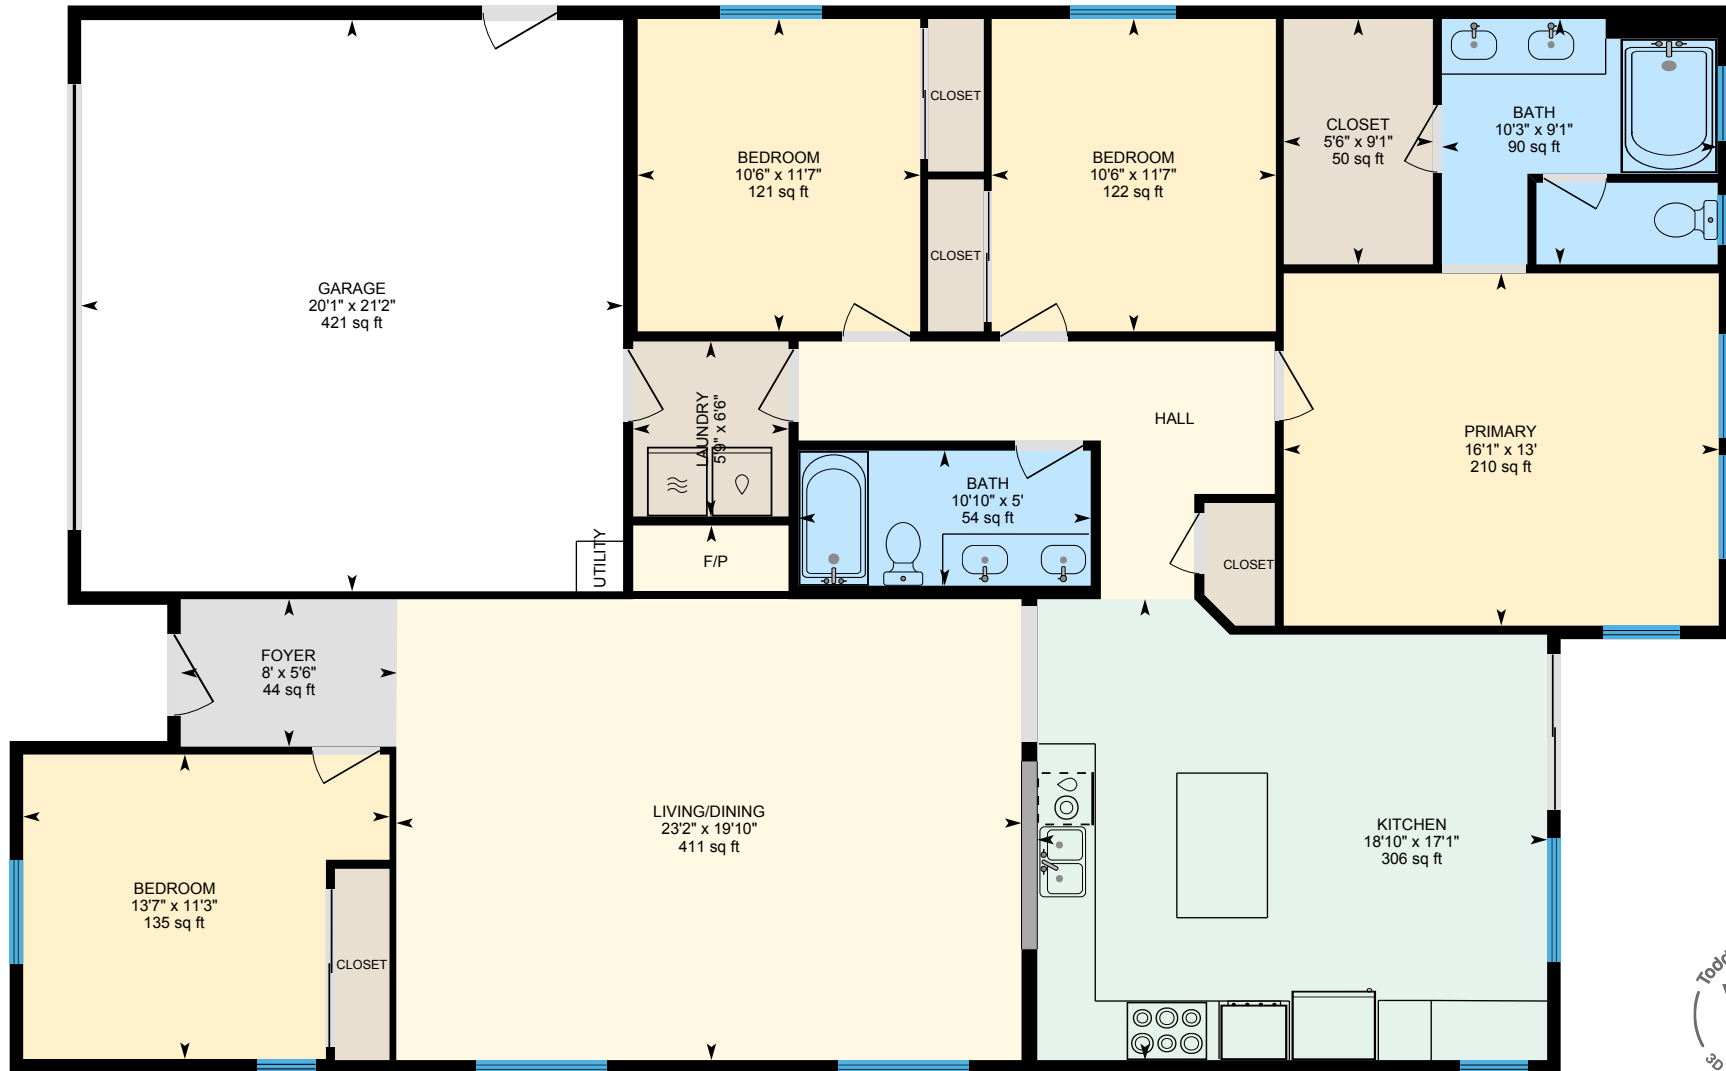

2551 Charming Way, Manteca, CA

Main Floor Finished Area 1894.10 sq ft
Unfinished Area 443.86 sq ft

PREPARED: 2024/05/24