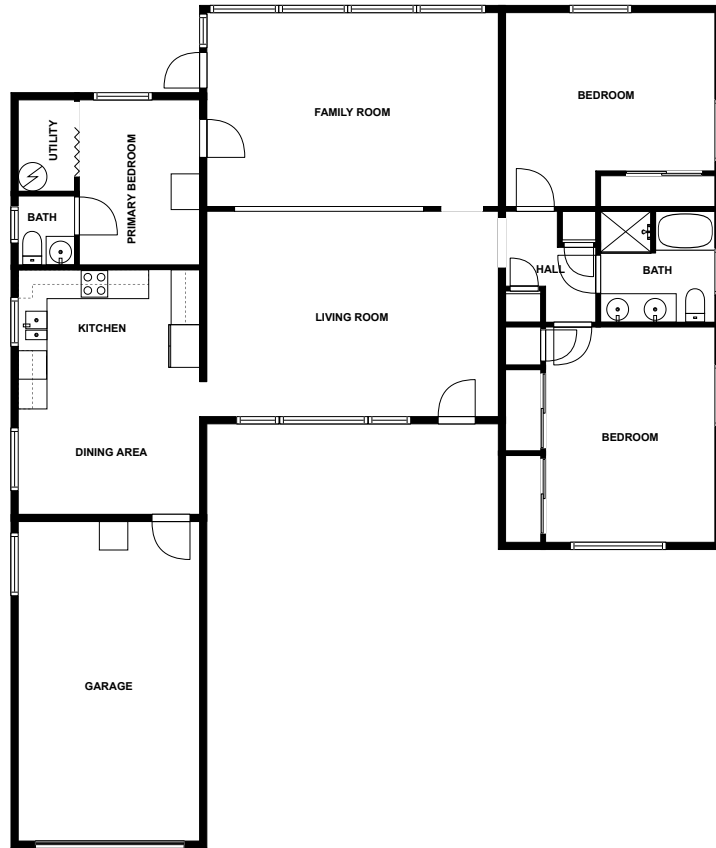

Home report

Leslee Lake Drive North 2712
St. Petersburg

Highlights

1 Kitchen

2 Living room

3 Bedroom

2 Bath

18 Doors

Helipad, 2.0 mi

Floor plan

fvm

SIZES AND DIMENSIONS ARE APPROXIMATE, ACTUAL MAY VARY.

Appendix 1: Data sheet

Garage - 1	Bedroom - 3	Bedroom - Master - 1
LivingRoom - 2	LivingRoom - Family - 1	Hall - 1
Bath - 2	Bath - Toilet - 1	Utility - 1
Dining - 1	Dining - Open - 1	Kitchen - 1