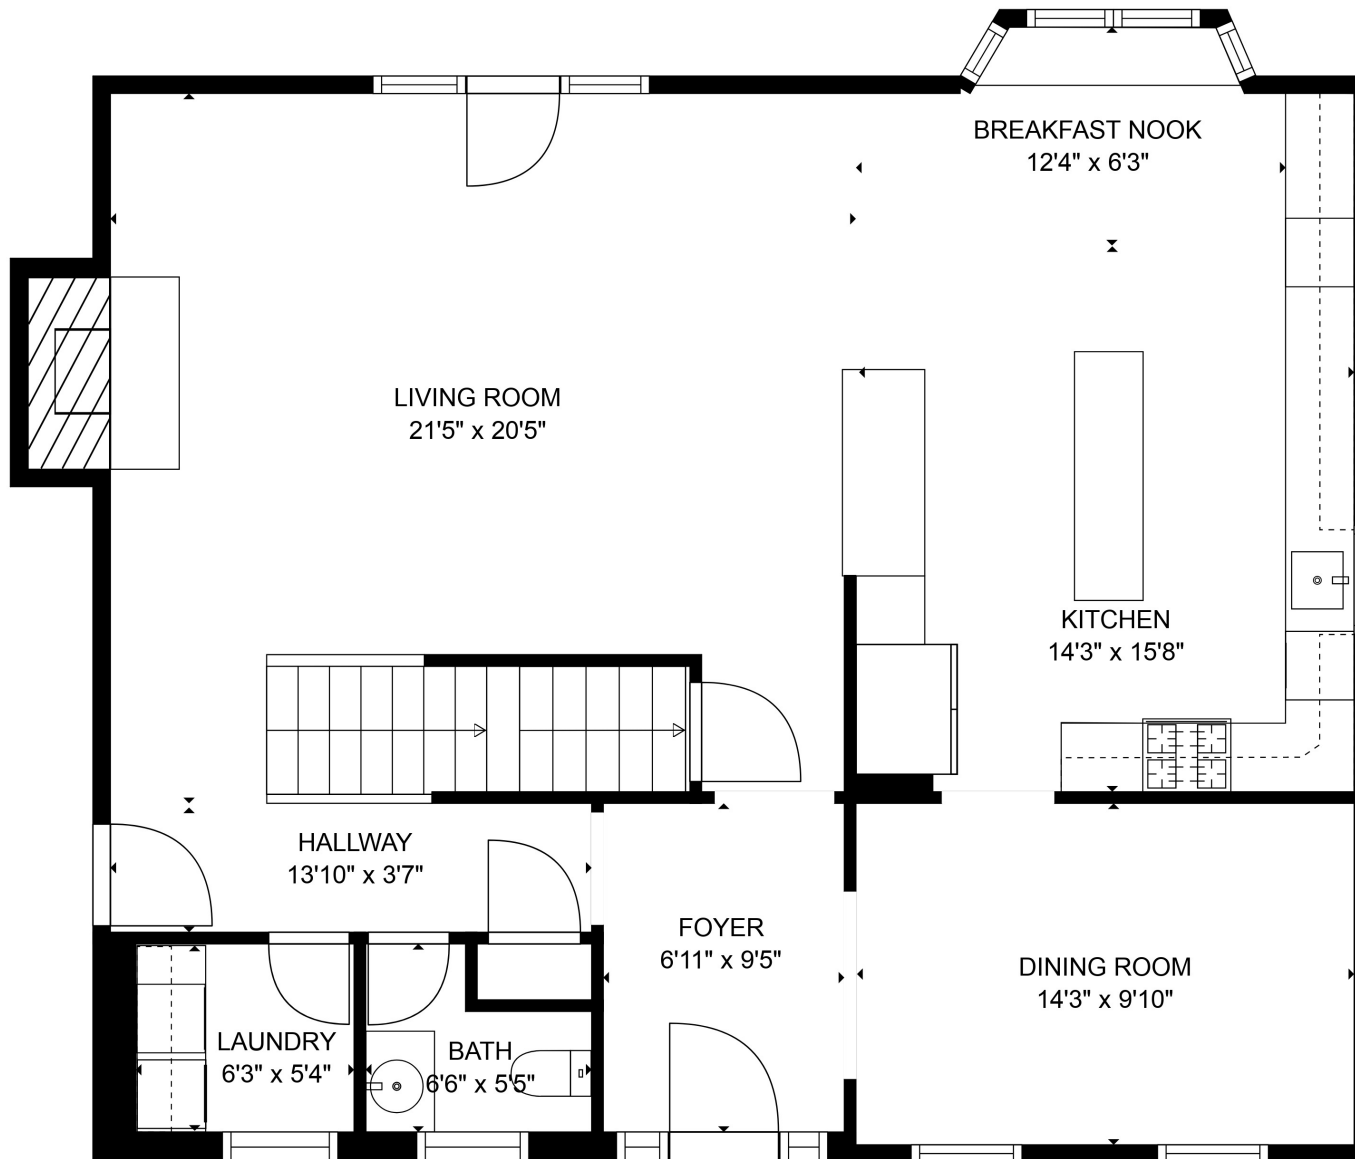

FLOOR 2

FLOOR 3

FLOOR 1

Total scanned area: 3415 sq. ft

MEASUREMENTS ARE CALCULATED BY CUBICASA TECHNOLOGY. DEEMED HIGHLY RELIABLE BUT NOT GUARANTEED.

Total scanned area: 3415 sq. ft

MEASUREMENTS ARE CALCULATED BY CUBICASA TECHNOLOGY. DEEMED HIGHLY RELIABLE BUT NOT GUARANTEED.

Total scanned area: 3415 sq. ft

MEASUREMENTS ARE CALCULATED BY CUBICASA TECHNOLOGY. DEEMED HIGHLY RELIABLE BUT NOT GUARANTEED.

Total scanned area: 3415 sq. ft

MEASUREMENTS ARE CALCULATED BY CUBICASA TECHNOLOGY. DEEMED HIGHLY RELIABLE BUT NOT GUARANTEED.