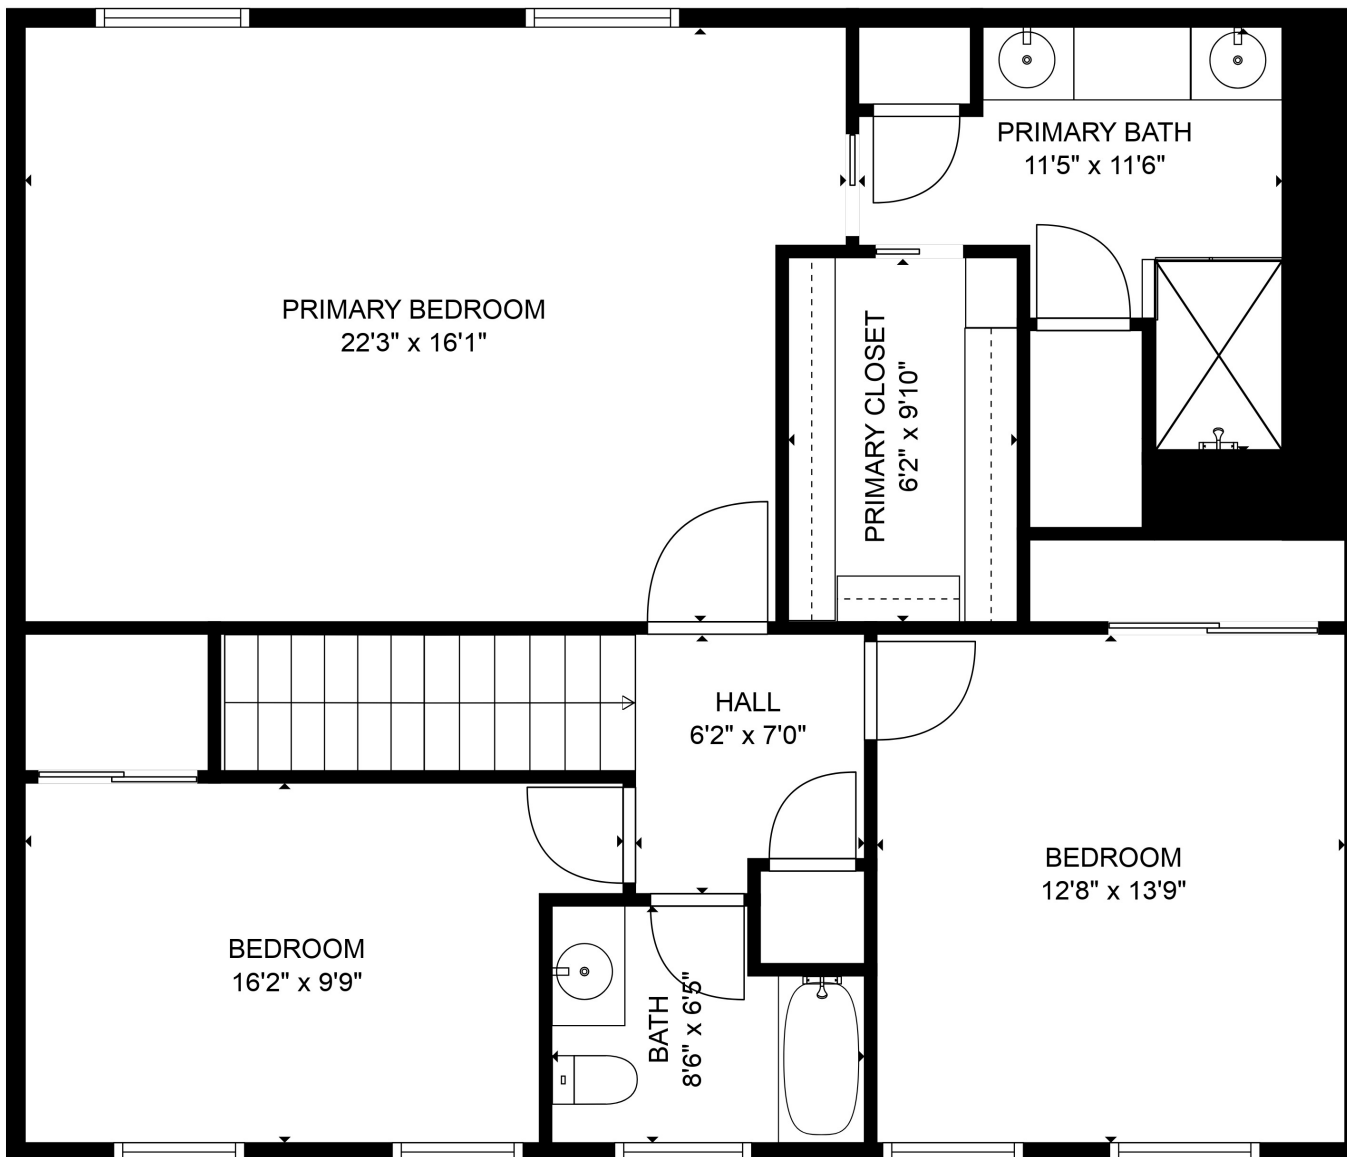

FLOOR 2

FLOOR 3

FLOOR 1

Total scanned area: 3415 sq. ft

MEASUREMENTS ARE CALCULATED BY CUBICASA TECHNOLOGY. DEEMED HIGHLY RELIABLE BUT NOT GUARANTEED.

Total scanned area: 3415 sq. ft

MEASUREMENTS ARE CALCULATED BY CUBICASA TECHNOLOGY. DEEMED HIGHLY RELIABLE BUT NOT GUARANTEED.

Total scanned area: 3415 sq. ft

MEASUREMENTS ARE CALCULATED BY CUBICASA TECHNOLOGY. DEEMED HIGHLY RELIABLE BUT NOT GUARANTEED.

Total scanned area: 3415 sq. ft

MEASUREMENTS ARE CALCULATED BY CUBICASA TECHNOLOGY. DEEMED HIGHLY RELIABLE BUT NOT GUARANTEED.