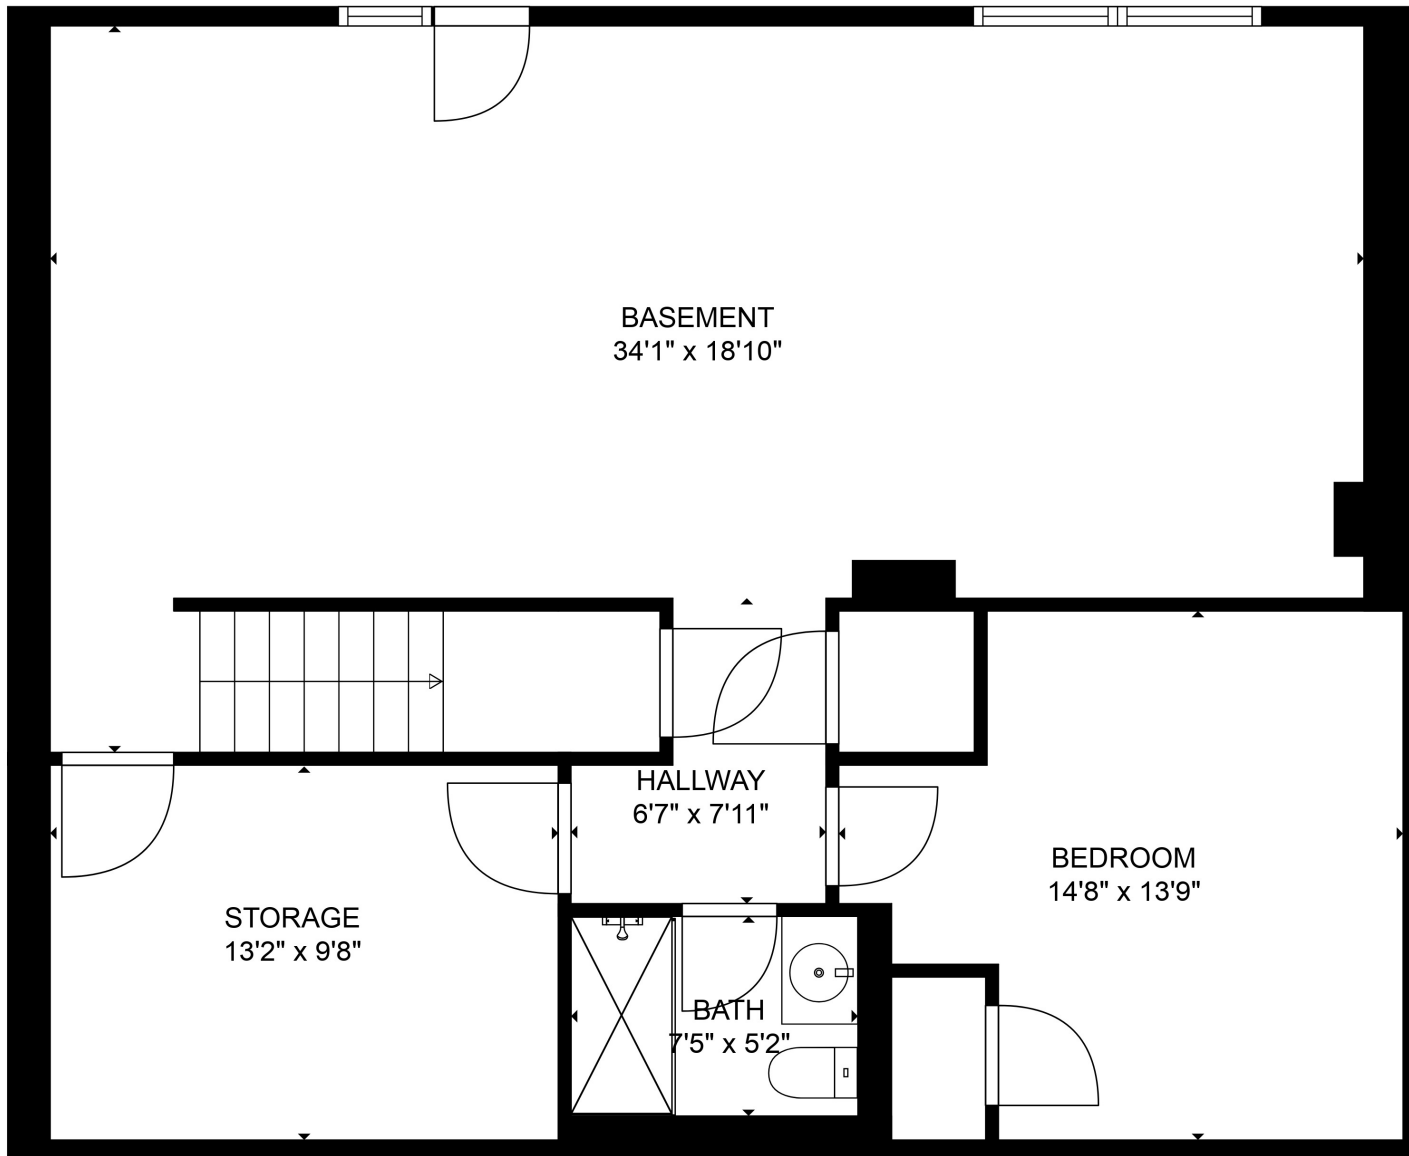

FLOOR 2

FLOOR 3

FLOOR 1

Total scanned area: 3415 sq. ft

MEASUREMENTS ARE CALCULATED BY CUBICASA TECHNOLOGY. DEEMED HIGHLY RELIABLE BUT NOT GUARANTEED.

Total scanned area: 3415 sq. ft

MEASUREMENTS ARE CALCULATED BY CUBICASA TECHNOLOGY. DEEMED HIGHLY RELIABLE BUT NOT GUARANTEED.

Total scanned area: 3415 sq. ft

MEASUREMENTS ARE CALCULATED BY CUBICASA TECHNOLOGY. DEEMED HIGHLY RELIABLE BUT NOT GUARANTEED.

Total scanned area: 3415 sq. ft

MEASUREMENTS ARE CALCULATED BY CUBICASA TECHNOLOGY. DEEMED HIGHLY RELIABLE BUT NOT GUARANTEED.