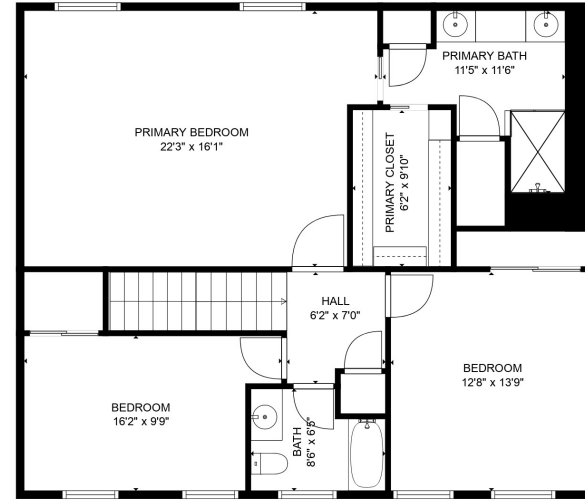

FLOOR 2

FLOOR 3

FLOOR 1

Total scanned area: 3415 sq. ft

MEASUREMENTS ARE CALCULATED BY CUBICASA TECHNOLOGY. DEEMED HIGHLY RELIABLE BUT NOT GUARANTEED.

Total scanned area: 3415 sq. ft

MEASUREMENTS ARE CALCULATED BY CUBICASA TECHNOLOGY. DEEMED HIGHLY RELIABLE BUT NOT GUARANTEED.

Total scanned area: 3415 sq. ft

MEASUREMENTS ARE CALCULATED BY CUBICASA TECHNOLOGY. DEEMED HIGHLY RELIABLE BUT NOT GUARANTEED.

Total scanned area: 3415 sq. ft

MEASUREMENTS ARE CALCULATED BY CUBICASA TECHNOLOGY. DEEMED HIGHLY RELIABLE BUT NOT GUARANTEED.