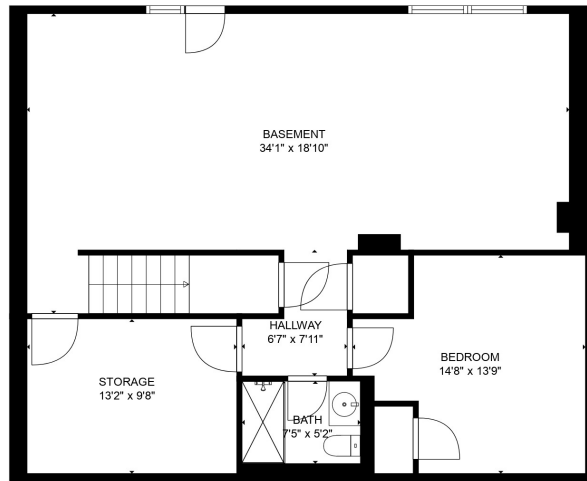

FLOOR 2

FLOOR 3

FLOOR 1

Total scanned area: 3415 sq. ft

MEASUREMENTS ARE CALCULATED BY CUBICASA TECHNOLOGY. DEEMED HIGHLY RELIABLE BUT NOT GUARANTEED.

Total scanned area: 3415 sq. ft

MEASUREMENTS ARE CALCULATED BY CUBICASA TECHNOLOGY. DEEMED HIGHLY RELIABLE BUT NOT GUARANTEED.

Total scanned area: 3415 sq. ft

MEASUREMENTS ARE CALCULATED BY CUBICASA TECHNOLOGY. DEEMED HIGHLY RELIABLE BUT NOT GUARANTEED.

Total scanned area: 3415 sq. ft

MEASUREMENTS ARE CALCULATED BY CUBICASA TECHNOLOGY. DEEMED HIGHLY RELIABLE BUT NOT GUARANTEED.