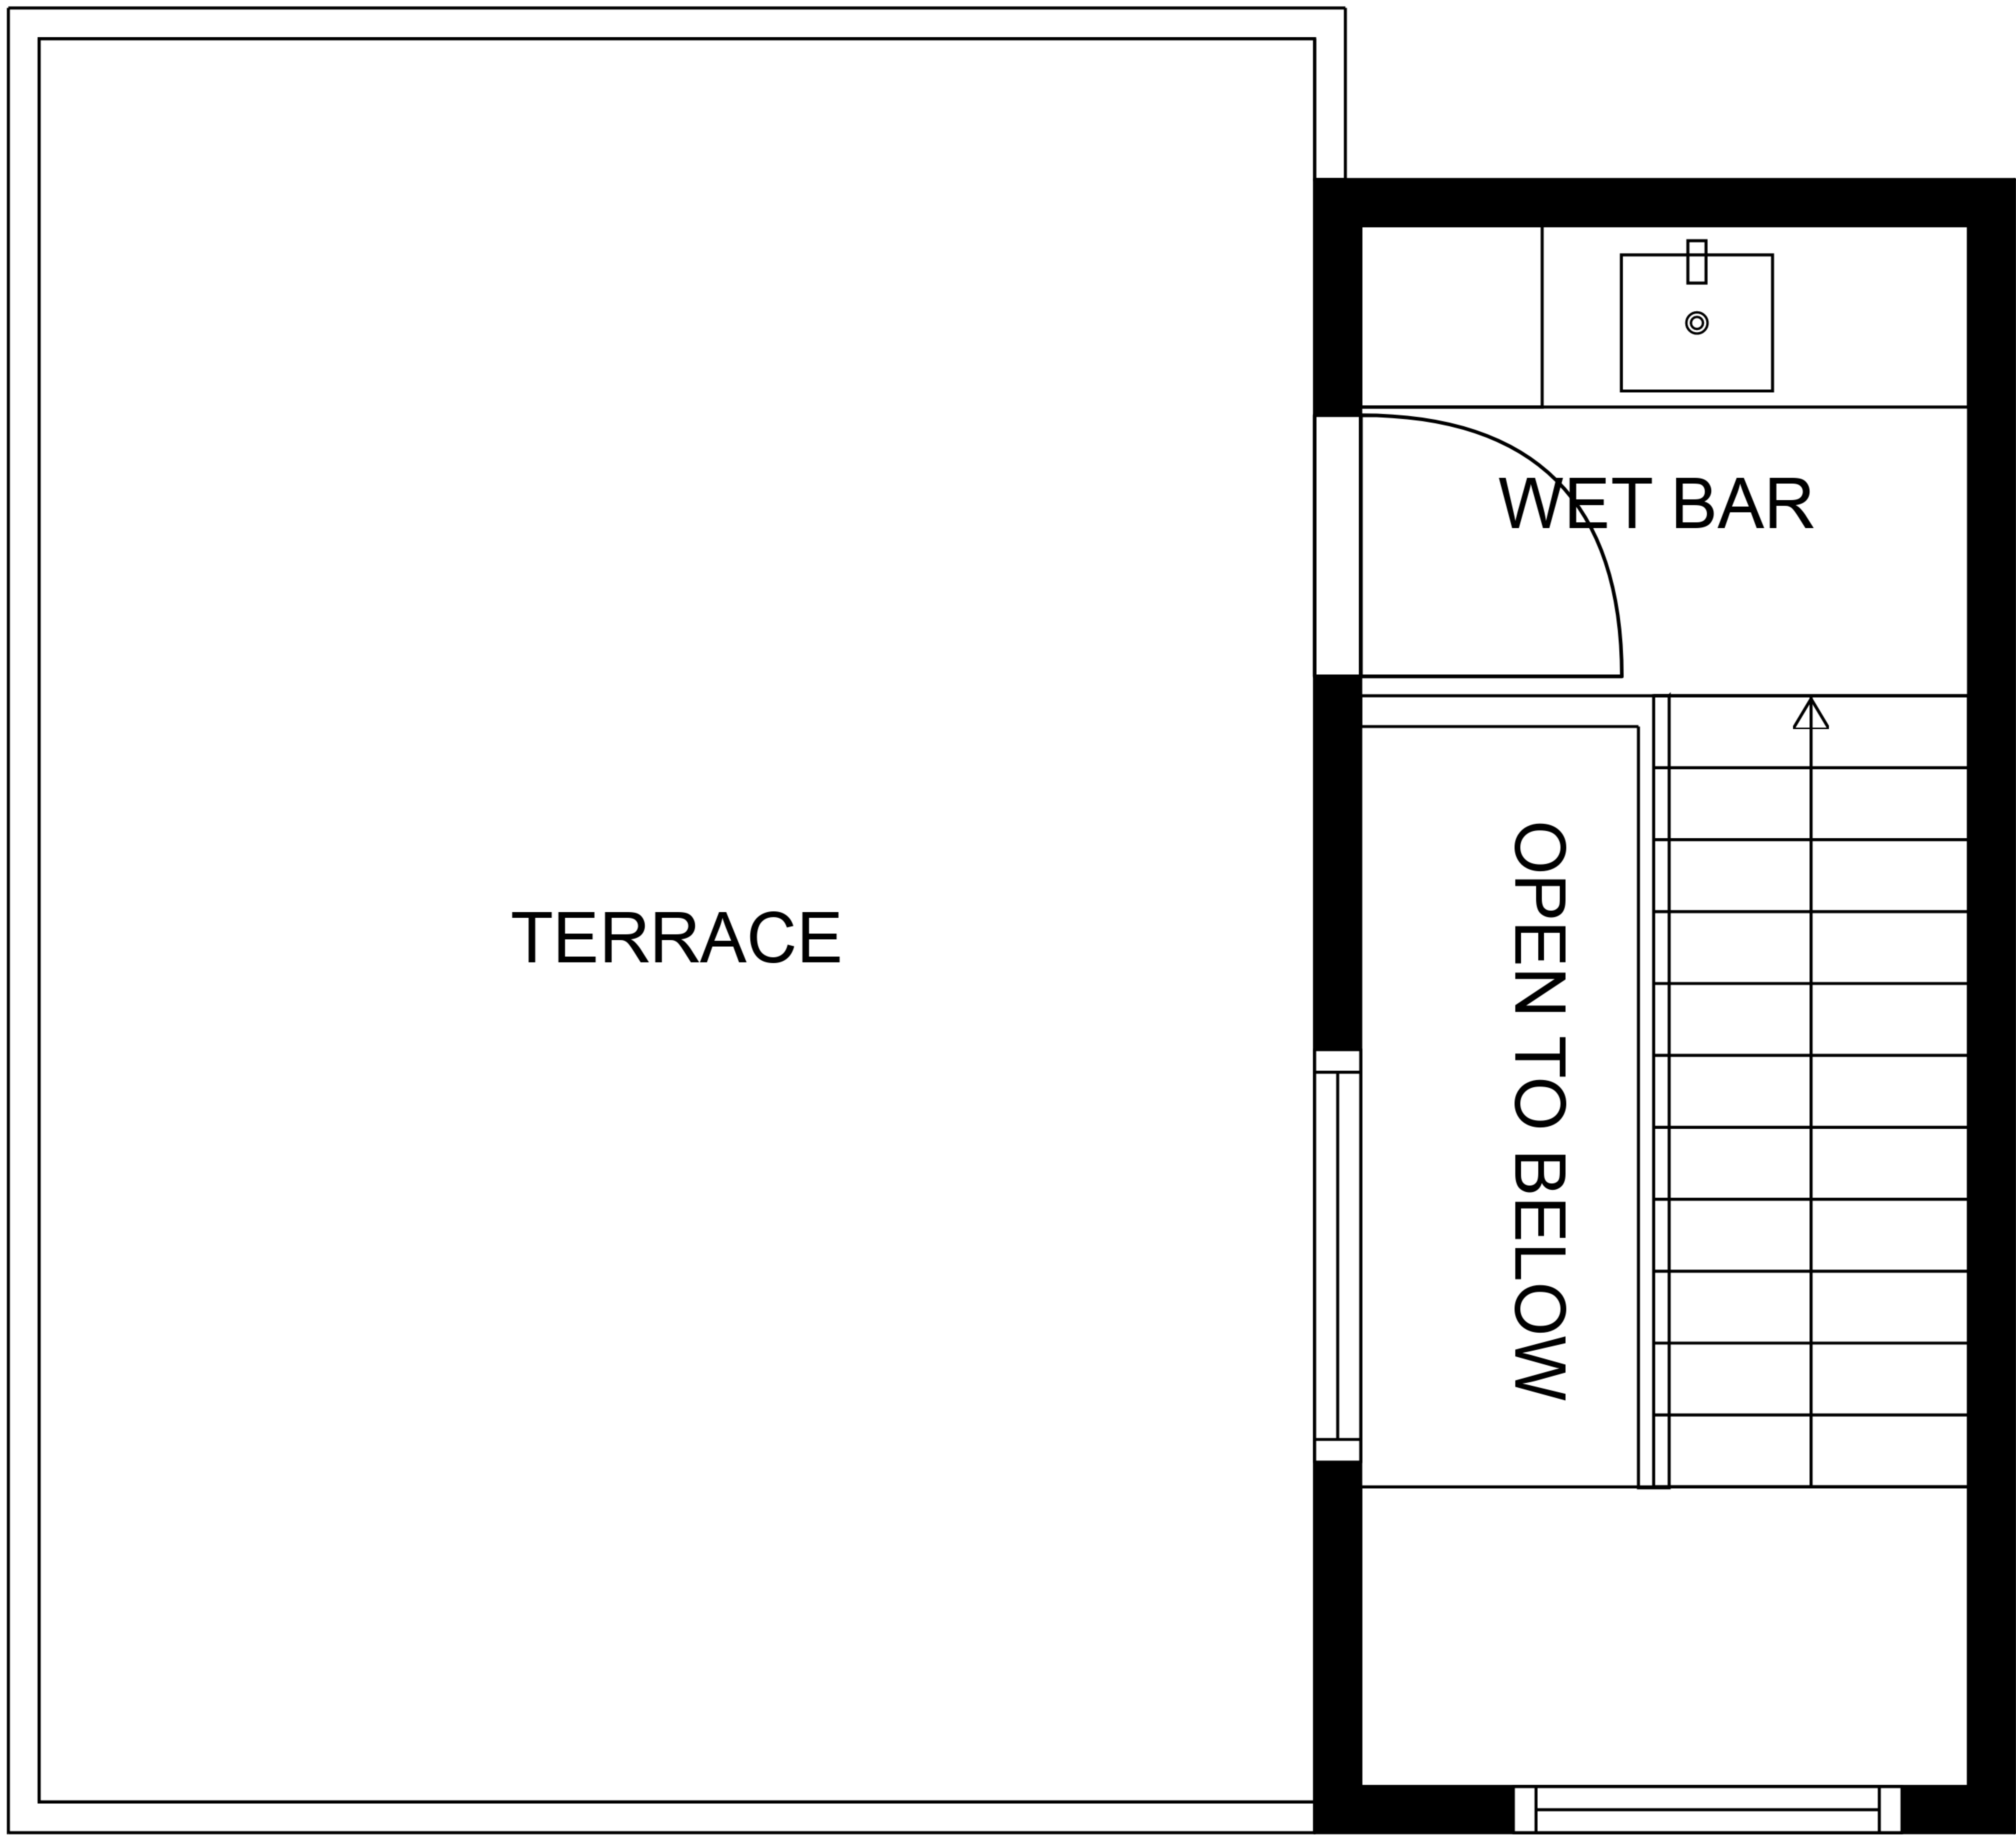

SIZES AND DIMENSIONS ARE APPROXIMATE, ACTUAL MAY VARY.

SIZES AND DIMENSIONS ARE APPROXIMATE, ACTUAL MAY VARY.

SIZES AND DIMENSIONS ARE APPROXIMATE, ACTUAL MAY VARY.

TERRACE

WET BAR

OPEN TO BELOW

SIZES AND DIMENSIONS ARE APPROXIMATE, ACTUAL MAY VARY.

FLOOR 2

FLOOR 3

FLOOR 1

FLOOR 4

SIZES AND DIMENSIONS ARE APPROXIMATE, ACTUAL MAY VARY.