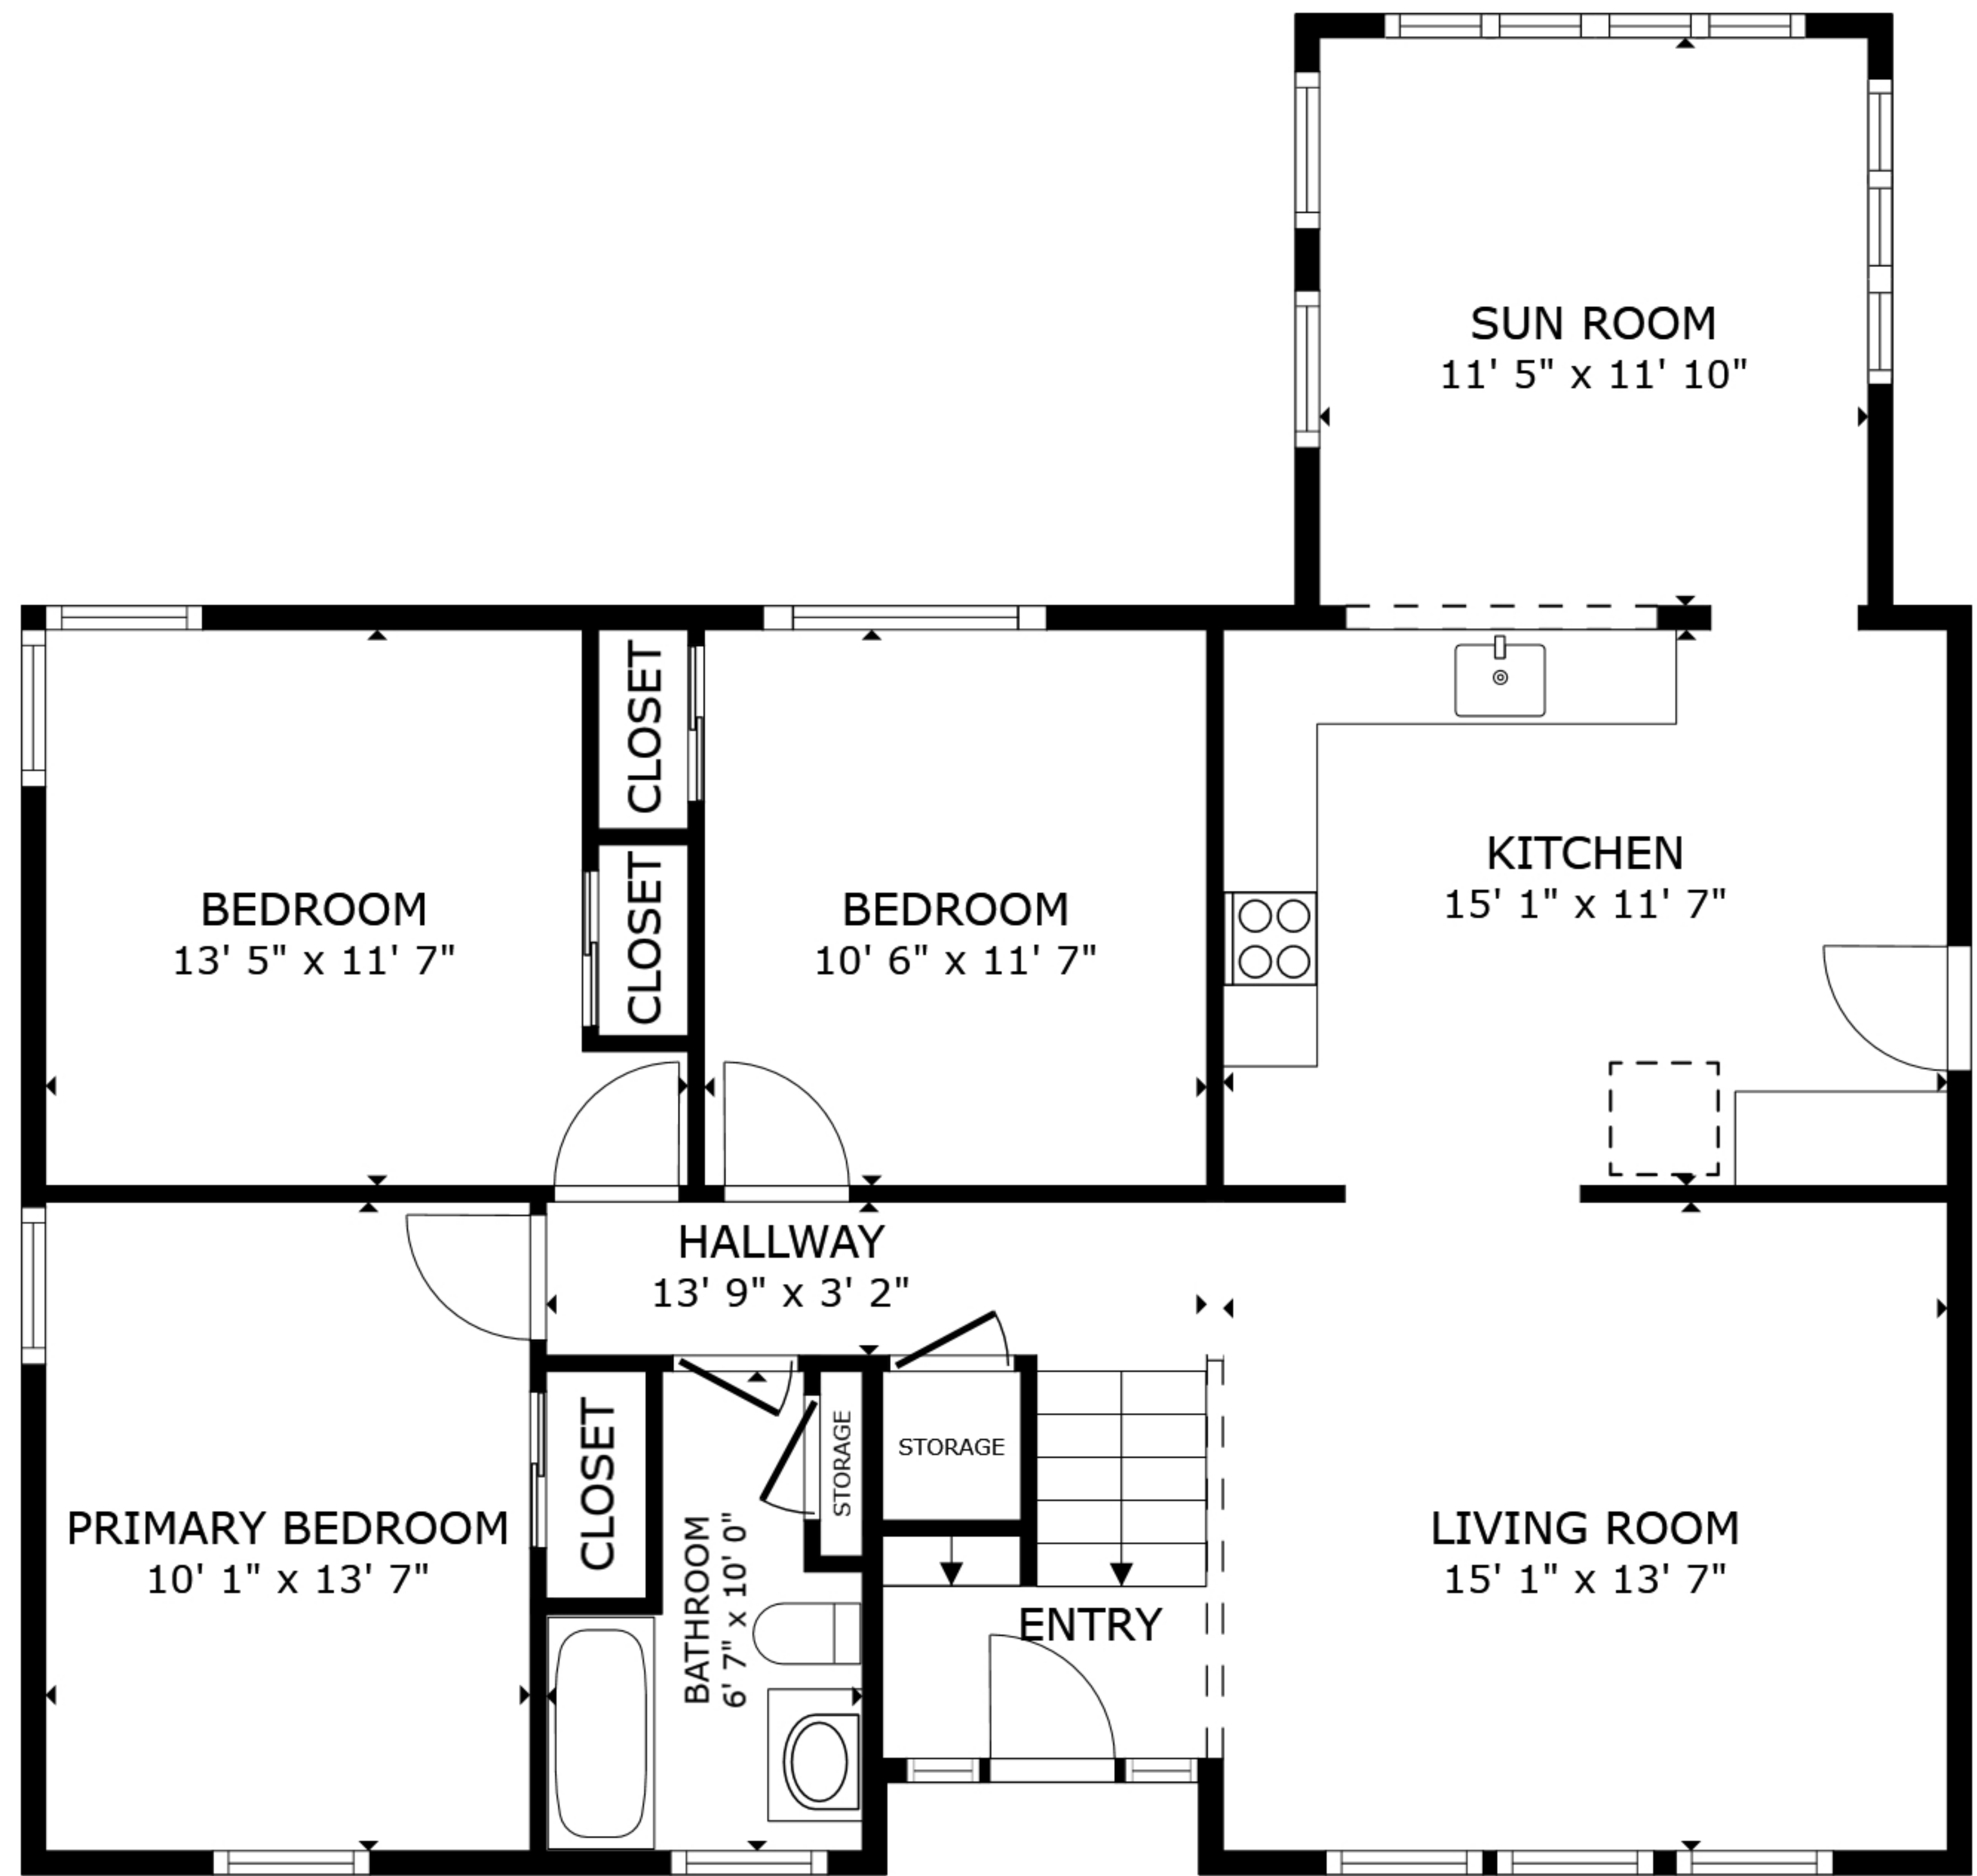

FLOOR 1

FLOOR 2

GROSS INTERNAL AREA
 FLOOR 1 747 sq.ft. FLOOR 2 1,139 sq.ft.
 TOTAL : 1,885 sq.ft.

SIZES AND DIMENSIONS ARE APPROXIMATE, ACTUAL MAY VARY.