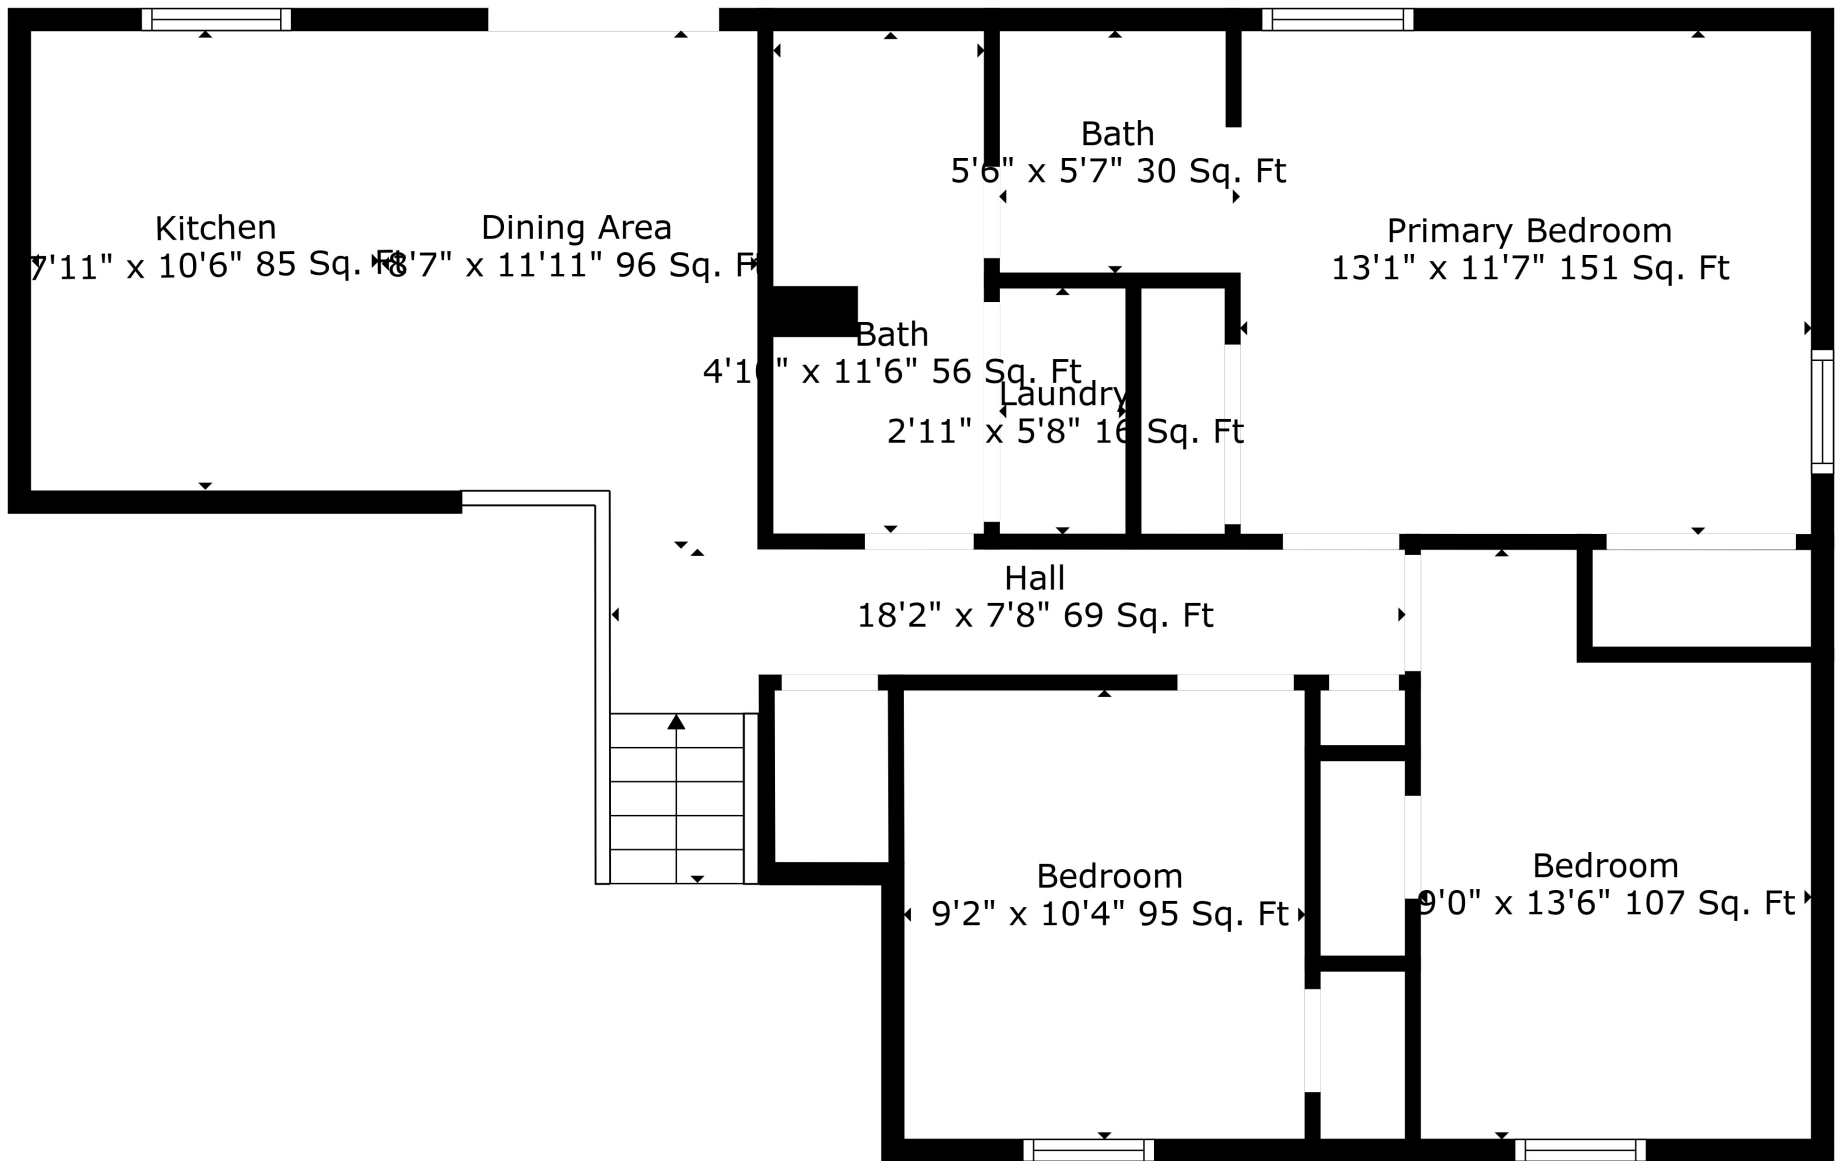

Floor 2

Floor 1

Total scanned area: 1970 sq. ft

Measurements Are Deemed Highly Reliable But Not Guaranteed.

Total scanned area: 1970 sq. ft

Measurements Are Deemed Highly Reliable But Not Guaranteed.

Living Room
15'3" x 14'3" 192 Sq. Ft

Foyer
6'5" x 8'2" 50 Sq. Ft

Total scanned area: 1970 sq. ft

Measurements Are Deemed Highly Reliable But Not Guaranteed.

Total scanned area: 1970 sq. ft

Measurements Are Deemed Highly Reliable But Not Guaranteed.