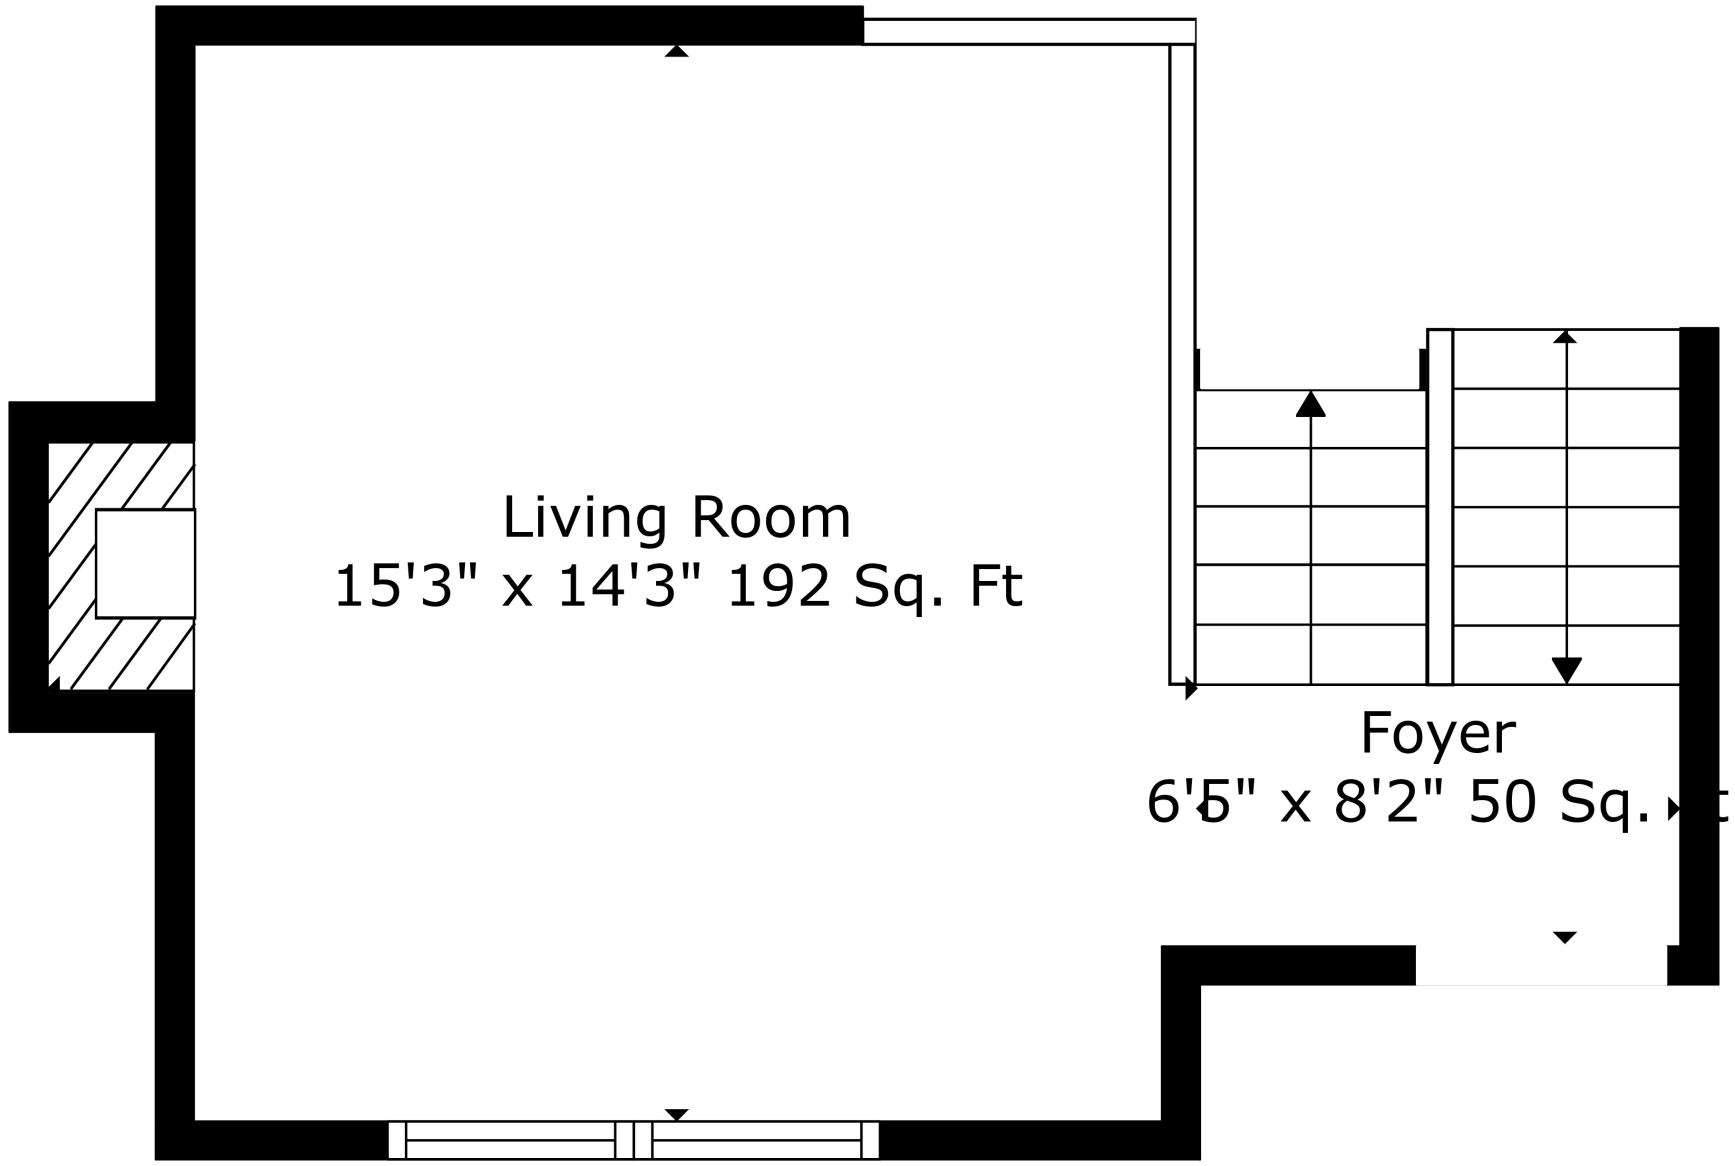

Floor 2

Floor 1

Total scanned area: 1970 sq. ft

Measurements Are Deemed Highly Reliable But Not Guaranteed.

Total scanned area: 1970 sq. ft

Measurements Are Deemed Highly Reliable But Not Guaranteed.

Living Room
15'3" x 14'3" 192 Sq. Ft

Foyer
6'5" x 8'2" 50 Sq. Ft

Total scanned area: 1970 sq. ft

Measurements Are Deemed Highly Reliable But Not Guaranteed.

Total scanned area: 1970 sq. ft

Measurements Are Deemed Highly Reliable But Not Guaranteed.