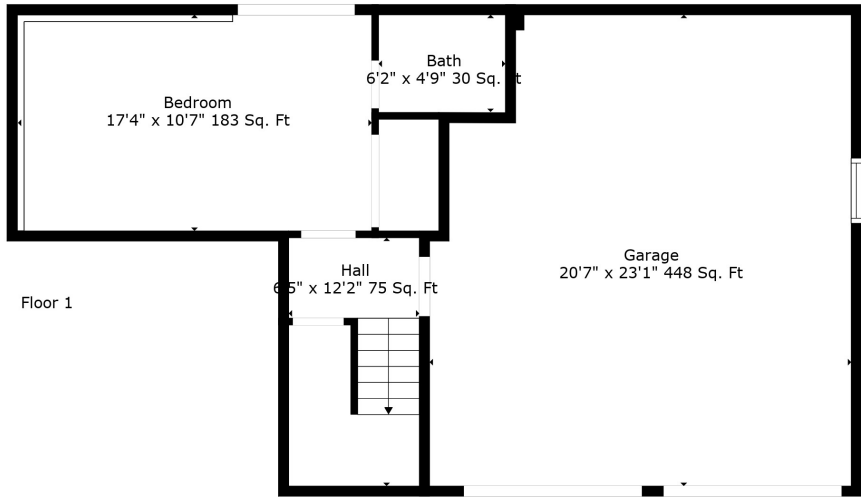

Floor 2

Floor 1

Total scanned area: 1970 sq. ft

Measurements Are Deemed Highly Reliable But Not Guaranteed.

Total scanned area: 1970 sq. ft

Measurements Are Deemed Highly Reliable But Not Guaranteed.

Living Room
15'3" x 14'3" 192 Sq. Ft

Foyer
6'5" x 8'2" 50 Sq. Ft

Total scanned area: 1970 sq. ft

Measurements Are Deemed Highly Reliable But Not Guaranteed.

Total scanned area: 1970 sq. ft

Measurements Are Deemed Highly Reliable But Not Guaranteed.