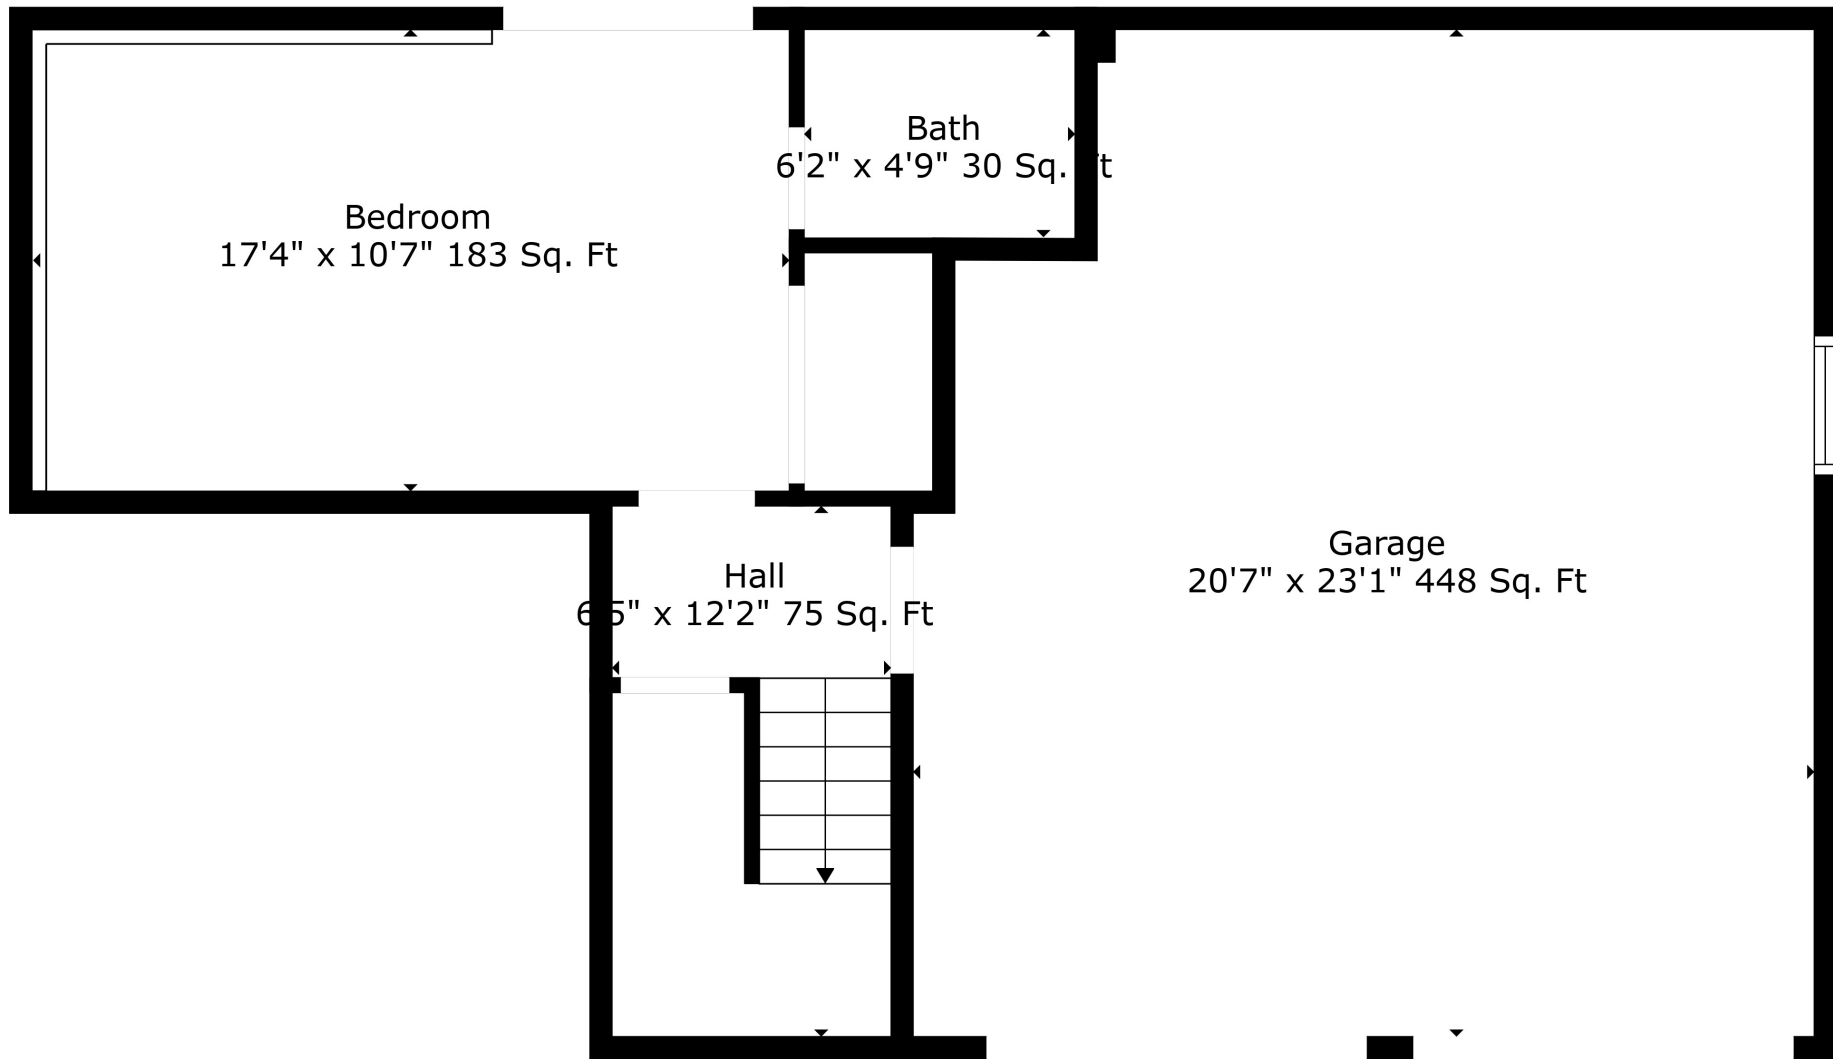

Floor 2

Floor 1

Total scanned area: 1970 sq. ft

Measurements Are Deemed Highly Reliable But Not Guaranteed.

Total scanned area: 1970 sq. ft

Measurements Are Deemed Highly Reliable But Not Guaranteed.

Living Room
15'3" x 14'3" 192 Sq. Ft

Foyer
6'5" x 8'2" 50 Sq. Ft

Total scanned area: 1970 sq. ft

Measurements Are Deemed Highly Reliable But Not Guaranteed.

Total scanned area: 1970 sq. ft

Measurements Are Deemed Highly Reliable But Not Guaranteed.