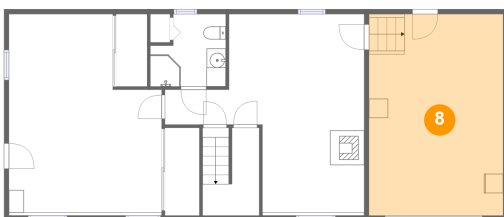

8 Floor 1 - Garage

Dimensions: 13'11" x 21'0"
Area: 294 sq. ft
Counted as living area: No

Heated: No
Finished: No
Enclosed: Yes
Contiguous: Yes
Permitted: Yes
Wet space: No
Addition: No
Conversion: No