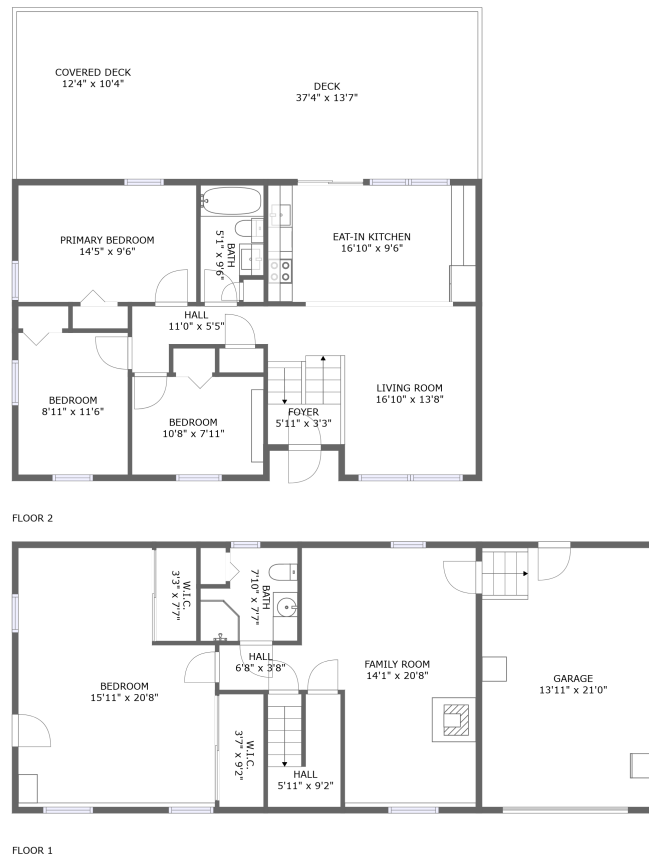

11584 Liberty Oak Drive, Whisperren Oaks, Frederick, Frederick County, Maryland, United States, 21701

Property summary

1 Garages
4 Bedrooms
2 Bathrooms
0 Half baths

2 Floors
1,754 Gross living area sqft
2,580 Total sqft