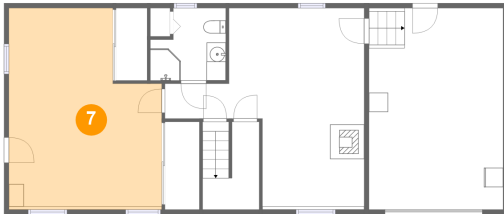

7 Floor 1 - Bedroom

Dimensions: 15'11" x 20'8"
Area: 294 sq. ft
Counted as living area: Yes

Heated: Yes
Finished: Yes
Enclosed: Yes
Contiguous: Yes
Permitted: Yes
Wet space: No
Addition: No
Conversion: No