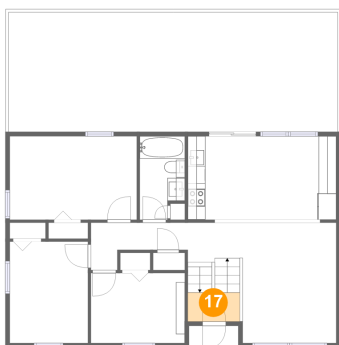

17 Floor 2 - Foyer

Dimensions: 5'11" x 3'3"
Area: 19 sq. ft
Counted as living area: Yes

Heated: Yes
Finished: Yes
Enclosed: Yes
Contiguous: Yes
Permitted: Yes
Wet space: No
Addition: No
Conversion: No