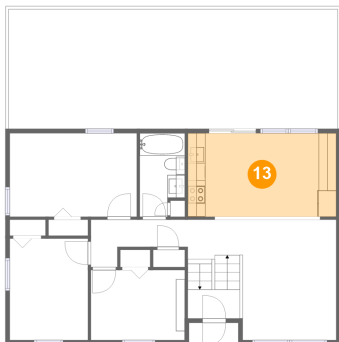

13 Floor 2 - Eat-in Kitchen

Dimensions: 16'10" x 9'6"
Area: 159 sq. ft
Counted as living area: Yes

Heated: Yes
Finished: Yes
Enclosed: Yes
Contiguous: Yes
Permitted: Yes
Wet space: No
Addition: No
Conversion: No