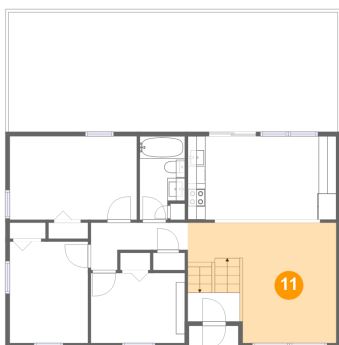

11 Floor 2 - Living Room

Dimensions: 16'10" x 13'8"
Area: 195 sq. ft
Counted as living area: Yes

Heated: Yes
Finished: Yes
Enclosed: Yes
Contiguous: Yes
Permitted: Yes
Wet space: No
Addition: No
Conversion: No