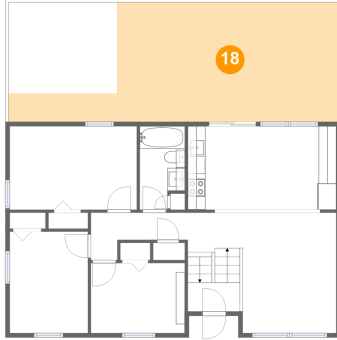

**11584 Liberty Oak Drive, Whisperren Oaks, Frederick,
Frederick County, Maryland, United States, 21701**

18 Floor 2 - Deck

Dimensions: 37'4" x 13'7"
Area: 380 sq. ft
Counted as living area: No

Heated: No
Finished: Yes
Enclosed: No
Contiguous: Yes
Permitted: Yes
Wet space: No
Addition: No
Conversion: No