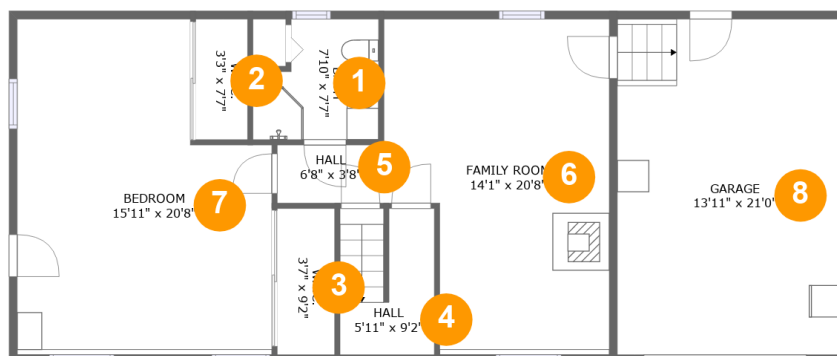

11584 Liberty Oak Drive, Whisperren Oaks, Frederick, Frederick County, Maryland, United States, 21701

Room dimensions

Floor 1

Total sqft: 1156 Living area: 837

#		Dimensions	sqft	Counted as living area
1	Bath	7'10" x 7'7"	51 sq. ft	Yes
2	W.I.C.	3'3" x 7'7"	25 sq. ft	Yes
3	W.I.C.	3'7" x 9'2"	33 sq. ft	Yes
4	Hall	5'11" x 9'2"	52 sq. ft	Yes
5	Hall	6'8" x 3'8"	24 sq. ft	Yes
6	Family Room	14'1" x 20'8"	263 sq. ft	Yes
7	Bedroom	15'11" x 20'8"	294 sq. ft	Yes
8	Garage	13'11" x 21'0"	294 sq. ft	No