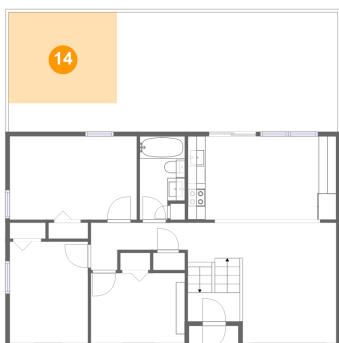

14 Floor 2 - Covered Deck

Dimensions: 12'4" x 10'4"
Area: 127 sq. ft
Counted as living area: No

Heated: No
Finished: Yes
Enclosed: No
Contiguous: Yes
Permitted: Yes
Wet space: No
Addition: No
Conversion: No