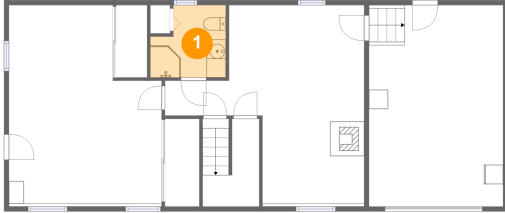

11584 Liberty Oak Drive, Whisperren Oaks, Frederick, Frederick County, Maryland, United States, 21701

1 Floor 1 - Bath

Dimensions: 7'10" x 7'7"
Area: 51 sq. ft
Counted as living area: Yes

Heated: Yes
Finished: Yes
Enclosed: Yes
Contiguous: Yes
Permitted: Yes
Wet space: Yes
Addition: No
Conversion: No