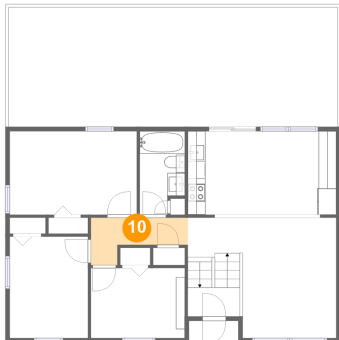

10 Floor 2 - Hall

Dimensions: 11'0" x 5'5"
Area: 41 sq. ft
Counted as living area: Yes

Heated: Yes
Finished: Yes
Enclosed: Yes
Contiguous: Yes
Permitted: Yes
Wet space: No
Addition: No
Conversion: No