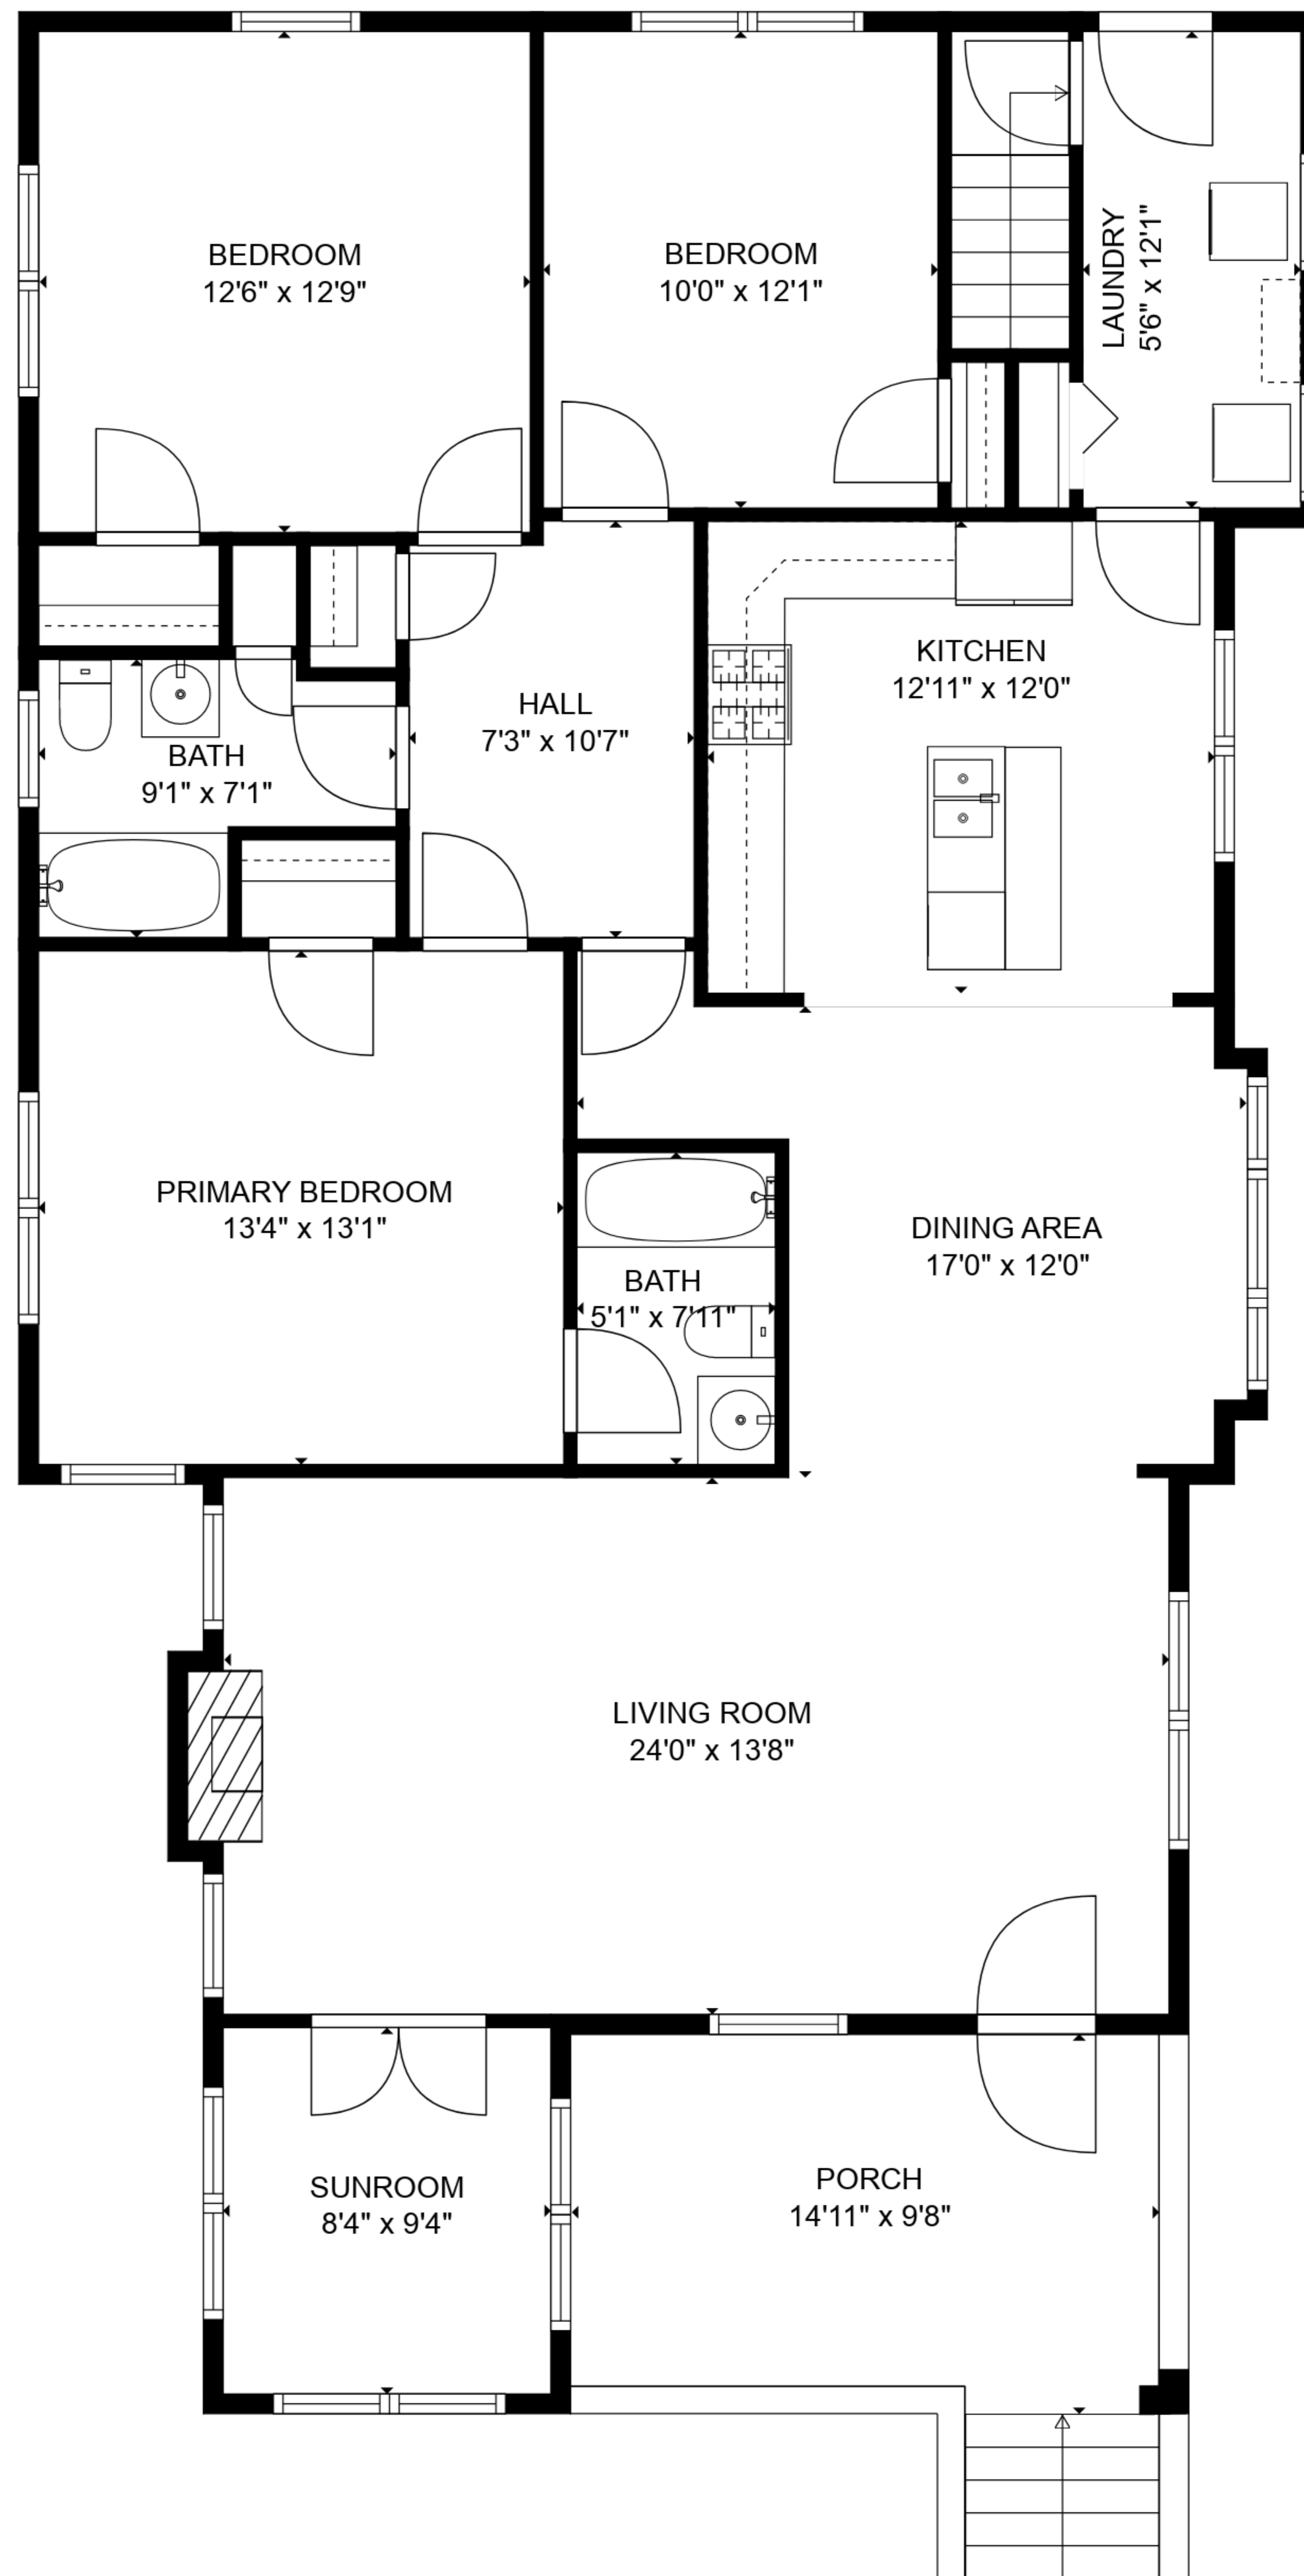

TOTAL: 1542 sq. ft

FLOOR 1: 1542 sq. ft

EXCLUDED AREAS: PORCH: 158 sq. ft, FIREPLACE: 5 sq. ft

TOTAL: 1542 sq. ft

FLOOR 1: 1542 sq. ft

EXCLUDED AREAS: PORCH: 158 sq. ft, FIREPLACE: 5 sq. ft