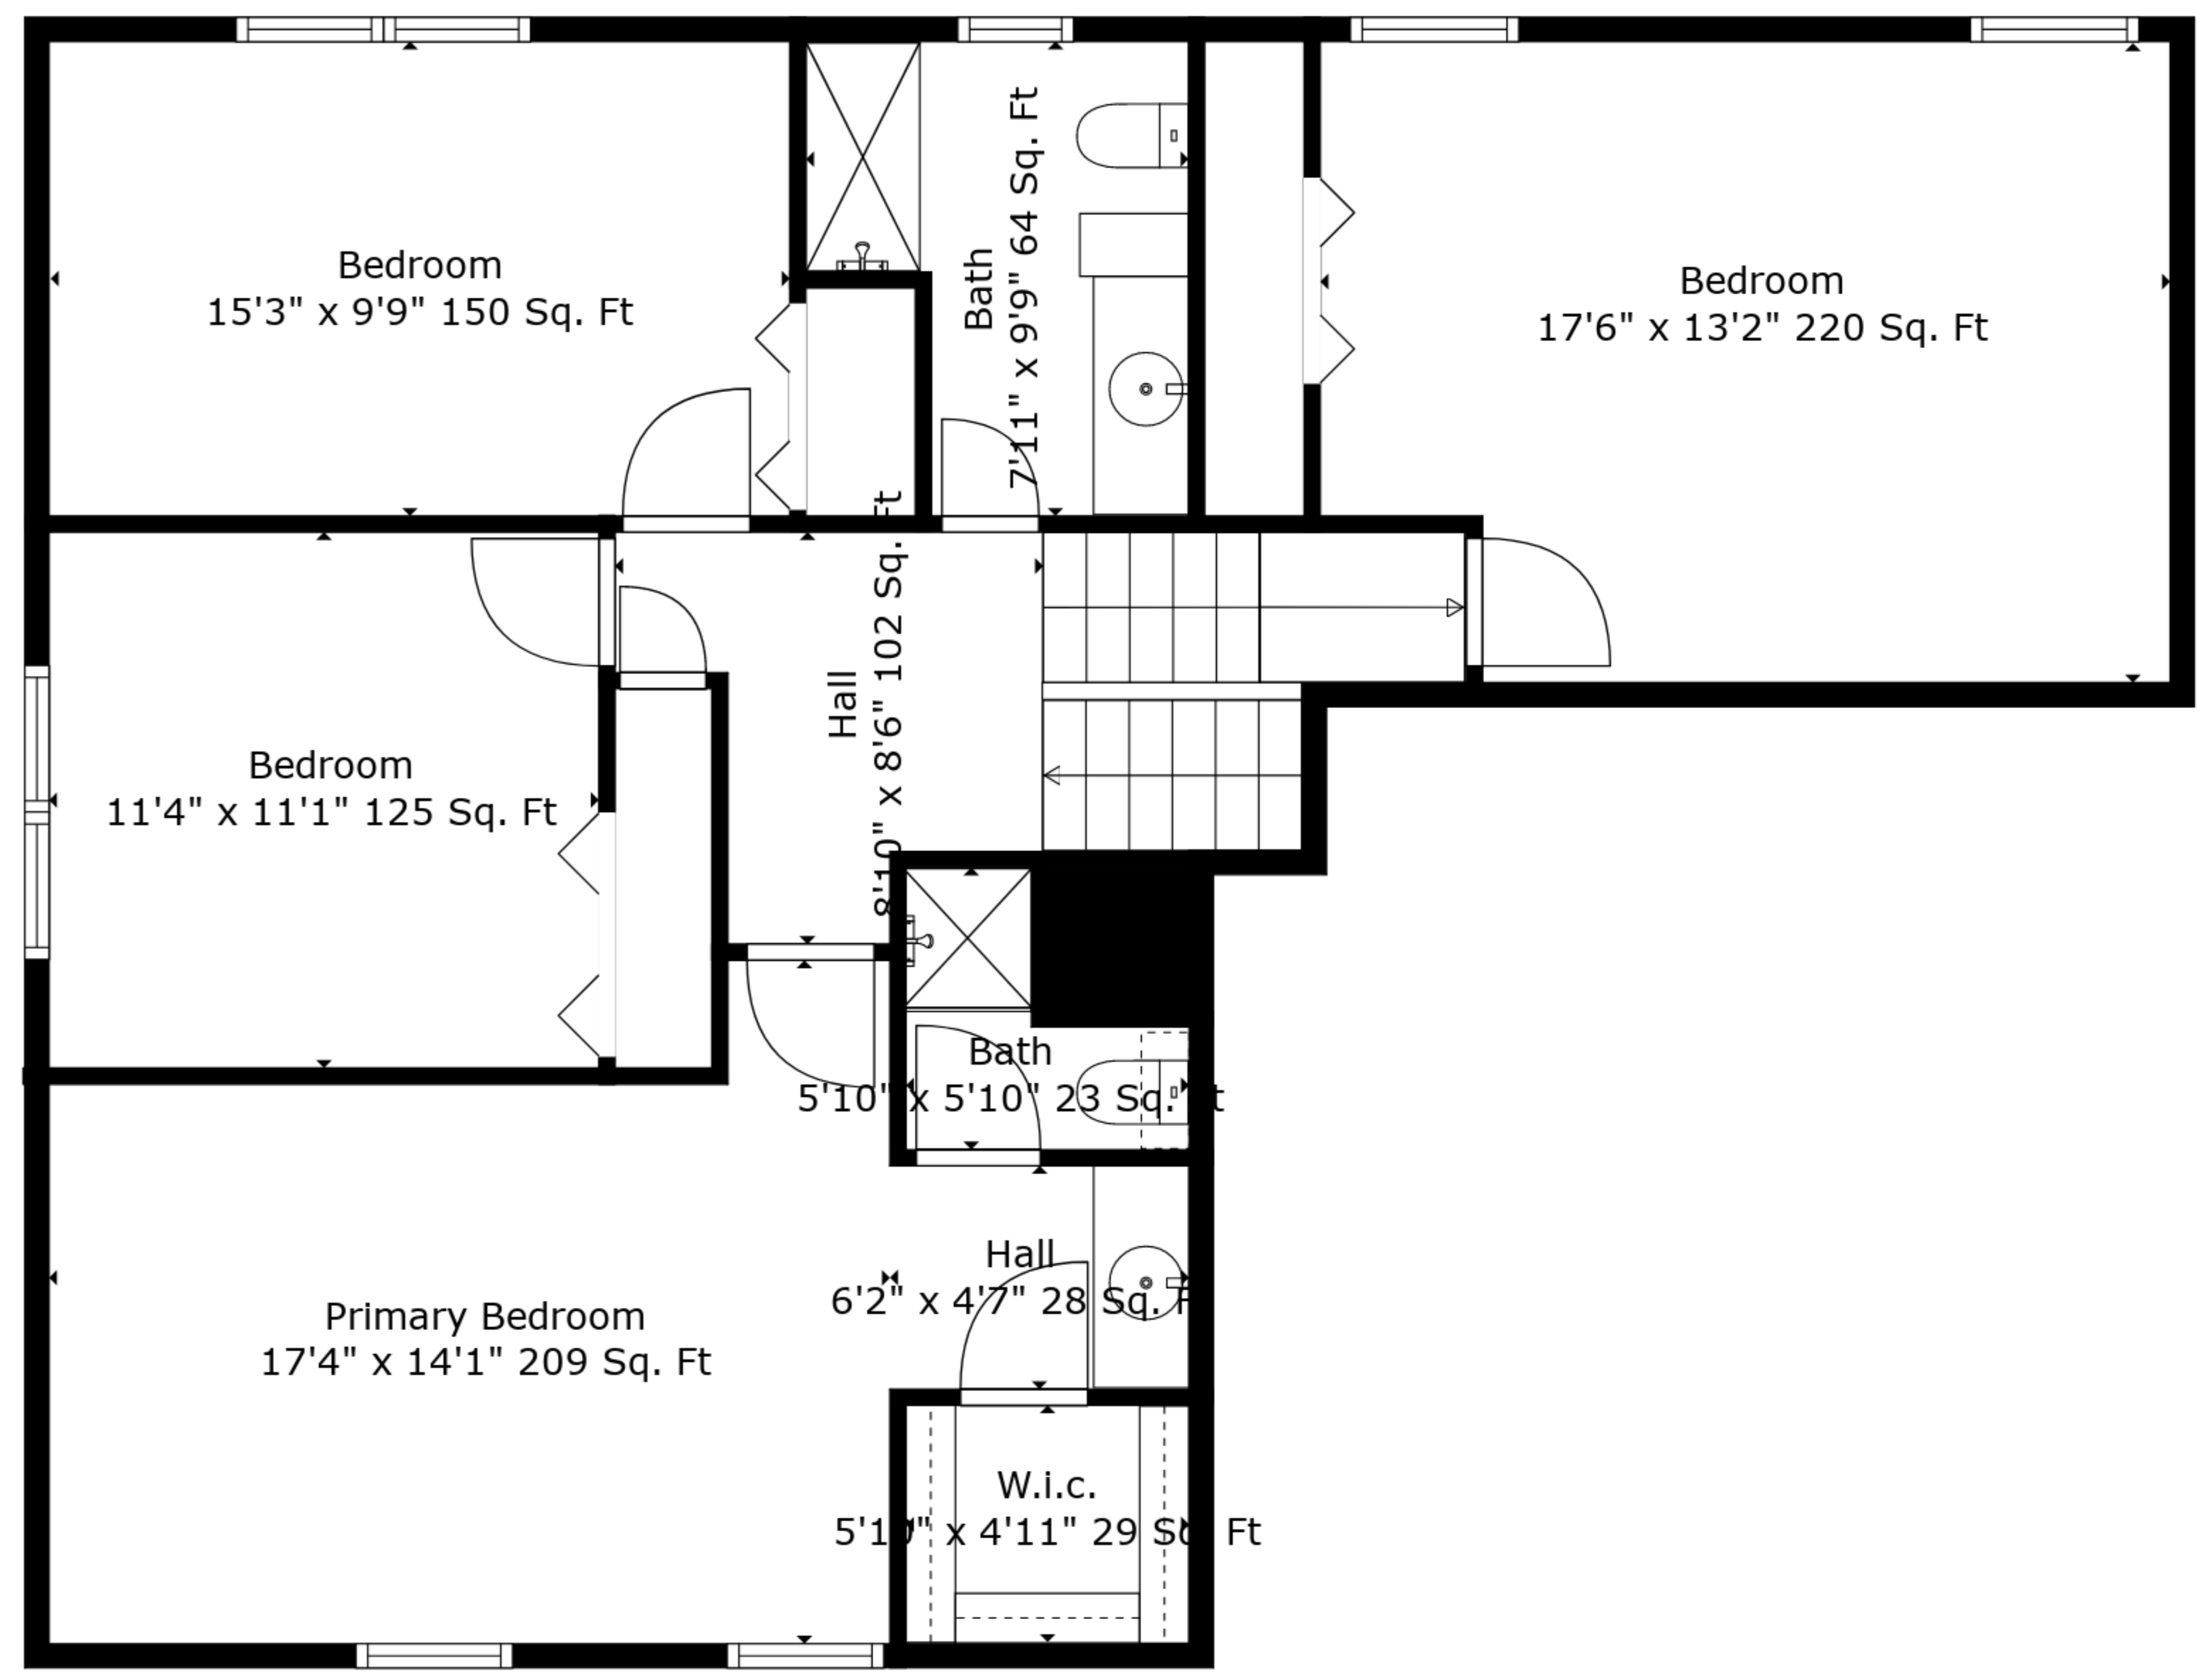

TOTAL: 2695 sq. ft

FLOOR 1: 889 sq. ft, FLOOR 2: 806 sq. ft, FLOOR 3: 1000 sq. ft
 EXCLUDED AREAS: GARAGE: 488 sq. ft, ELECTRICAL ROOM: 167 sq. ft, UNDEFINED: 60 sq. ft,
 FIREPLACE: 12 sq. ft

Measurements Are Deemed Highly Reliable But Not Guaranteed.