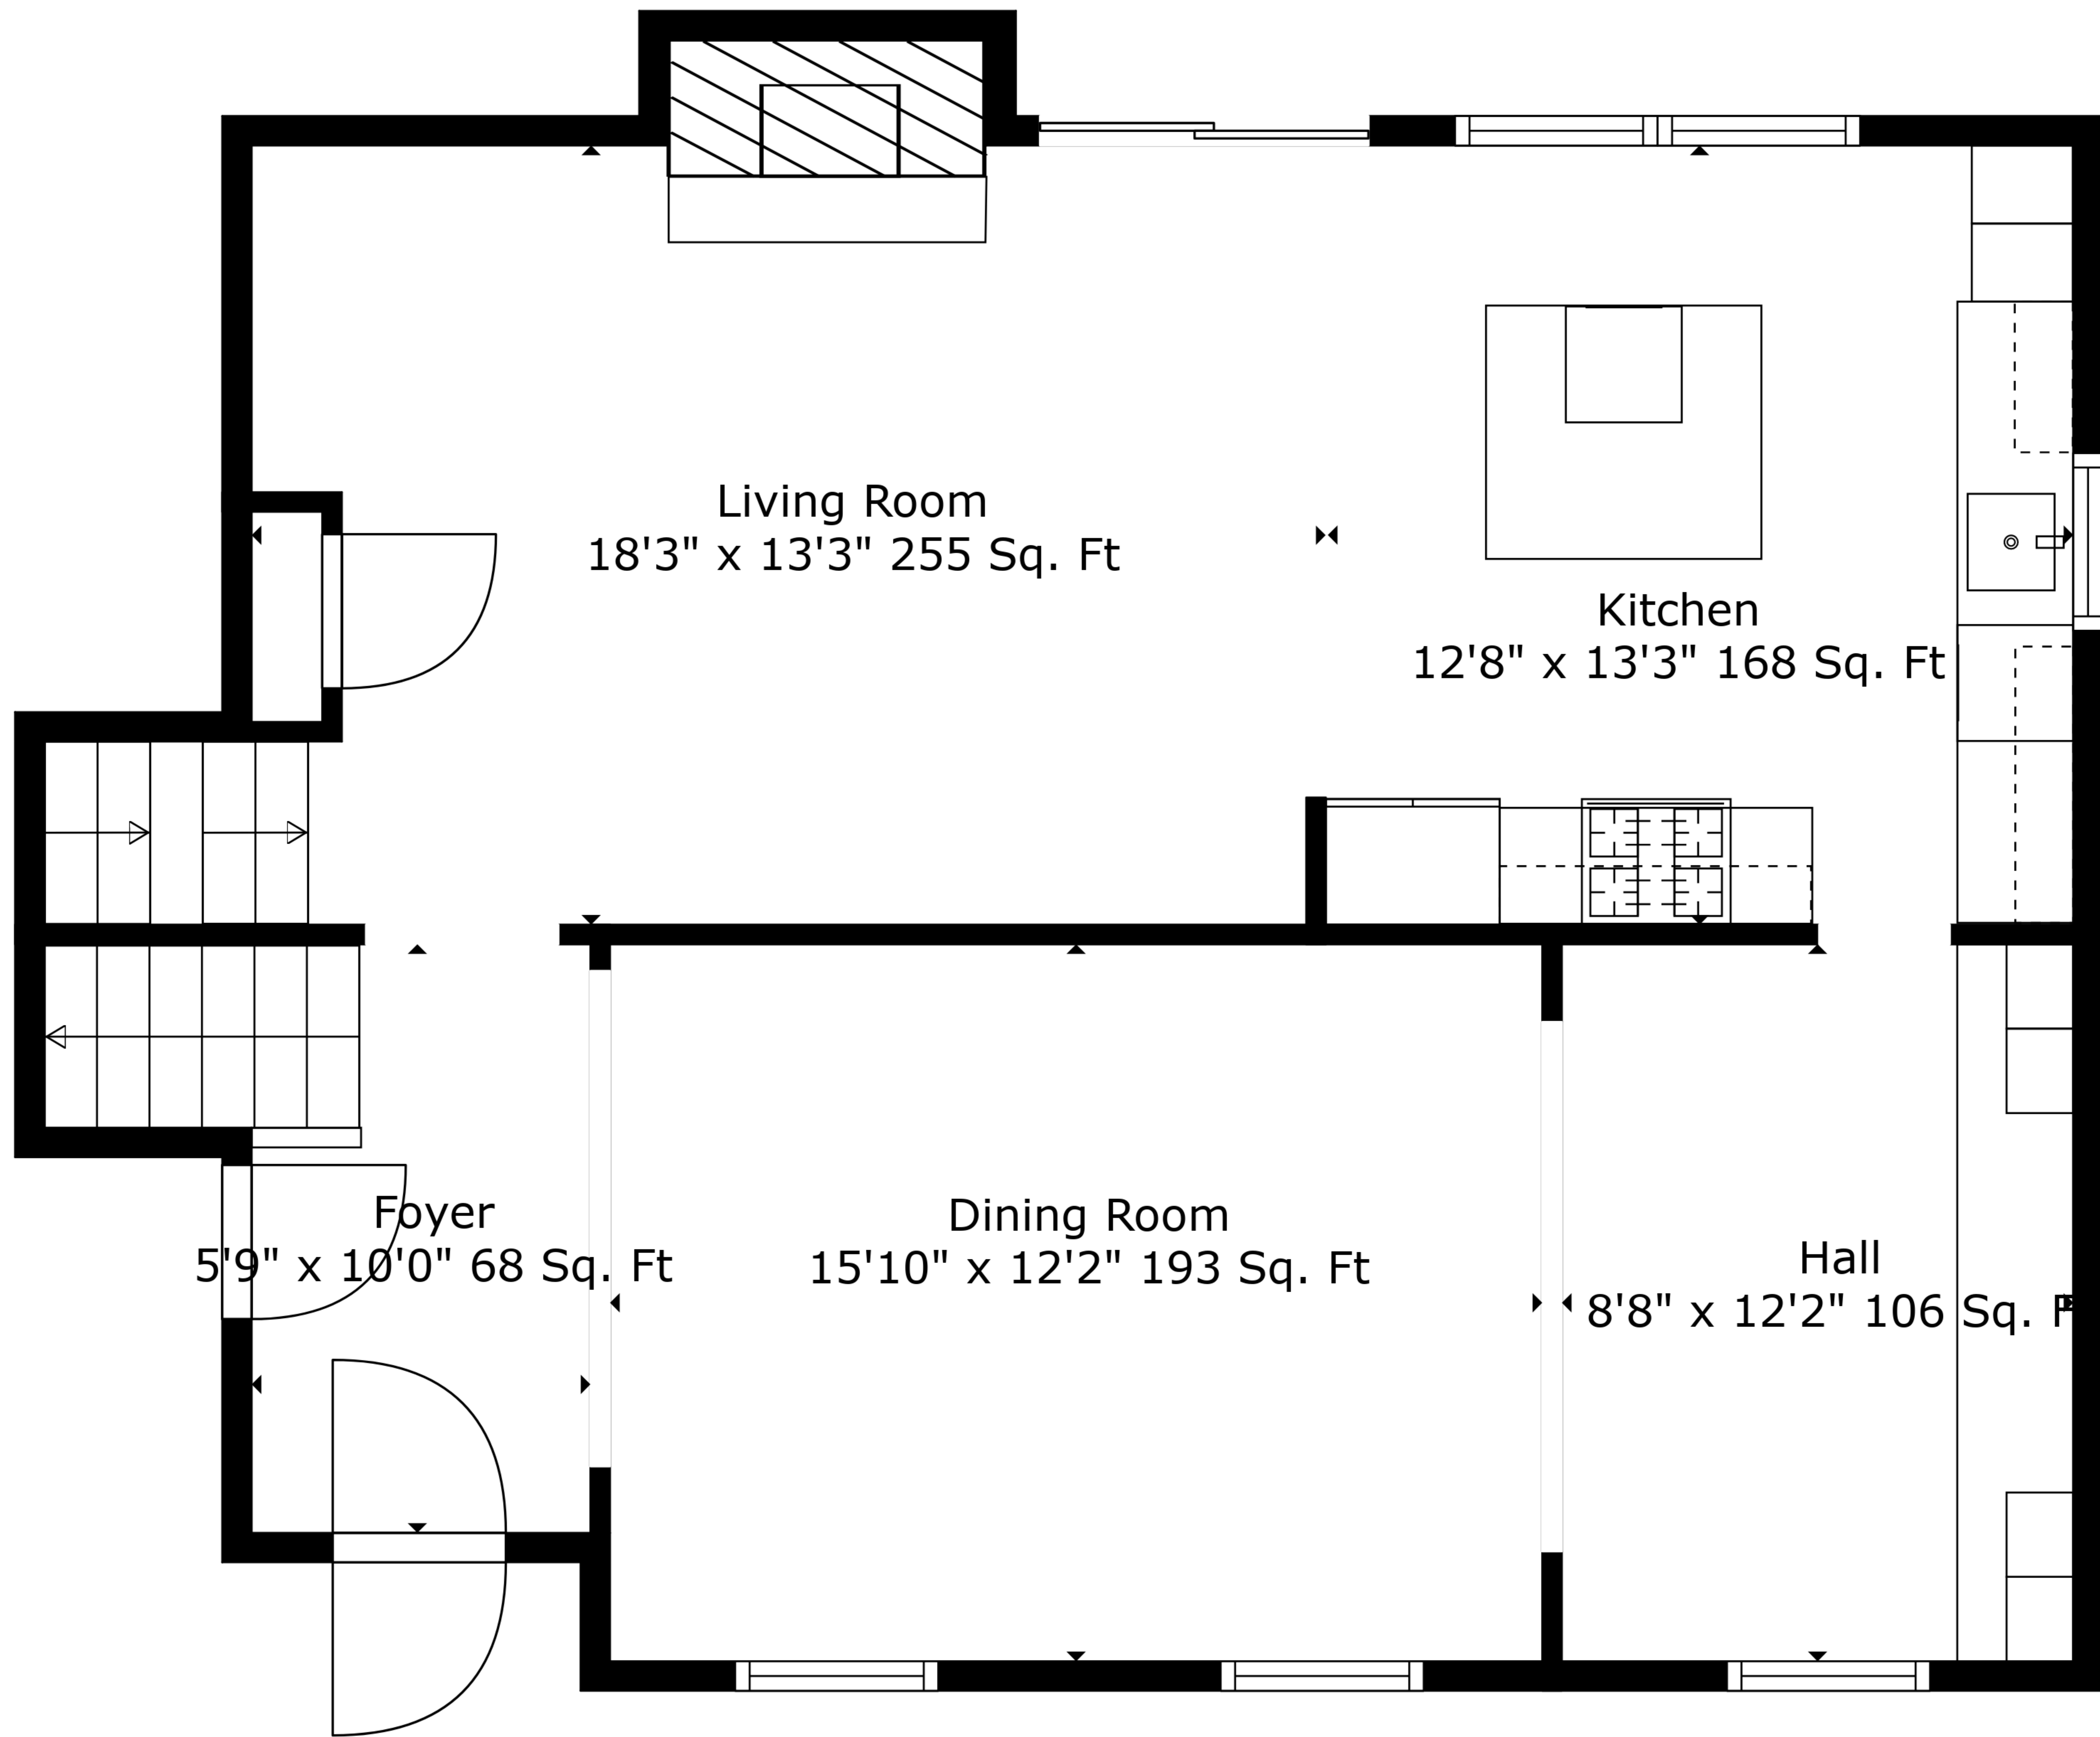

TOTAL: 2695 sq. ft

FLOOR 1: 889 sq. ft, FLOOR 2: 806 sq. ft, FLOOR 3: 1000 sq. ft
 EXCLUDED AREAS: GARAGE: 488 sq. ft, ELECTRICAL ROOM: 167 sq. ft, UNDEFINED: 60 sq. ft,
 FIREPLACE: 12 sq. ft

Measurements Are Deemed Highly Reliable But Not Guaranteed.