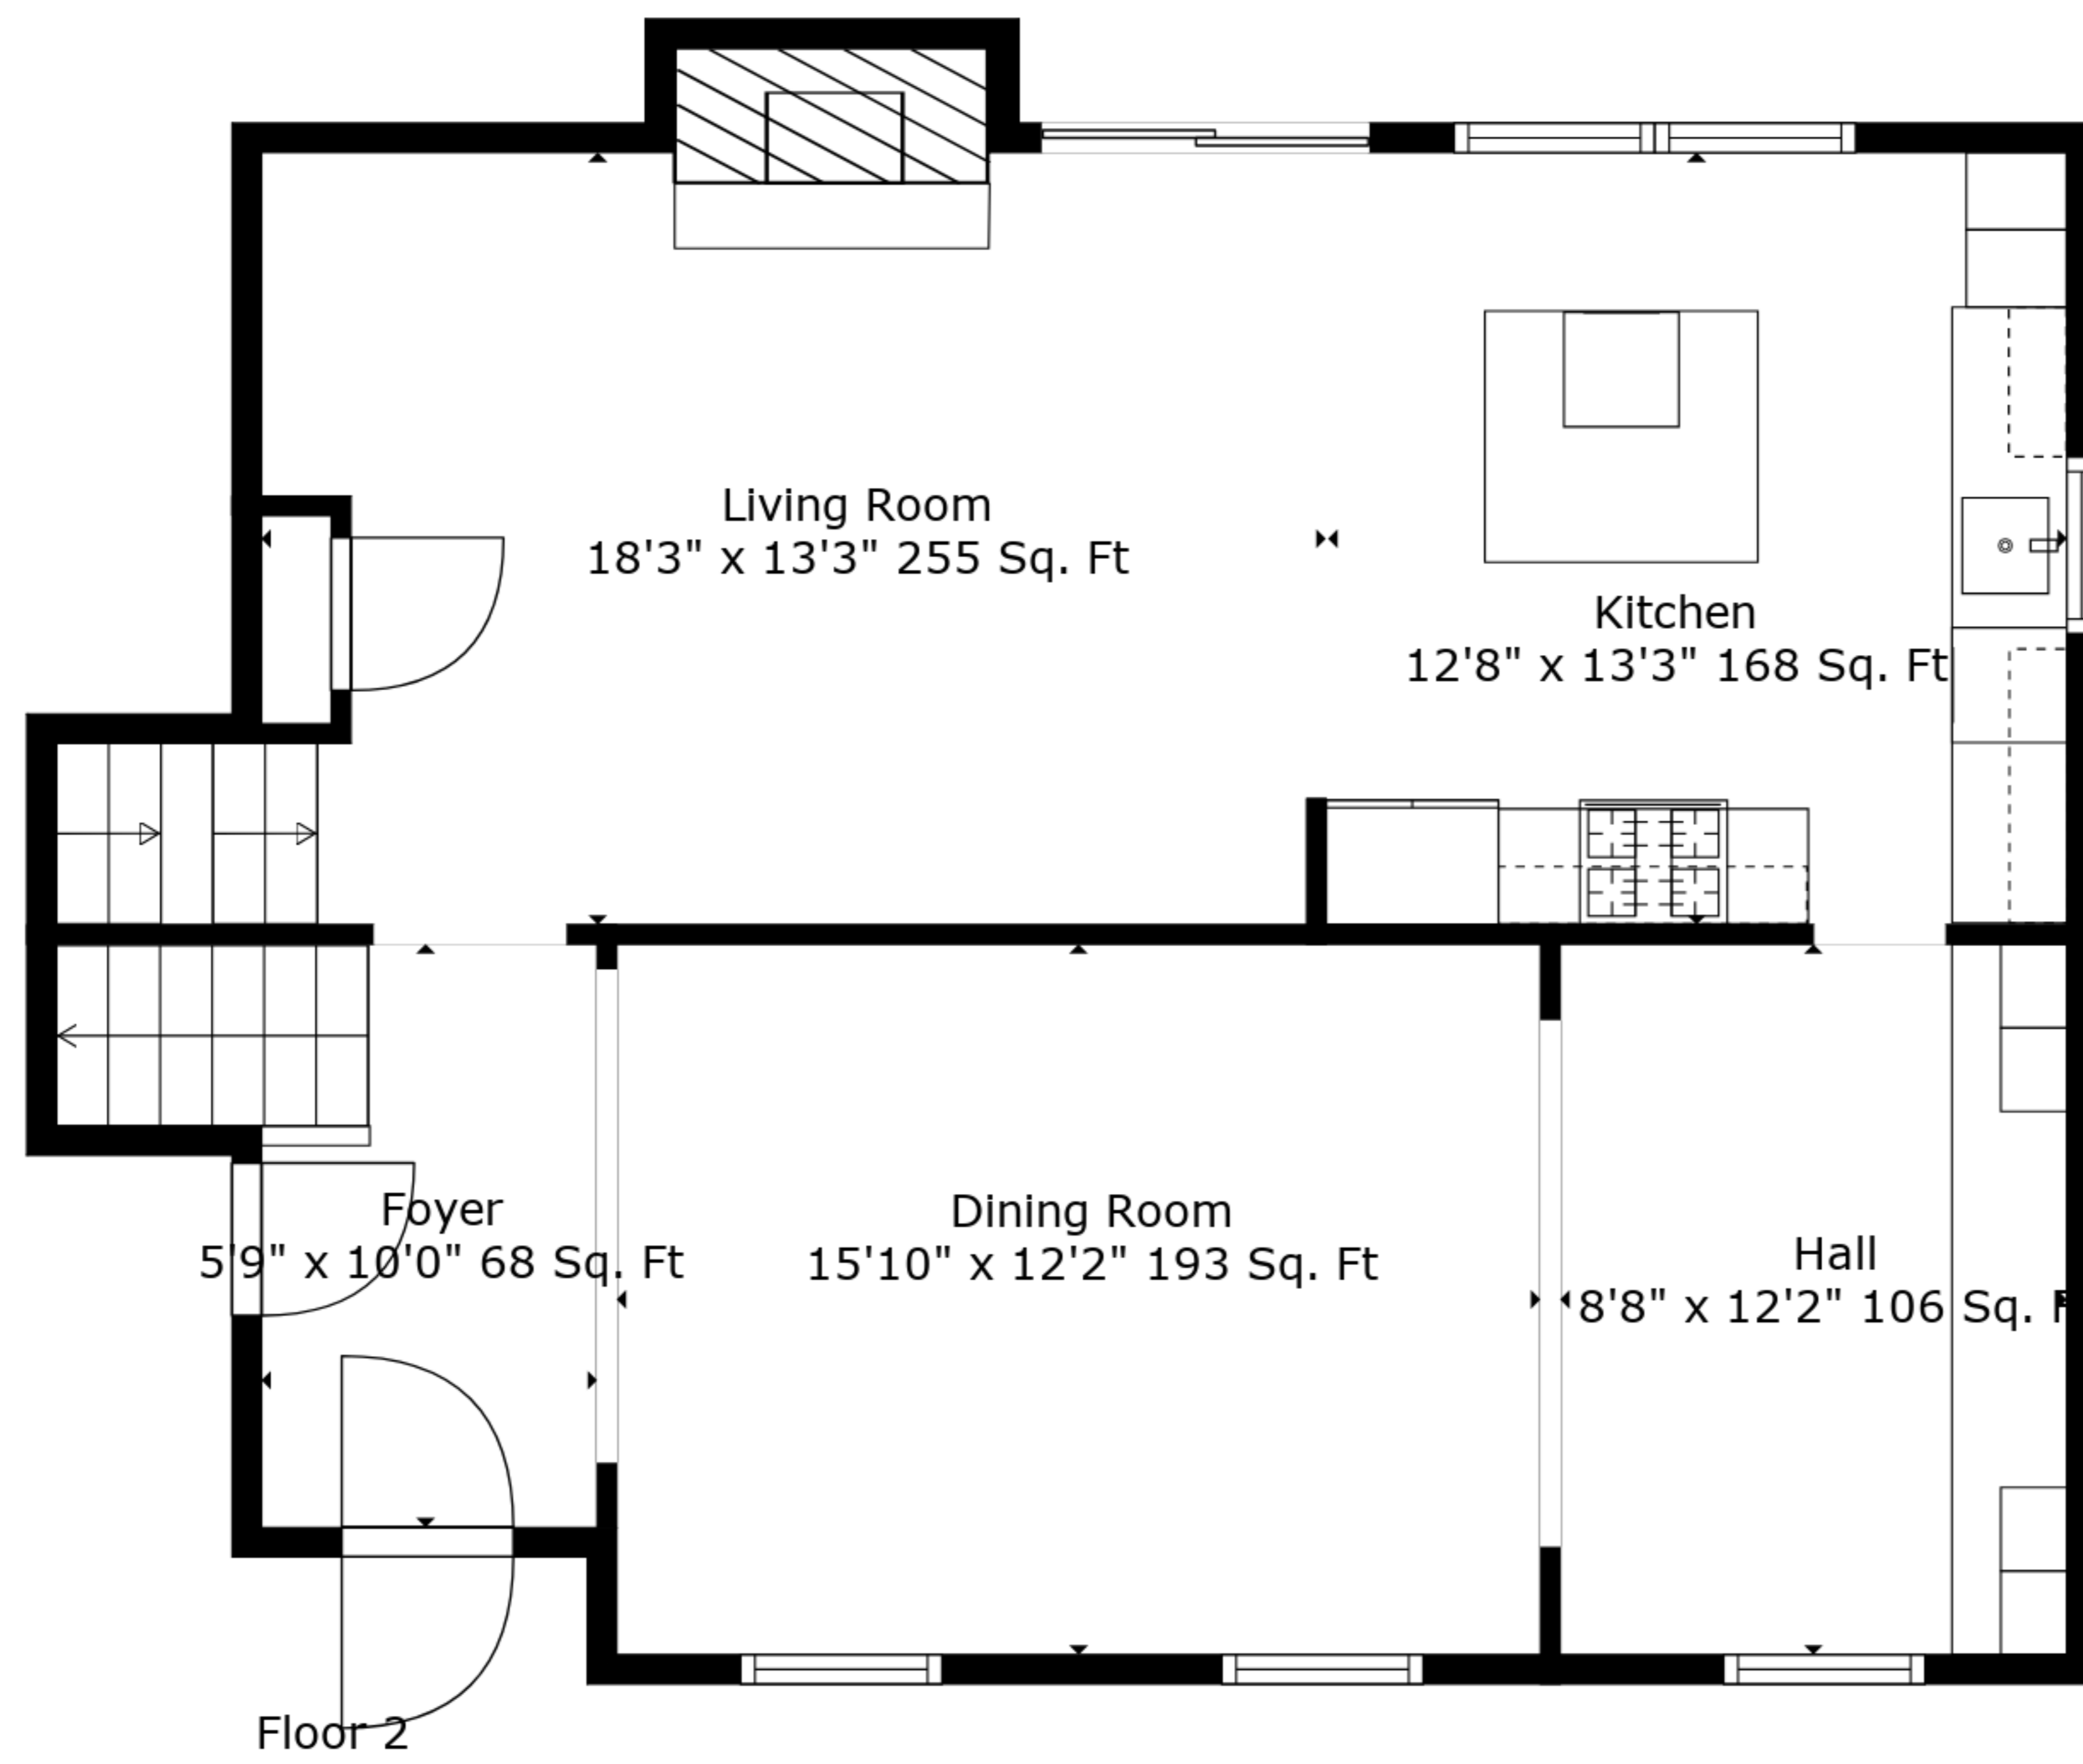

TOTAL: 2695 sq. ft

FLOOR 1: 889 sq. ft, FLOOR 2: 806 sq. ft, FLOOR 3: 1000 sq. ft
 EXCLUDED AREAS: GARAGE: 488 sq. ft, ELECTRICAL ROOM: 167 sq. ft, UNDEFINED: 60 sq. ft,
 FIREPLACE: 12 sq. ft

Measurements Are Deemed Highly Reliable But Not Guaranteed.