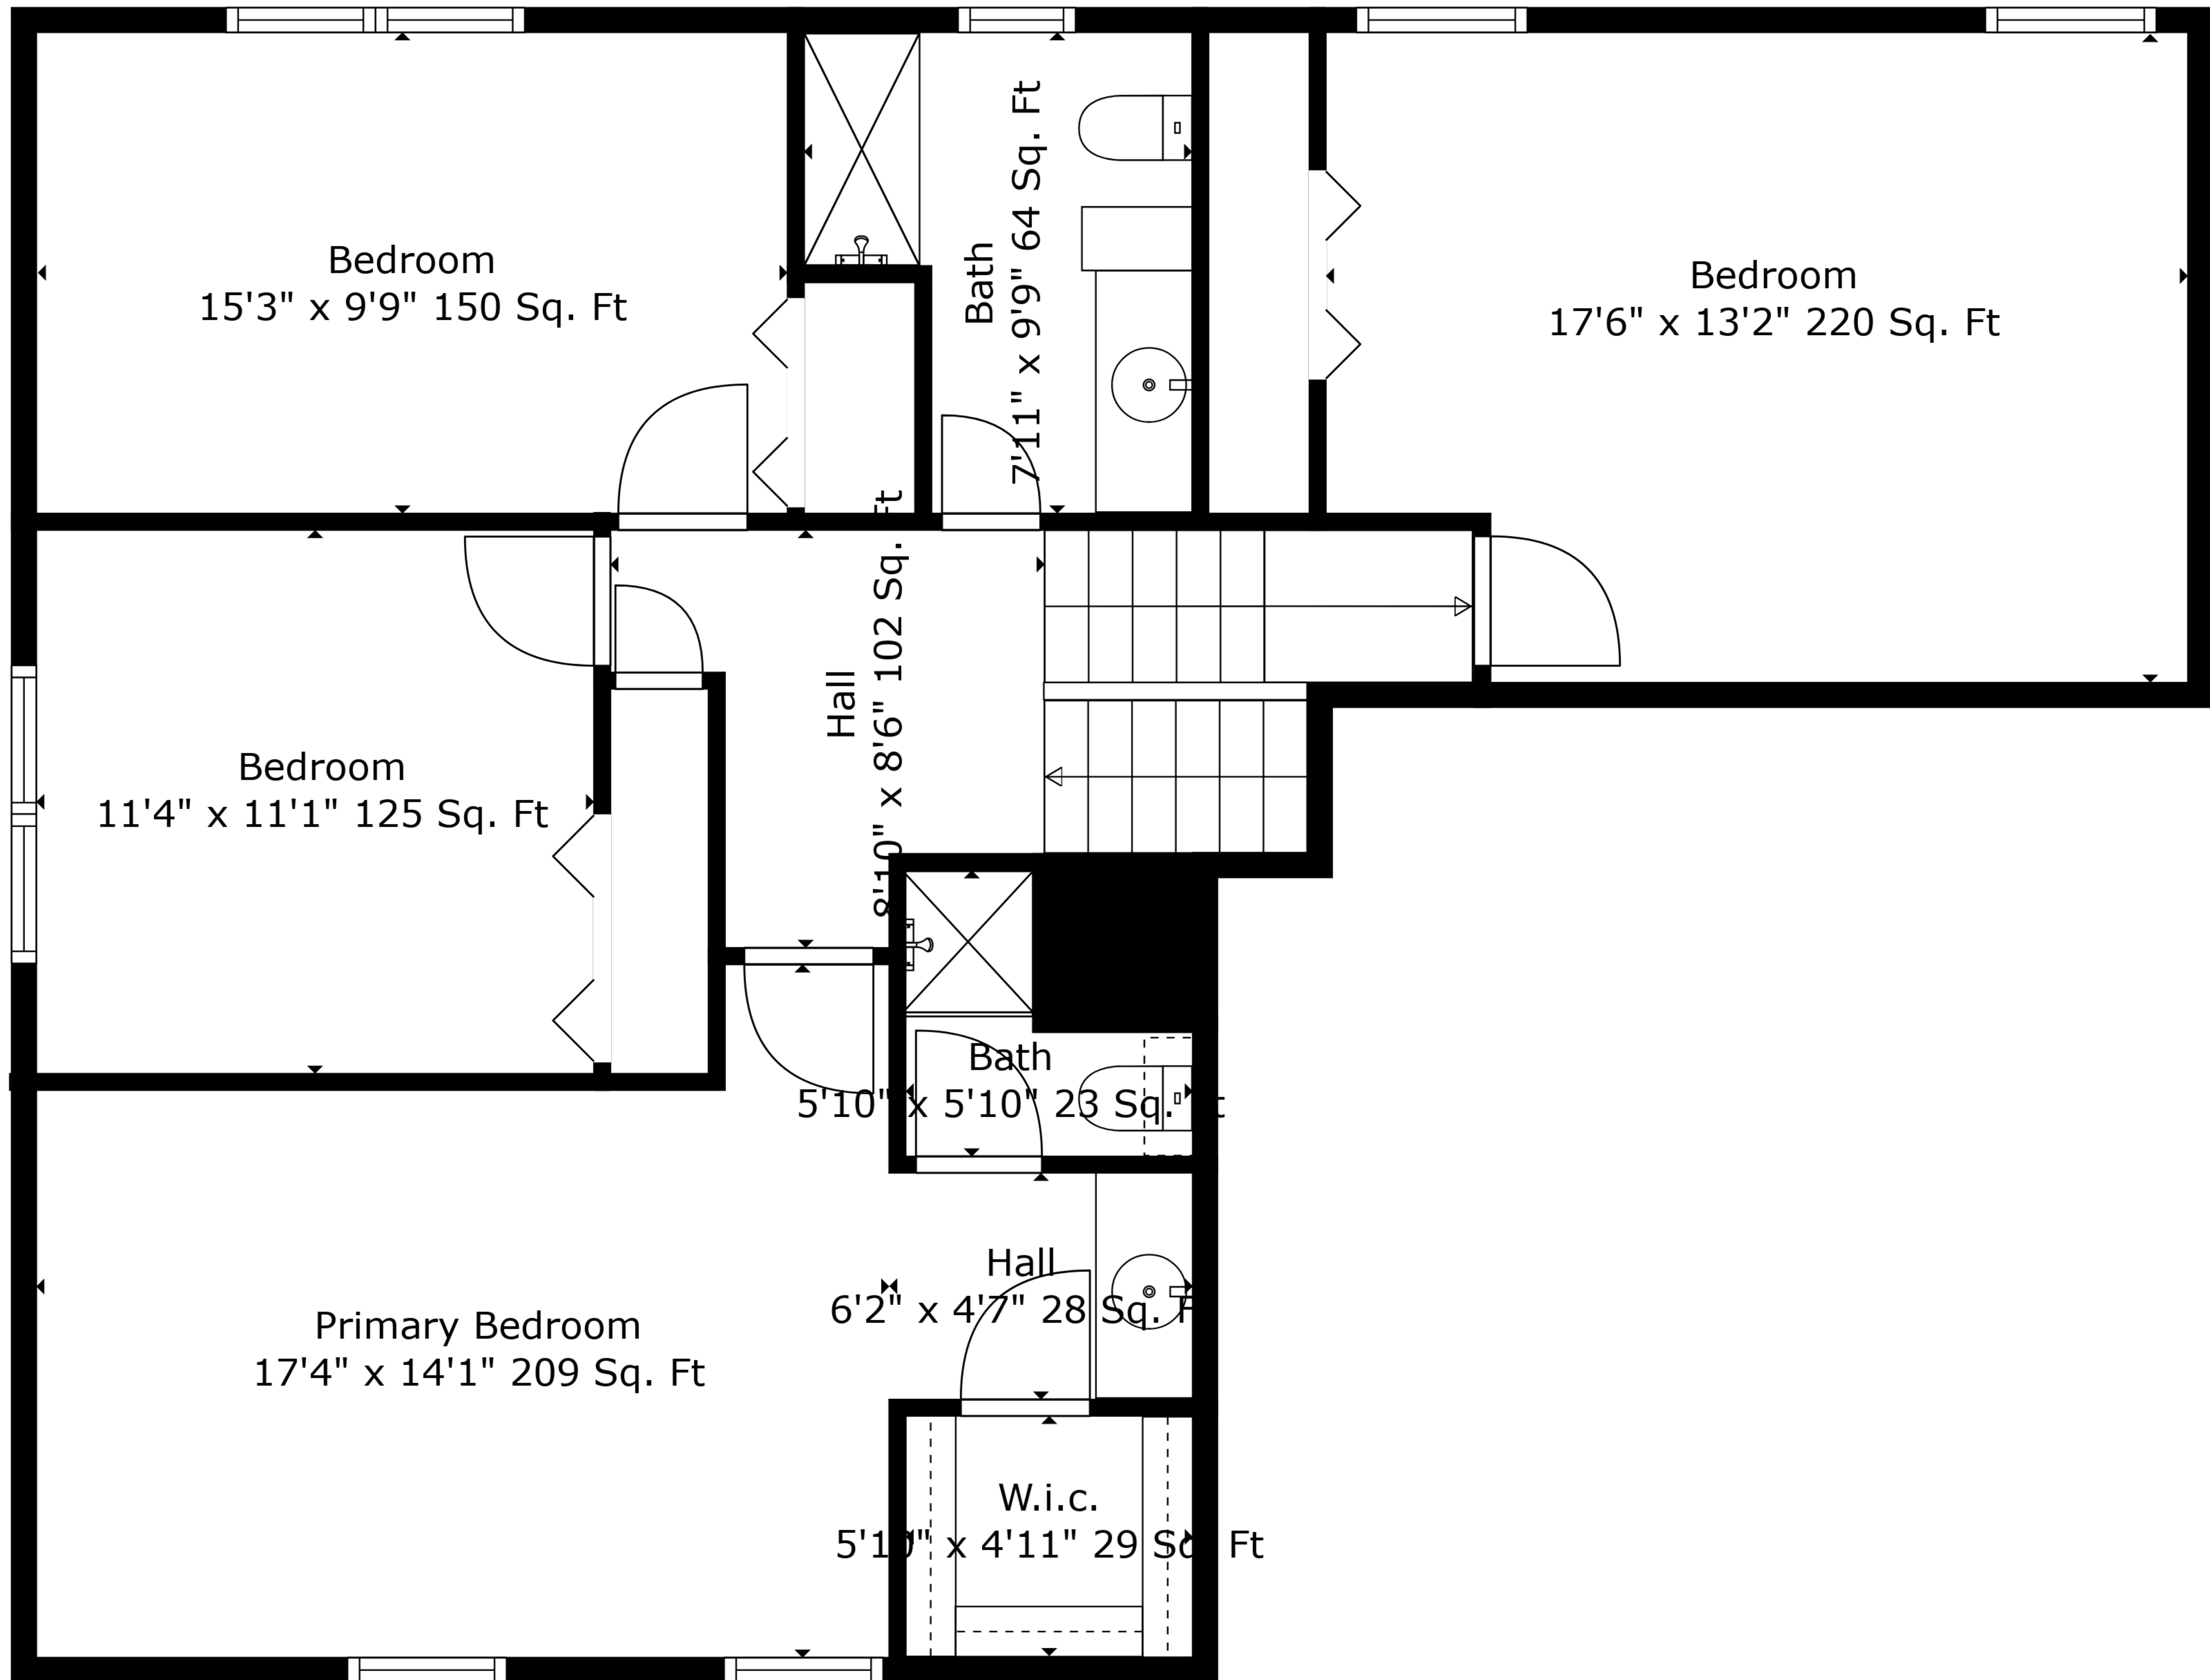

TOTAL: 2695 sq. ft

FLOOR 1: 889 sq. ft, FLOOR 2: 806 sq. ft, FLOOR 3: 1000 sq. ft
 EXCLUDED AREAS: GARAGE: 488 sq. ft, ELECTRICAL ROOM: 167 sq. ft, UNDEFINED: 60 sq. ft,
 FIREPLACE: 12 sq. ft

Measurements Are Deemed Highly Reliable But Not Guaranteed.