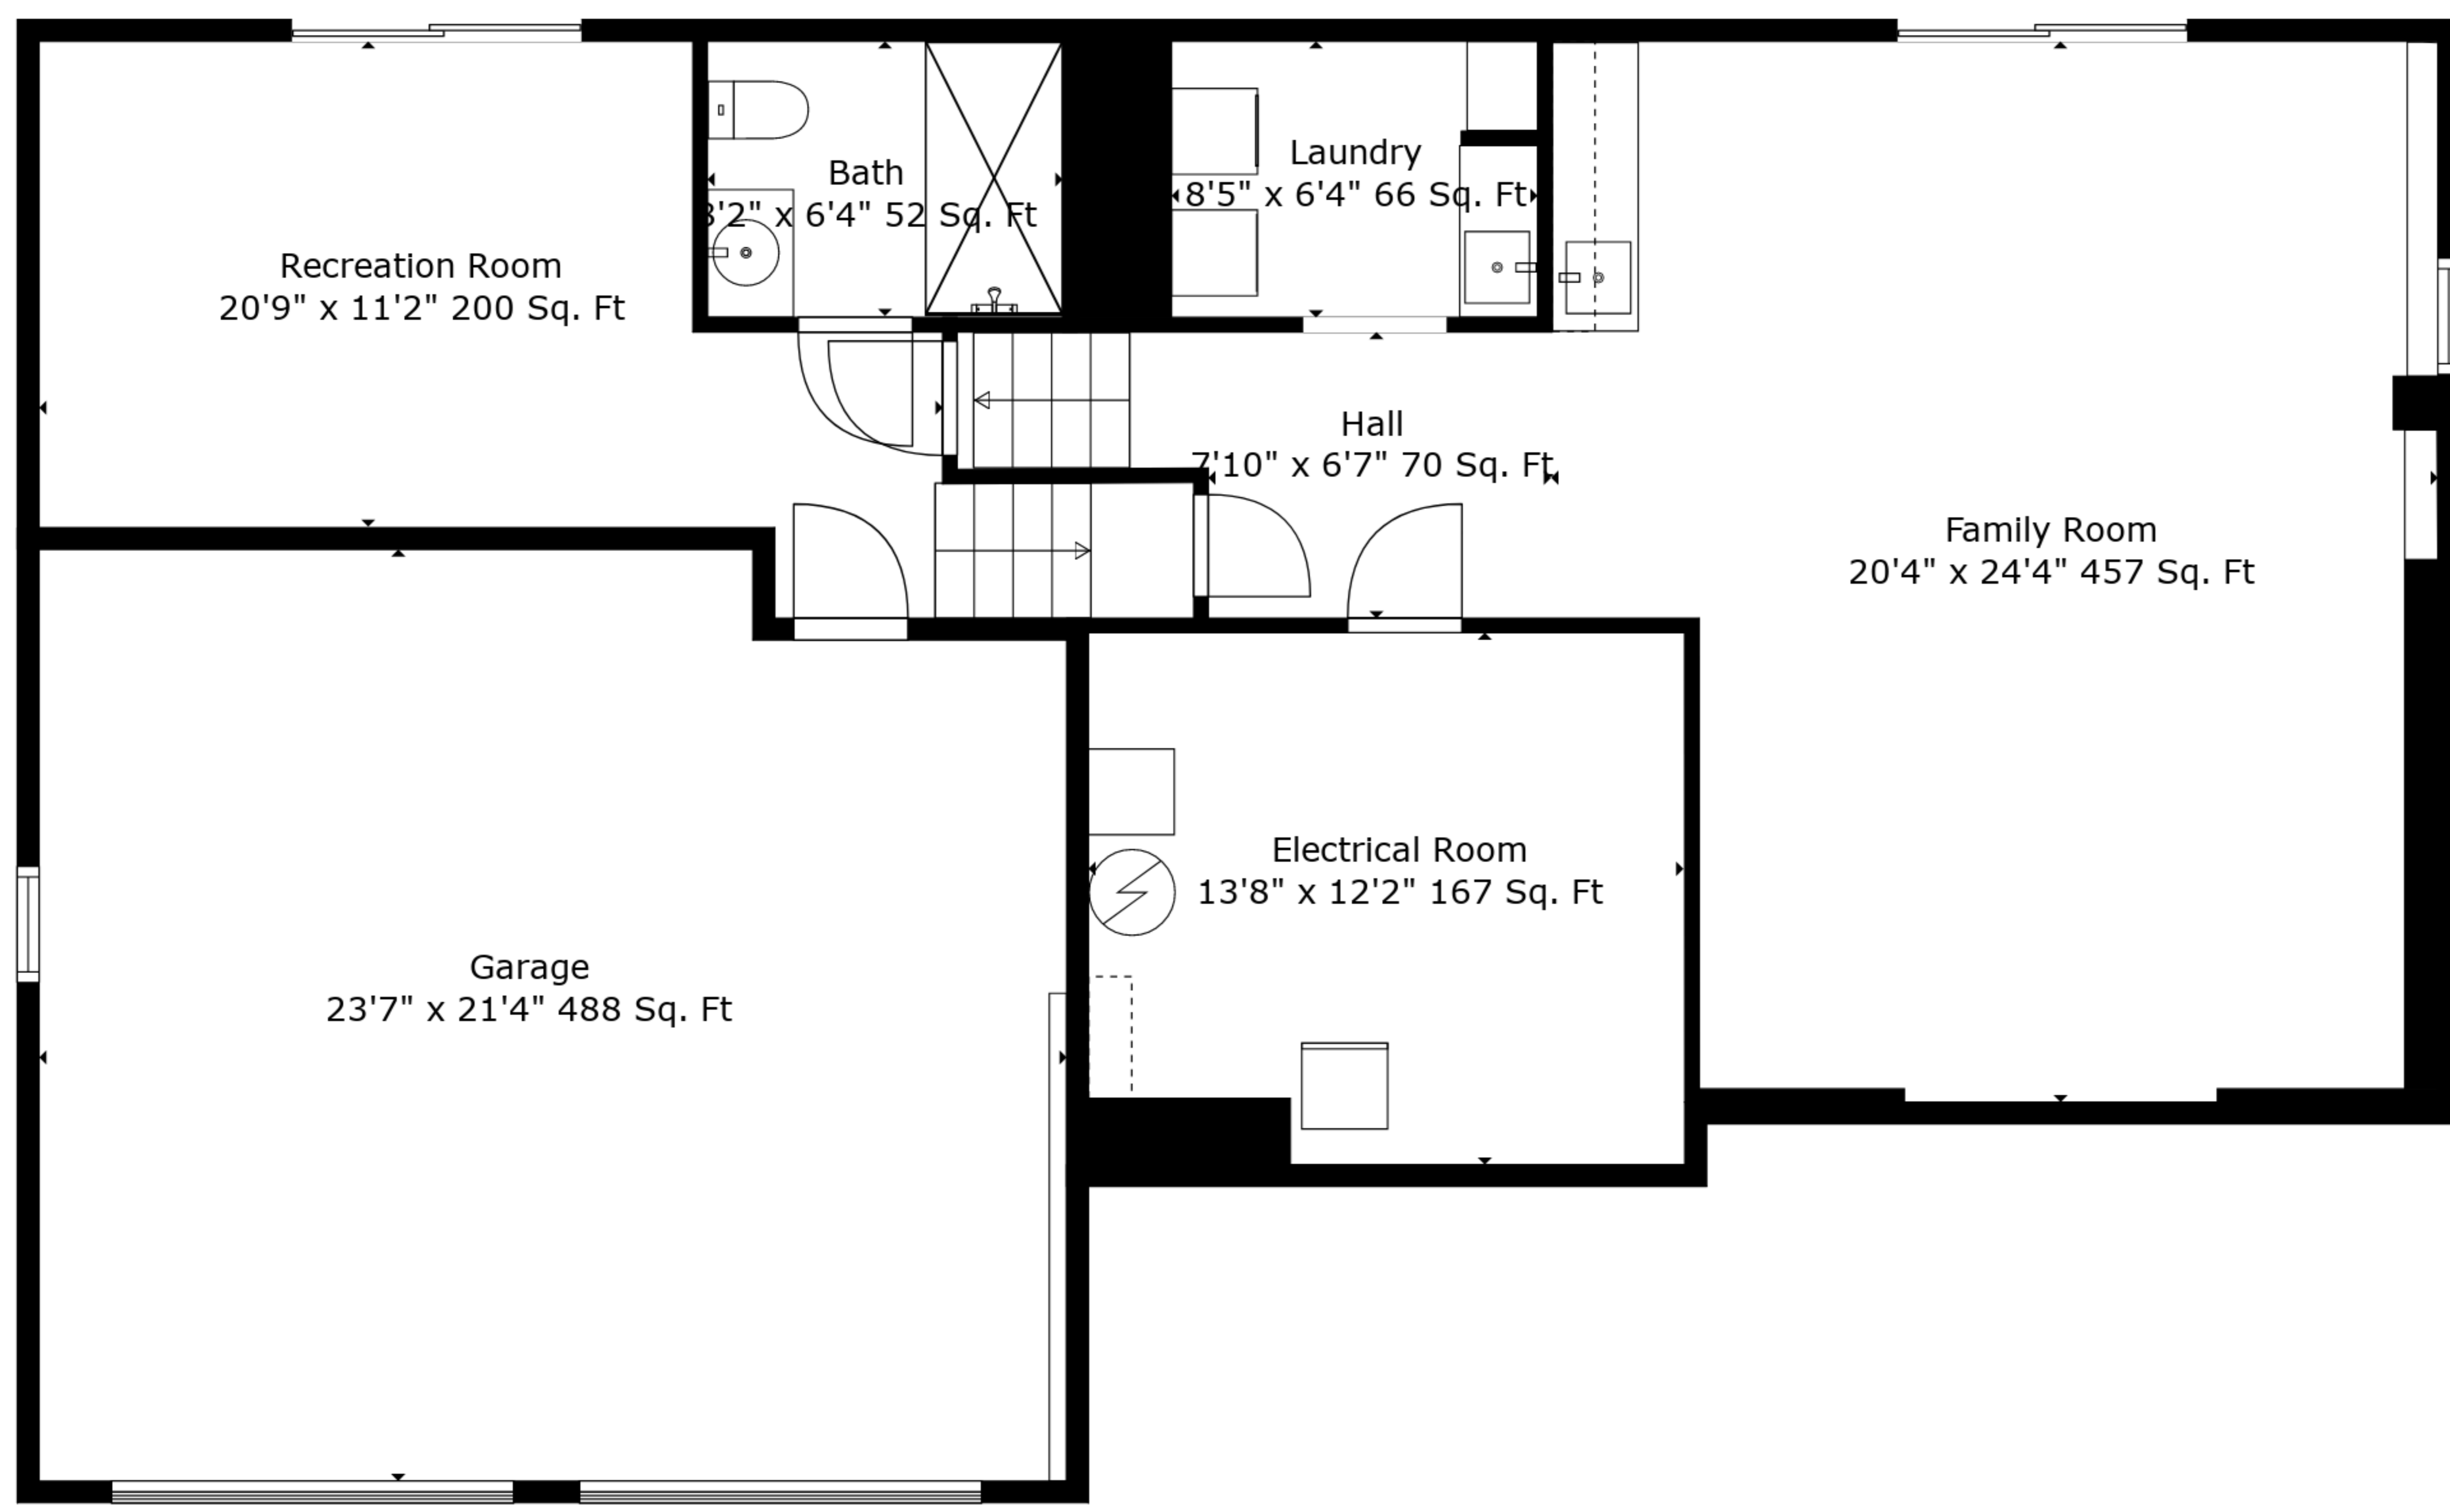

TOTAL: 2695 sq. ft

FLOOR 1: 889 sq. ft, FLOOR 2: 806 sq. ft, FLOOR 3: 1000 sq. ft
 EXCLUDED AREAS: GARAGE: 488 sq. ft, ELECTRICAL ROOM: 167 sq. ft, UNDEFINED: 60 sq. ft,
 FIREPLACE: 12 sq. ft

Measurements Are Deemed Highly Reliable But Not Guaranteed.