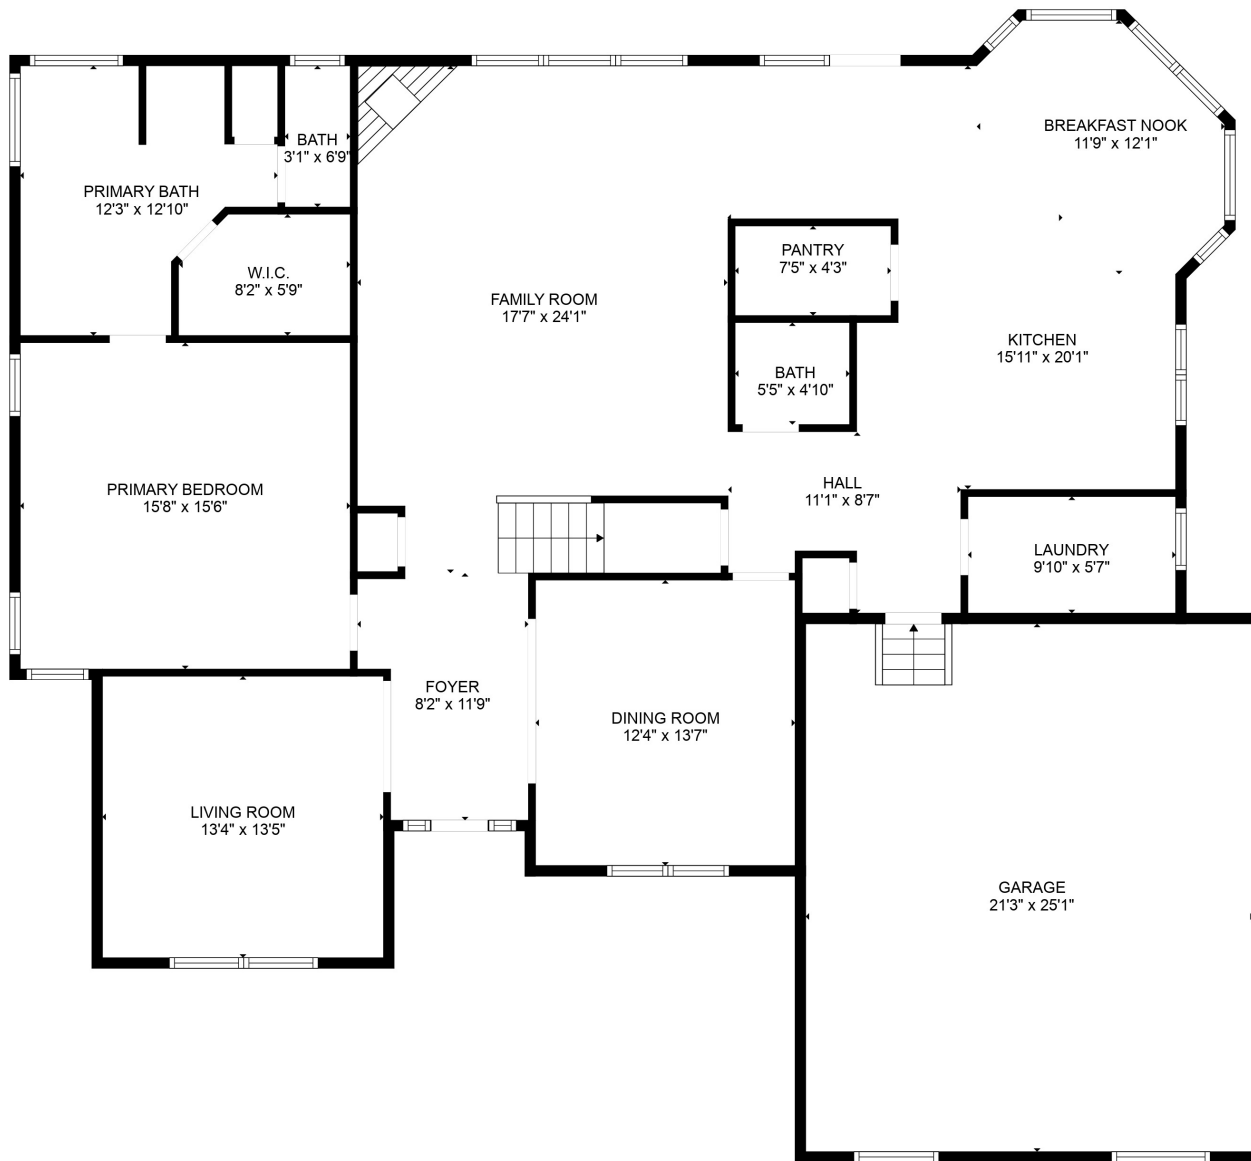

Total scanned area: 3811 sq. ft

SIZES AND DIMENSIONS ARE APPROXIMATE. ACTUAL MAY VARY.

Total scanned area: 3811 sq. ft

SIZES AND DIMENSIONS ARE APPROXIMATE. ACTUAL MAY VARY.

Total scanned area: 3811 sq. ft

SIZES AND DIMENSIONS ARE APPROXIMATE. ACTUAL MAY VARY.