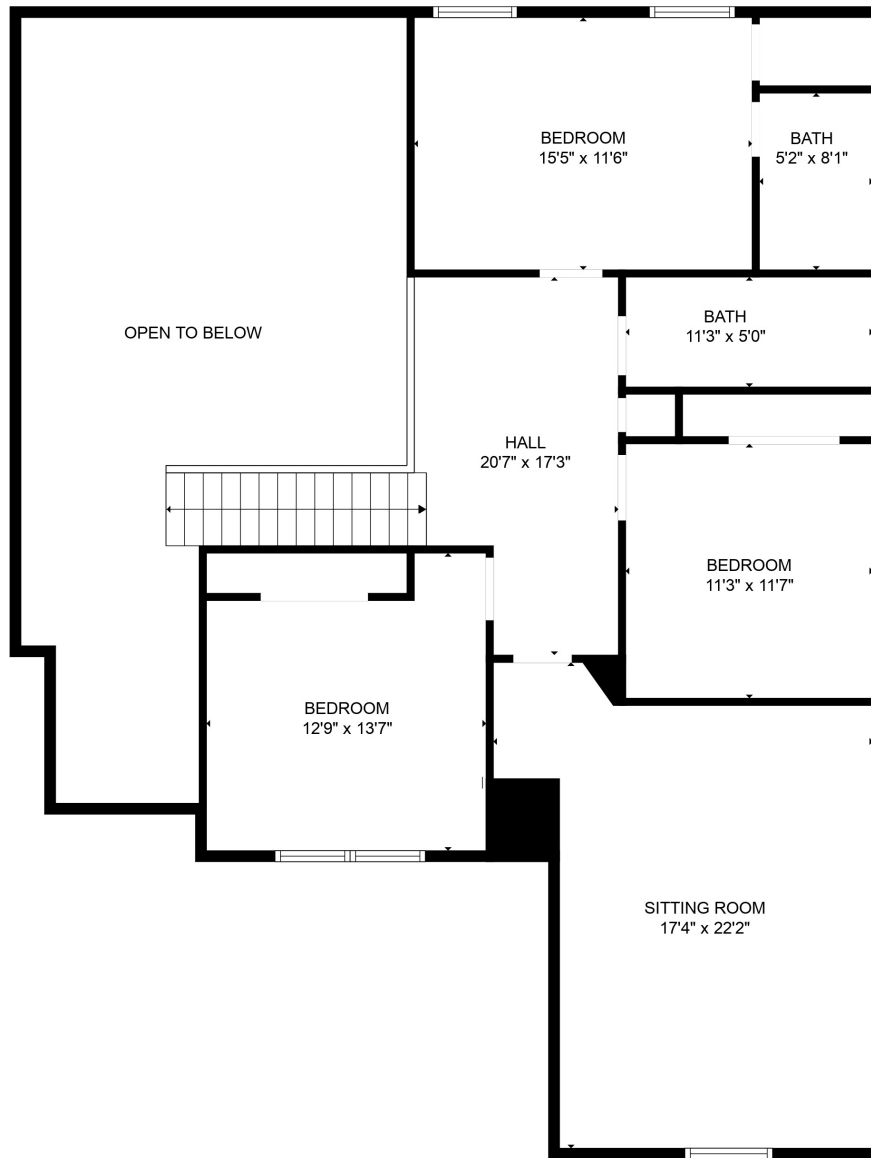

Total scanned area: 3811 sq. ft

SIZES AND DIMENSIONS ARE APPROXIMATE. ACTUAL MAY VARY.

Total scanned area: 3811 sq. ft

SIZES AND DIMENSIONS ARE APPROXIMATE. ACTUAL MAY VARY.

Total scanned area: 3811 sq. ft

SIZES AND DIMENSIONS ARE APPROXIMATE. ACTUAL MAY VARY.