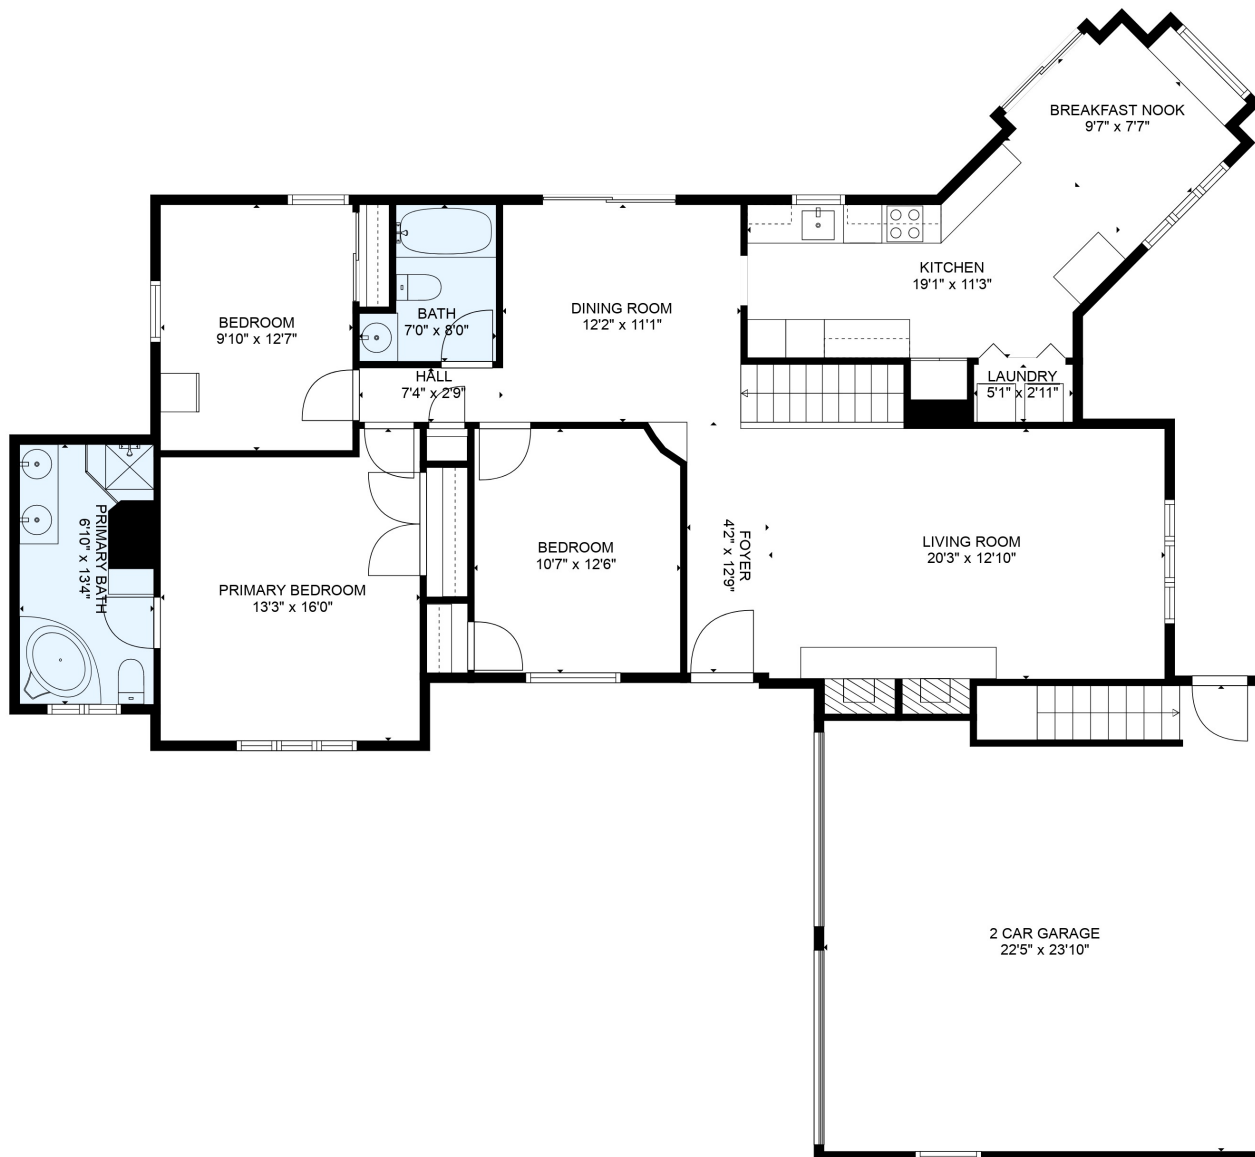

Total scanned area: 3360 sq. ft

SIZES AND DIMENSIONS ARE ESTIMATED

Total scanned area: 3360 sq. ft

SIZES AND DIMENSIONS ARE ESTIMATED