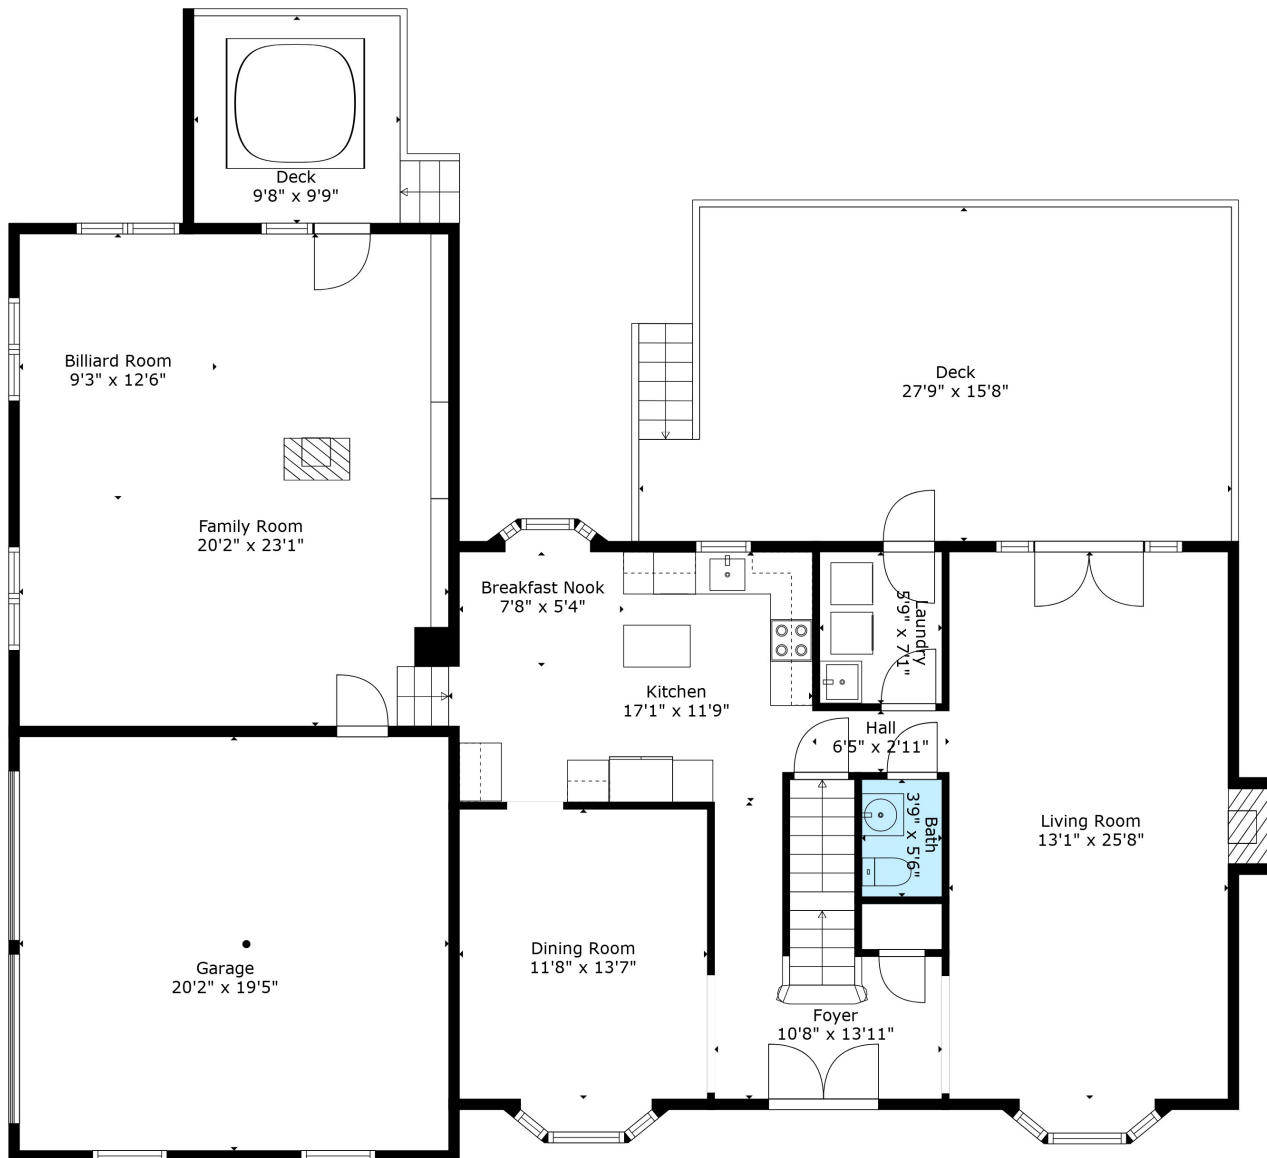

Floor 2

Floor 3

Floor 1

TOTAL: 3717 sq. ft

Below Ground: 626 sq. ft, FLOOR 2: 1397 sq. ft, FLOOR 3: 1694 sq. ft
 EXCLUDED AREAS: UTILITY: 185 sq. ft, GARAGE: 391 sq. ft, DECK: 499 sq. ft,
 EMBEDDEDWINDOW: 23 sq. ft, FIREPLACE: 5 sq. ft

Measurements Are Calculated By Cubicasa Technology. Deemed Highly Reliable But Not Guaranteed.

TOTAL: 3717 sq. ft

Below Ground: 626 sq. ft, FLOOR 2: 1397 sq. ft, FLOOR 3: 1694 sq. ft
 EXCLUDED AREAS: UTILITY: 185 sq. ft, GARAGE: 391 sq. ft, DECK: 499 sq. ft,
 EMBEDDEDWINDOW: 23 sq. ft, FIREPLACE: 5 sq. ft