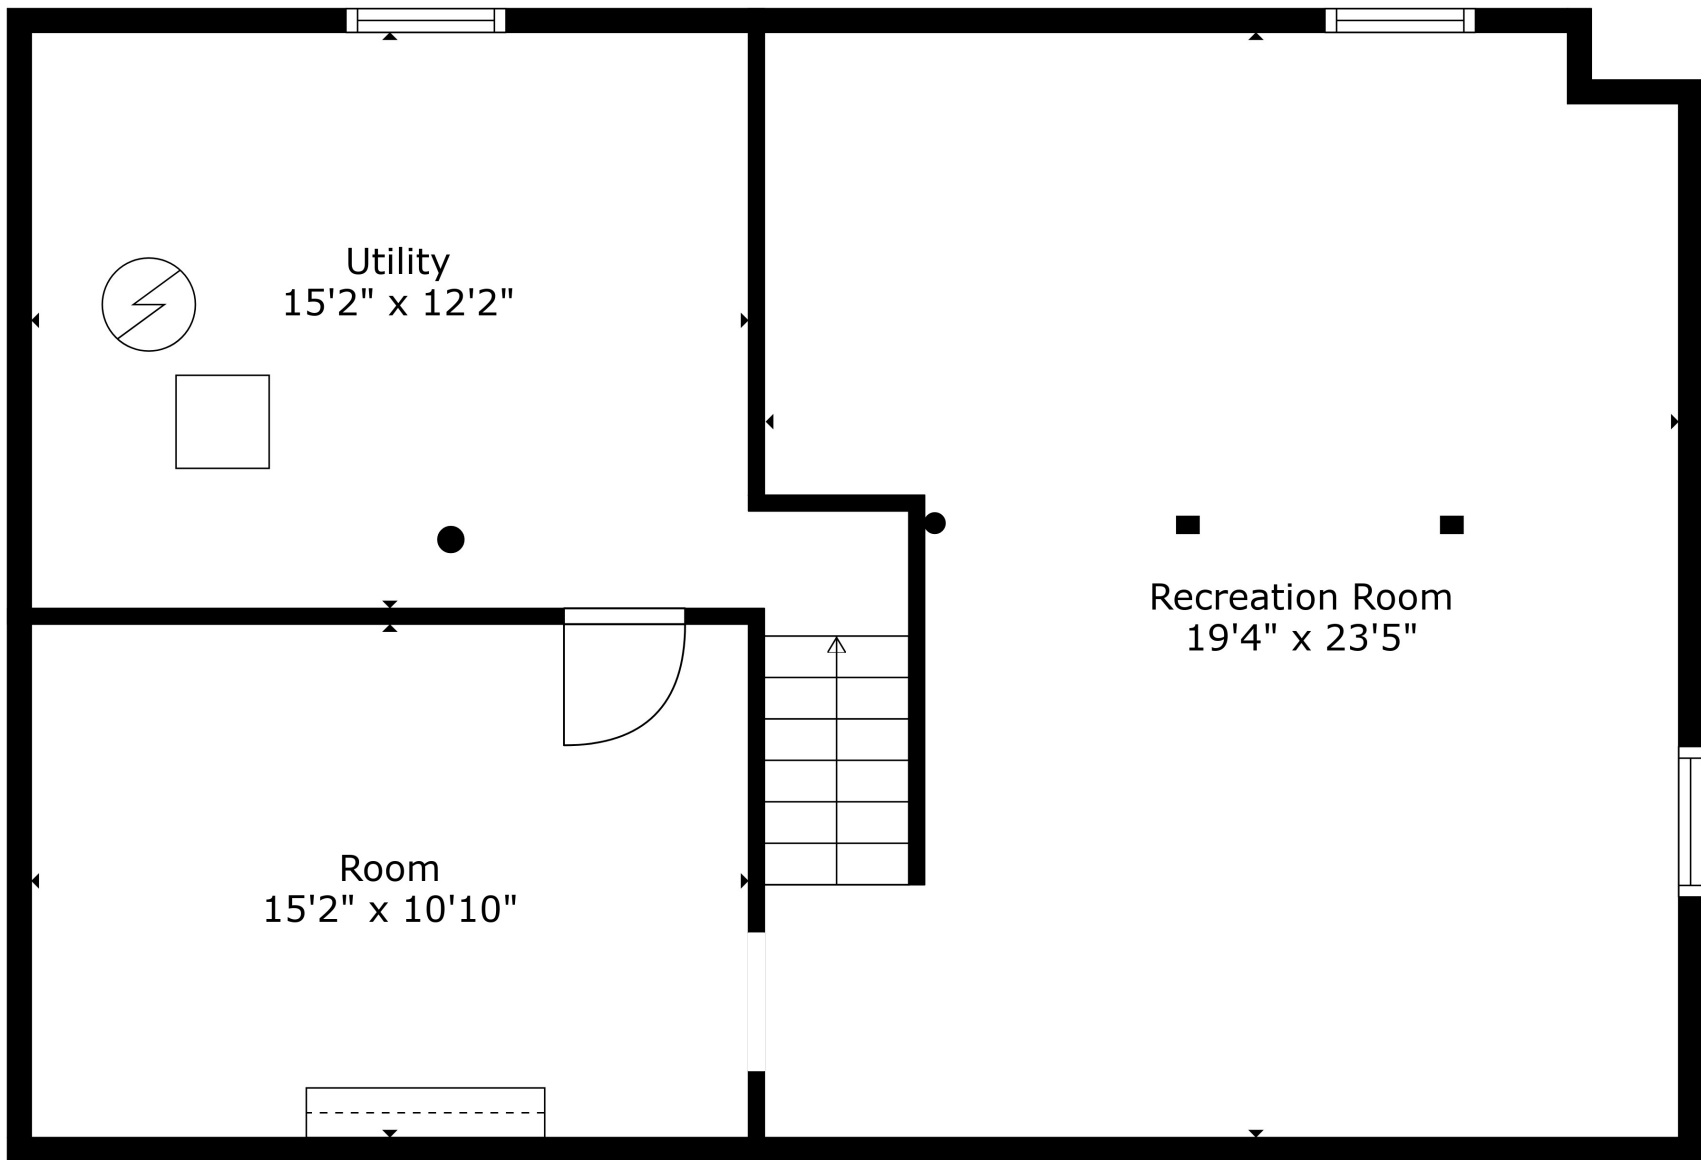

Floor 2

Floor 3

Floor 1

TOTAL: 3717 sq. ft

Below Ground: 626 sq. ft, FLOOR 2: 1397 sq. ft, FLOOR 3: 1694 sq. ft
 EXCLUDED AREAS: UTILITY: 185 sq. ft, GARAGE: 391 sq. ft, DECK: 499 sq. ft,
 EMBEDDEDWINDOW: 23 sq. ft, FIREPLACE: 5 sq. ft

Measurements Are Calculated By Cubicasa Technology. Deemed Highly Reliable But Not Guaranteed.

TOTAL: 3717 sq. ft

Below Ground: 626 sq. ft, FLOOR 2: 1397 sq. ft, FLOOR 3: 1694 sq. ft
 EXCLUDED AREAS: UTILITY: 185 sq. ft, GARAGE: 391 sq. ft, DECK: 499 sq. ft,
 EMBEDDEDWINDOW: 23 sq. ft, FIREPLACE: 5 sq. ft