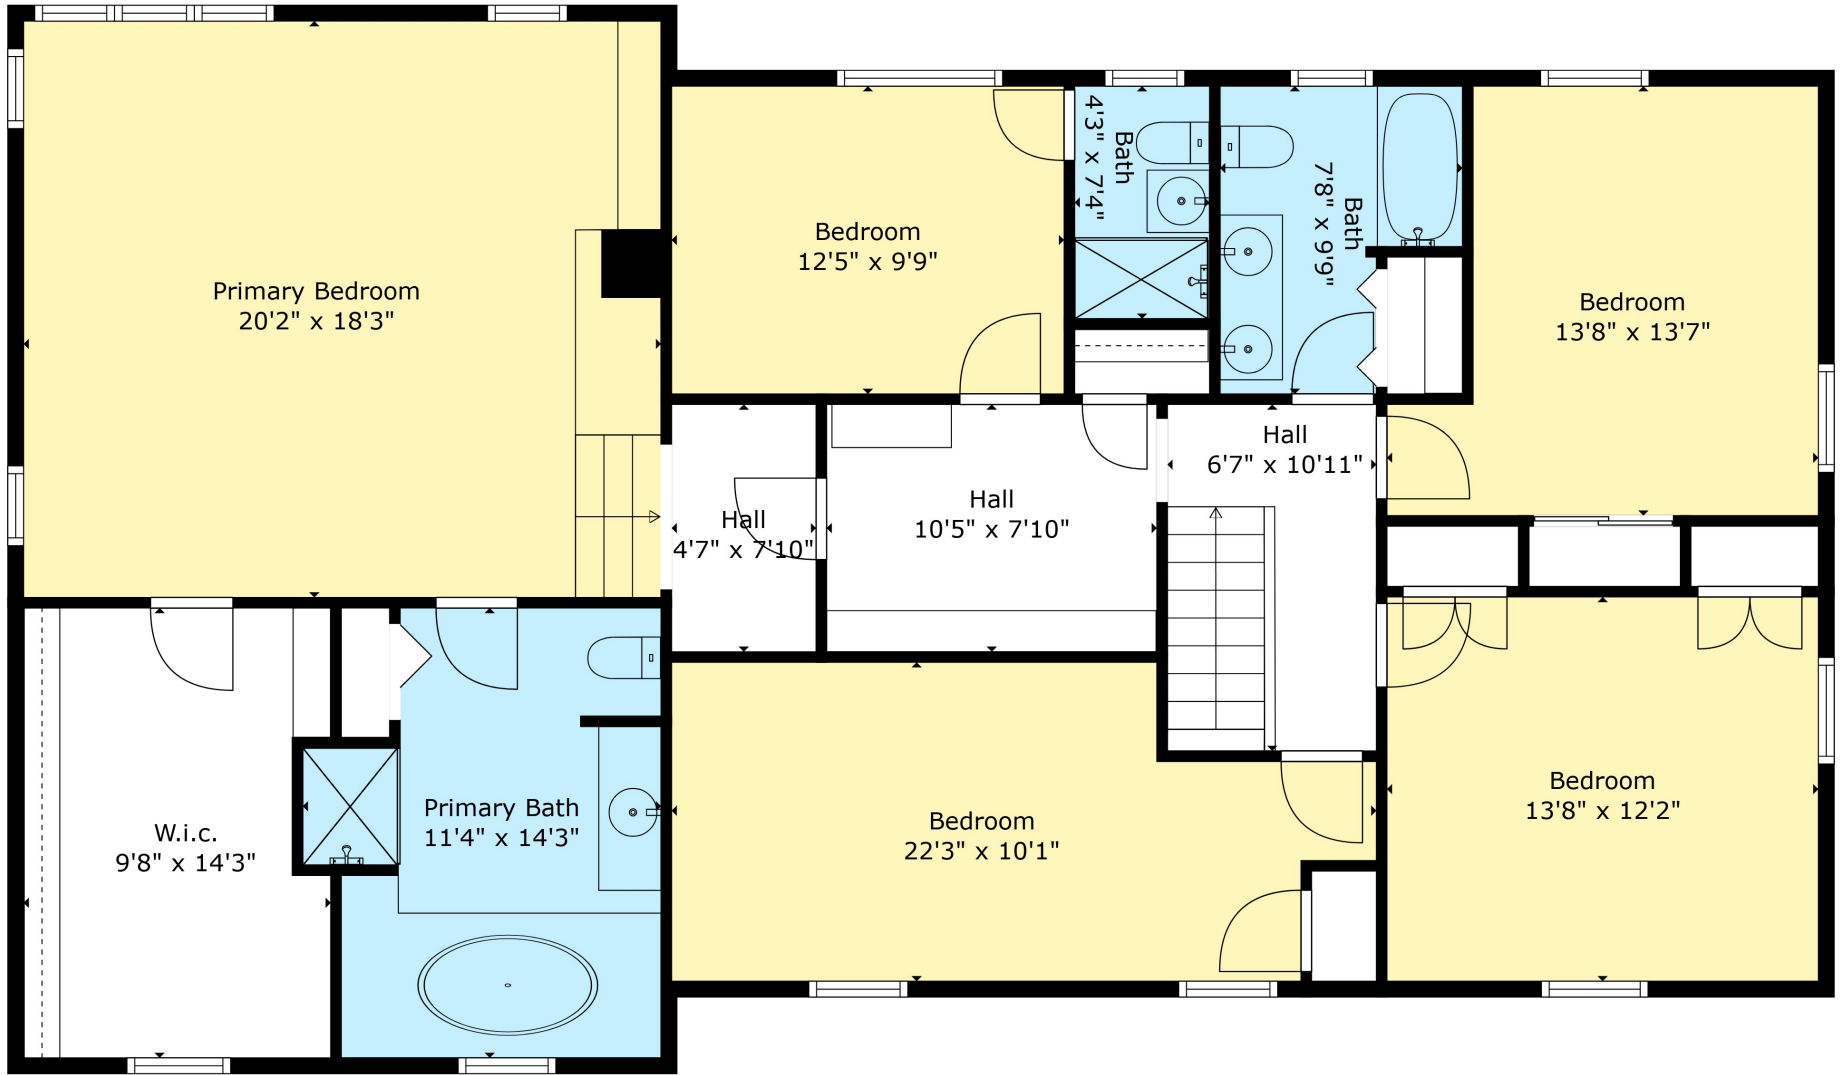

Floor 2

Floor 3

Floor 1

TOTAL: 3717 sq. ft

Below Ground: 626 sq. ft, FLOOR 2: 1397 sq. ft, FLOOR 3: 1694 sq. ft
 EXCLUDED AREAS: UTILITY: 185 sq. ft, GARAGE: 391 sq. ft, DECK: 499 sq. ft,
 EMBEDDEDWINDOW: 23 sq. ft, FIREPLACE: 5 sq. ft

Measurements Are Calculated By Cubicasa Technology. Deemed Highly Reliable But Not Guaranteed.

TOTAL: 3717 sq. ft

Below Ground: 626 sq. ft, FLOOR 2: 1397 sq. ft, FLOOR 3: 1694 sq. ft
 EXCLUDED AREAS: UTILITY: 185 sq. ft, GARAGE: 391 sq. ft, DECK: 499 sq. ft,
 EMBEDDEDWINDOW: 23 sq. ft, FIREPLACE: 5 sq. ft