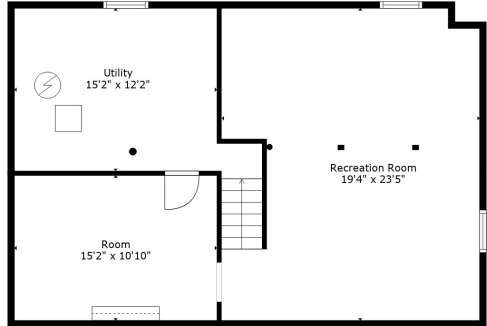

Floor 2

Floor 3

Floor 1

TOTAL: 3717 sq. ft

Below Ground: 626 sq. ft, FLOOR 2: 1397 sq. ft, FLOOR 3: 1694 sq. ft
 EXCLUDED AREAS: UTILITY: 185 sq. ft, GARAGE: 391 sq. ft, DECK: 499 sq. ft,
 EMBEDDEDWINDOW: 23 sq. ft, FIREPLACE: 5 sq. ft

Measurements Are Calculated By Cubicasa Technology. Deemed Highly Reliable But Not Guaranteed.

TOTAL: 3717 sq. ft

Below Ground: 626 sq. ft, FLOOR 2: 1397 sq. ft, FLOOR 3: 1694 sq. ft
 EXCLUDED AREAS: UTILITY: 185 sq. ft, GARAGE: 391 sq. ft, DECK: 499 sq. ft,
 EMBEDDEDWINDOW: 23 sq. ft, FIREPLACE: 5 sq. ft