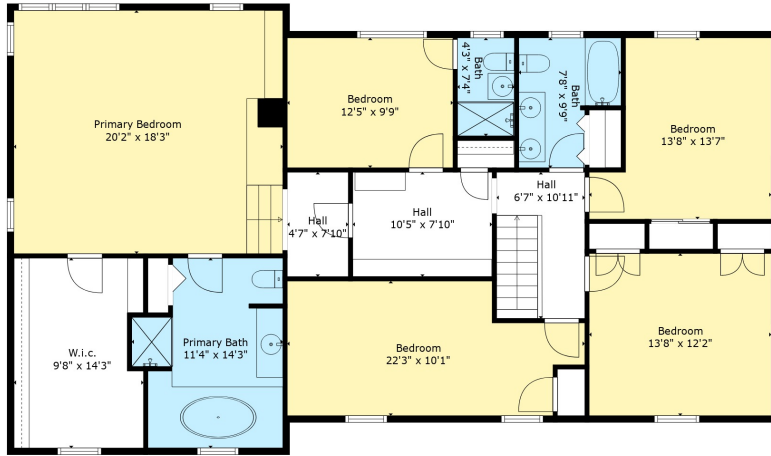

Floor 2

Floor 3

Floor 1

TOTAL: 3717 sq. ft

Below Ground: 626 sq. ft, FLOOR 2: 1397 sq. ft, FLOOR 3: 1694 sq. ft
 EXCLUDED AREAS: UTILITY: 185 sq. ft, GARAGE: 391 sq. ft, DECK: 499 sq. ft,
 EMBEDDEDWINDOW: 23 sq. ft, FIREPLACE: 5 sq. ft

Measurements Are Calculated By Cubicasa Technology. Deemed Highly Reliable But Not Guaranteed.

TOTAL: 3717 sq. ft

Below Ground: 626 sq. ft, FLOOR 2: 1397 sq. ft, FLOOR 3: 1694 sq. ft
 EXCLUDED AREAS: UTILITY: 185 sq. ft, GARAGE: 391 sq. ft, DECK: 499 sq. ft,
 EMBEDDEDWINDOW: 23 sq. ft, FIREPLACE: 5 sq. ft