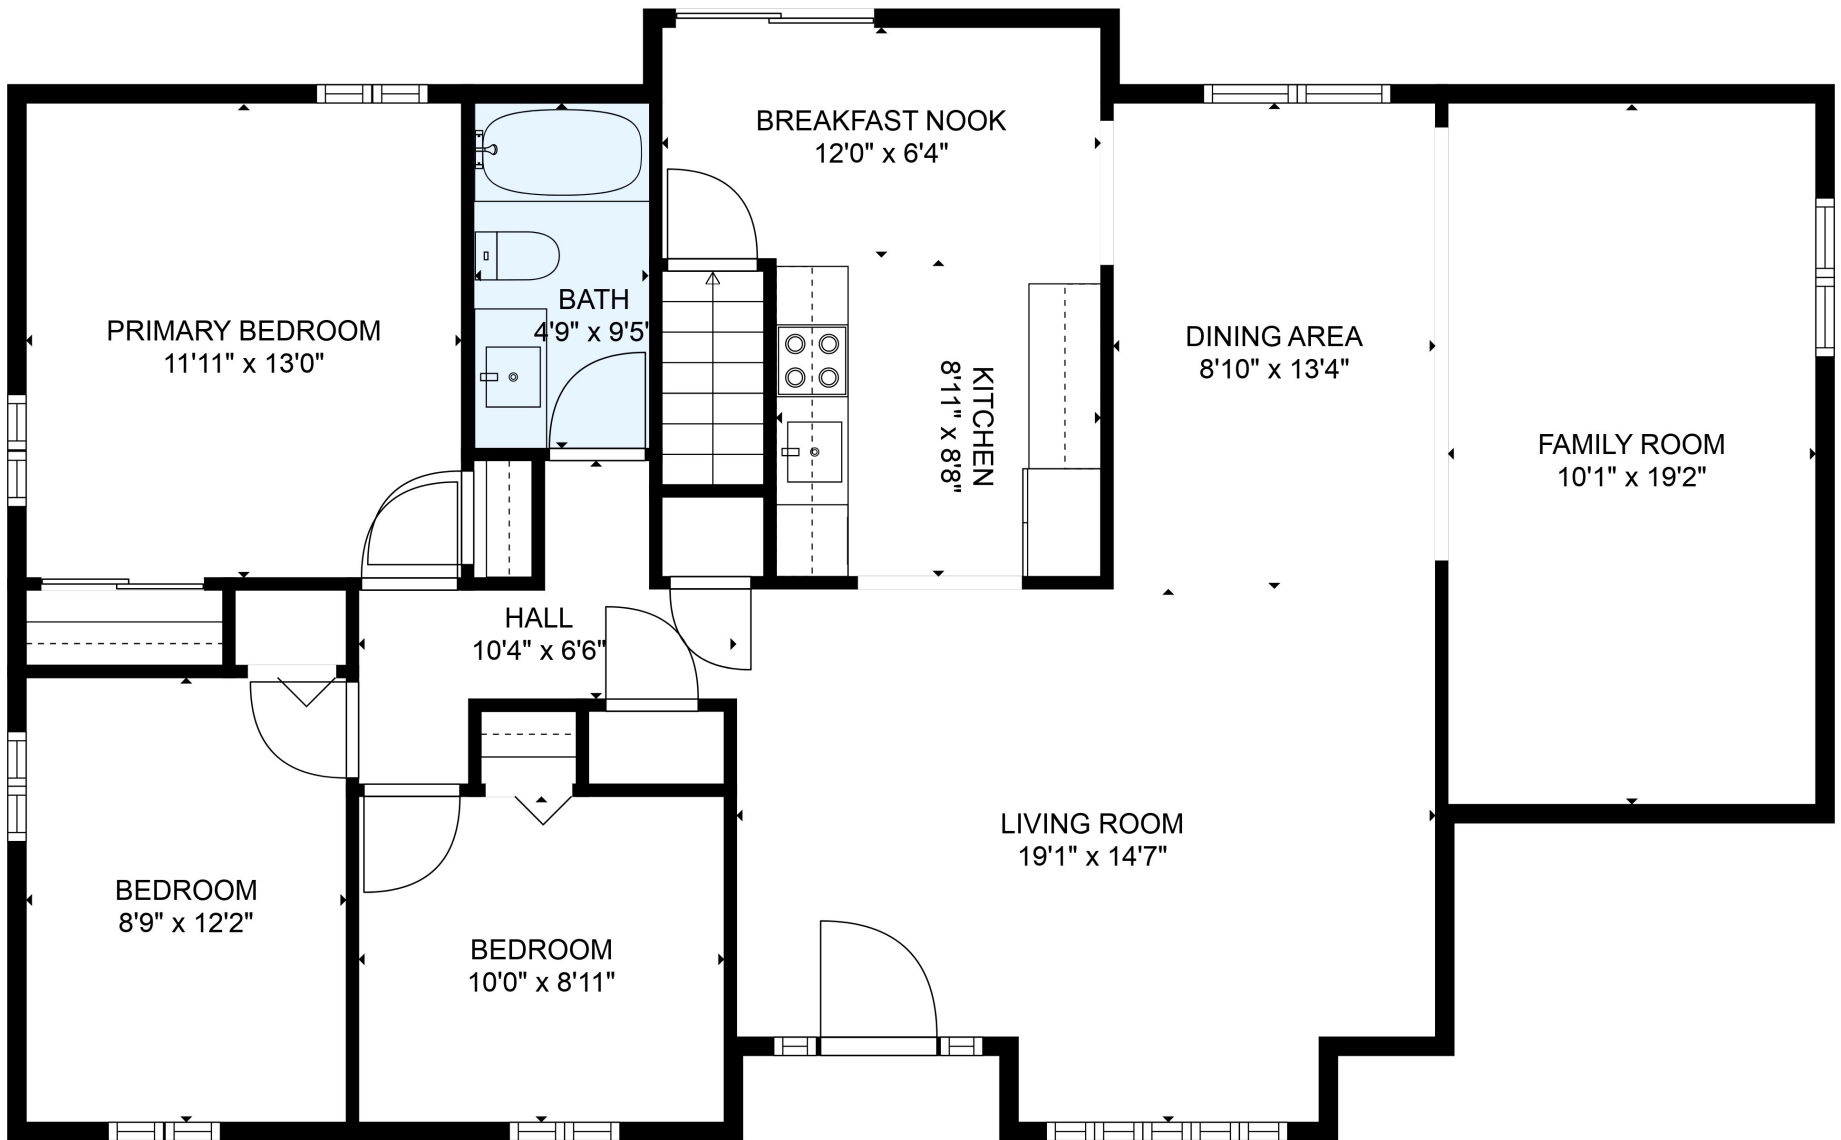

FLOOR 1

FLOOR 2

Total scanned area: 2400 sq. ft