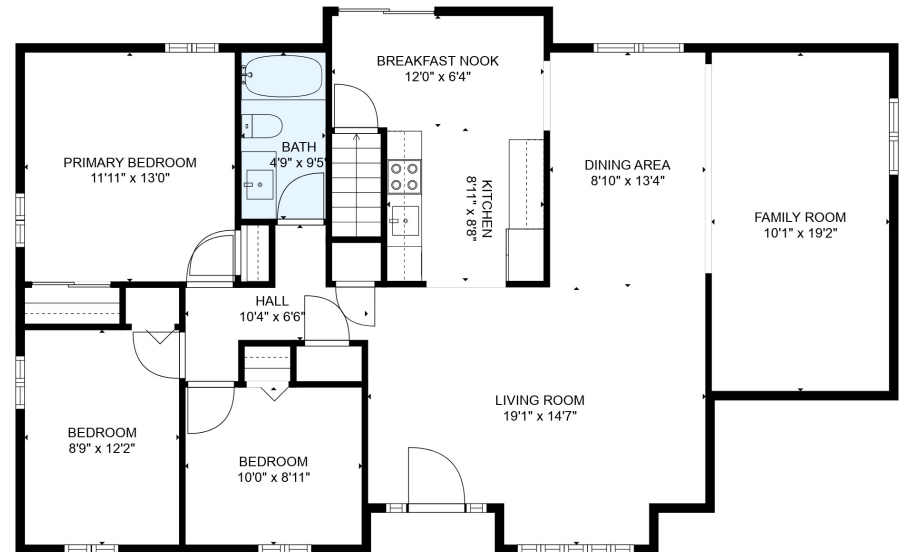

FLOOR 1

FLOOR 2

Total scanned area: 2400 sq. ft