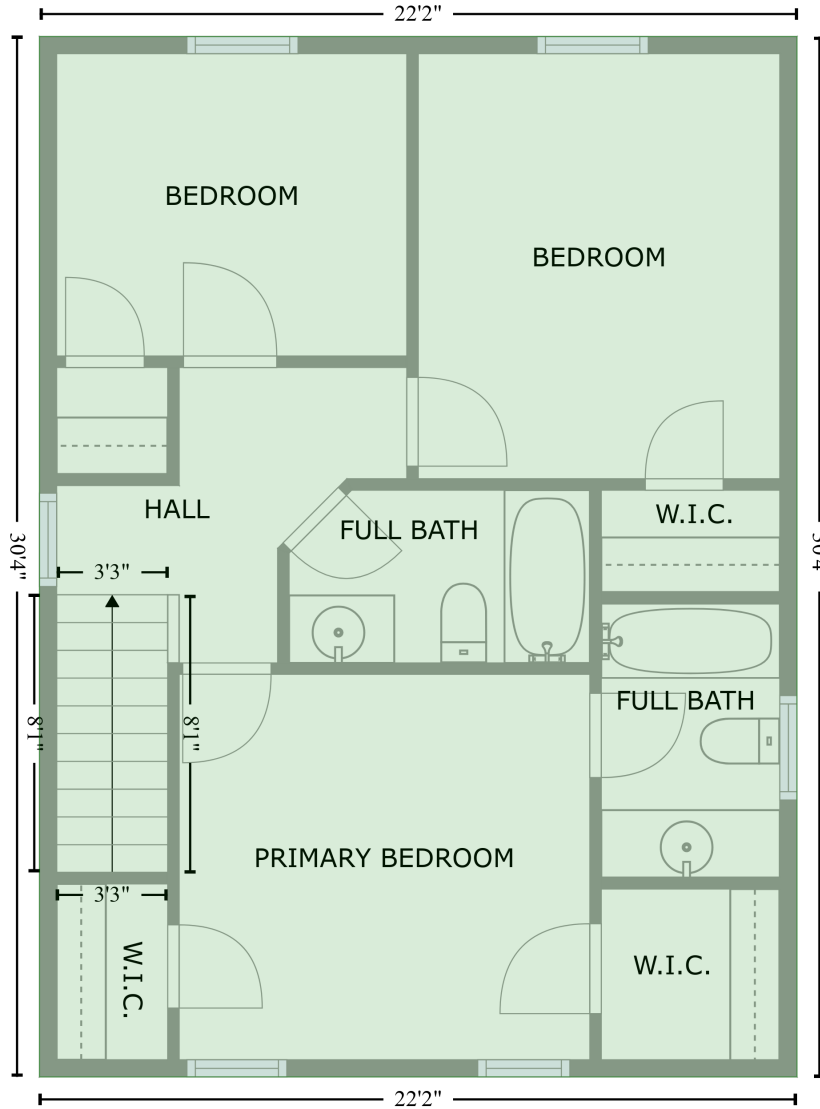

7805 Jester Park Drive, Huntersville, Mecklenburg County, North Carolina, United States, 28078

Gross Living Area: 1344 sq. ft

PATIO (1)
[AREA: 112]

FLOOR 1
[AREA: 672]

Space	Area (sq. ft)	Calculation <small>Coordinate Polygon Area Algorithm using inches</small>
FLOOR 1 (Living area)	672	$-((350.2 + 350.2) * (59.9 - 424.2) + (350.2 + 84.7) * (424.2 - 424.2) + (84.7 + 84.7) * (424.2 - 59.9) + (84.7 + 350.2) * (59.9 - 59.9)) * 0.5 * 0.00694$
PATIO (Non-living area)	112	$-((350.5 + 350.2) * (-0.7 - 59.9) + (350.2 + 84.7) * (59.9 - 59.9) + (84.7 + 84.7) * (59.9 - -0.7) + (84.7 + 350.5) * (-0.7 - -0.7)) * 0.5 * 0.00694$

7805 Jester Park Drive, Huntersville, Mecklenburg County, North Carolina, United States, 28078

Gross Living Area: 1344 sq. ft

FLOOR 2
[AREA: 672]

Space	Area (sq. ft)	Calculation <small>Coordinate Polygon Area Algorithm using inches</small>
FLOOR 2 (Living area)	672	$-\left((350.2 + 350.2) * (59.9 - 424.3) + (350.2 + 84.7) * (424.3 - 424.3) + (84.7 + 84.7) * (424.3 - 59.9) + (84.7 + 350.2) * (59.9 - 59.9)\right) * 0.5 * 0.00694$