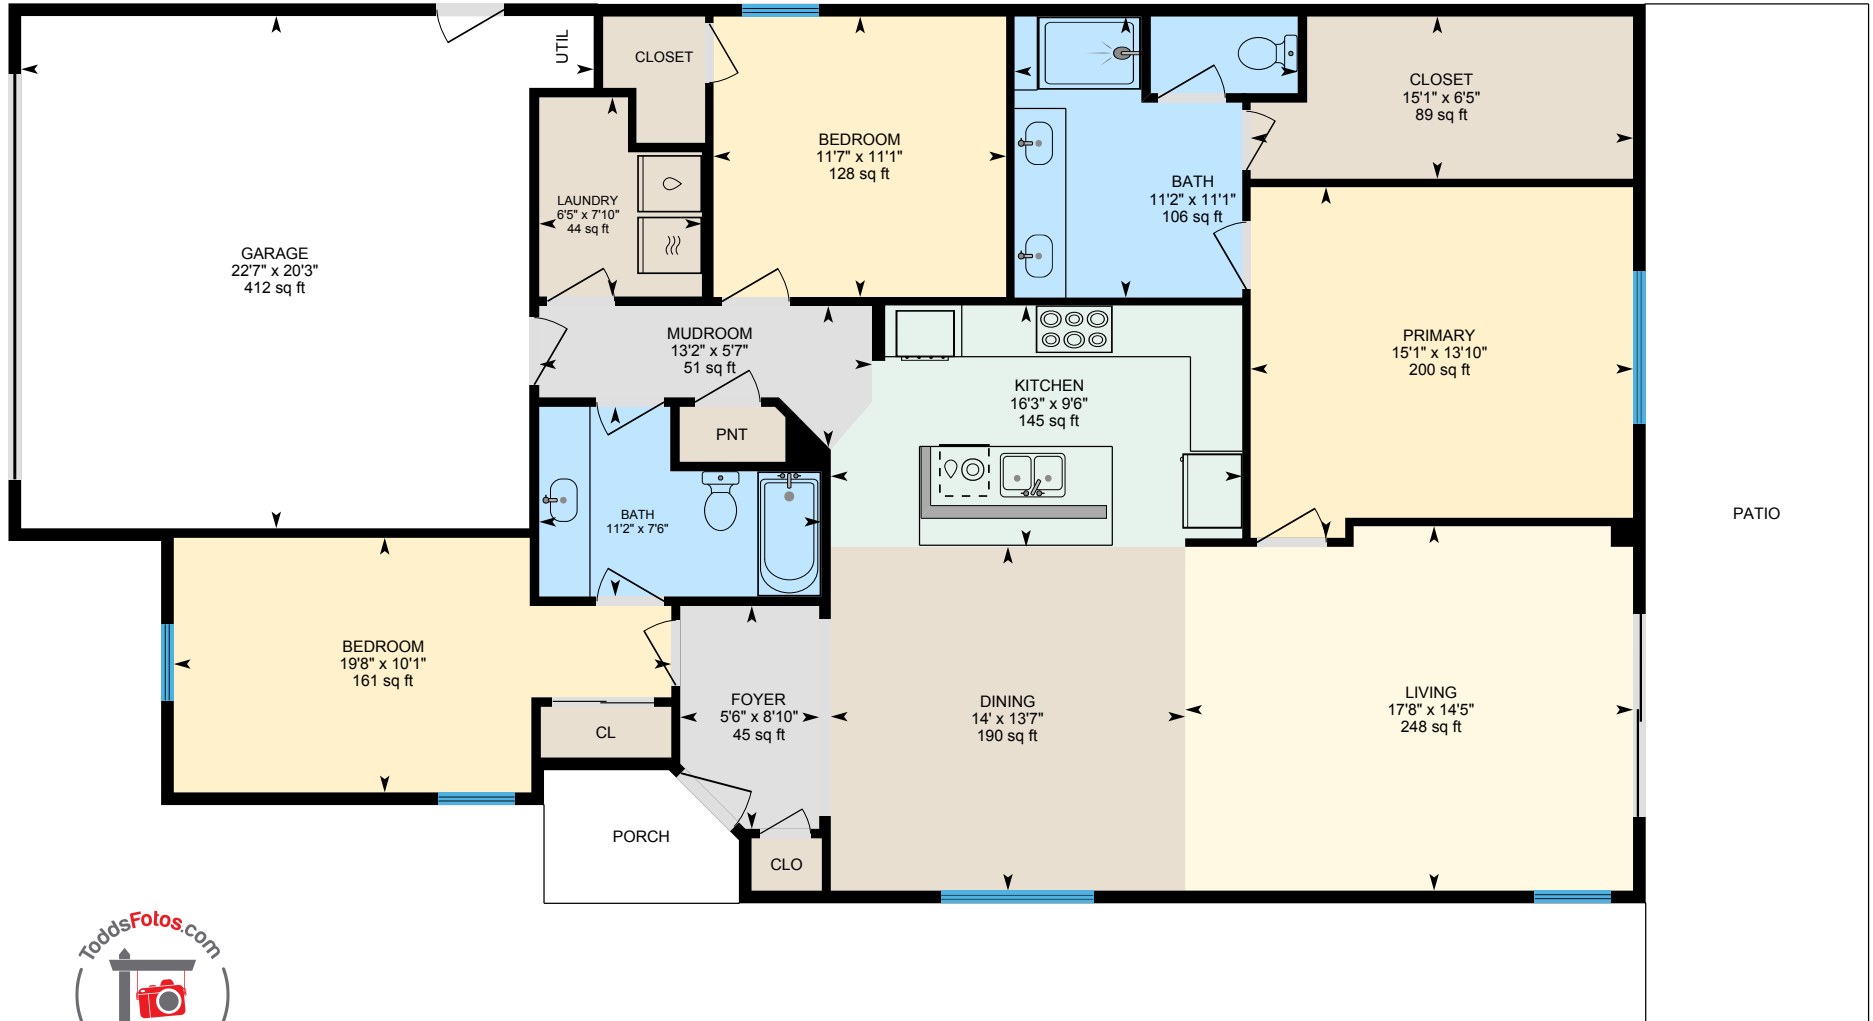

1359 Chestnut Hill Dr, Manteca, CA

Main Floor Finished Area 1673.55 sq ft
Unfinished Area 437.02 sq ft

PREPARED: 2025/03/18

White regions are excluded from total floor area in iGUIDE floor plans. All room dimensions and floor areas must be considered approximate and are subject to independent verification.