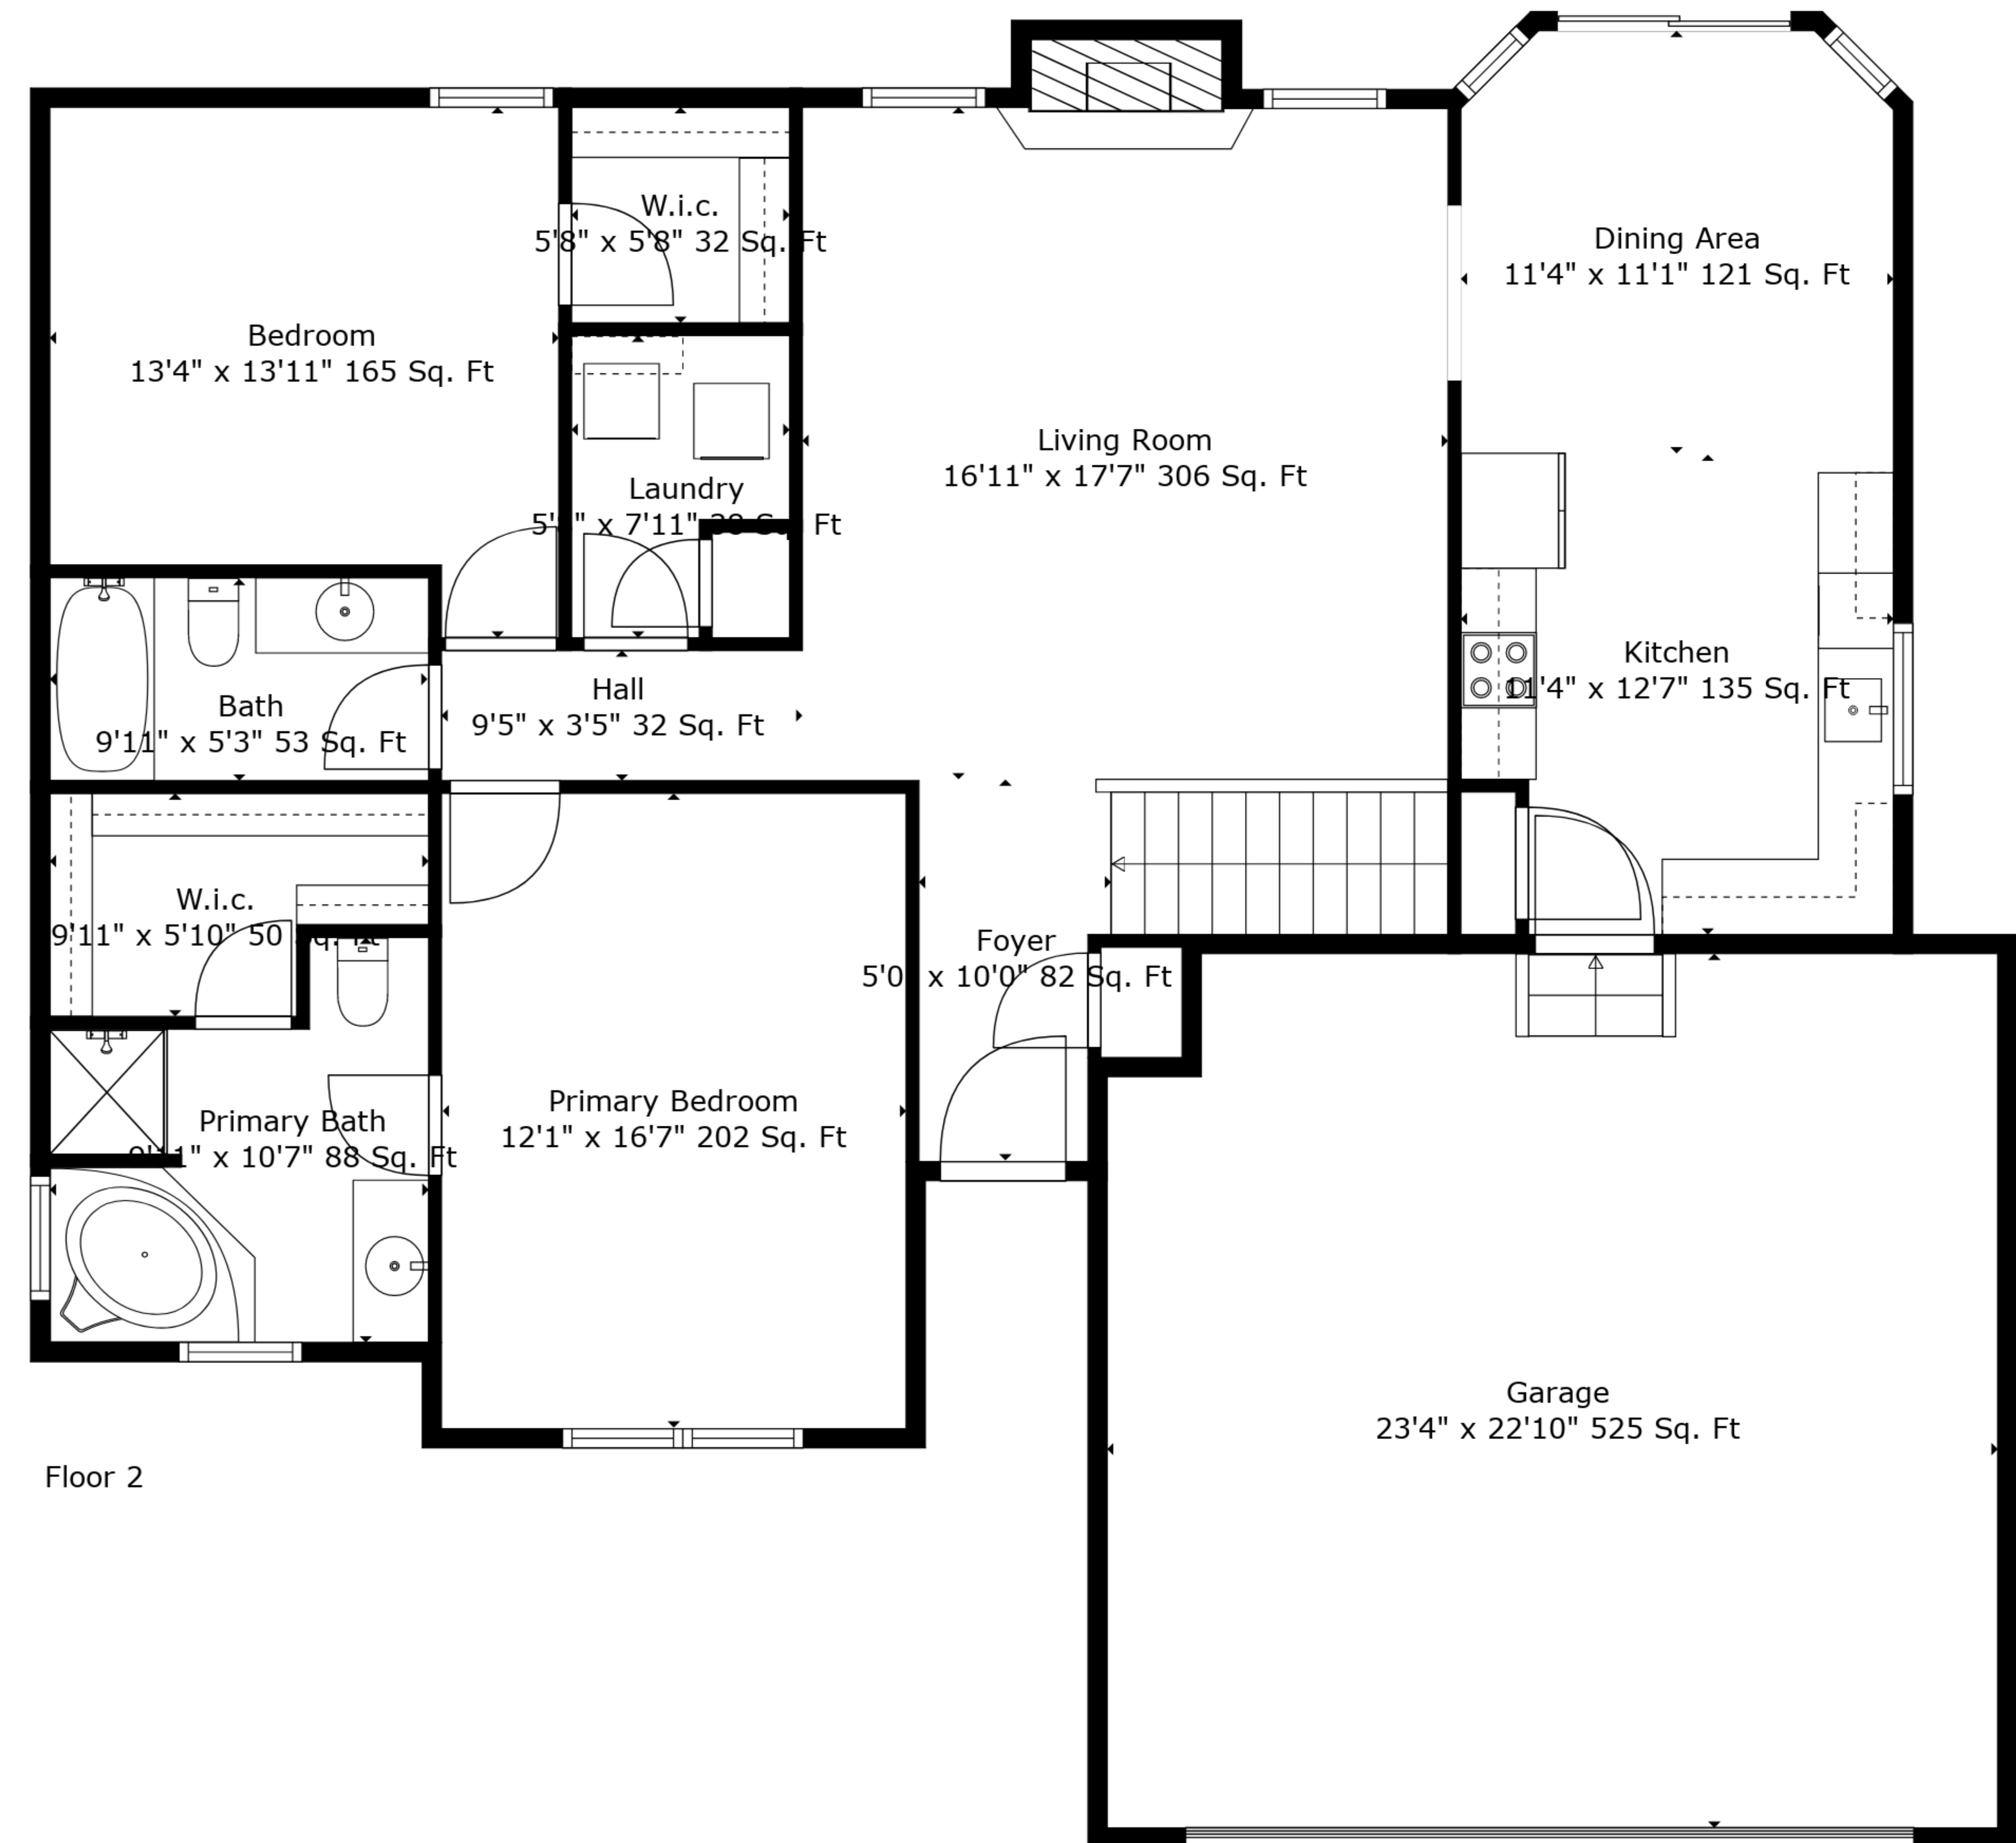

TOTAL: 2191 sq. ft

BELOW GROUND: 822 sq. ft, FLOOR 2: 1369 sq. ft

EXCLUDED AREAS: GARAGE: 953 sq. ft, ELECTRICAL ROOM: 49 sq. ft, FIREPLACE: 11 sq. ft

Measurements Are Deemed Highly Reliable But Not Guaranteed.

Floor 1

Floor 2

TOTAL: 2191 sq. ft
 BELOW GROUND: 822 sq. ft, FLOOR 2: 1369 sq. ft
 EXCLUDED AREAS: GARAGE: 953 sq. ft, ELECTRICAL ROOM: 49 sq. ft, FIREPLACE: 11 sq. ft

Measurements Are Deemed Highly Reliable But Not Guaranteed.