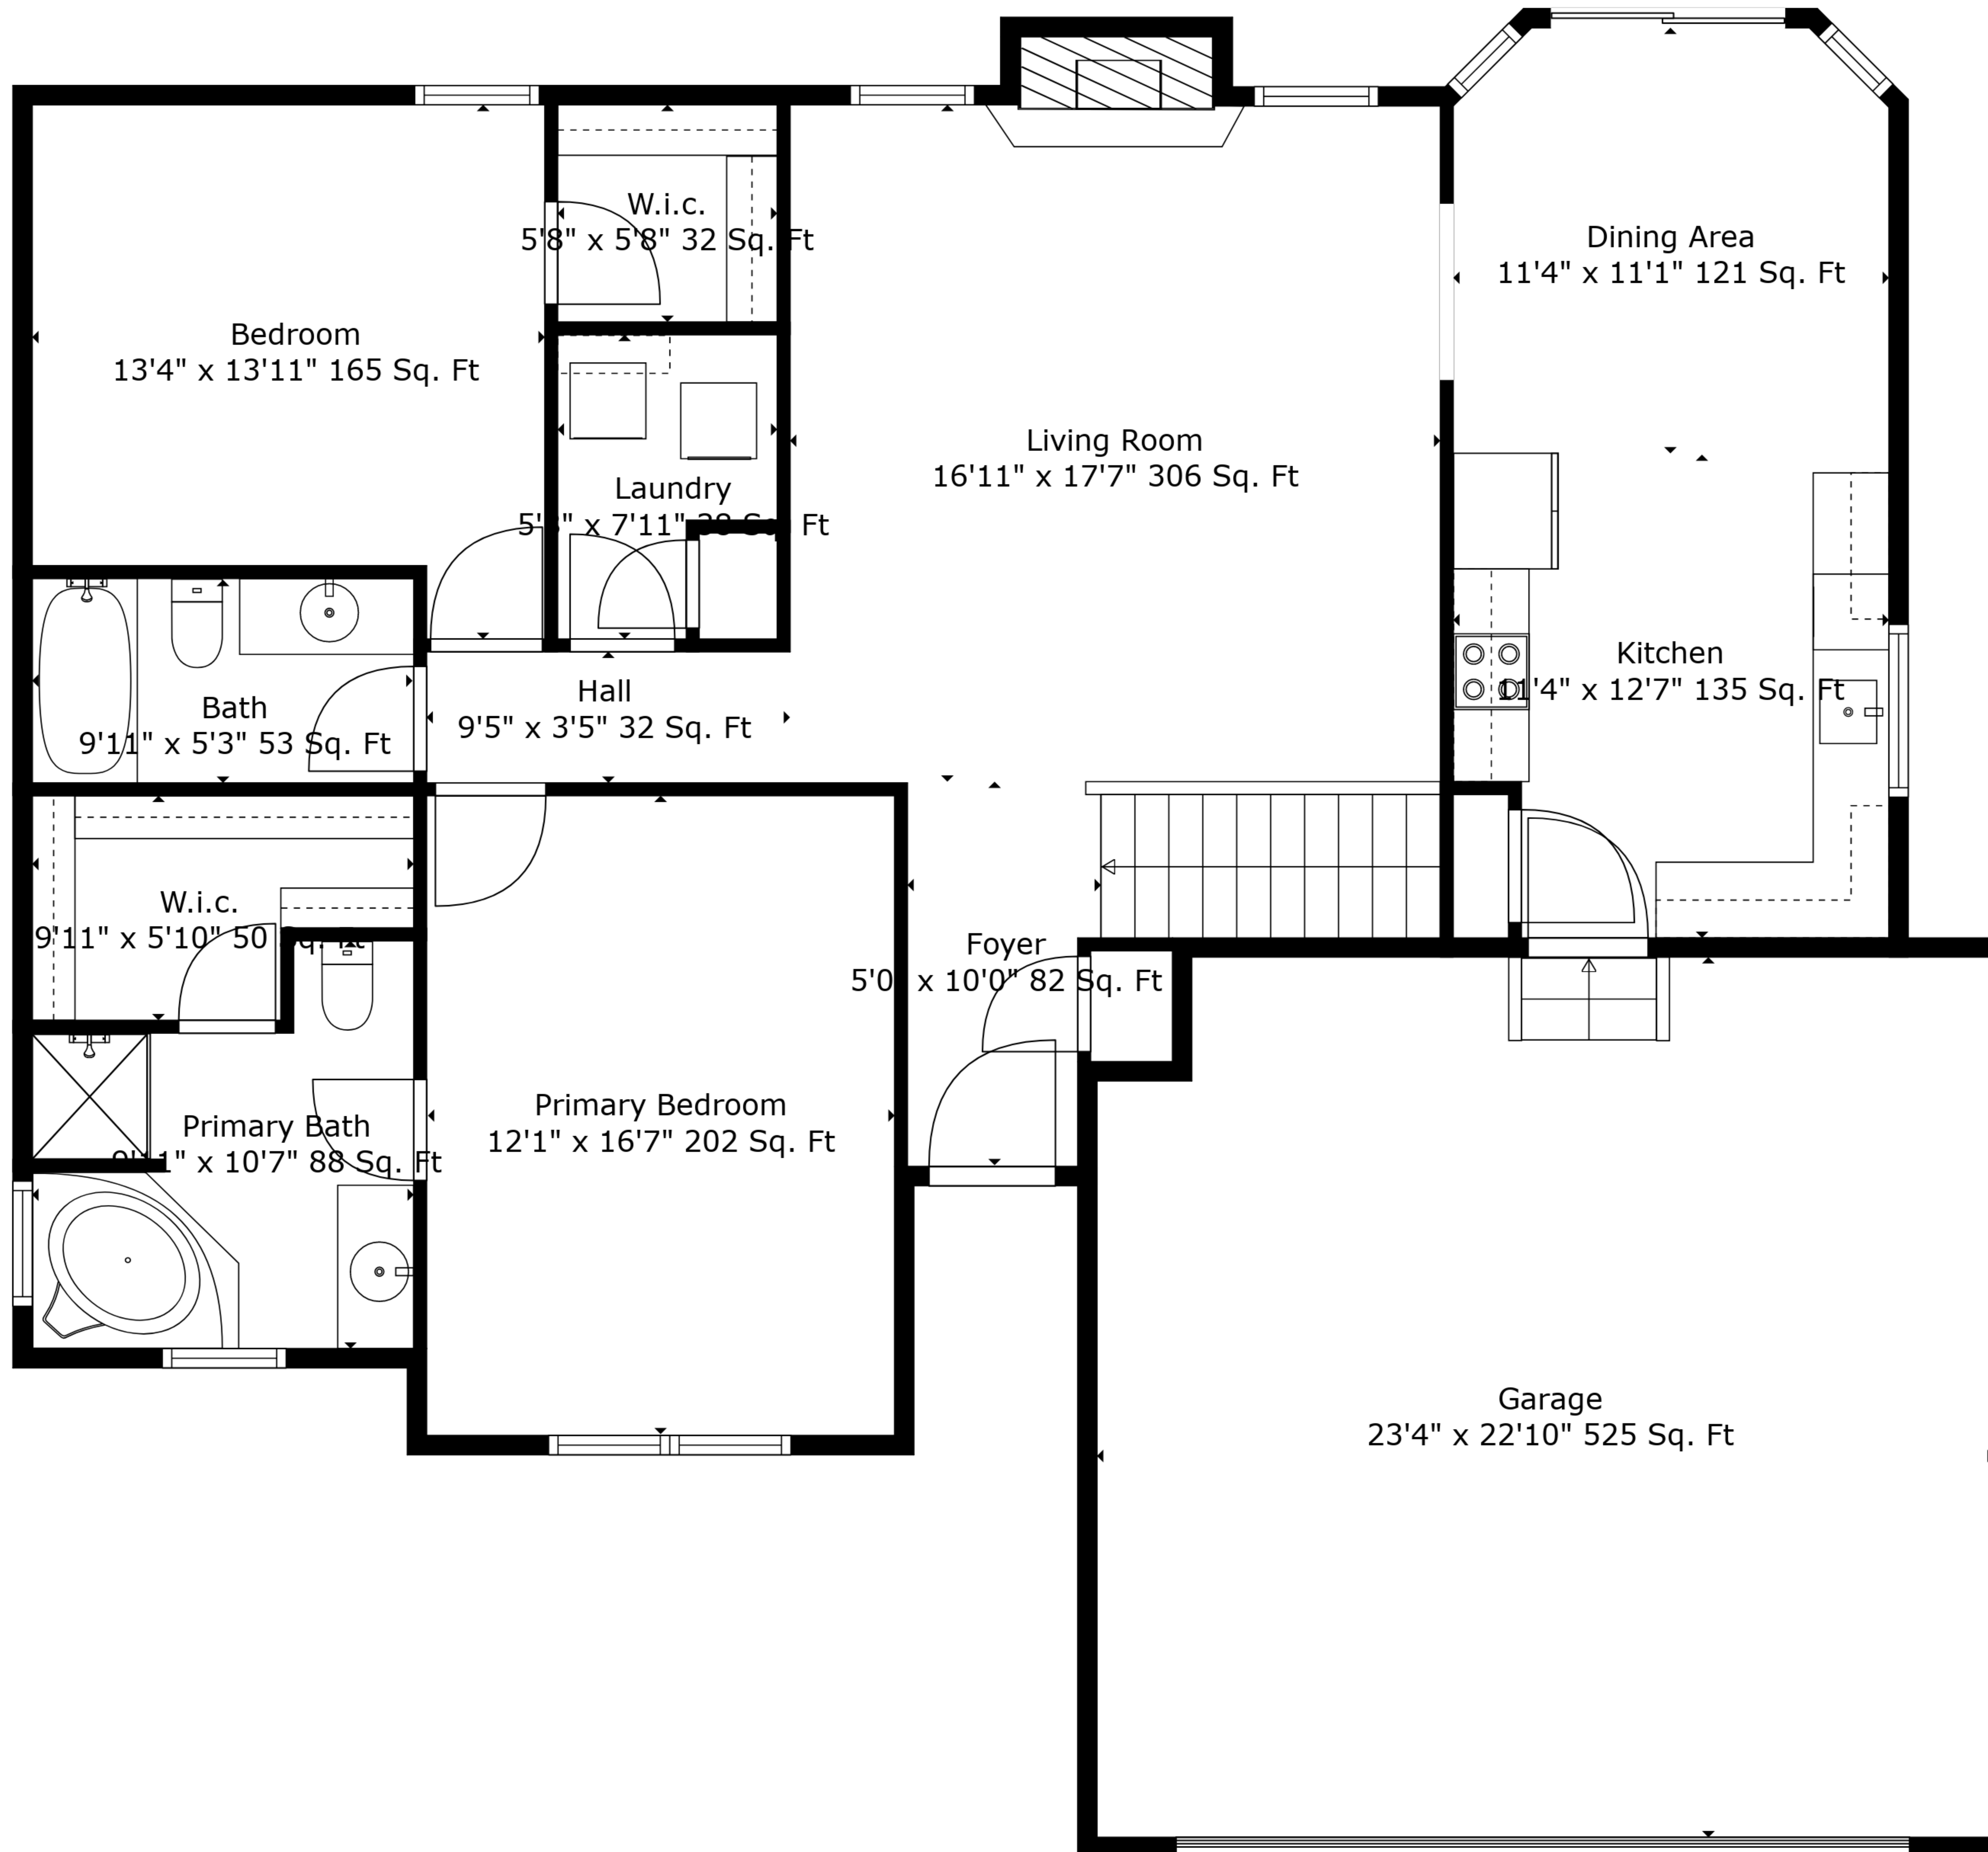

TOTAL: 2191 sq. ft

BELOW GROUND: 822 sq. ft, FLOOR 2: 1369 sq. ft

EXCLUDED AREAS: GARAGE: 953 sq. ft, ELECTRICAL ROOM: 49 sq. ft, FIREPLACE: 11 sq. ft

Measurements Are Deemed Highly Reliable But Not Guaranteed.

Floor 1

Floor 2

TOTAL: 2191 sq. ft
 BELOW GROUND: 822 sq. ft, FLOOR 2: 1369 sq. ft
 EXCLUDED AREAS: GARAGE: 953 sq. ft, ELECTRICAL ROOM: 49 sq. ft, FIREPLACE: 11 sq. ft

Measurements Are Deemed Highly Reliable But Not Guaranteed.