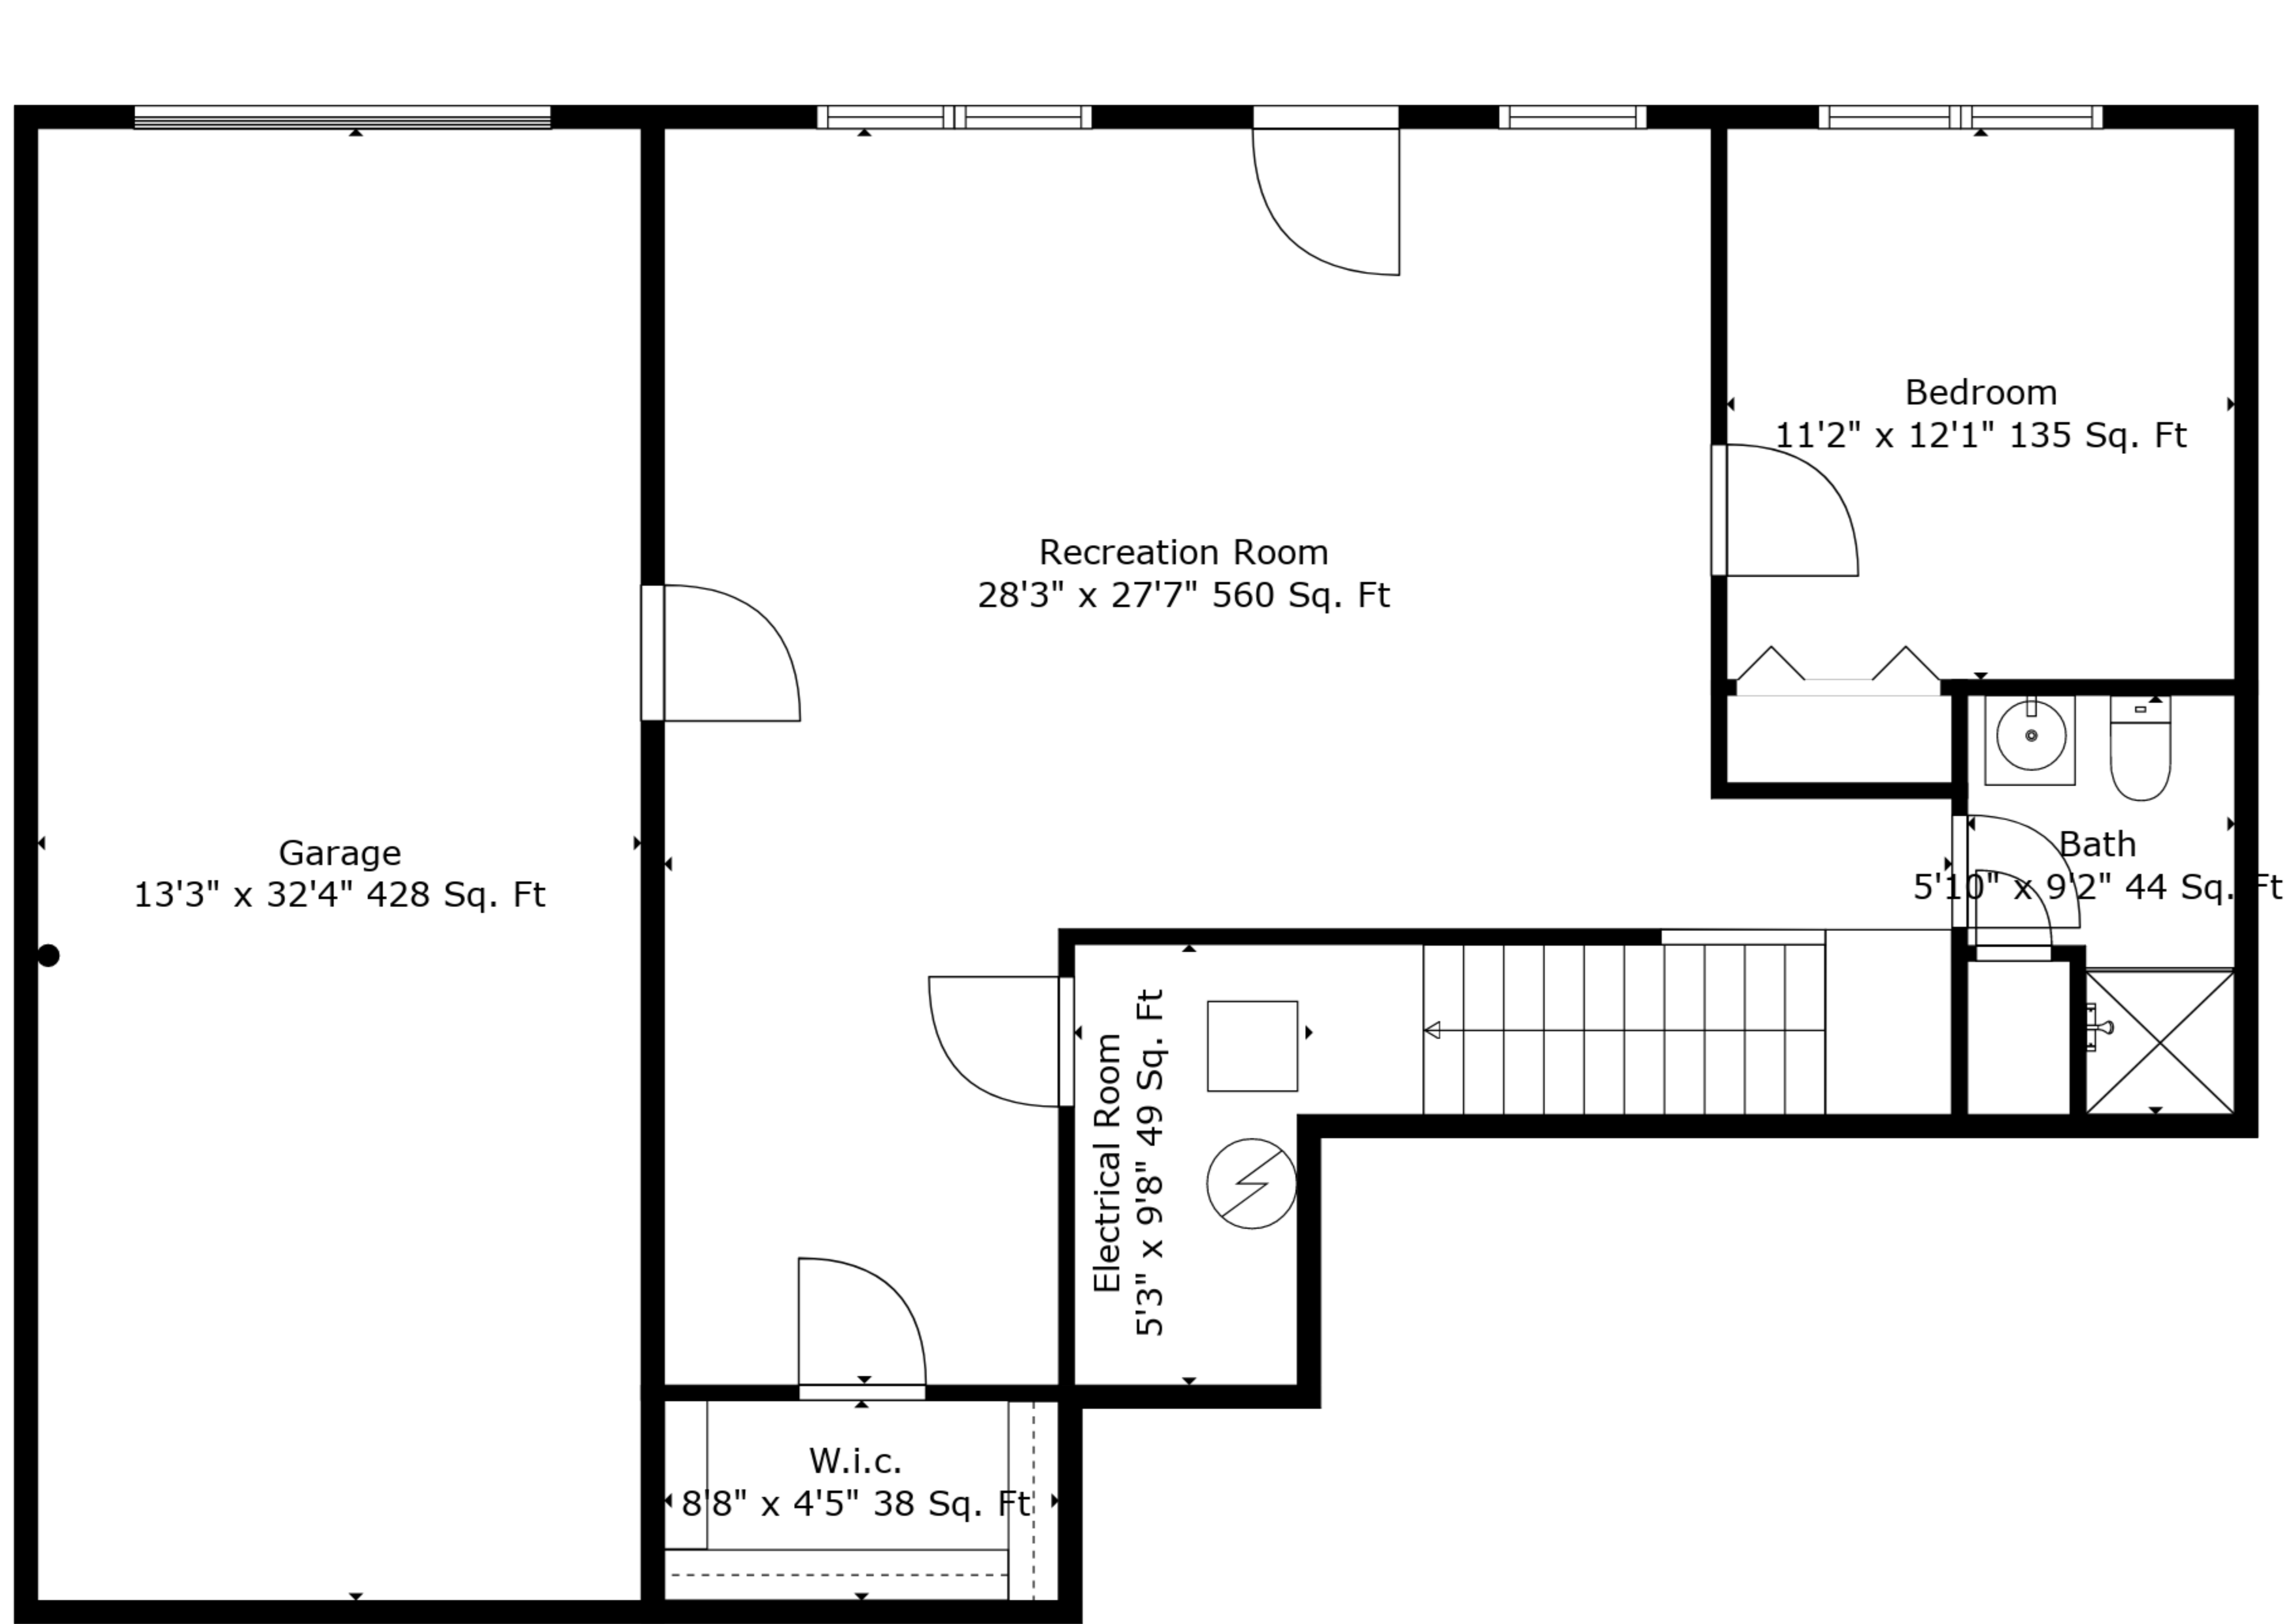

TOTAL: 2191 sq. ft

BELOW GROUND: 822 sq. ft, FLOOR 2: 1369 sq. ft

EXCLUDED AREAS: GARAGE: 953 sq. ft, ELECTRICAL ROOM: 49 sq. ft, FIREPLACE: 11 sq. ft

Measurements Are Deemed Highly Reliable But Not Guaranteed.

Floor 1

Floor 2

TOTAL: 2191 sq. ft
 BELOW GROUND: 822 sq. ft, FLOOR 2: 1369 sq. ft
 EXCLUDED AREAS: GARAGE: 953 sq. ft, ELECTRICAL ROOM: 49 sq. ft, FIREPLACE: 11 sq. ft

Measurements Are Deemed Highly Reliable But Not Guaranteed.