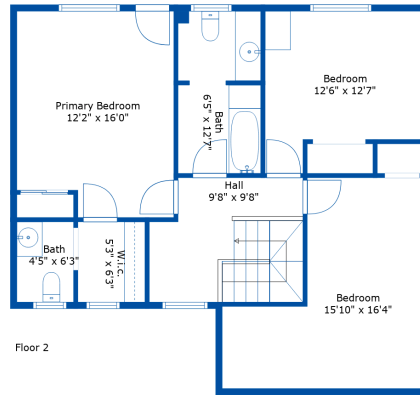

## Estimated Areas:

Main Floor: 1842 sq. ft

Above Main: 885 sq. ft

**Total: 2727 Sq. Ft**

Measurements and plans provided by:  
**SPOTLIGHT MEDIA**

E&O Insured. For advertising purposes only. Not intended for architectural or construction use. Floorplan and measurements are approximate within +/- 2% tolerance.

## Estimated Areas:

Main Floor: 1842 sq. ft  
 Above Main: 885 sq. ft  
**Total: 2727 Sq. Ft**