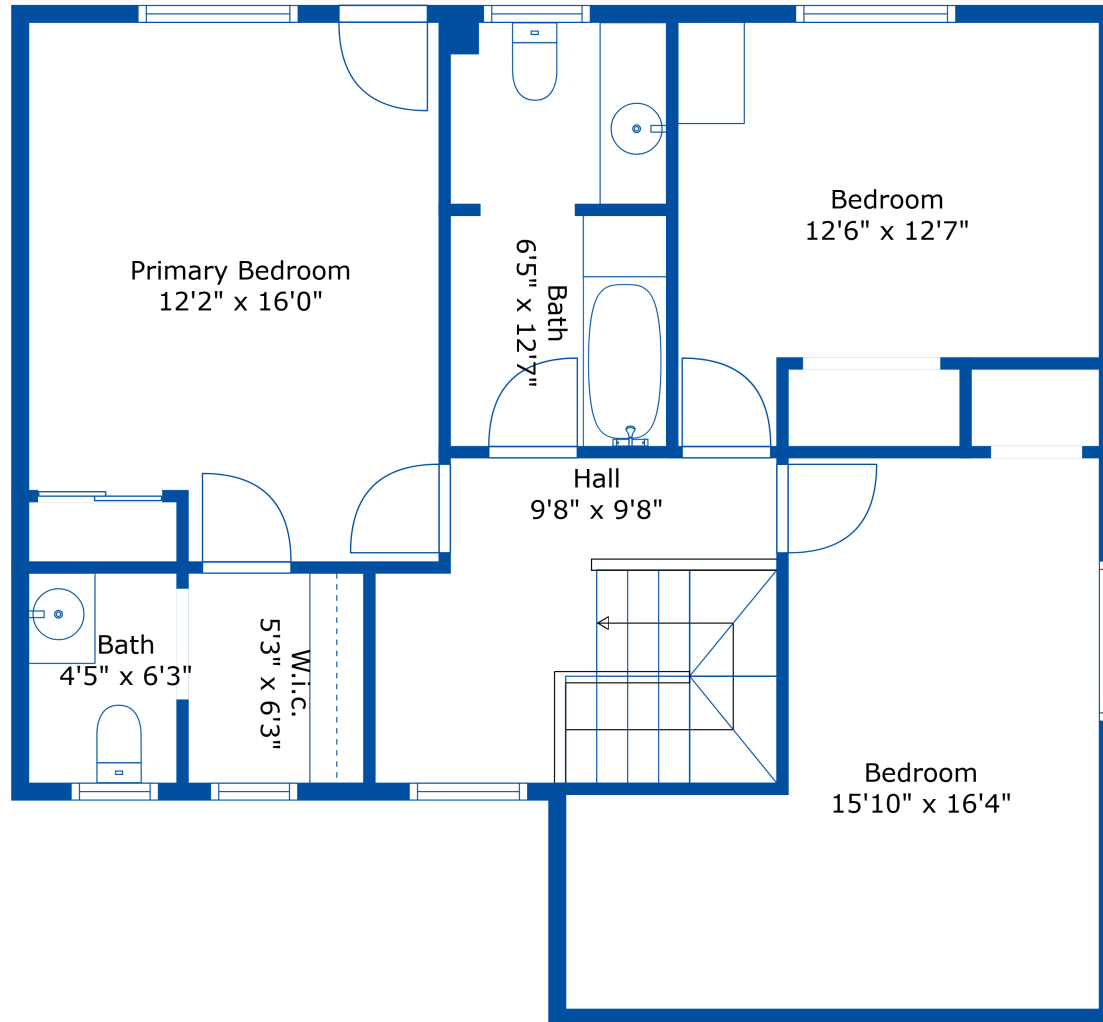

## Estimated Areas:

Main Floor: 1842 sq. ft

Above Main: 885 sq. ft

**Total: 2727 Sq. Ft**

Measurements and plans provided by:  
**SPOTLIGHT MEDIA**

E&O Insured. For advertising purposes only. Not intended for architectural or construction use. Floorplan and measurements are approximate within +/- 2% tolerance.

## Estimated Areas:

Main Floor: 1842 sq. ft  
 Above Main: 885 sq. ft  
**Total: 2727 Sq. Ft**