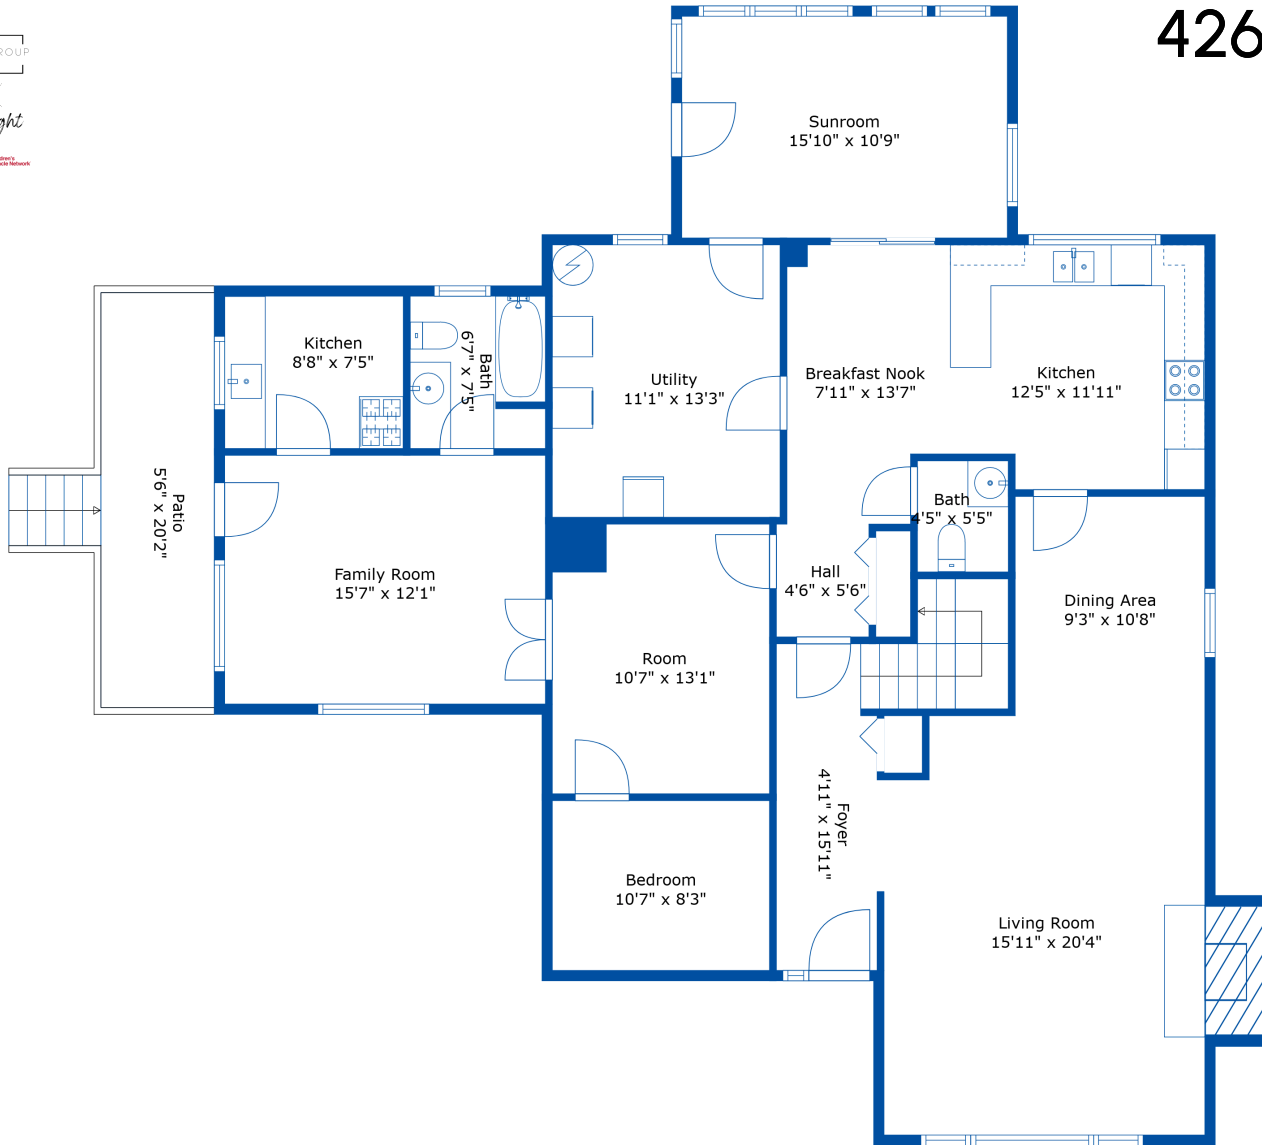

## Estimated Areas:

Main Floor: 1842 sq. ft

Above Main: 885 sq. ft

**Total: 2727 Sq. Ft**

Measurements and plans provided by:  
**SPOTLIGHT MEDIA**

E&O Insured. For advertising purposes only. Not intended for architectural or construction use. Floorplan and measurements are approximate within +/- 2% tolerance.

## Estimated Areas:

Main Floor: 1842 sq. ft  
 Above Main: 885 sq. ft  
**Total: 2727 Sq. Ft**