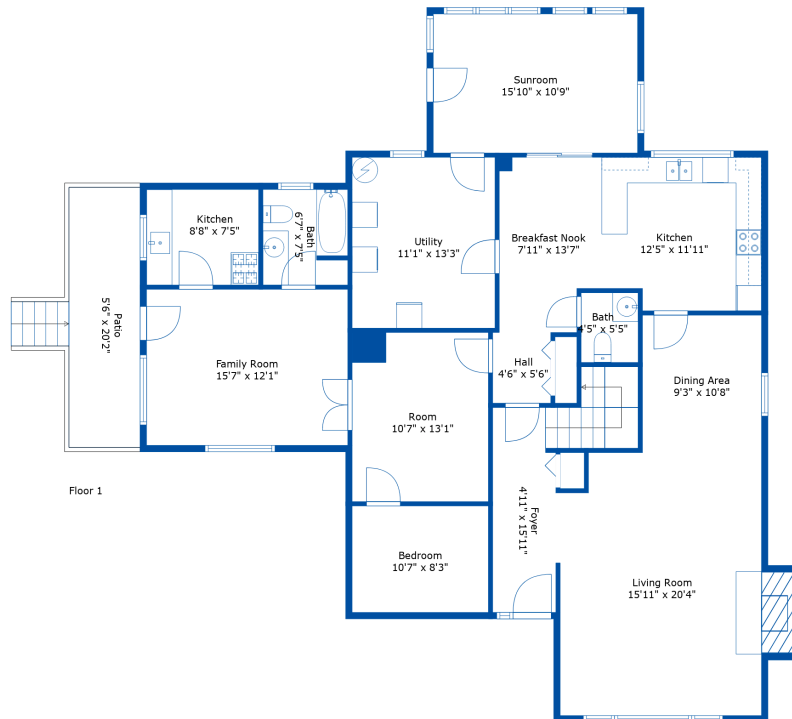

## Estimated Areas:

Main Floor: 1842 sq. ft

Above Main: 885 sq. ft

**Total: 2727 Sq. Ft**

Measurements and plans provided by:  
**SPOTLIGHT MEDIA**

E&O Insured. For advertising purposes only. Not intended for architectural or construction use. Floorplan and measurements are approximate within +/- 2% tolerance.

## Estimated Areas:

Main Floor: 1842 sq. ft  
 Above Main: 885 sq. ft  
**Total: 2727 Sq. Ft**