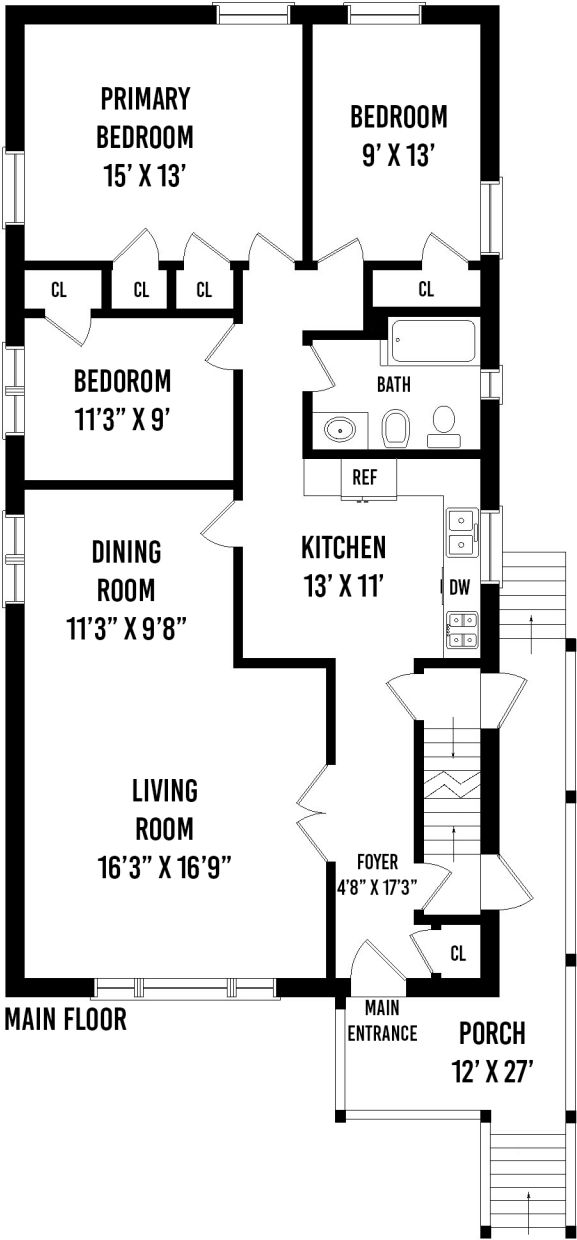

# 65-68 ELLWELL CRESCENT REGO PARK, NY

PREPARED BY "HOME MEDIA GROUP INC." TEL 212-731-2301  
 THIS FLOOR PLAN ILLUSTRATION IS AN APPROXIMATION OF EXISTING STRUCTURES AND FEATURES AND IS PROVIDED FOR CONVENIENCE ONLY  
 WITH THE PERMISSION OF THE SELLER. ALL MEASUREMENTS ARE APPROXIMATE AND NOT GUARANTEED TO BE EXACT OR TO SCALE.