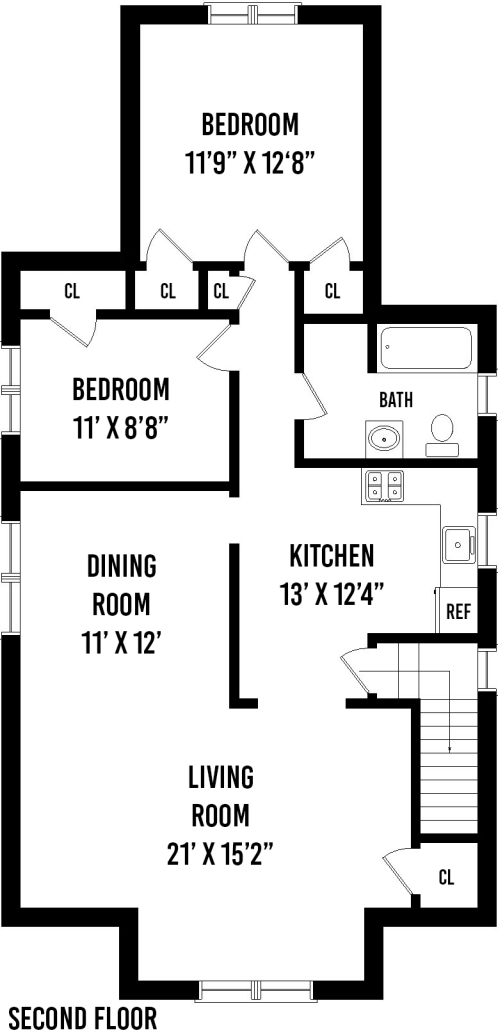

# 65-68 ELLWELL CRESCENT REGO PARK, NY

PREPARED BY "HOME MEDIA GROUP INC." TEL 212-731-2301  
 THIS FLOOR PLAN ILLUSTRATION IS AN APPROXIMATION OF EXISTING STRUCTURES AND FEATURES AND IS PROVIDED FOR CONVENIENCE ONLY  
 WITH THE PERMISSION OF THE SELLER. ALL MEASUREMENTS ARE APPROXIMATE AND NOT GUARANTEED TO BE EXACT OR TO SCALE.