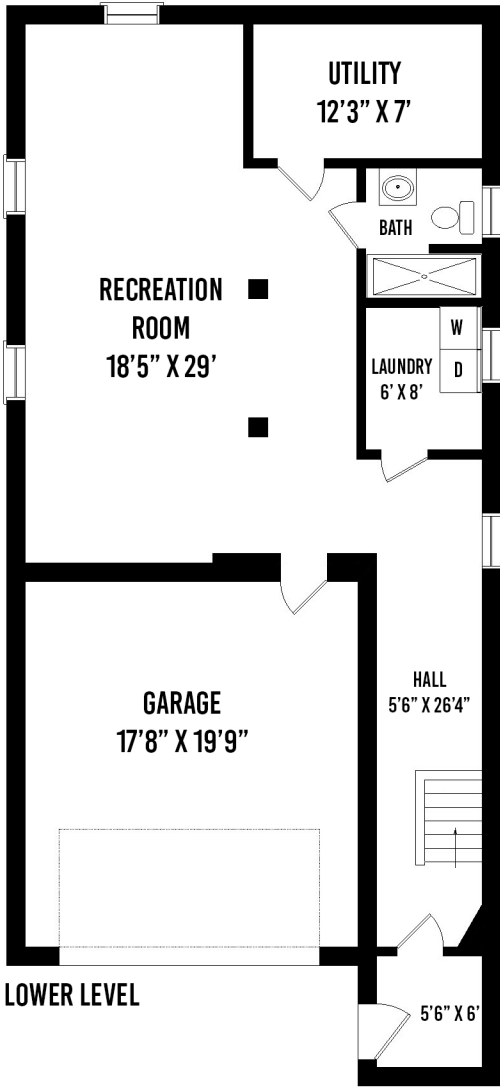

# 65-68 ELLWELL CRESCENT REGO PARK, NY

PREPARED BY "HOME MEDIA GROUP INC." TEL 212-731-2301  
 THIS FLOOR PLAN ILLUSTRATION IS AN APPROXIMATION OF EXISTING STRUCTURES AND FEATURES AND IS PROVIDED FOR CONVENIENCE ONLY  
 WITH THE PERMISSION OF THE SELLER. ALL MEASUREMENTS ARE APPROXIMATE AND NOT GUARANTEED TO BE EXACT OR TO SCALE.