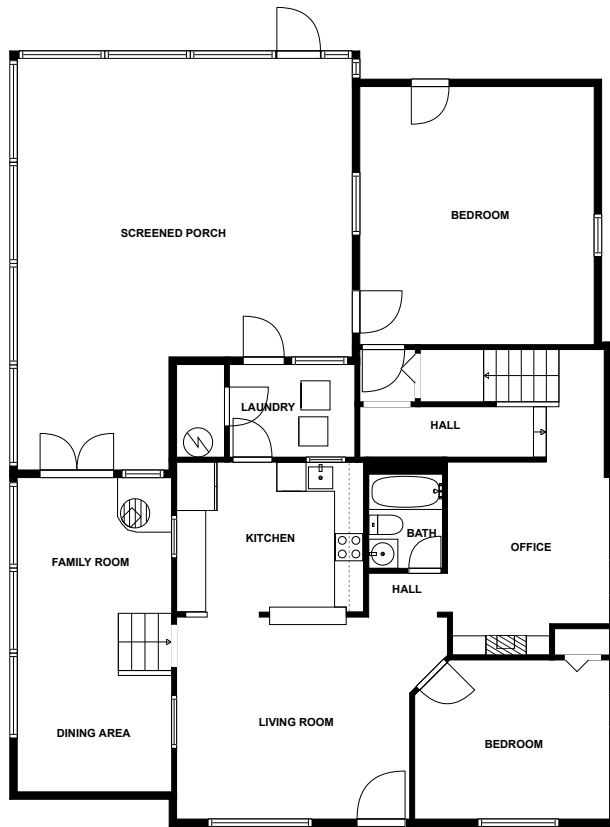

Home report

27th Avenue South 5825
South Pasadena

Highlights

1 Kitchen

2 Living room

3 Bedroom

2 Bath

1 Office

19 Doors

26 Windows

Nearby services Data source: Google Maps

58th St S + 27th Ave S, 0.1 mi

Family Dollar, 0.8 mi

The Health and Rehabilitation Centre at Dolphins View, 1.6 mi

BlackJack Tech Diving, 0.3 mi

The Pearl Restaurant, 0.1 mi

Helipad 2, 4.5 mi

Floor plan

FLOOR 1

FLOOR 2

SIZES AND DIMENSIONS ARE APPROXIMATE, ACTUAL MAY VARY.

Appendix 1: Data sheet

Bath - 2	Utility - 1	Utility - Laundry - 1
Bedroom - 3	Bedroom - Master - 1	Office - 1
LivingRoom - 2	LivingRoom - Family - 1	Hall - 3
Kitchen - 1	Dining - 1	Dining - Open - 1
Outdoor - 1	Outdoor - Porch - 1	Outdoor - Porch - Screen - 1
Closet - 1	Closet - WalkIn - 1	Room - 1