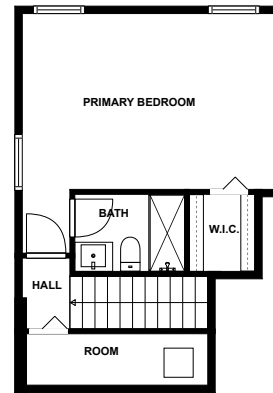

Home report

27th Avenue South 5825
South Pasadena

Highlights

1 Kitchen

2 Living room

3 Bedroom

2 Bath

1 Office

Helipad 2, 4.5 mi

Floor plan

FLOOR 1

FLOOR 2

SIZES AND DIMENSIONS ARE APPROXIMATE, ACTUAL MAY VARY.

Appendix 1: Data sheet

Bath - 2	Utility - 1	Utility - Laundry - 1
Bedroom - 3	Bedroom - Master - 1	Office - 1
LivingRoom - 2	LivingRoom - Family - 1	Hall - 3
Kitchen - 1	Dining - 1	Dining - Open - 1
Outdoor - 1	Outdoor - Porch - 1	Outdoor - Porch - Screen - 1
Closet - 1	Closet - WalkIn - 1	Room - 1